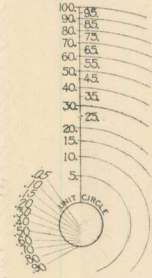

OUTLINE MAP OF ITALY, SHOWING RESERVES OF IRON IN ORE

Scale = 5,000,000
 50 0 100 150 MILES
 1921

SCALE OF CIRCLES

EXPLANATION

● Probable reserve

X Reserve less than 5 per cent of world's output in 1913

Copyright © 1921 by the U.S. Geological Survey
 480 Ohio Hall, 1222 East First Street, Washington, D.C.
 Original Manuscript of Plate XI