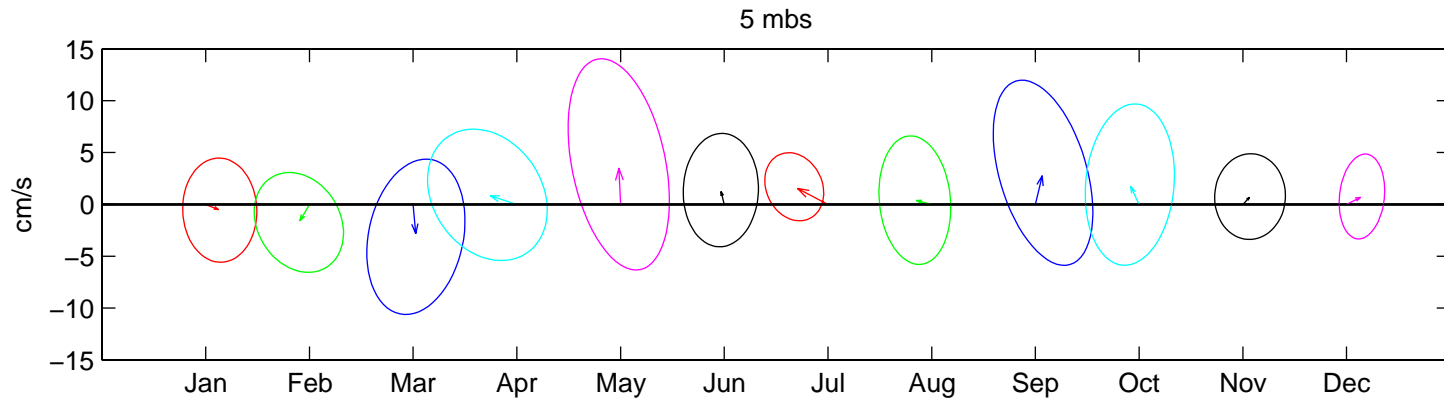

Site A- 1996: Monthly Mean Current and Variability ADCP Low-Passed Data

Site A- 1997: Monthly Mean Current and Variability ADCP Low-Passed Data

Site A- 1998: Monthly Mean Current and Variability ADCP Low-Passed Data

Site A- 1999: Monthly Mean Current and Variability ADCP Low-Passed Data

Site A- 2000: Monthly Mean Current and Variability ADCP Low-Passed Data

Site A- 2001: Monthly Mean Current and Variability ADCP Low-Passed Data

Site A- 2002: Monthly Mean Current and Variability ADCP Low-Passed Data