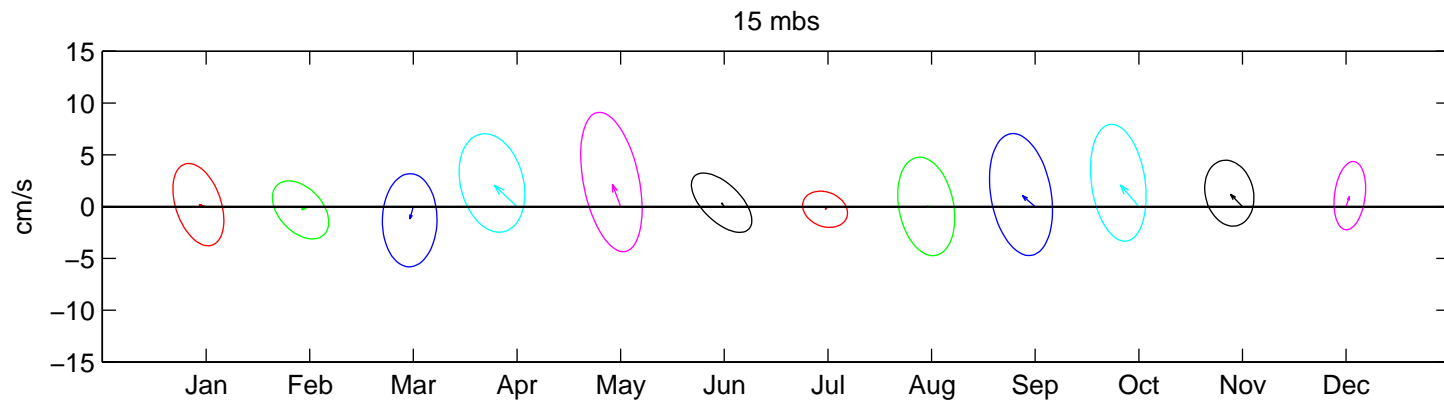

Site A- 1996: Monthly Mean Current and Variability ADCP Low-Passed Data

Site A- 1997: Monthly Mean Current and Variability ADCP Low-Passed Data

Site A- 1998: Monthly Mean Current and Variability ADCP Low-Passed Data

Site A- 1999: Monthly Mean Current and Variability ADCP Low-Passed Data

Site A- 2000: Monthly Mean Current and Variability ADCP Low-Passed Data

Site A- 2001: Monthly Mean Current and Variability ADCP Low-Passed Data

Site A- 2002: Monthly Mean Current and Variability ADCP Low-Passed Data