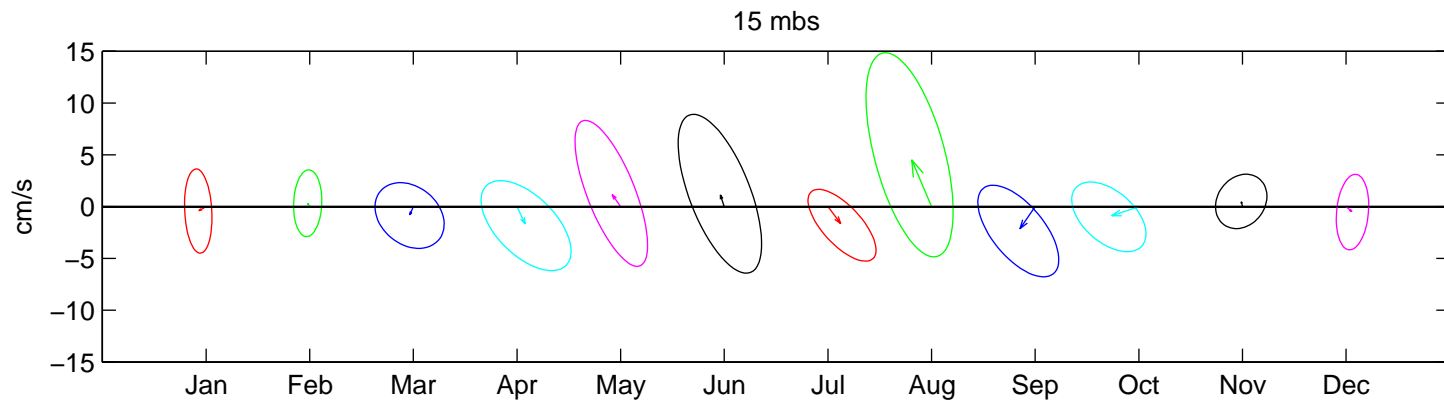

Site A- 1996: Monthly Mean Current and Variability ADCP Low-Passed Data

Site A- 1997: Monthly Mean Current and Variability ADCP Low-Passed Data

Site A- 1998: Monthly Mean Current and Variability ADCP Low-Passed Data

Site A- 1999: Monthly Mean Current and Variability ADCP Low-Passed Data

Site A- 2000: Monthly Mean Current and Variability ADCP Low-Passed Data

Site A- 2001: Monthly Mean Current and Variability ADCP Low-Passed Data

Site A- 2002: Monthly Mean Current and Variability ADCP Low-Passed Data