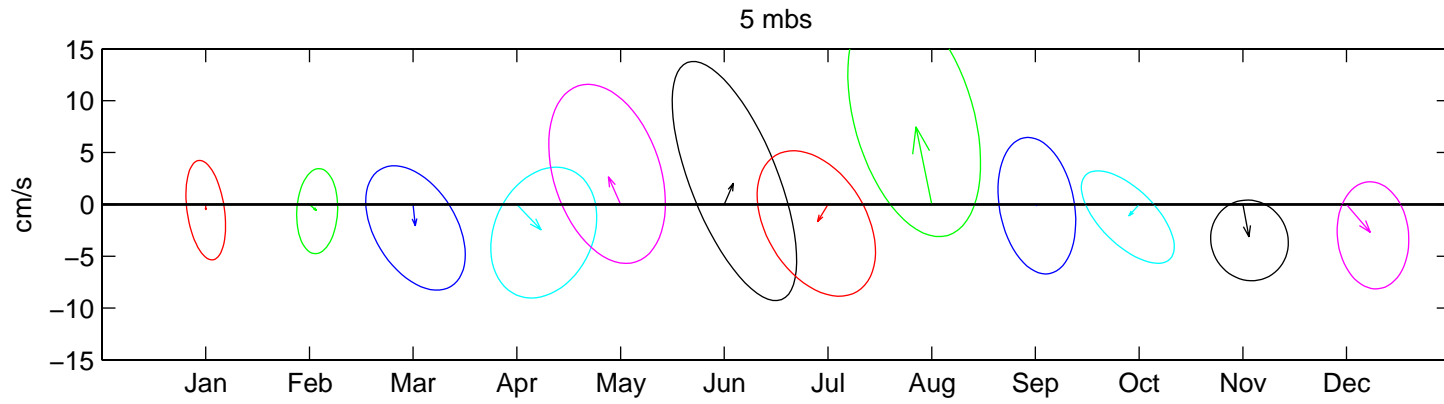

Site A- 1996: Monthly Mean Current and Variability ADCP Low-Passed Data

Site A- 1997: Monthly Mean Current and Variability ADCP Low-Passed Data

Site A- 1998: Monthly Mean Current and Variability ADCP Low-Passed Data

Site A- 1999: Monthly Mean Current and Variability ADCP Low-Passed Data

Site A- 2000: Monthly Mean Current and Variability ADCP Low-Passed Data

Site A- 2001: Monthly Mean Current and Variability ADCP Low-Passed Data

Site A- 2002: Monthly Mean Current and Variability ADCP Low-Passed Data