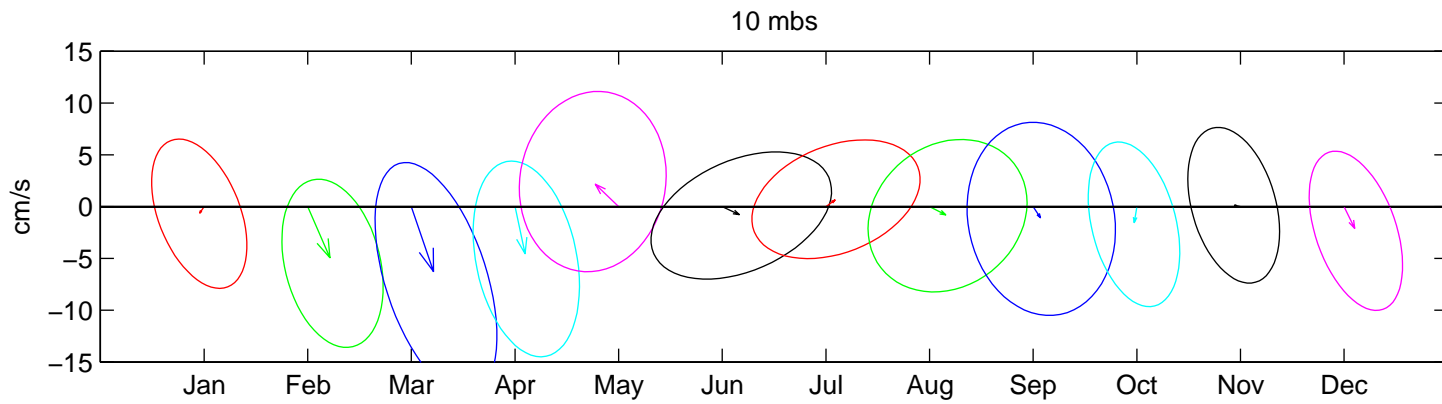

Site B- 1997: Monthly Mean Current and Variability ADCP Hour-Averaged Data

Site B- 1998: Monthly Mean Current and Variability ADCP Hour-Averaged Data

Site B- 1999: Monthly Mean Current and Variability ADCP Hour-Averaged Data

Site B- 2000: Monthly Mean Current and Variability ADCP Hour-Averaged Data

Site B- 2001: Monthly Mean Current and Variability ADCP Hour-Averaged Data

Site B- 2002: Monthly Mean Current and Variability ADCP Hour-Averaged Data