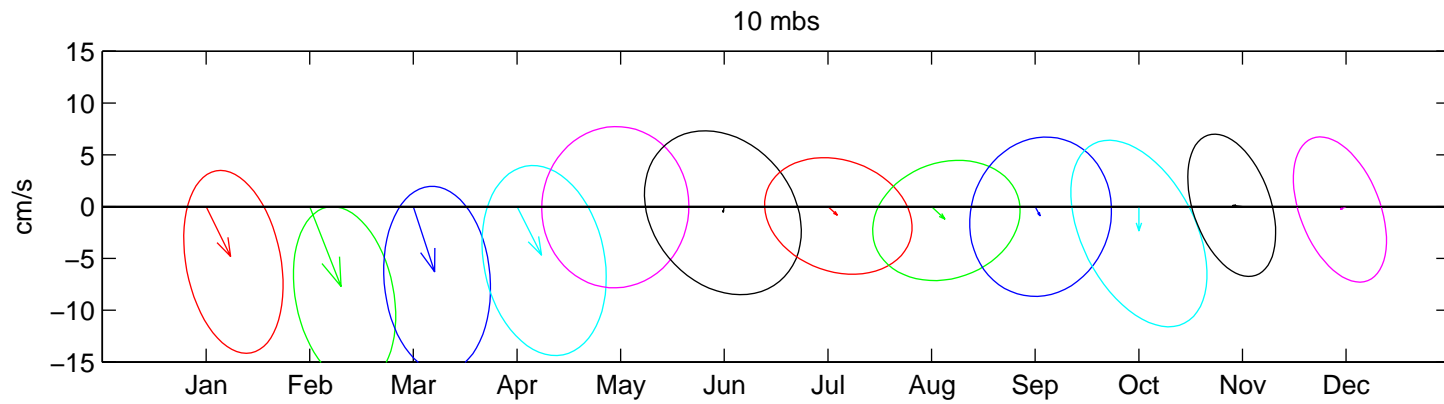

Site B- 1997: Monthly Mean Current and Variability ADCP Hour-Averaged Data

Site B- 1998: Monthly Mean Current and Variability ADCP Hour-Averaged Data

Site B- 1999: Monthly Mean Current and Variability ADCP Hour-Averaged Data

Site B- 2000: Monthly Mean Current and Variability ADCP Hour-Averaged Data

Site B- 2001: Monthly Mean Current and Variability ADCP Hour-Averaged Data

Site B- 2002: Monthly Mean Current and Variability ADCP Hour-Averaged Data