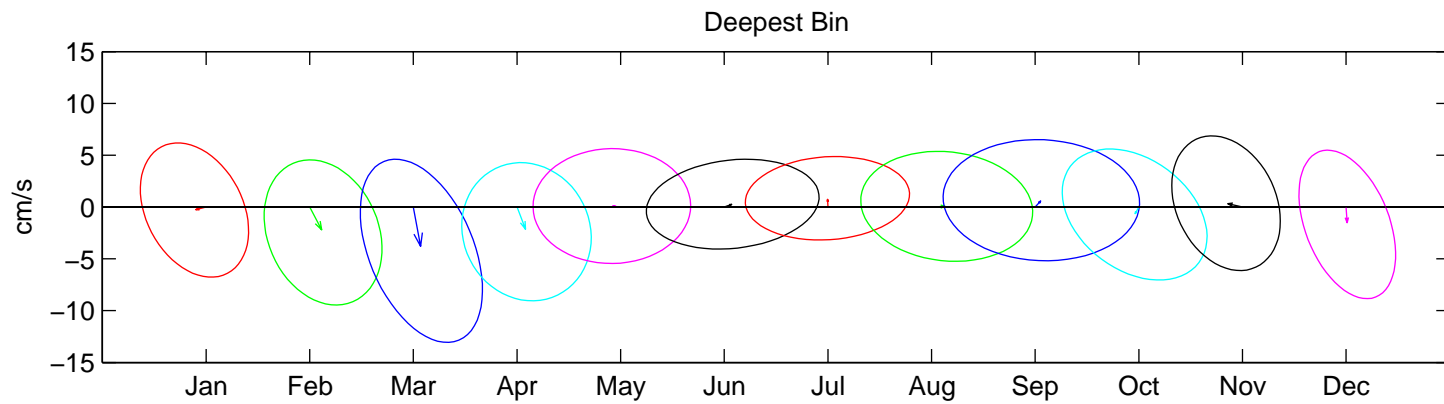

Site B- 1997: Monthly Mean Current and Variability
ADCP Hour-Averaged Data

Site B- 1998: Monthly Mean Current and Variability ADCP Hour-Averaged Data

Site B- 1999: Monthly Mean Current and Variability ADCP Hour-Averaged Data

Site B- 2000: Monthly Mean Current and Variability ADCP Hour-Averaged Data

Site B- 2001: Monthly Mean Current and Variability ADCP Hour-Averaged Data

Site B- 2002: Monthly Mean Current and Variability ADCP Hour-Averaged Data