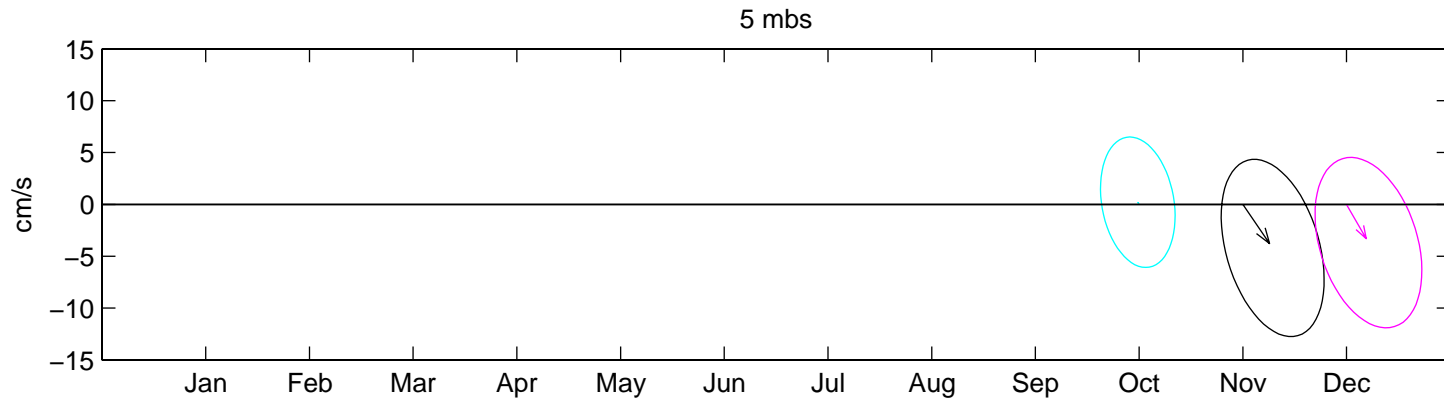

Site B- 1997: Monthly Mean Current and Variability
ADCP Hour-Averaged Data

Site B- 1998: Monthly Mean Current and Variability ADCP Hour-Averaged Data

Site B- 1999: Monthly Mean Current and Variability ADCP Hour-Averaged Data

Site B- 2000: Monthly Mean Current and Variability ADCP Hour-Averaged Data

Site B- 2001: Monthly Mean Current and Variability ADCP Hour-Averaged Data

Site B- 2002: Monthly Mean Current and Variability ADCP Hour-Averaged Data