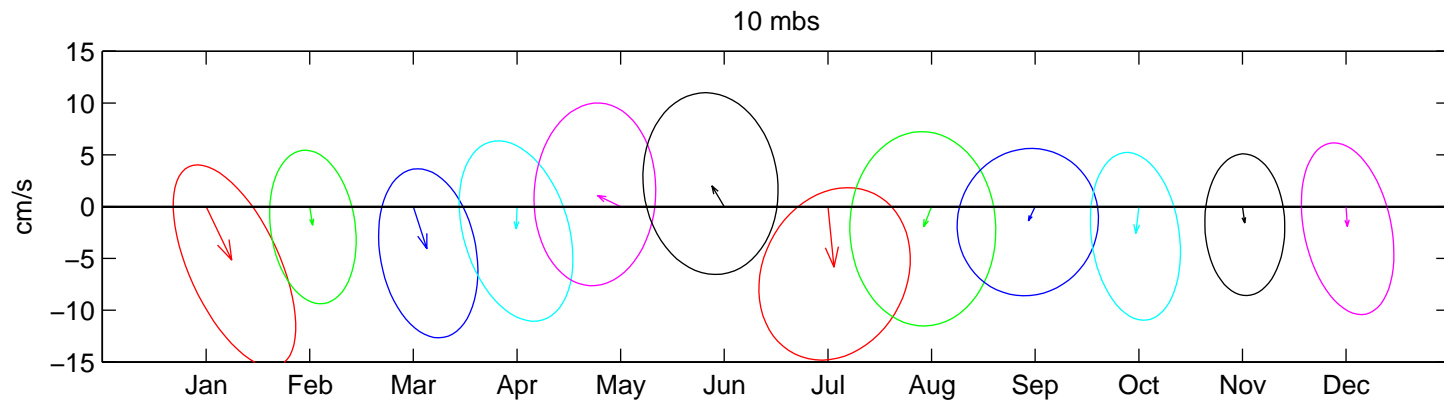

Site B- 1997: Monthly Mean Current and Variability
ADCP Hour-Averaged Data

Site B- 1998: Monthly Mean Current and Variability ADCP Hour-Averaged Data

Site B- 1999: Monthly Mean Current and Variability ADCP Hour-Averaged Data

Site B- 2000: Monthly Mean Current and Variability ADCP Hour-Averaged Data

Site B- 2001: Monthly Mean Current and Variability ADCP Hour-Averaged Data

Site B- 2002: Monthly Mean Current and Variability ADCP Hour-Averaged Data