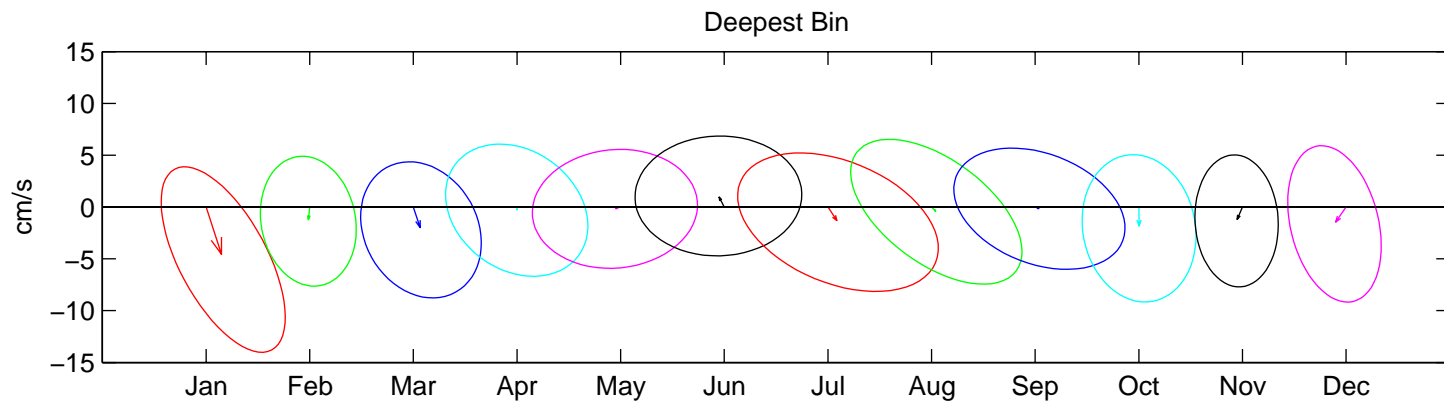

Site B- 1997: Monthly Mean Current and Variability
ADCP Hour-Averaged Data

Site B- 1998: Monthly Mean Current and Variability ADCP Hour-Averaged Data

Site B- 1999: Monthly Mean Current and Variability ADCP Hour-Averaged Data

Site B- 2000: Monthly Mean Current and Variability ADCP Hour-Averaged Data

Site B- 2001: Monthly Mean Current and Variability ADCP Hour-Averaged Data

Site B- 2002: Monthly Mean Current and Variability ADCP Hour-Averaged Data