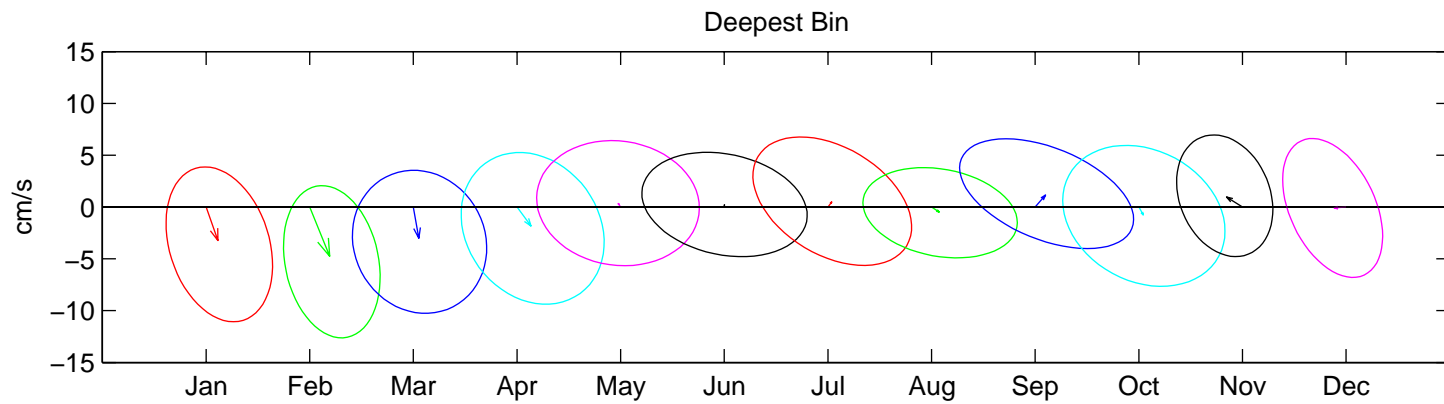

Site B- 1997: Monthly Mean Current and Variability ADCP Hour-Averaged Data

Site B- 1998: Monthly Mean Current and Variability ADCP Hour-Averaged Data

Site B- 1999: Monthly Mean Current and Variability ADCP Hour-Averaged Data

Site B- 2000: Monthly Mean Current and Variability ADCP Hour-Averaged Data

Site B- 2001: Monthly Mean Current and Variability ADCP Hour-Averaged Data

Site B- 2002: Monthly Mean Current and Variability ADCP Hour-Averaged Data