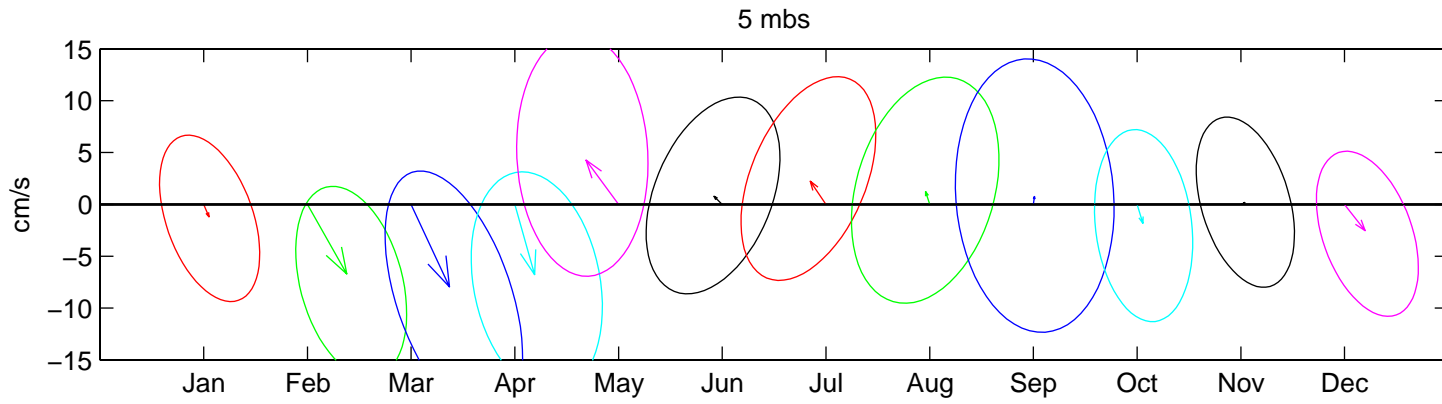

Site B- 1997: Monthly Mean Current and Variability ADCP Hour-Averaged Data

Site B- 1998: Monthly Mean Current and Variability ADCP Hour-Averaged Data

Site B- 1999: Monthly Mean Current and Variability ADCP Hour-Averaged Data

Site B- 2000: Monthly Mean Current and Variability ADCP Hour-Averaged Data

Site B- 2001: Monthly Mean Current and Variability ADCP Hour-Averaged Data

Site B- 2002: Monthly Mean Current and Variability ADCP Hour-Averaged Data