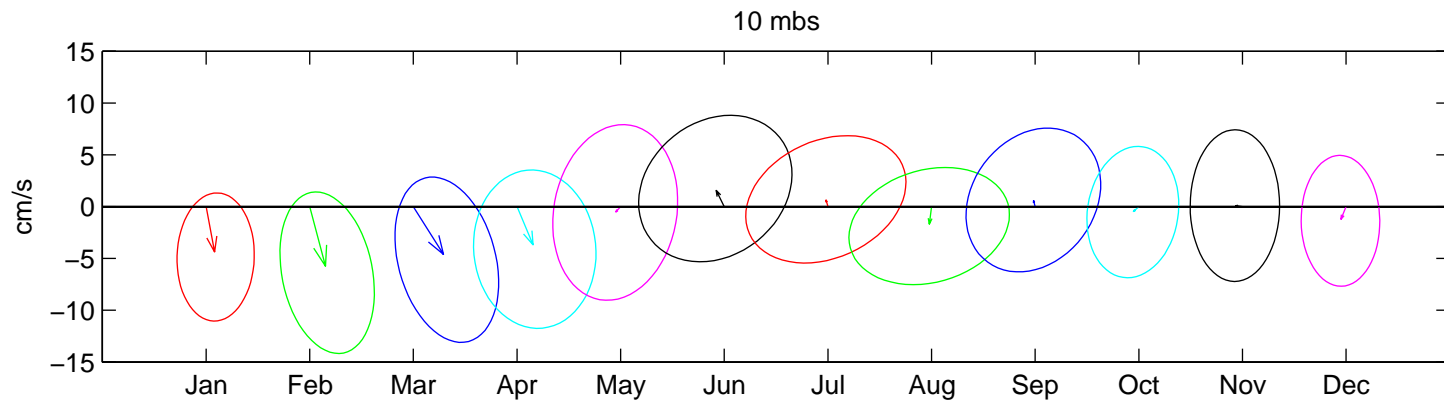

Site B- 1997: Monthly Mean Current and Variability
ADCP Hour-Averaged Data

Site B- 1998: Monthly Mean Current and Variability ADCP Hour-Averaged Data

Site B- 1999: Monthly Mean Current and Variability ADCP Hour-Averaged Data

Site B- 2000: Monthly Mean Current and Variability ADCP Hour-Averaged Data

Site B- 2001: Monthly Mean Current and Variability ADCP Hour-Averaged Data

Site B- 2002: Monthly Mean Current and Variability ADCP Hour-Averaged Data