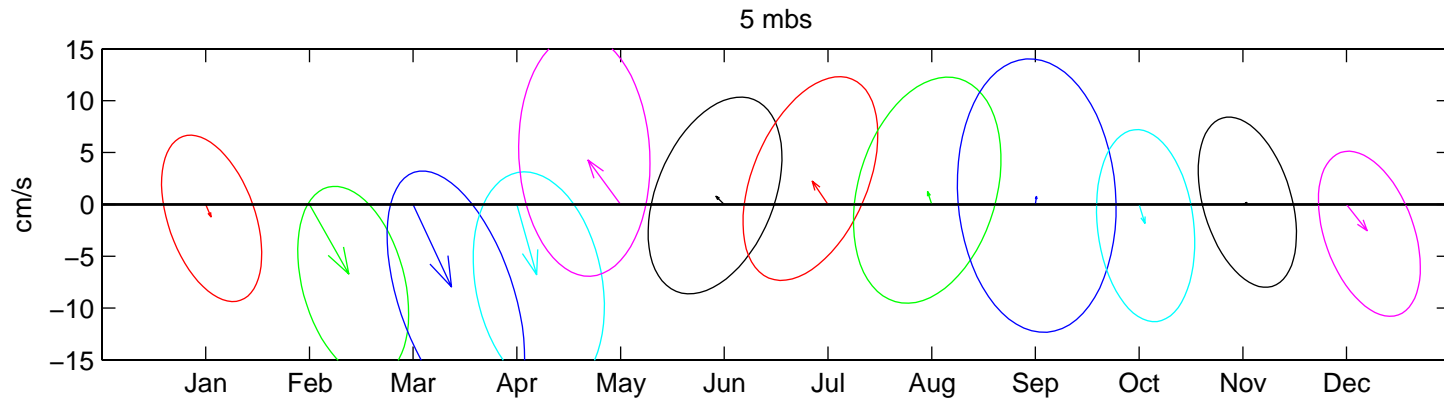

Site B- 1997: Monthly Mean Current and Variability
ADCP Hour-Averaged Data

Site B- 1998: Monthly Mean Current and Variability ADCP Hour-Averaged Data

Site B- 1999: Monthly Mean Current and Variability ADCP Hour-Averaged Data

Site B- 2000: Monthly Mean Current and Variability ADCP Hour-Averaged Data

Site B- 2001: Monthly Mean Current and Variability ADCP Hour-Averaged Data

Site B- 2002: Monthly Mean Current and Variability ADCP Hour-Averaged Data