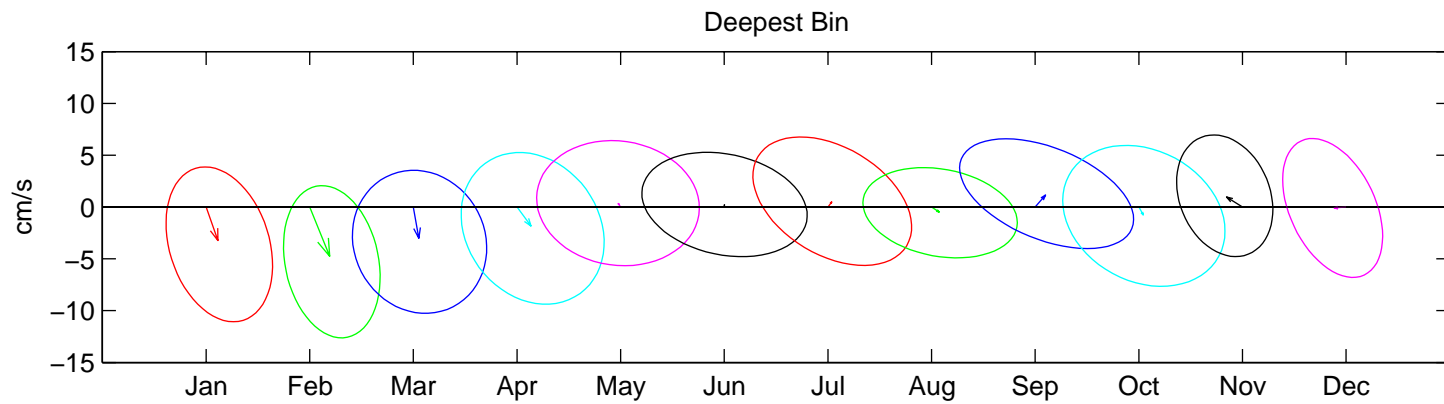

Site B- 1997: Monthly Mean Current and Variability
ADCP Hour-Averaged Data

Site B- 1998: Monthly Mean Current and Variability ADCP Hour-Averaged Data

Site B- 1999: Monthly Mean Current and Variability ADCP Hour-Averaged Data

Site B- 2000: Monthly Mean Current and Variability ADCP Hour-Averaged Data

Site B- 2001: Monthly Mean Current and Variability ADCP Hour-Averaged Data

Site B- 2002: Monthly Mean Current and Variability ADCP Hour-Averaged Data