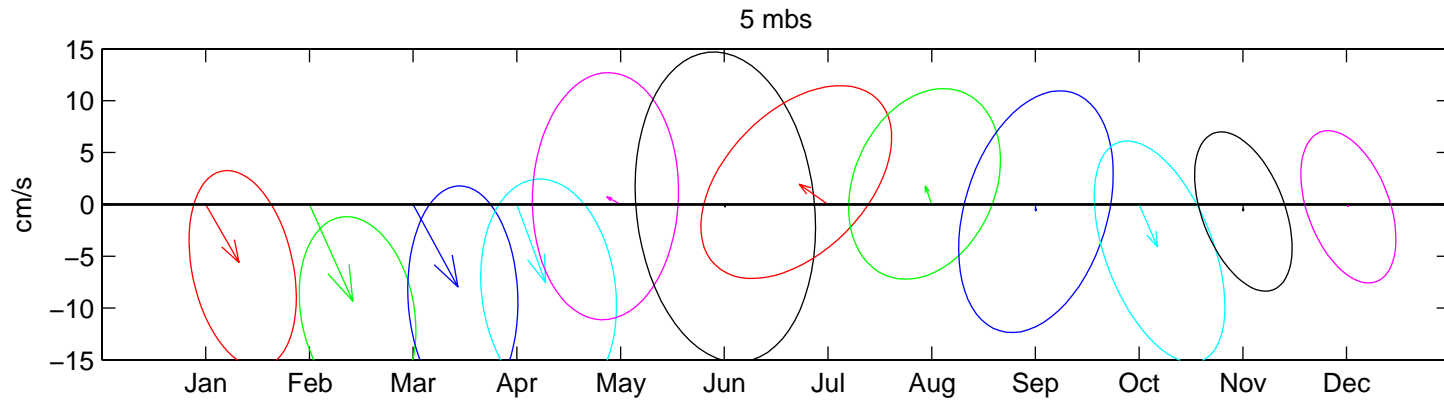

Site B- 1997: Monthly Mean Current and Variability
ADCP Hour-Averaged Data

Site B- 1998: Monthly Mean Current and Variability ADCP Hour-Averaged Data

Site B- 1999: Monthly Mean Current and Variability ADCP Hour-Averaged Data

Site B- 2000: Monthly Mean Current and Variability ADCP Hour-Averaged Data

Site B- 2001: Monthly Mean Current and Variability ADCP Hour-Averaged Data

Site B- 2002: Monthly Mean Current and Variability ADCP Hour-Averaged Data