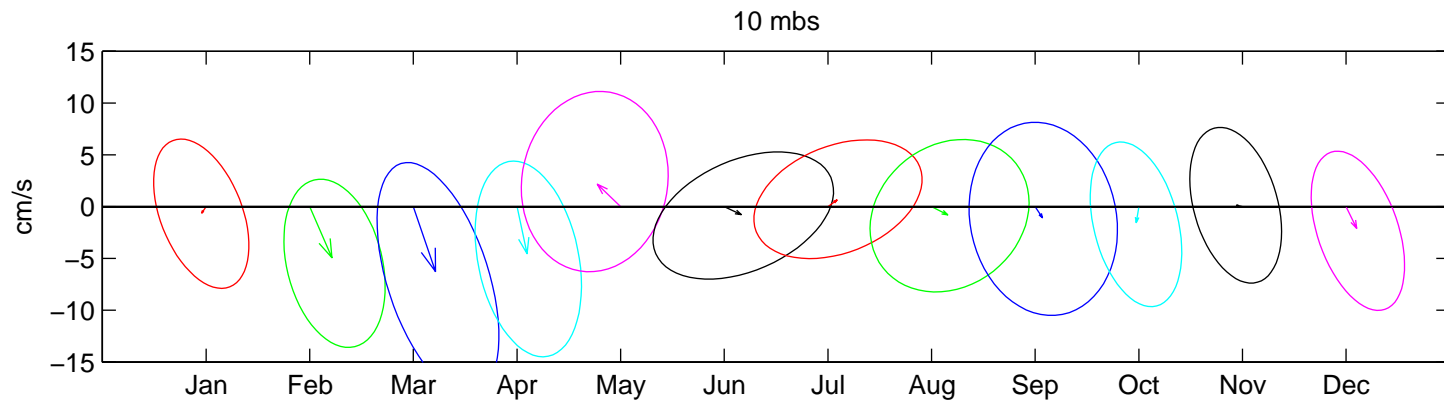

Site B- 1997: Monthly Mean Current and Variability
ADCP Hour-Averaged Data

Site B- 1998: Monthly Mean Current and Variability ADCP Hour-Averaged Data

Site B- 1999: Monthly Mean Current and Variability ADCP Hour-Averaged Data

Site B- 2000: Monthly Mean Current and Variability ADCP Hour-Averaged Data

Site B- 2001: Monthly Mean Current and Variability ADCP Hour-Averaged Data

Site B- 2002: Monthly Mean Current and Variability ADCP Hour-Averaged Data