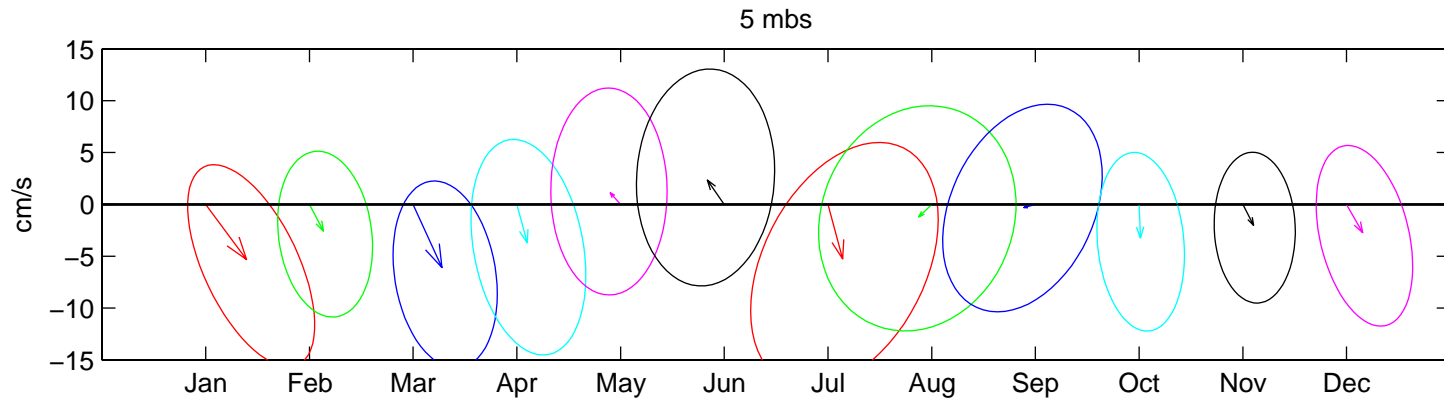

Site B- 1997: Monthly Mean Current and Variability
ADCP Hour-Averaged Data

Site B- 1998: Monthly Mean Current and Variability ADCP Hour-Averaged Data

Site B- 1999: Monthly Mean Current and Variability ADCP Hour-Averaged Data

Site B- 2000: Monthly Mean Current and Variability ADCP Hour-Averaged Data

Site B- 2001: Monthly Mean Current and Variability ADCP Hour-Averaged Data

Site B- 2002: Monthly Mean Current and Variability ADCP Hour-Averaged Data