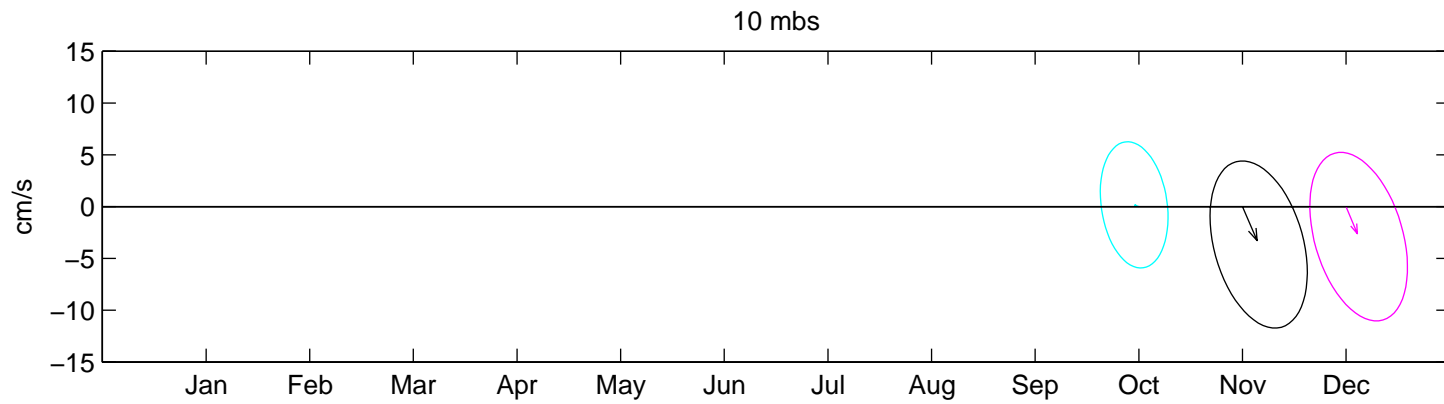

Site B- 1997: Monthly Mean Current and Variability
ADCP Hour-Averaged Data

Site B- 1998: Monthly Mean Current and Variability ADCP Hour-Averaged Data

Site B- 1999: Monthly Mean Current and Variability ADCP Hour-Averaged Data

Site B- 2000: Monthly Mean Current and Variability ADCP Hour-Averaged Data

Site B- 2001: Monthly Mean Current and Variability ADCP Hour-Averaged Data

Site B- 2002: Monthly Mean Current and Variability ADCP Hour-Averaged Data