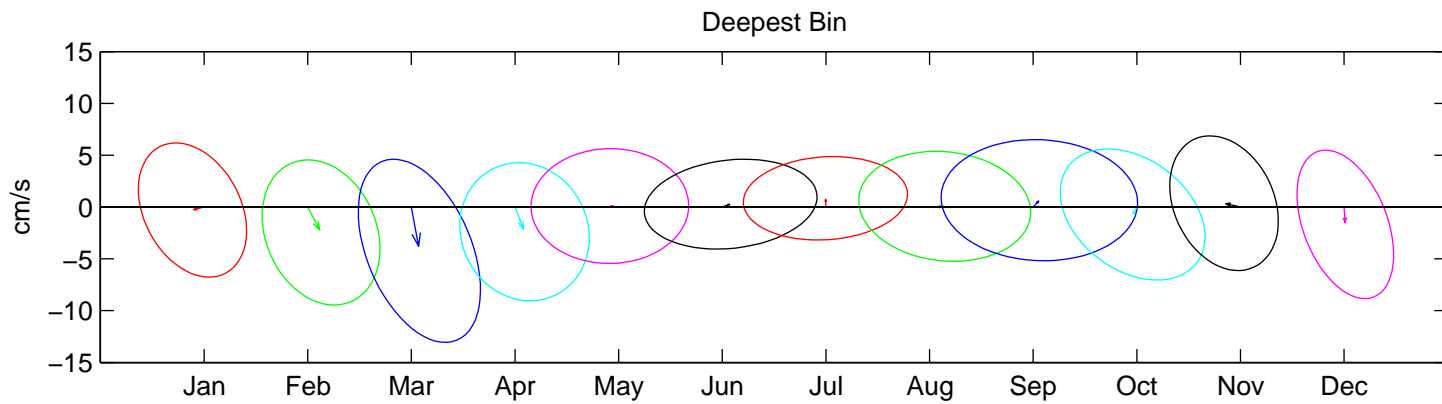

Site B- 1997: Monthly Mean Current and Variability ADCP Hour-Averaged Data

Site B- 1998: Monthly Mean Current and Variability ADCP Hour-Averaged Data

Site B- 1999: Monthly Mean Current and Variability ADCP Hour-Averaged Data

Site B- 2000: Monthly Mean Current and Variability ADCP Hour-Averaged Data

Site B- 2001: Monthly Mean Current and Variability ADCP Hour-Averaged Data

Site B- 2002: Monthly Mean Current and Variability ADCP Hour-Averaged Data