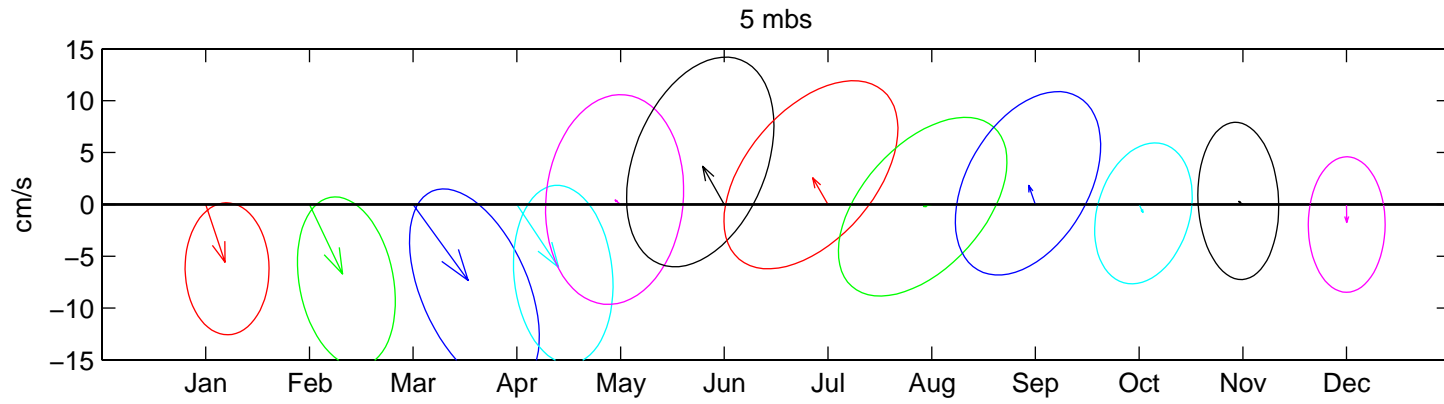

Site B- 1997: Monthly Mean Current and Variability
ADCP Hour-Averaged Data

Site B- 1998: Monthly Mean Current and Variability ADCP Hour-Averaged Data

Site B- 1999: Monthly Mean Current and Variability ADCP Hour-Averaged Data

Site B- 2000: Monthly Mean Current and Variability ADCP Hour-Averaged Data

Site B- 2001: Monthly Mean Current and Variability ADCP Hour-Averaged Data

Site B- 2002: Monthly Mean Current and Variability ADCP Hour-Averaged Data