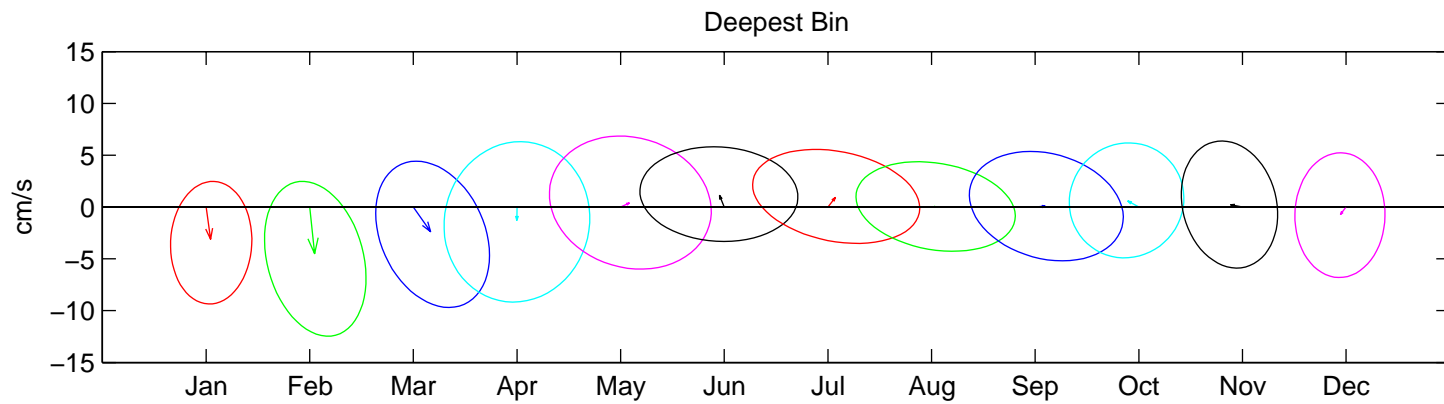

Site B- 1997: Monthly Mean Current and Variability
ADCP Hour-Averaged Data

Site B- 1998: Monthly Mean Current and Variability ADCP Hour-Averaged Data

Site B- 1999: Monthly Mean Current and Variability ADCP Hour-Averaged Data

Site B- 2000: Monthly Mean Current and Variability ADCP Hour-Averaged Data

Site B- 2001: Monthly Mean Current and Variability ADCP Hour-Averaged Data

Site B- 2002: Monthly Mean Current and Variability ADCP Hour-Averaged Data