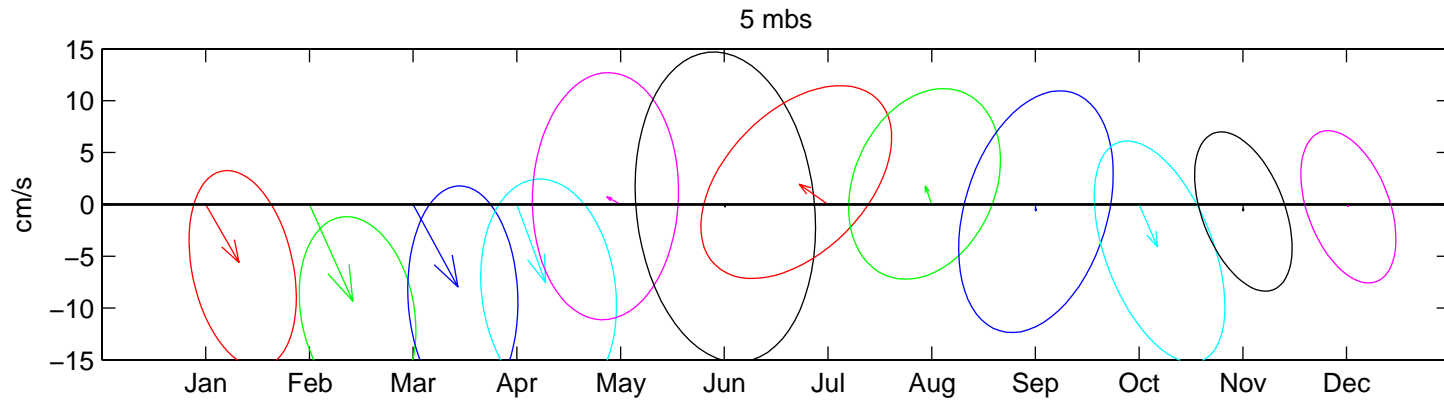

Site B- 1997: Monthly Mean Current and Variability ADCP Hour-Averaged Data

Site B- 1998: Monthly Mean Current and Variability ADCP Hour-Averaged Data

Site B- 1999: Monthly Mean Current and Variability ADCP Hour-Averaged Data

Site B- 2000: Monthly Mean Current and Variability ADCP Hour-Averaged Data

Site B- 2001: Monthly Mean Current and Variability ADCP Hour-Averaged Data

Site B- 2002: Monthly Mean Current and Variability ADCP Hour-Averaged Data