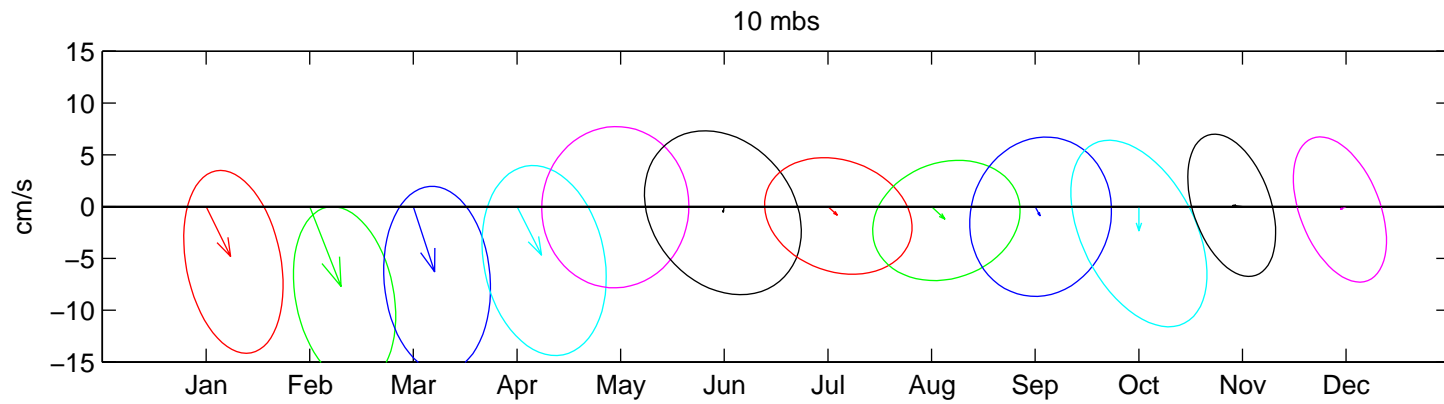

Site B- 1997: Monthly Mean Current and Variability
ADCP Hour-Averaged Data

Site B- 1998: Monthly Mean Current and Variability ADCP Hour-Averaged Data

Site B- 1999: Monthly Mean Current and Variability ADCP Hour-Averaged Data

Site B- 2000: Monthly Mean Current and Variability ADCP Hour-Averaged Data

Site B- 2001: Monthly Mean Current and Variability ADCP Hour-Averaged Data

Site B- 2002: Monthly Mean Current and Variability ADCP Hour-Averaged Data