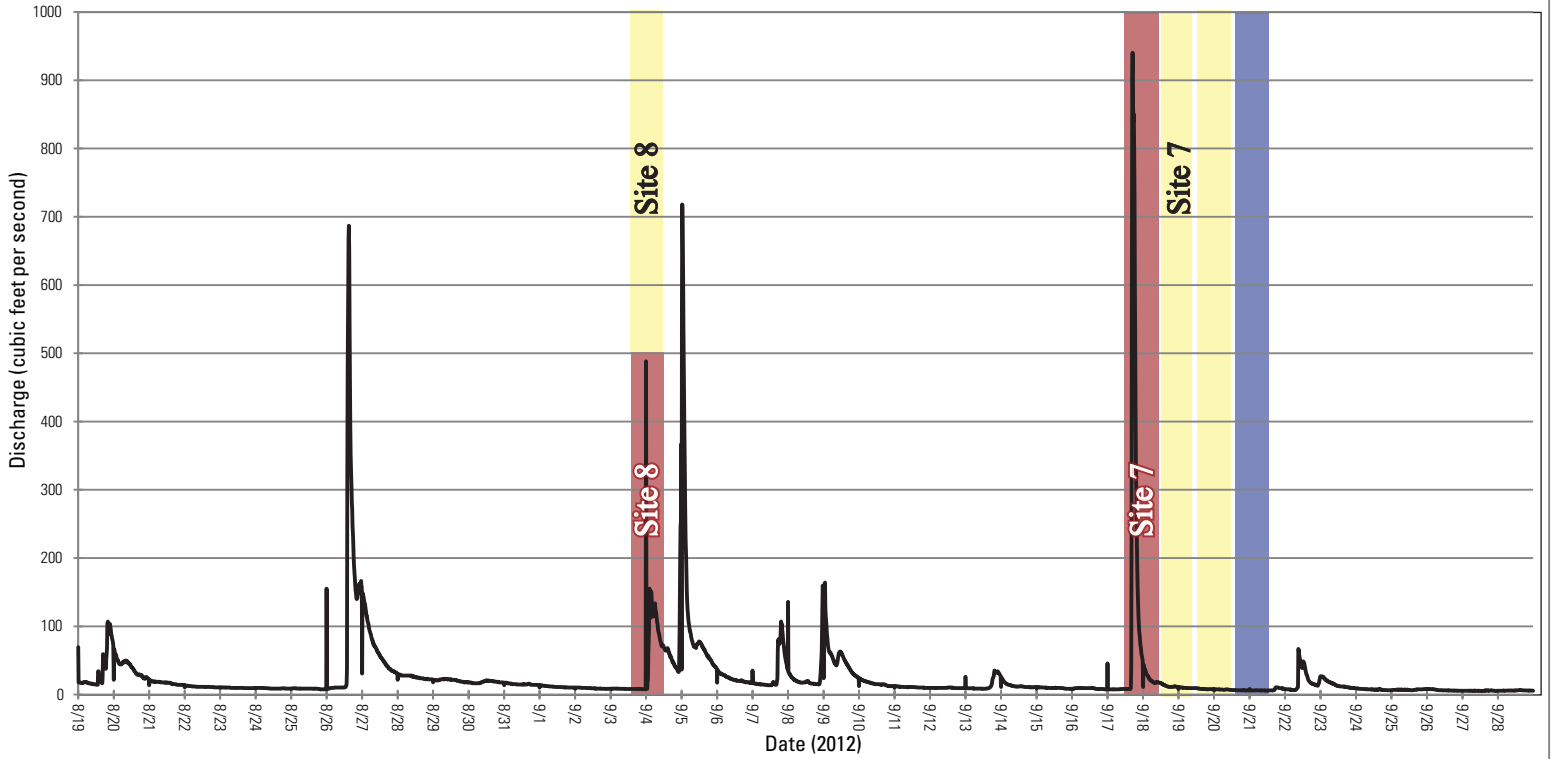

### USGS 04087088 Underwood Creek at Wauwatosa, Wis

### USGS 04087120 Menomonee River at Wauwatosa, Wis

#### EXPLANATION

- Geomorphic and habitat assessments
- Topographic surveys (Total Station or RTN)
- River walk-through