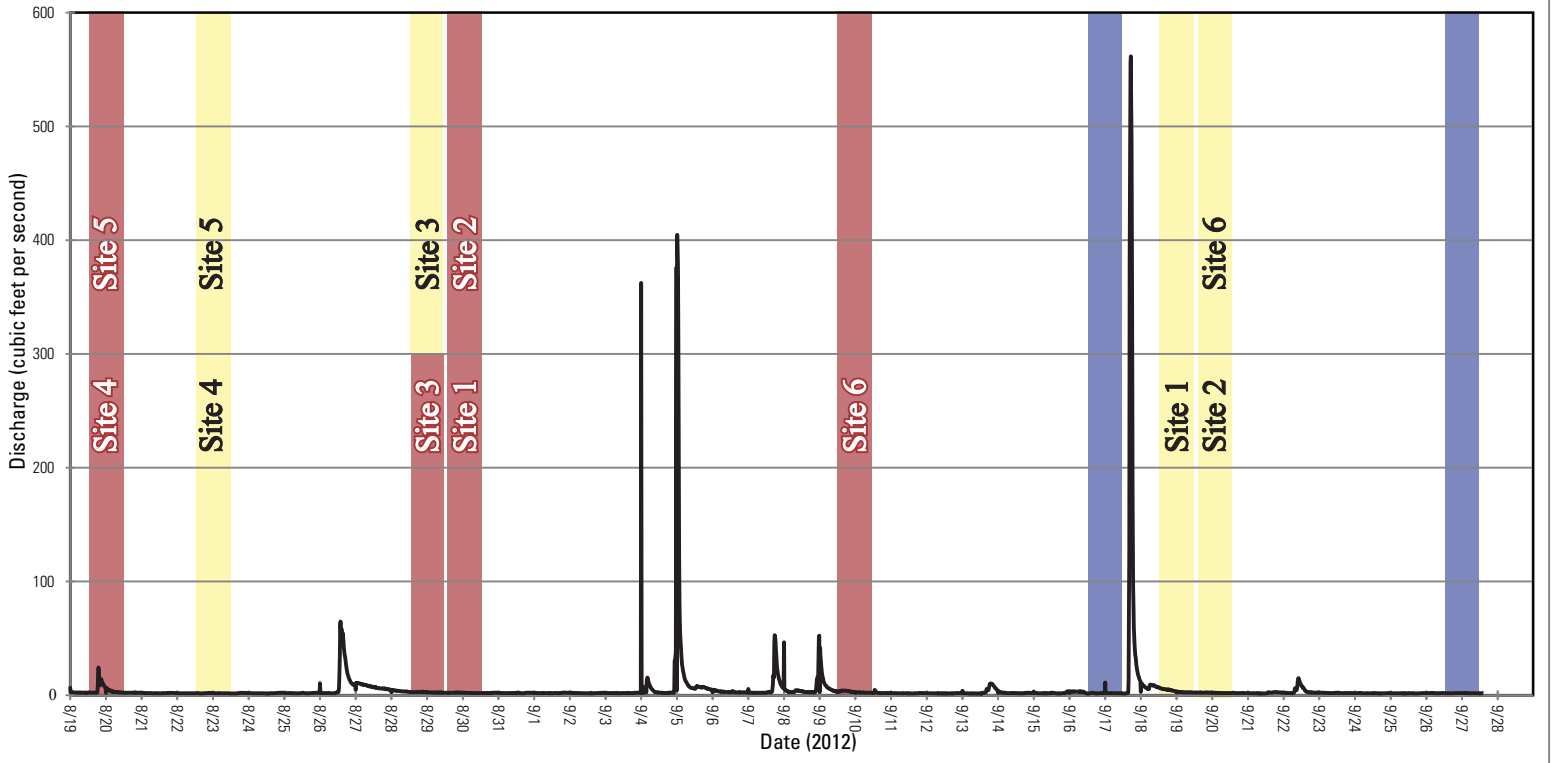

### USGS 04087088 Underwood Creek at Wauwatosa, Wis

### USGS 04087120 Menomonee River at Wauwatosa, Wis

#### EXPLANATION

- Geomorphic and habitat assessments
- Topographic surveys (Total Station or RTN)
- River walk-through