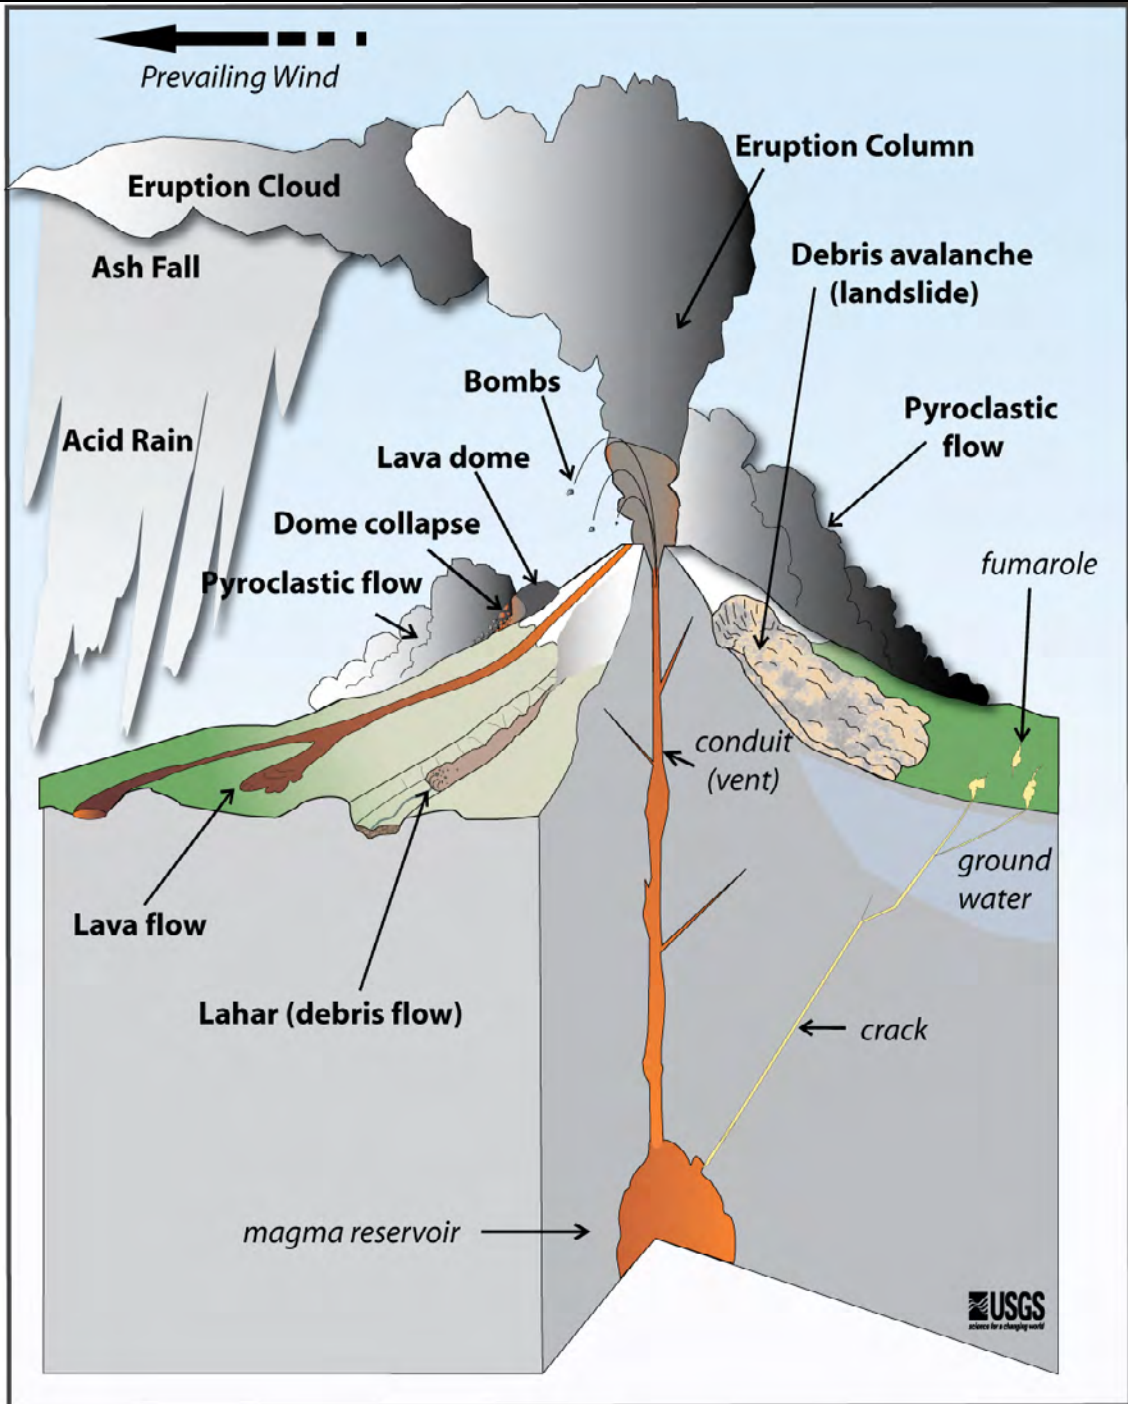

**We need all the assistance
you have...**

USGS Volcano Hazards Alert-Notification System

Term	Description
NORMAL	Volcano is in typical background, noneruptive state or, after a change from a higher level, volcanic activity has ceased and volcano has returned to noneruptive background state.
ADVISORY	Volcano is exhibiting signs of elevated unrest above known background level or, after a change from a higher level, volcanic activity has decreased significantly but continues to be closely monitored for possible renewed increase.
WATCH	Volcano is exhibiting heightened or escalating unrest with increased potential of eruption, timeframe uncertain, OR eruption is underway but poses limited hazards.
WARNING	Hazardous eruption is imminent, underway, or suspected.

Color	Description
GREEN	Volcano is in typical background, noneruptive state or, after a change from a higher level, volcanic activity has ceased and volcano has returned to noneruptive background state.
YELLOW	Volcano is exhibiting signs of elevated unrest above known background level or, after a change from a higher level, volcanic activity has decreased significantly but continues to be closely monitored for possible renewed increase.
ORANGE	Volcano is exhibiting heightened or escalating unrest with increased potential of eruption, timeframe uncertain, OR eruption is underway with no or minor volcanic-ash emissions [ash-plume height specified, if possible]
RED	Eruption is imminent with significant emission of volcanic ash into the atmosphere likely OR eruption is underway or suspected with significant emission of volcanic ash into the atmosphere [ash-plume height specified, if possible].