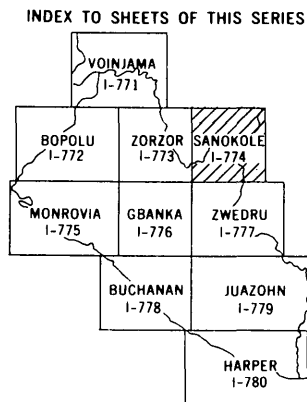

AEROMAGNETIC MAP  
OF THE SANOKOLE QUADRANGLE, LIBERIA

By

John C. Behrendt and Cletus S. Wotorson

FOLIO OF THE SANOKOLE QUADRANGLE, LIBERIA  
MAP I-774 B

PUBLISHED BY THE U. S. GEOLOGICAL SURVEY  
RESTON, VA. 22092  
1974