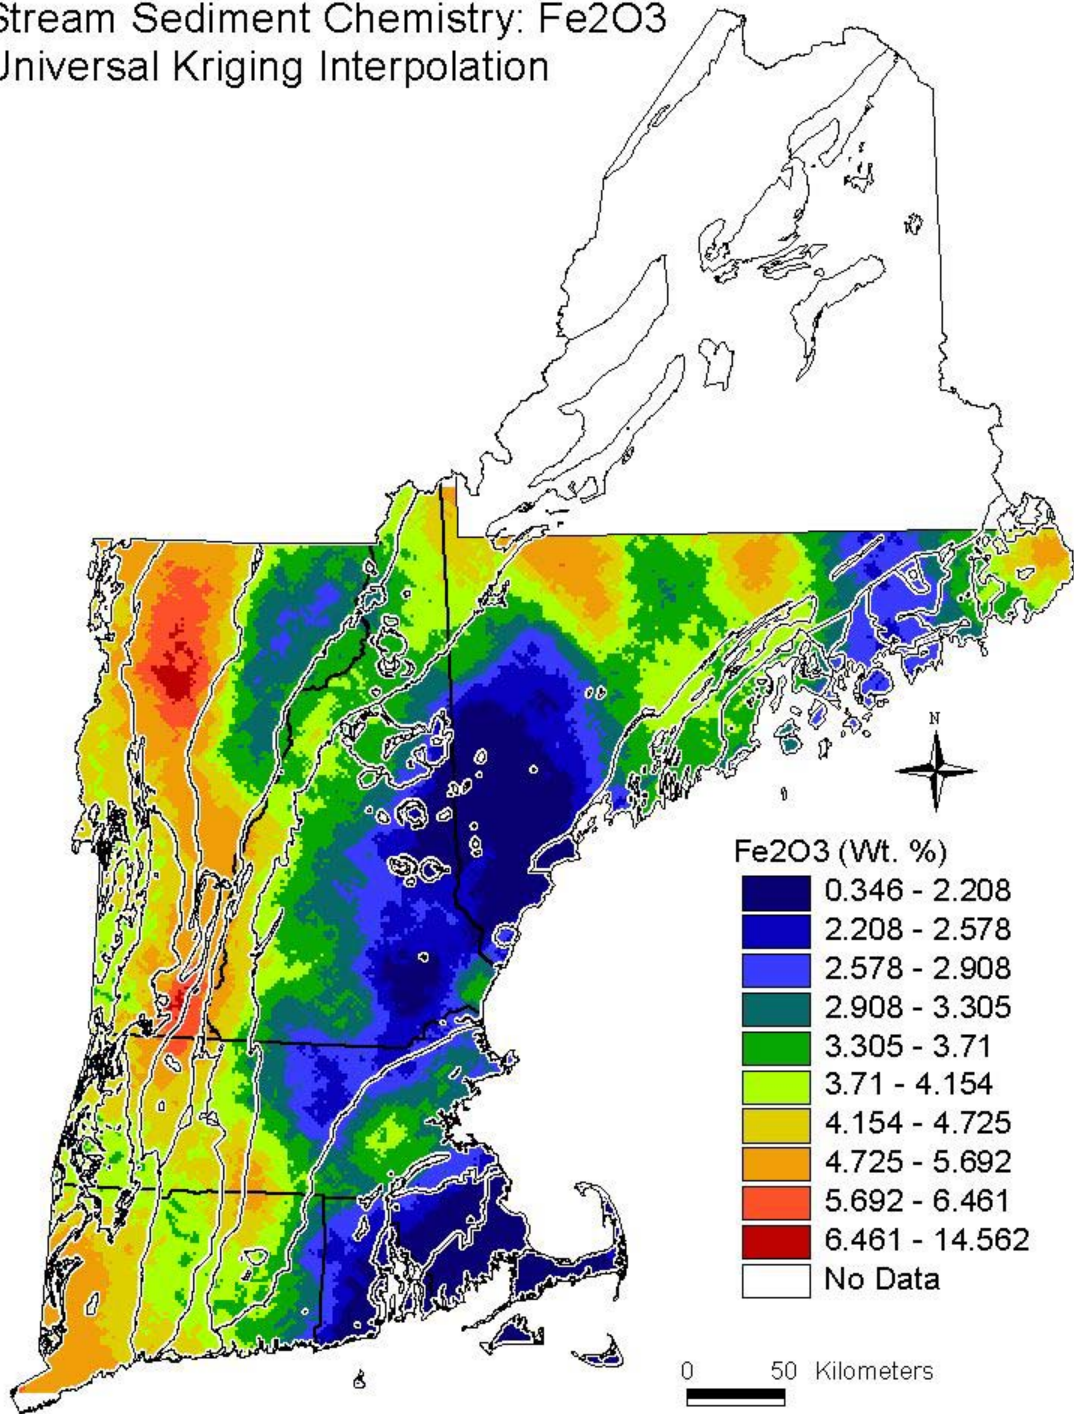

Stream Sediment Chemistry of New England: Universal Kriging Interpolation Maps

for all elements (listed alphabetically, Al₂O₃-Zr), with geologic province boundary overlay, are provided on the following pages **(2-26)**.

Stream Sediment Chemistry: Al₂O₃
Universal Kriging Interpolation

Stream Sediment Chemistry: As Universal Kriging Interpolation

Stream Sediment Chemistry: Ba Universal Kriging Interpolation

Stream Sediment Chemistry: CaO
Universal Kriging Interpolation

Stream Sediment Chemistry: Ce Universal Kriging Interpolation

Stream Sediment Chemistry: Ce/Yb(n)
Universal Kriging Interpolation

Stream Sediment Chemistry: Cu
Universal Kriging Interpolation

Stream Sediment Chemistry: Fe₂O₃
Universal Kriging Interpolation

Stream Sediment Chemistry: Hg Universal Kriging Interpolation

Stream Sediment Chemistry: K₂O
Universal Kriging Interpolation

Stream Sediment Chemistry: La Universal Kriging Interpolation

Stream Sediment Chemistry: MgO Universal Kriging Interpolation