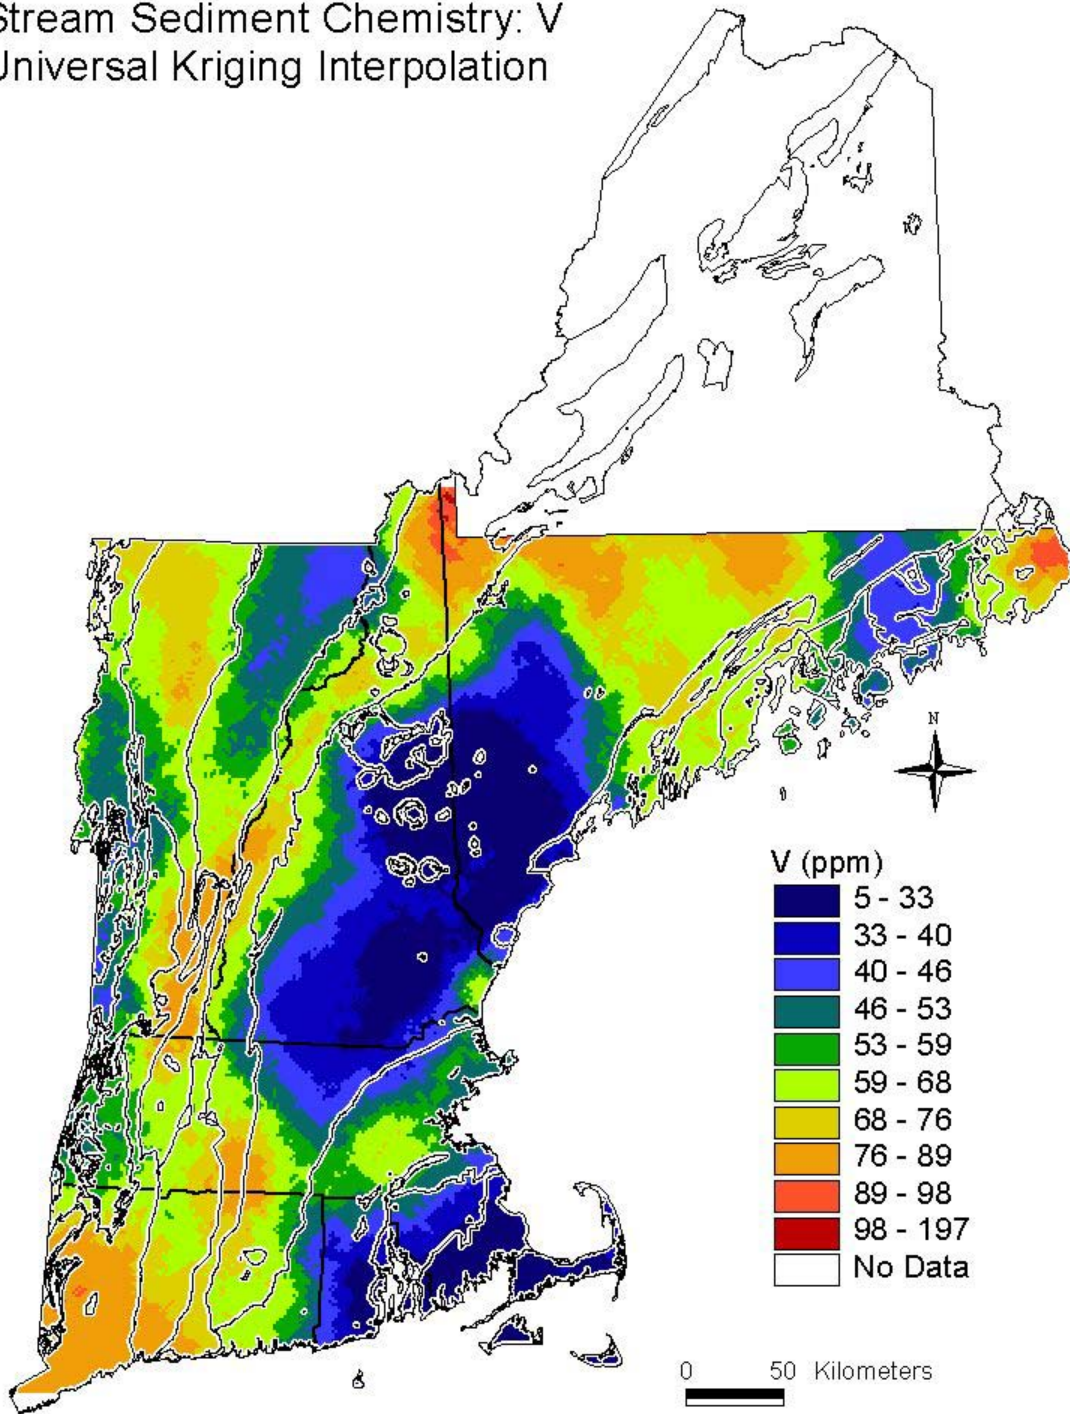

Stream Sediment Chemistry: V
Universal Kriging Interpolation