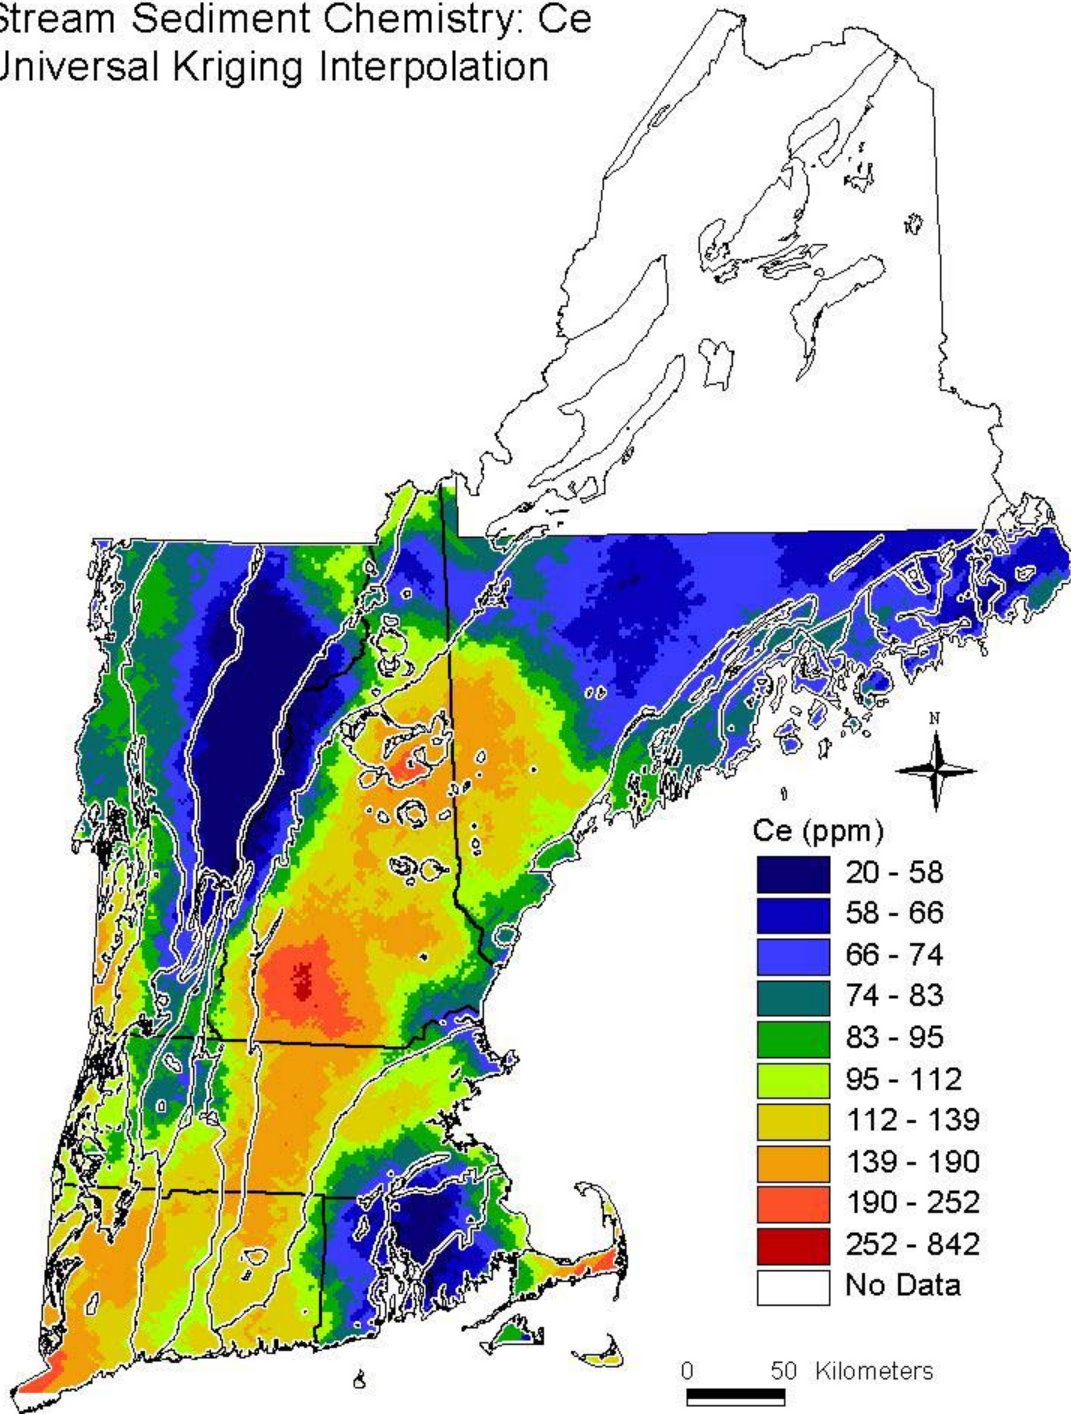

Stream Sediment Chemistry of New England: Universal Kriging Interpolation Maps

for all elements (listed alphabetically, Al₂O₃-Zr), with geologic province boundary overlay, are provided on the following pages **(2-26)**.

Stream Sediment Chemistry: Al₂O₃
Universal Kriging Interpolation

Stream Sediment Chemistry: As Universal Kriging Interpolation

Stream Sediment Chemistry: Ba Universal Kriging Interpolation

Stream Sediment Chemistry: CaO
Universal Kriging Interpolation

Stream Sediment Chemistry: Ce Universal Kriging Interpolation

Stream Sediment Chemistry: Ce/Yb(n)
Universal Kriging Interpolation

Stream Sediment Chemistry: Cu
Universal Kriging Interpolation

Stream Sediment Chemistry: Fe₂O₃
Universal Kriging Interpolation

Stream Sediment Chemistry: Zr Universal Kriging Interpolation