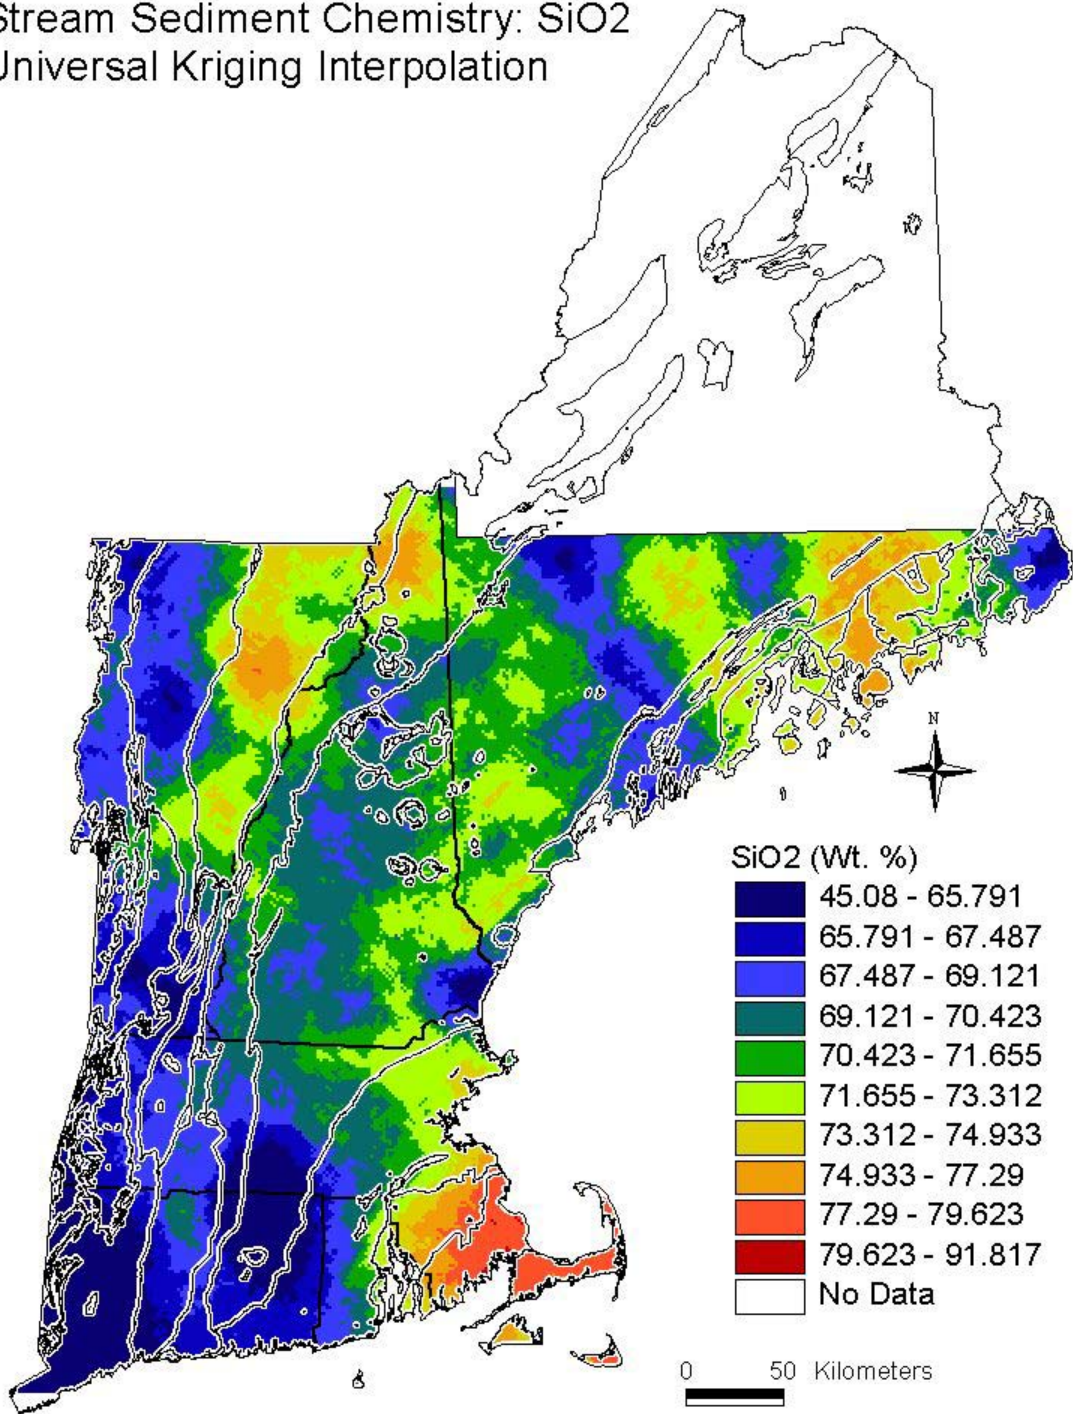

Stream Sediment Chemistry: SiO₂
Universal Kriging Interpolation