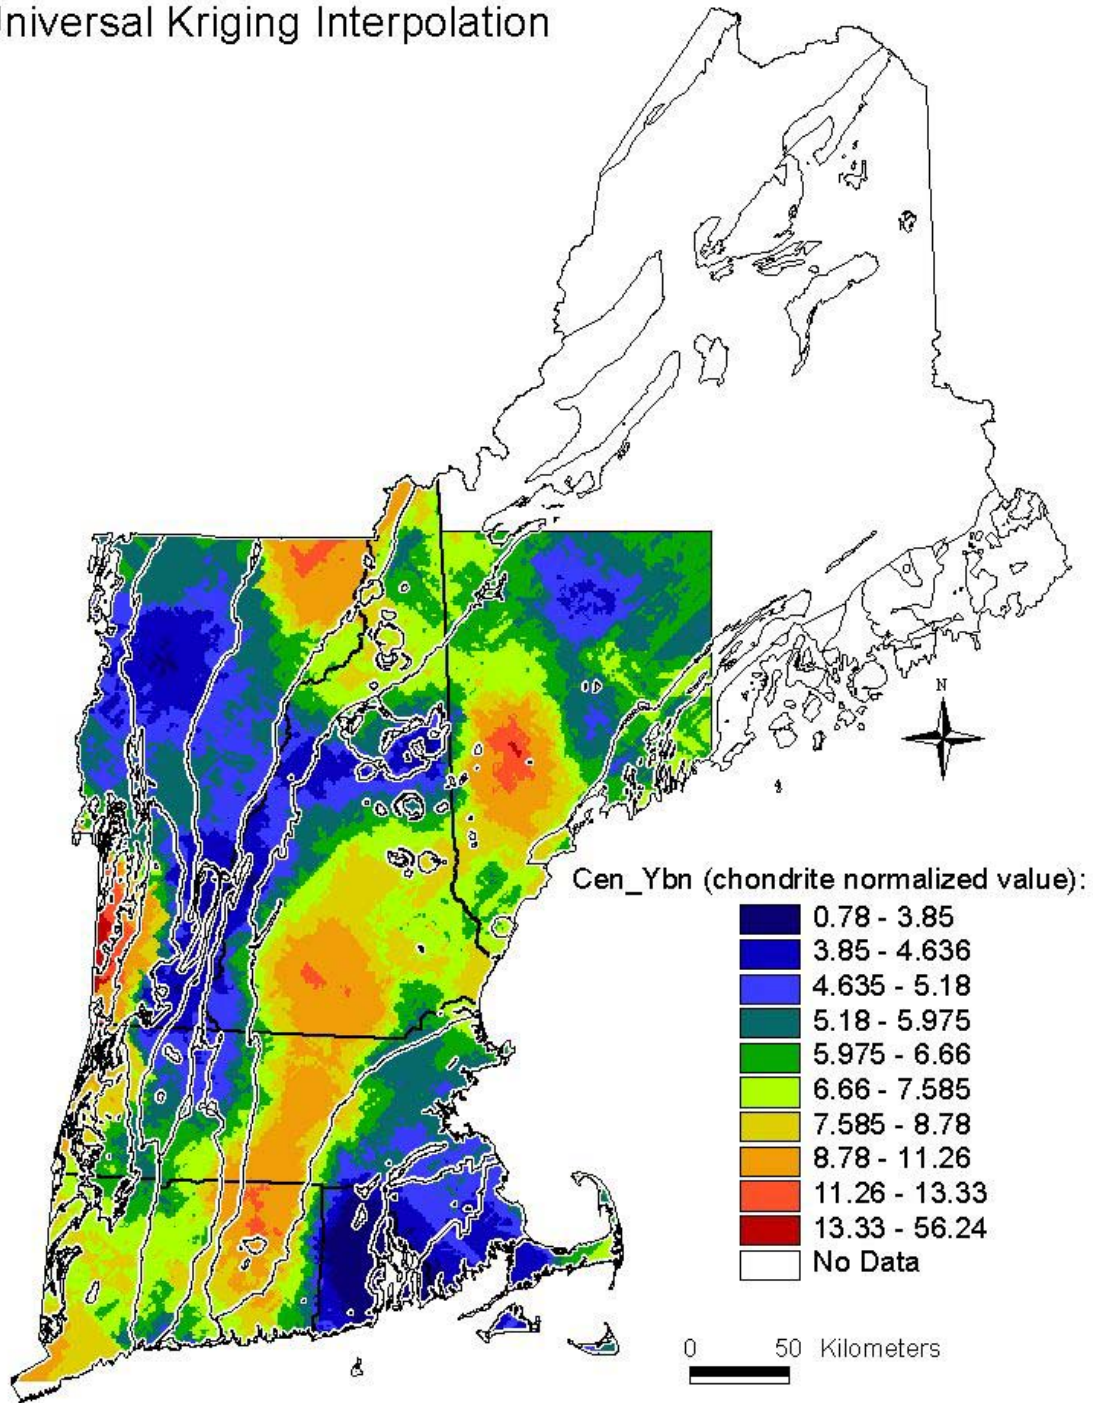

Stream Sediment Chemistry of New England: Universal Kriging Interpolation Maps

for all elements (listed alphabetically, Al₂O₃-Zr), with geologic province boundary overlay, are provided on the following pages **(2-26)**.

Stream Sediment Chemistry: Al₂O₃
Universal Kriging Interpolation

Stream Sediment Chemistry: As Universal Kriging Interpolation

Stream Sediment Chemistry: Ba Universal Kriging Interpolation

Stream Sediment Chemistry: CaO
Universal Kriging Interpolation

Stream Sediment Chemistry: Ce Universal Kriging Interpolation

Stream Sediment Chemistry: Ce/Yb(n)
Universal Kriging Interpolation

Stream Sediment Chemistry: Cu
Universal Kriging Interpolation

Stream Sediment Chemistry: Fe₂O₃
Universal Kriging Interpolation

Stream Sediment Chemistry: Hg Universal Kriging Interpolation

Stream Sediment Chemistry: K₂O
Universal Kriging Interpolation

Stream Sediment Chemistry: La Universal Kriging Interpolation

Stream Sediment Chemistry: MgO Universal Kriging Interpolation