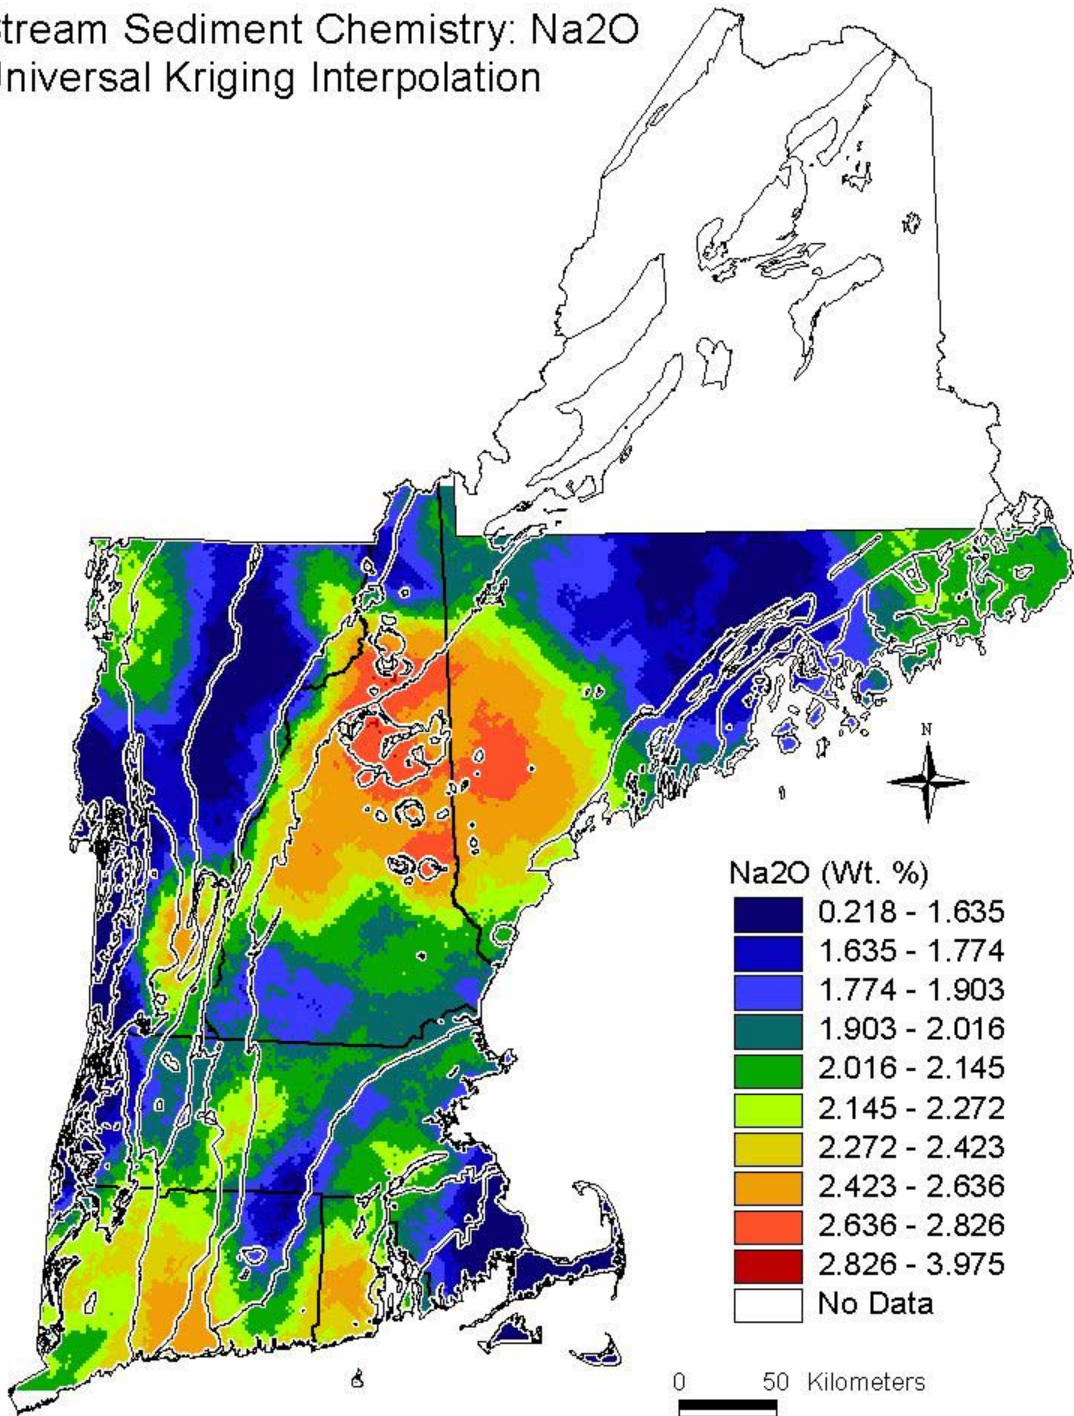

Stream Sediment Chemistry: Na₂O
Universal Kriging Interpolation