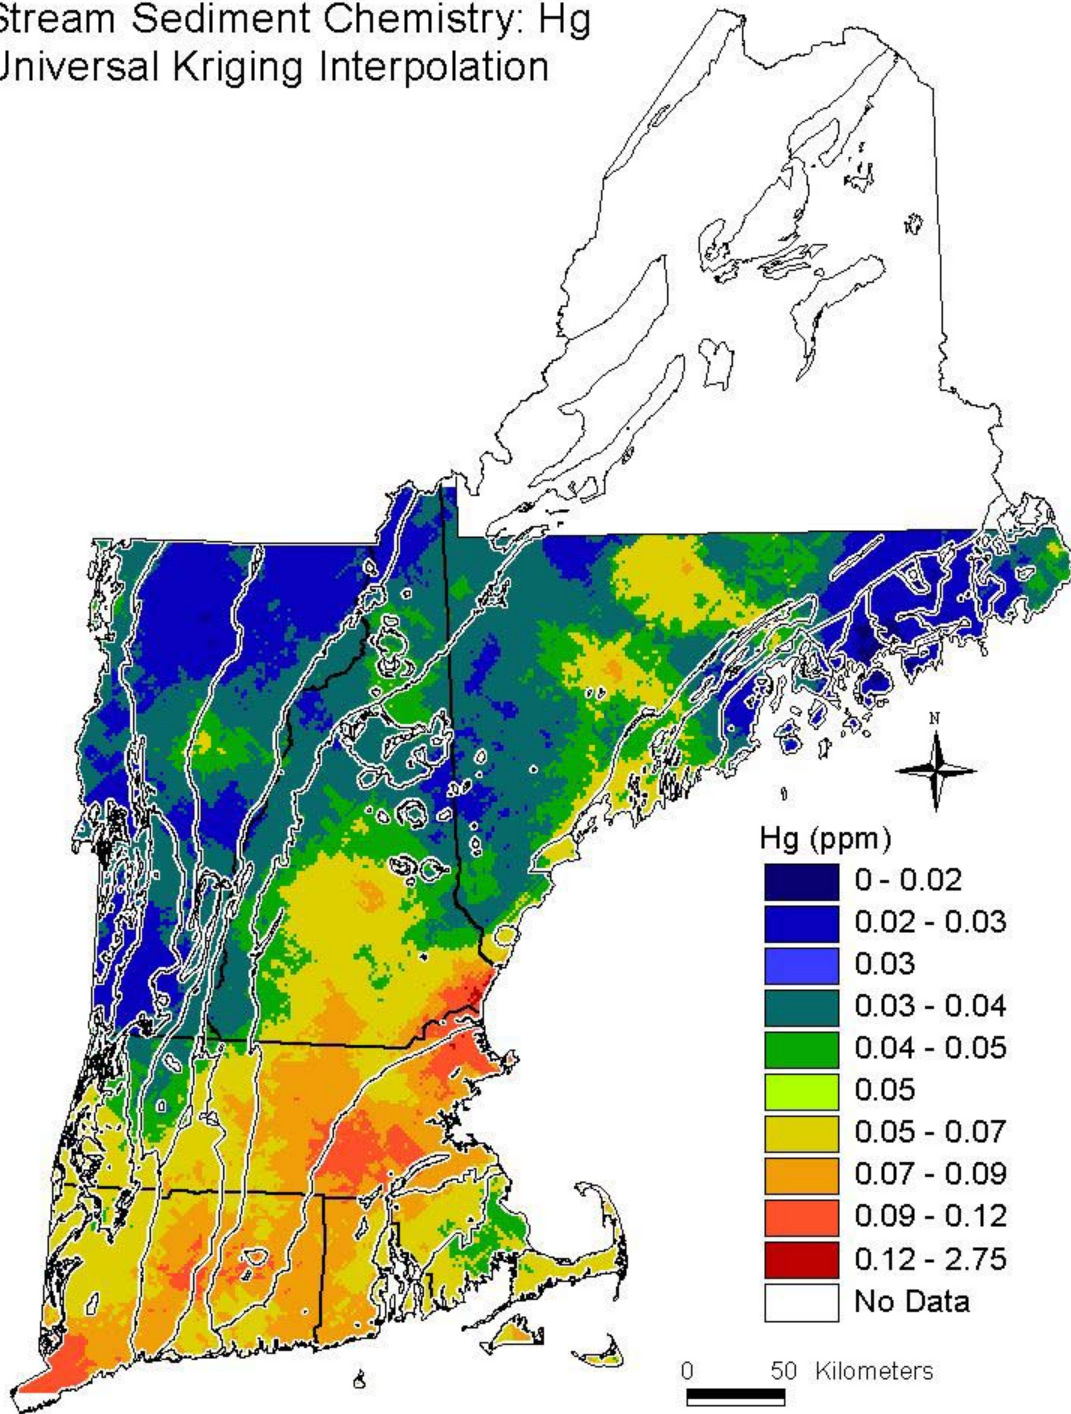

Stream Sediment Chemistry of New England: Universal Kriging Interpolation Maps

for all elements (listed alphabetically, Al₂O₃-Zr), with geologic province boundary overlay, are provided on the following pages **(2-26)**.

Stream Sediment Chemistry: Al₂O₃
Universal Kriging Interpolation

Stream Sediment Chemistry: As Universal Kriging Interpolation

Stream Sediment Chemistry: Ba Universal Kriging Interpolation

Stream Sediment Chemistry: CaO
Universal Kriging Interpolation

Stream Sediment Chemistry: Ce Universal Kriging Interpolation

Stream Sediment Chemistry: Ce/Yb(n)
Universal Kriging Interpolation

Stream Sediment Chemistry: Cu
Universal Kriging Interpolation

Stream Sediment Chemistry: Fe₂O₃
Universal Kriging Interpolation

Stream Sediment Chemistry: Hg Universal Kriging Interpolation

Stream Sediment Chemistry: K₂O
Universal Kriging Interpolation

Stream Sediment Chemistry: La Universal Kriging Interpolation

Stream Sediment Chemistry: MgO Universal Kriging Interpolation