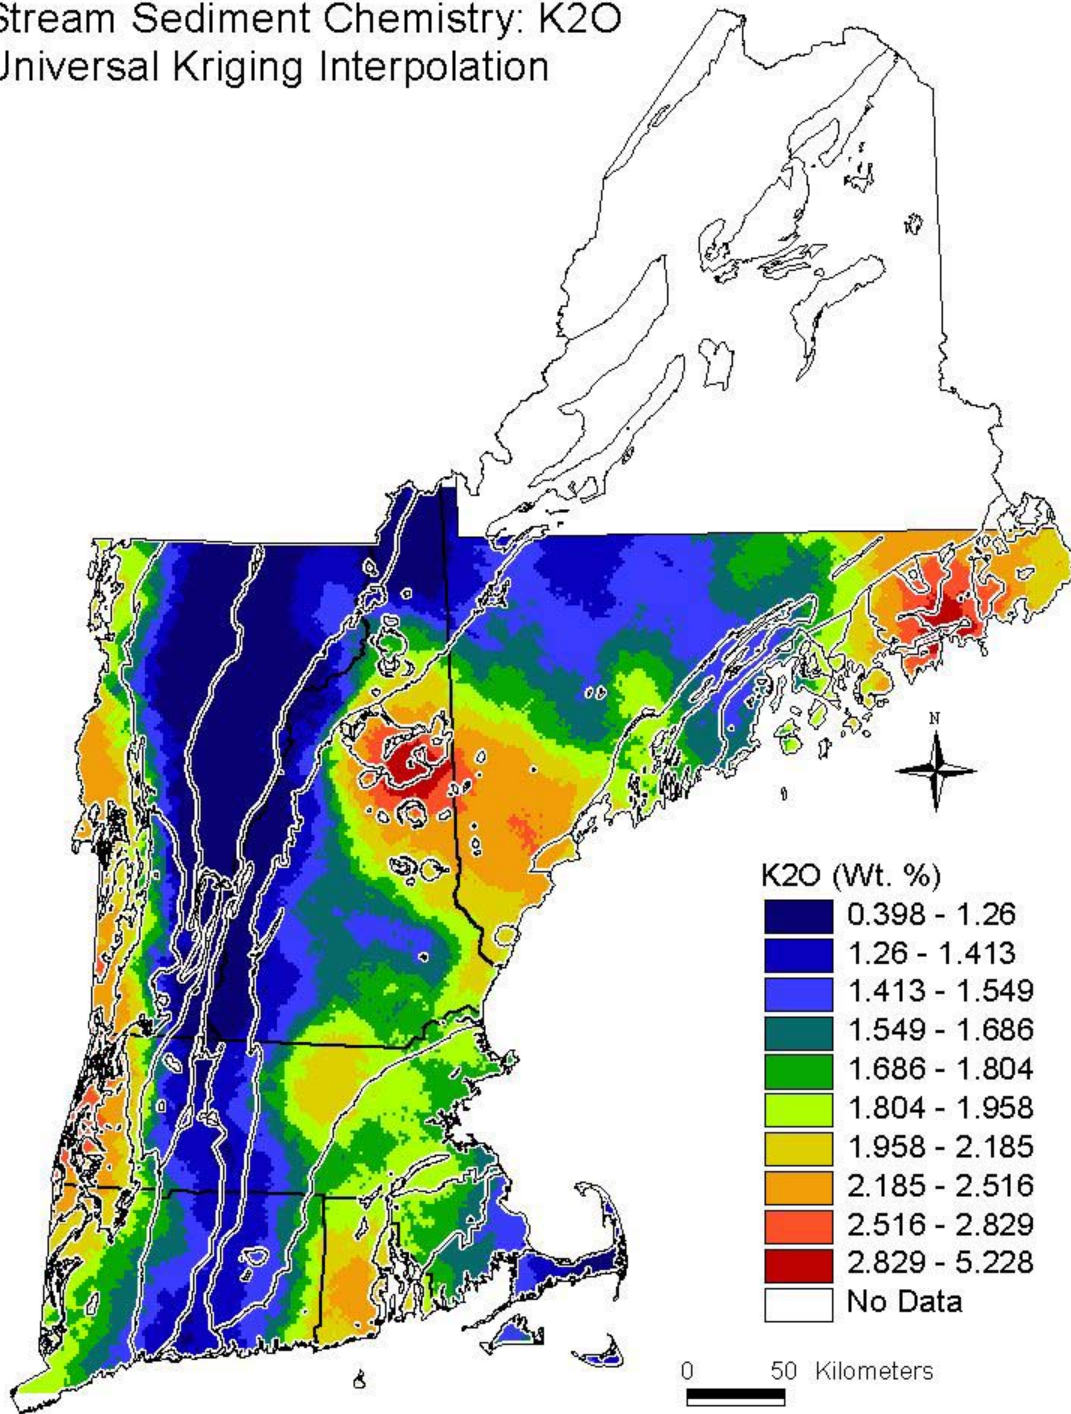

Stream Sediment Chemistry of New England: Universal Kriging Interpolation Maps

for all elements (listed alphabetically, Al₂O₃-Zr), with geologic province boundary overlay, are provided on the following pages **(2-26)**.

Stream Sediment Chemistry: Al₂O₃
Universal Kriging Interpolation

Stream Sediment Chemistry: As Universal Kriging Interpolation

Stream Sediment Chemistry: Ba Universal Kriging Interpolation

Stream Sediment Chemistry: CaO
Universal Kriging Interpolation

Stream Sediment Chemistry: Ce Universal Kriging Interpolation

Stream Sediment Chemistry: Ce/Yb(n)
Universal Kriging Interpolation

Stream Sediment Chemistry: Cu
Universal Kriging Interpolation

Stream Sediment Chemistry: Fe₂O₃
Universal Kriging Interpolation

Stream Sediment Chemistry: Hg Universal Kriging Interpolation

Stream Sediment Chemistry: K₂O
Universal Kriging Interpolation

Stream Sediment Chemistry: La Universal Kriging Interpolation

Stream Sediment Chemistry: MgO Universal Kriging Interpolation