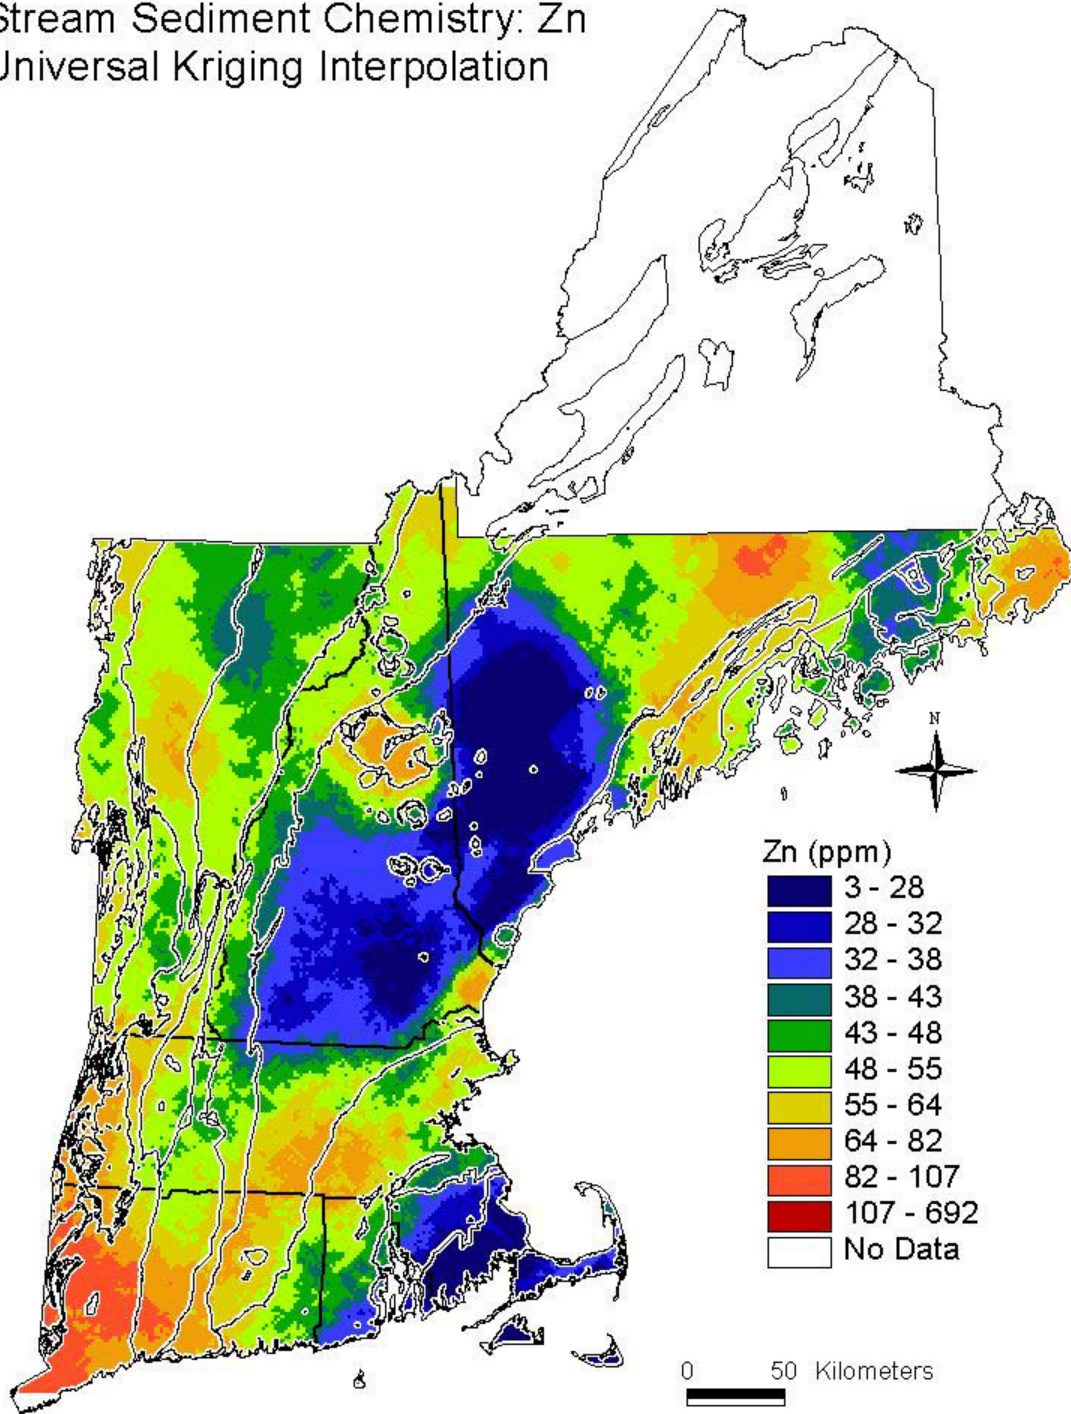

Stream Sediment Chemistry of New England: Universal Kriging Interpolation Maps

for all elements (listed alphabetically, Al₂O₃-Zr), with geologic province boundary overlay, are provided on the following pages **(2-26)**.

Stream Sediment Chemistry: Al₂O₃
Universal Kriging Interpolation

Stream Sediment Chemistry: As Universal Kriging Interpolation

Stream Sediment Chemistry: Ba Universal Kriging Interpolation

Stream Sediment Chemistry: CaO
Universal Kriging Interpolation

Stream Sediment Chemistry: Ce Universal Kriging Interpolation

Stream Sediment Chemistry: Ce/Yb(n)
Universal Kriging Interpolation

Stream Sediment Chemistry: Cu
Universal Kriging Interpolation

Stream Sediment Chemistry: Fe₂O₃
Universal Kriging Interpolation

Stream Sediment Chemistry: Zr Universal Kriging Interpolation