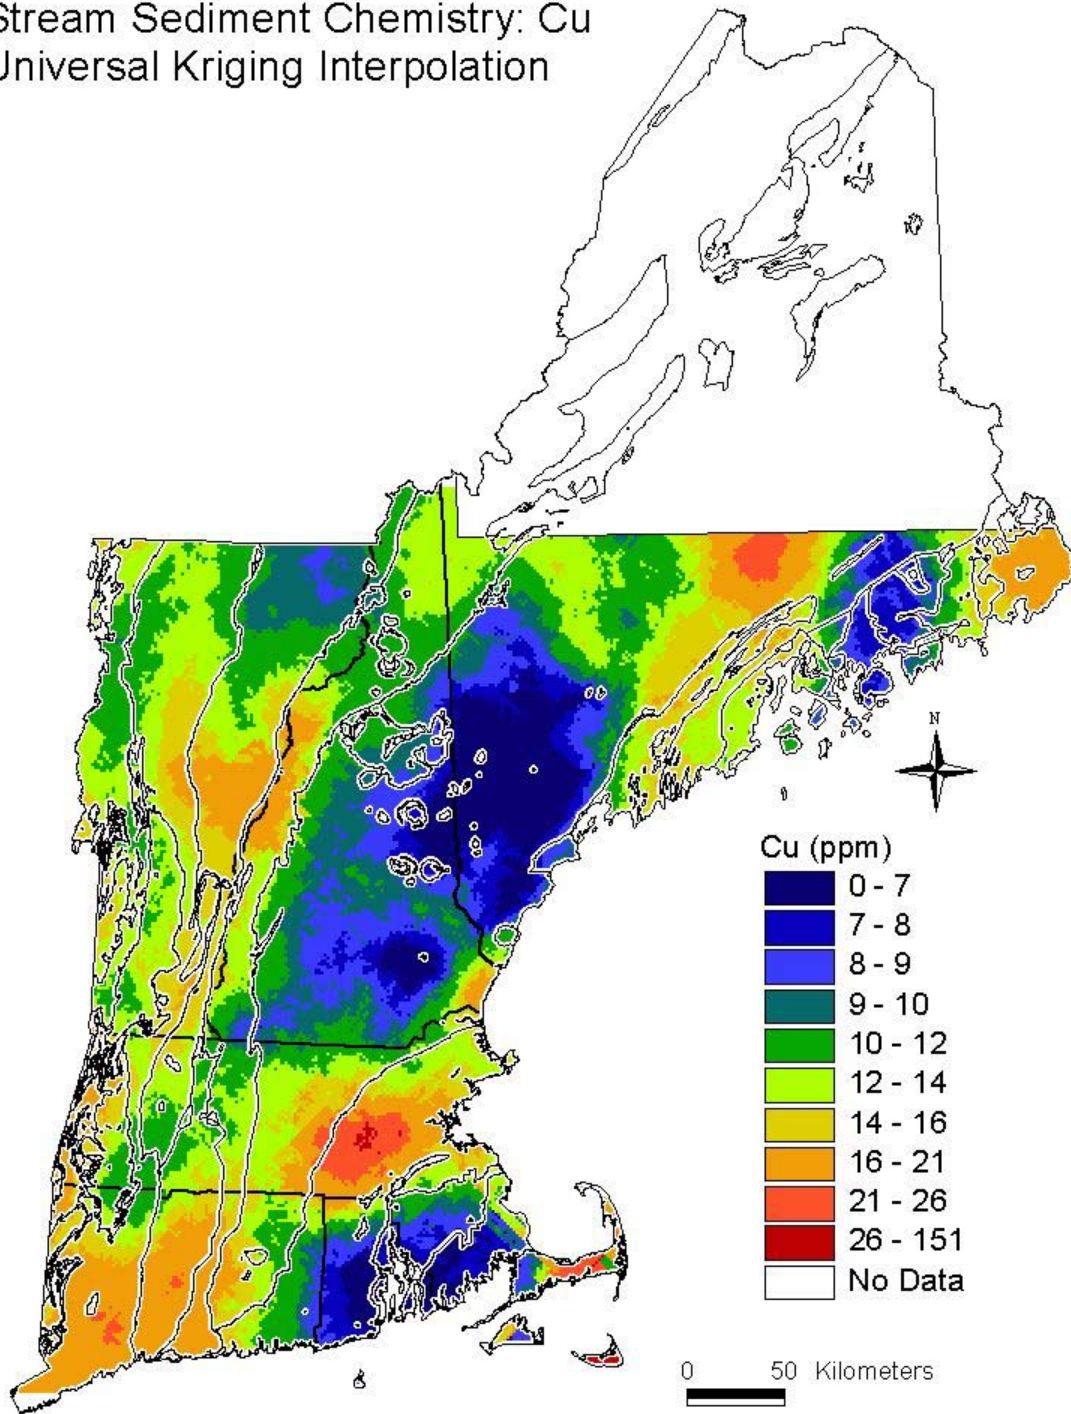

Stream Sediment Chemistry of New England: Universal Kriging Interpolation Maps

for all elements (listed alphabetically, Al₂O₃-Zr), with geologic province boundary overlay, are provided on the following pages **(2-26)**.

Stream Sediment Chemistry: Al₂O₃
Universal Kriging Interpolation

Stream Sediment Chemistry: As Universal Kriging Interpolation

Stream Sediment Chemistry: Ba Universal Kriging Interpolation

Stream Sediment Chemistry: CaO
Universal Kriging Interpolation

Stream Sediment Chemistry: Ce Universal Kriging Interpolation

Stream Sediment Chemistry: Ce/Yb(n)
Universal Kriging Interpolation

Stream Sediment Chemistry: Cu
Universal Kriging Interpolation

Stream Sediment Chemistry: Fe₂O₃
Universal Kriging Interpolation

Stream Sediment Chemistry: Zr Universal Kriging Interpolation