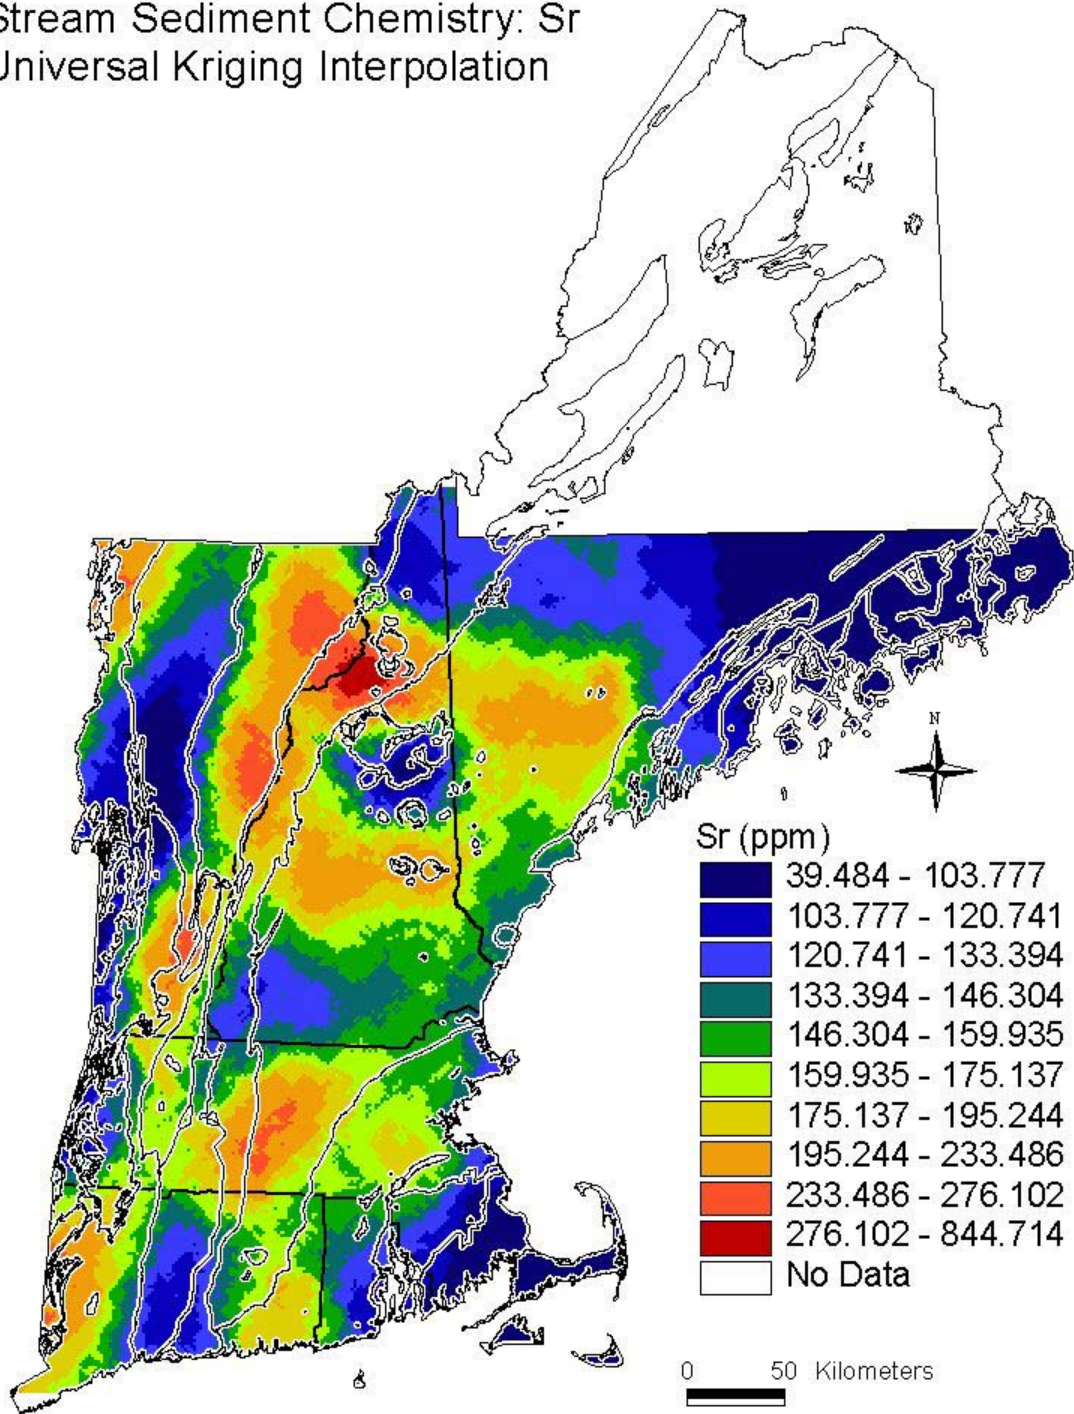

Stream Sediment Chemistry: Sr Universal Kriging Interpolation