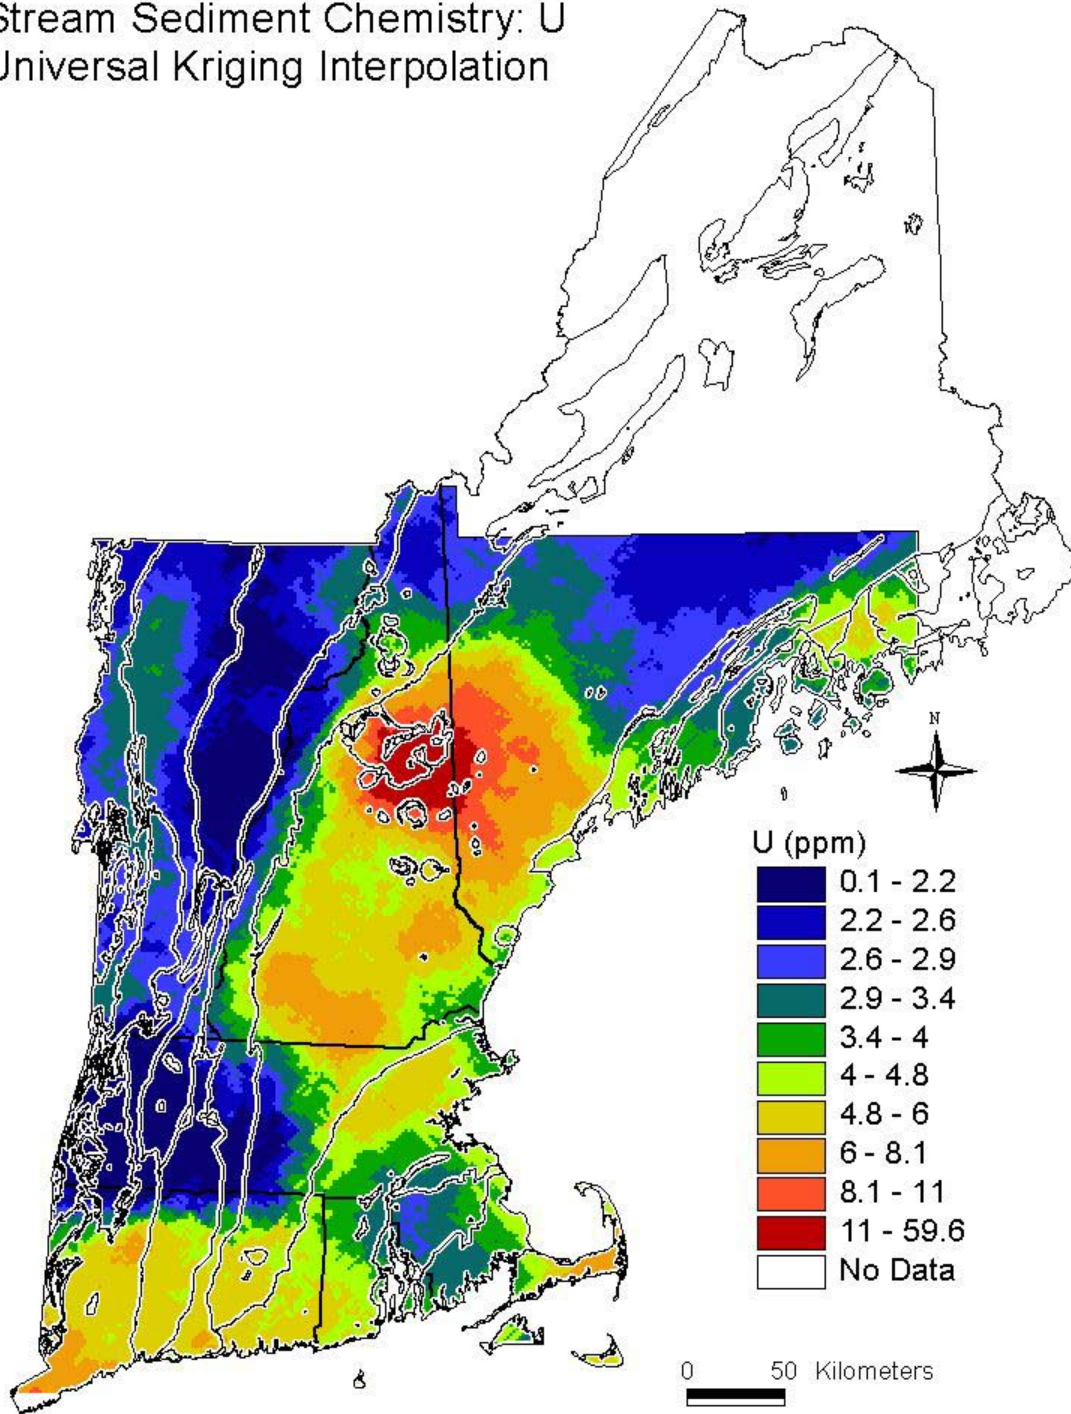

Stream Sediment Chemistry: U
Universal Kriging Interpolation