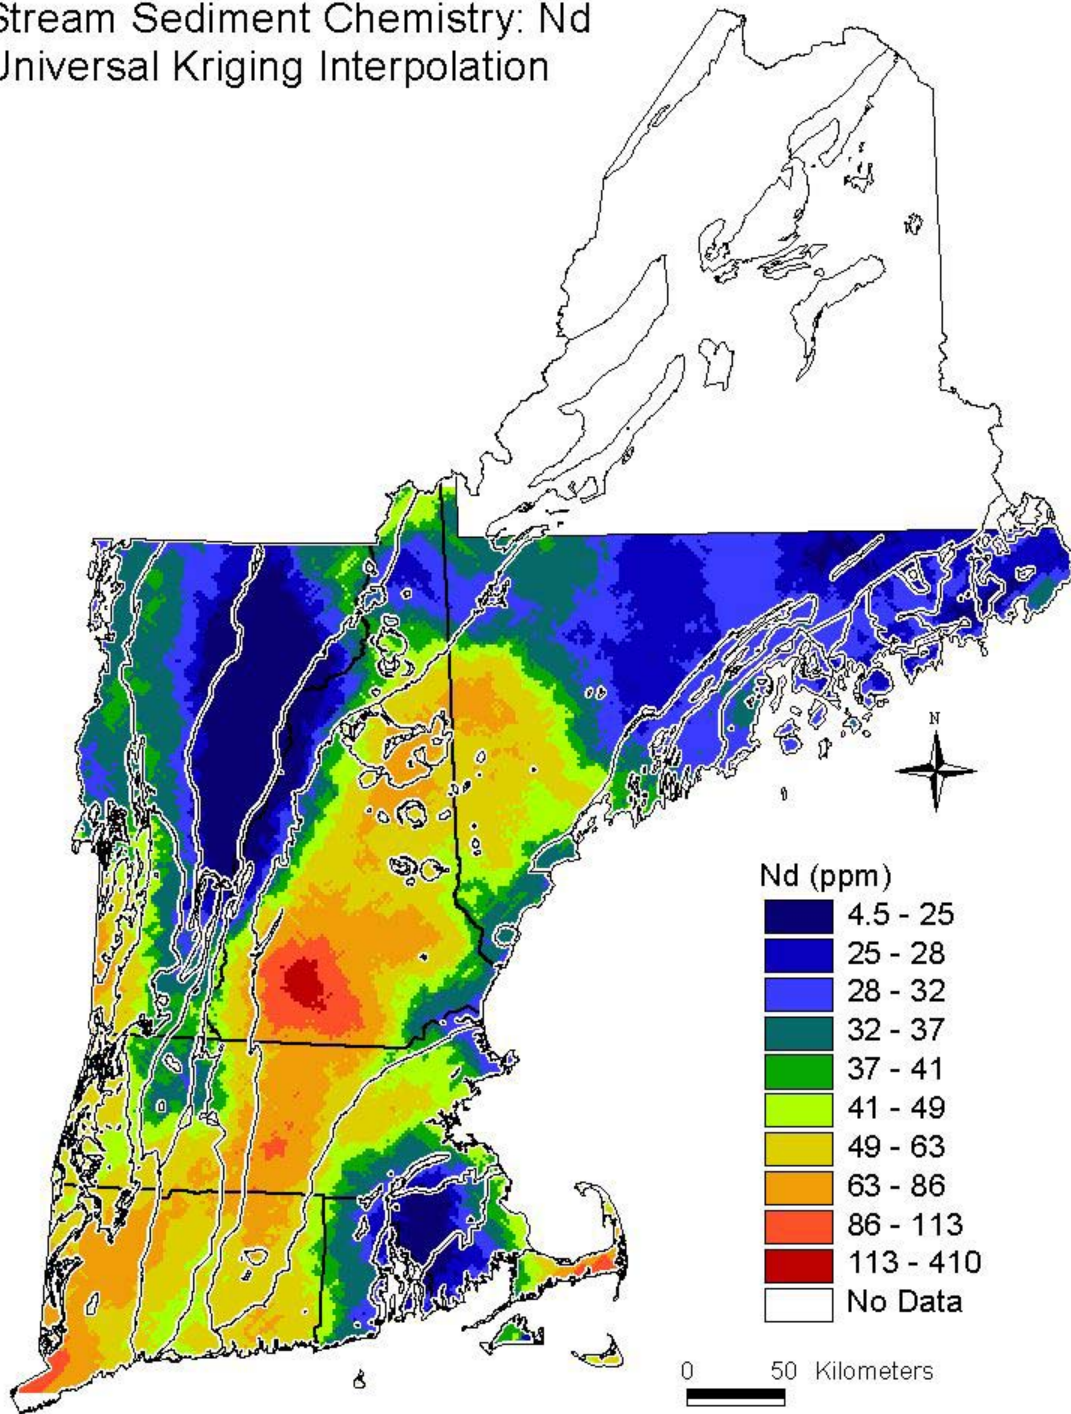

Stream Sediment Chemistry: Nd
Universal Kriging Interpolation