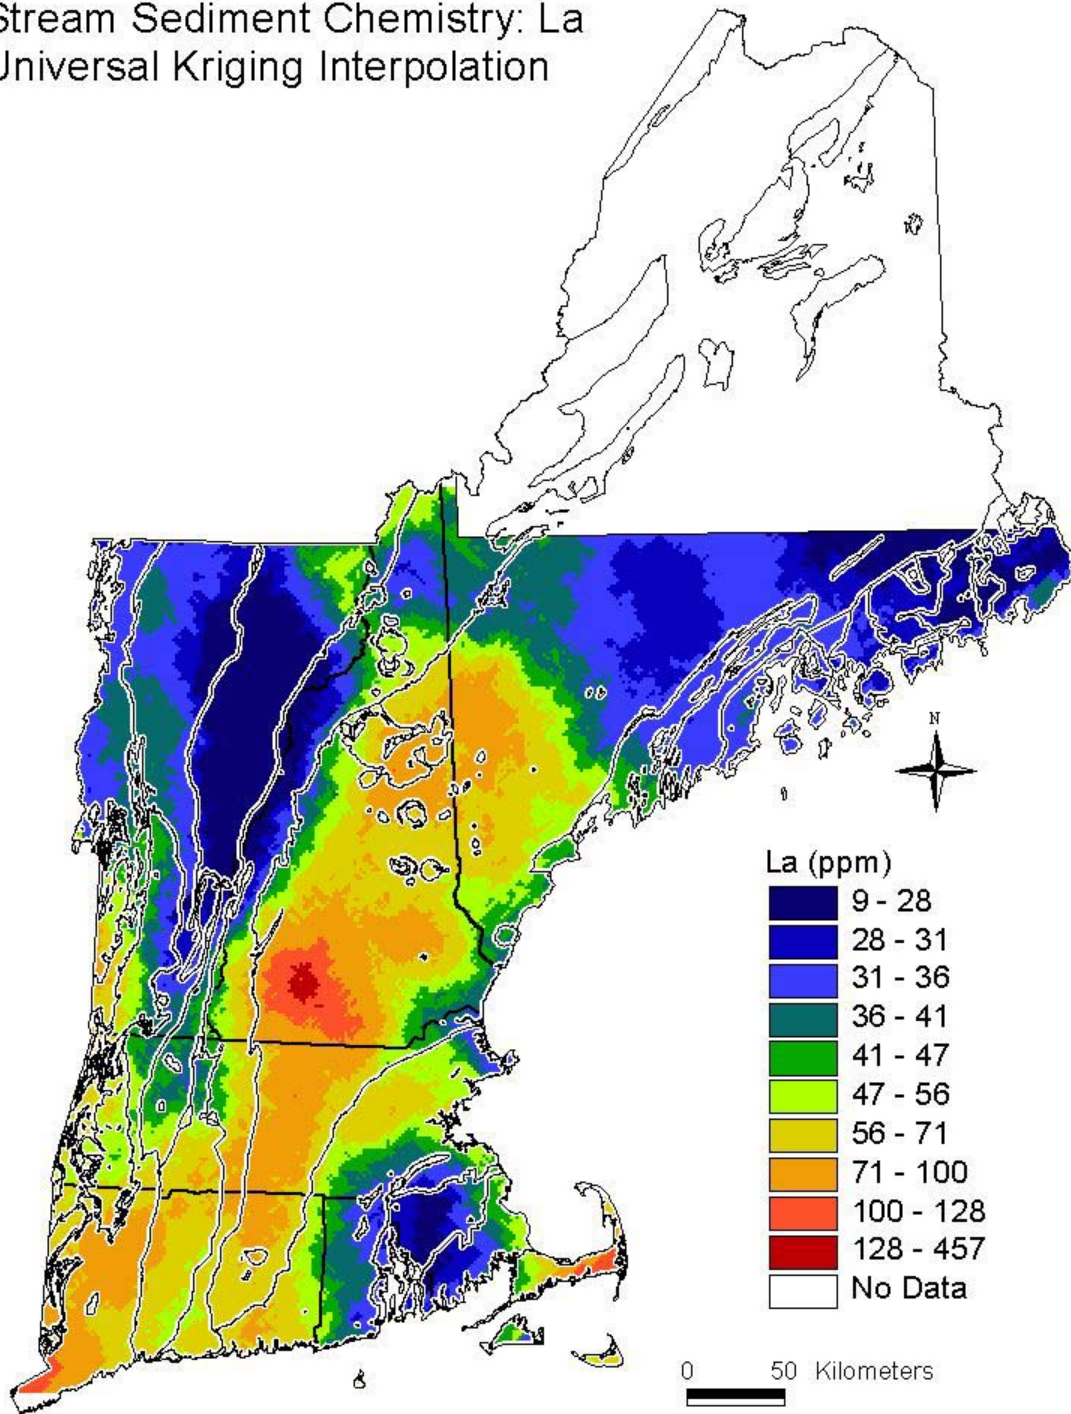

Stream Sediment Chemistry of New England: Universal Kriging Interpolation Maps

for all elements (listed alphabetically, Al₂O₃-Zr), with geologic province boundary overlay, are provided on the following pages **(2-26)**.

Stream Sediment Chemistry: Al₂O₃
Universal Kriging Interpolation

Stream Sediment Chemistry: As Universal Kriging Interpolation

Stream Sediment Chemistry: Ba Universal Kriging Interpolation

Stream Sediment Chemistry: CaO
Universal Kriging Interpolation

Stream Sediment Chemistry: Ce Universal Kriging Interpolation

Stream Sediment Chemistry: Ce/Yb(n)
Universal Kriging Interpolation

Stream Sediment Chemistry: Cu
Universal Kriging Interpolation

Stream Sediment Chemistry: Fe₂O₃
Universal Kriging Interpolation

Stream Sediment Chemistry: Hg Universal Kriging Interpolation

Stream Sediment Chemistry: K₂O
Universal Kriging Interpolation

Stream Sediment Chemistry: La Universal Kriging Interpolation

Stream Sediment Chemistry: MgO Universal Kriging Interpolation