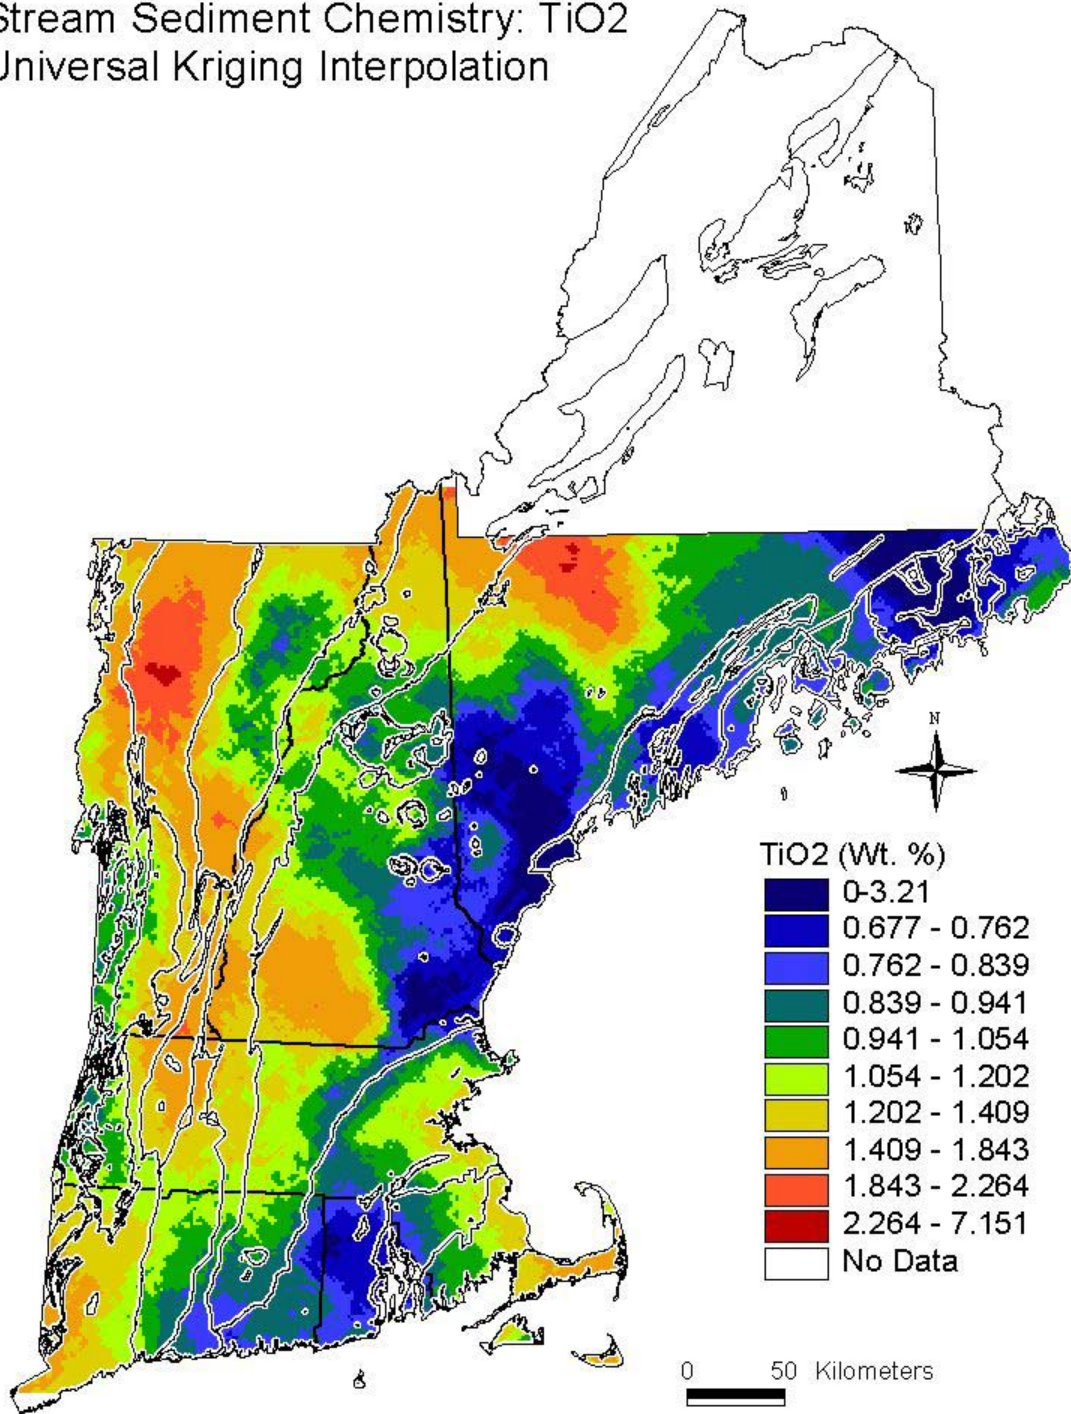

Stream Sediment Chemistry of New England: Universal Kriging Interpolation Maps

for all elements (listed alphabetically, Al₂O₃-Zr), with geologic province boundary overlay, are provided on the following pages **(2-26)**.

Stream Sediment Chemistry: Al₂O₃
Universal Kriging Interpolation

Stream Sediment Chemistry: As Universal Kriging Interpolation

Stream Sediment Chemistry: Ba Universal Kriging Interpolation

Stream Sediment Chemistry: CaO
Universal Kriging Interpolation

Stream Sediment Chemistry: Ce Universal Kriging Interpolation

Stream Sediment Chemistry: Ce/Yb(n)
Universal Kriging Interpolation

Stream Sediment Chemistry: Cu
Universal Kriging Interpolation

Stream Sediment Chemistry: Fe₂O₃
Universal Kriging Interpolation

Stream Sediment Chemistry: SiO₂
Universal Kriging Interpolation

Stream Sediment Chemistry: Sr Universal Kriging Interpolation

Stream Sediment Chemistry: Th Universal Kriging Interpolation

Stream Sediment Chemistry: TiO₂
Universal Kriging Interpolation