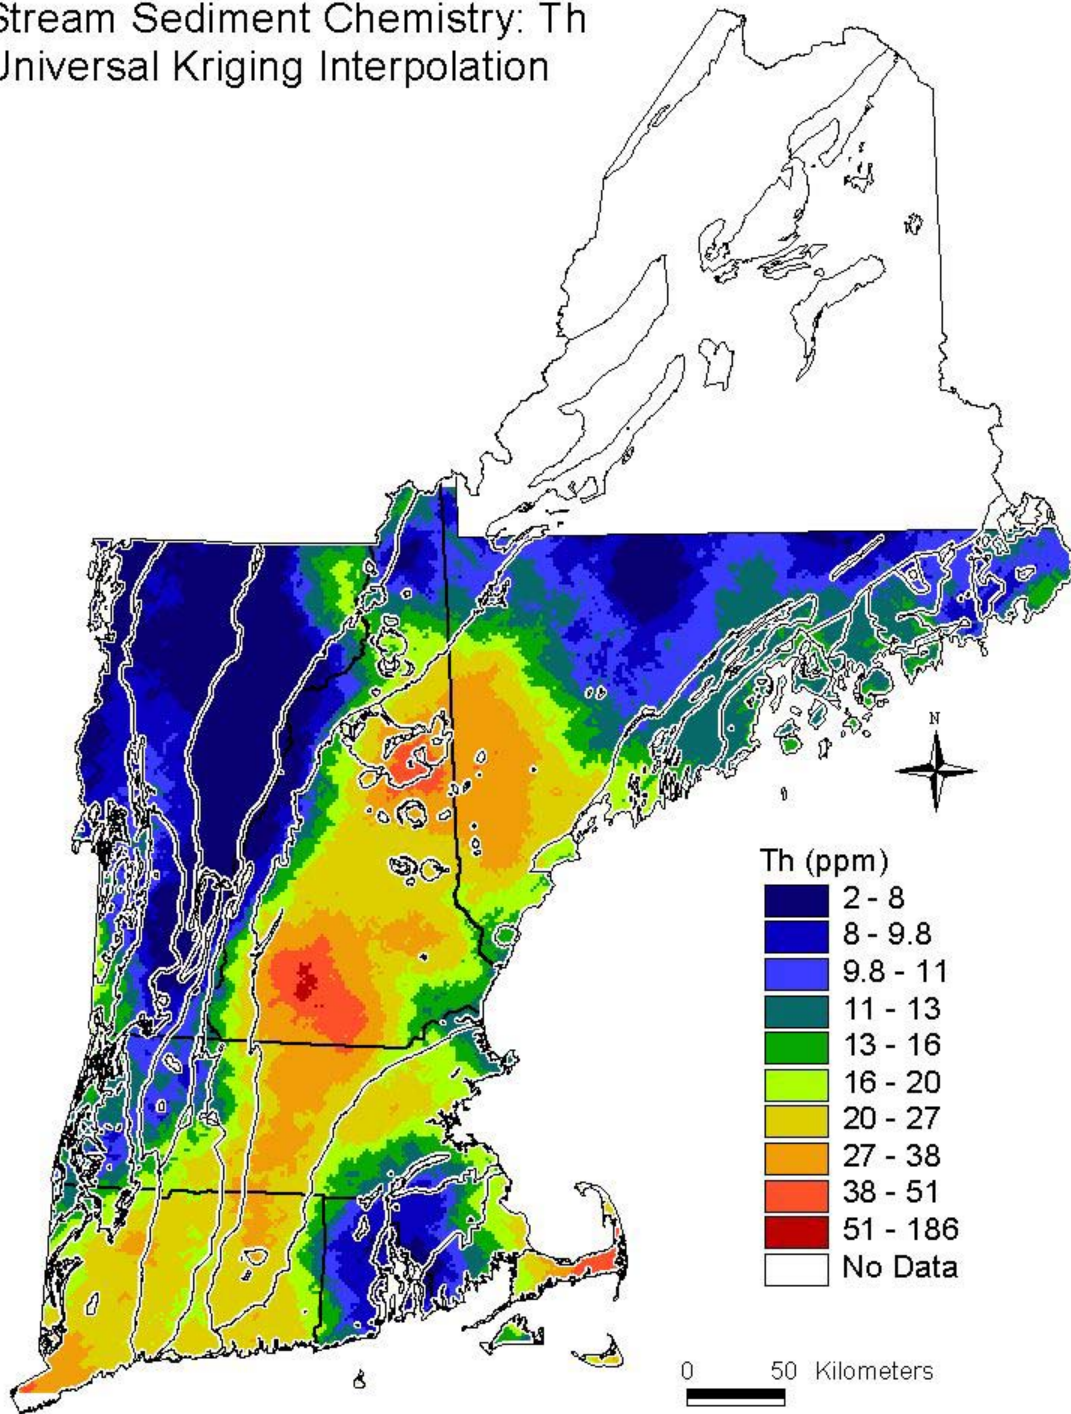

Stream Sediment Chemistry: Th Universal Kriging Interpolation