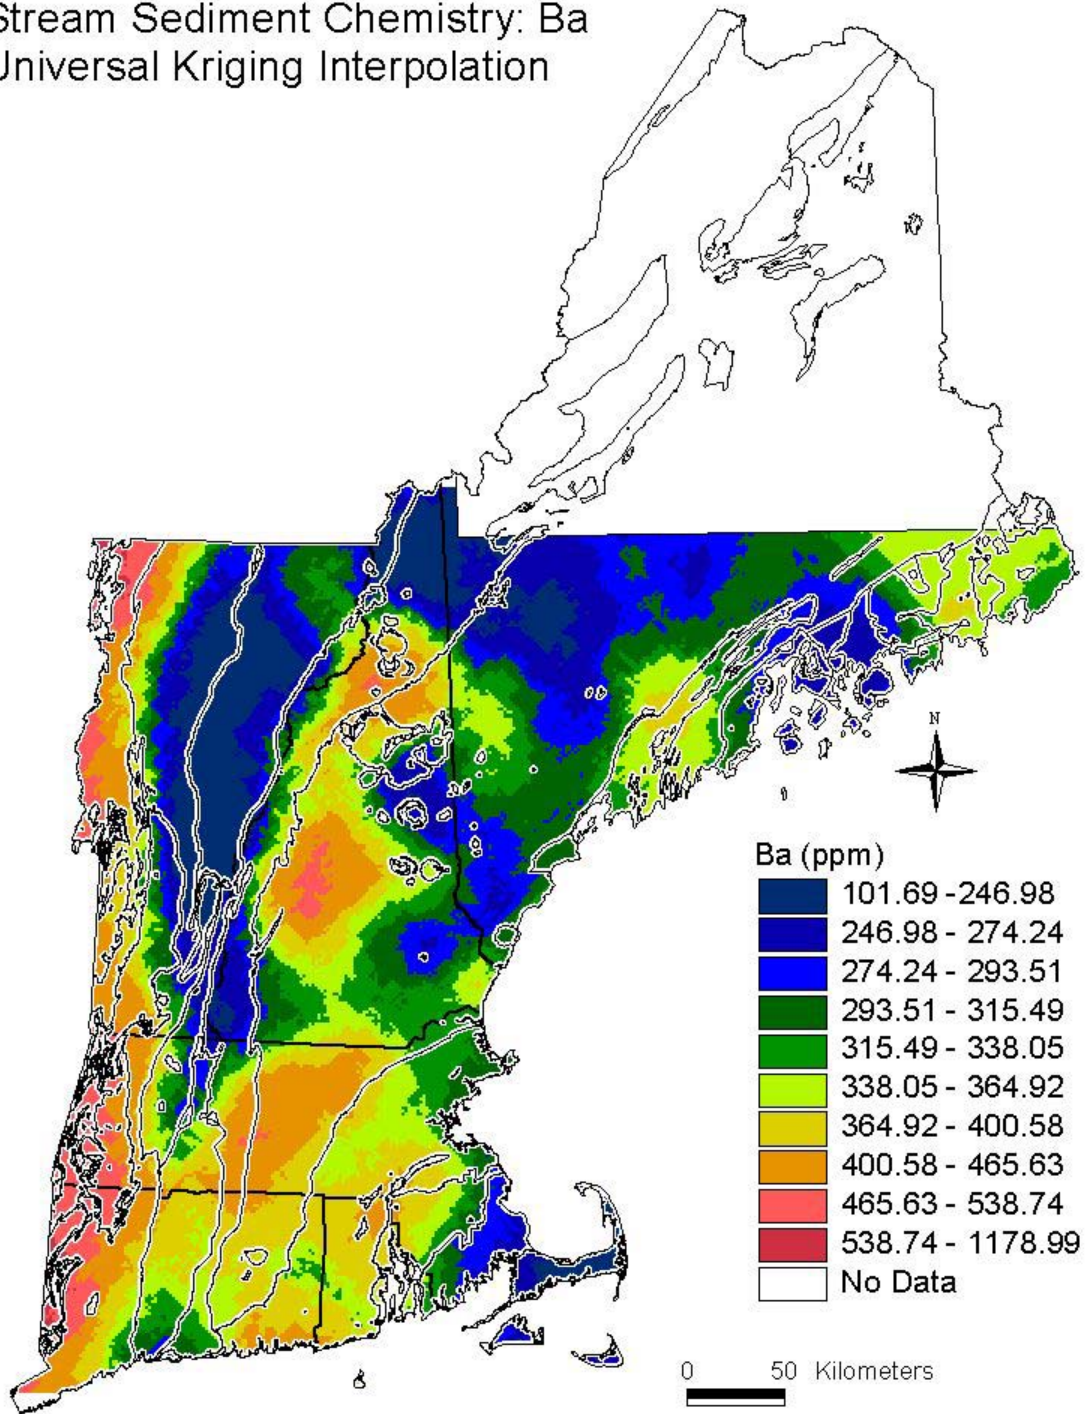

Stream Sediment Chemistry of New England: Universal Kriging Interpolation Maps

for all elements (listed alphabetically, Al₂O₃-Zr), with geologic province boundary overlay, are provided on the following pages **(2-26)**.

Stream Sediment Chemistry: Al₂O₃
Universal Kriging Interpolation

Stream Sediment Chemistry: As Universal Kriging Interpolation

Stream Sediment Chemistry: Ba Universal Kriging Interpolation

Stream Sediment Chemistry: CaO
Universal Kriging Interpolation

Stream Sediment Chemistry: Ce Universal Kriging Interpolation

Stream Sediment Chemistry: Ce/Yb(n)
Universal Kriging Interpolation

Stream Sediment Chemistry: Cu
Universal Kriging Interpolation

Stream Sediment Chemistry: Fe₂O₃
Universal Kriging Interpolation

Stream Sediment Chemistry: Zr Universal Kriging Interpolation