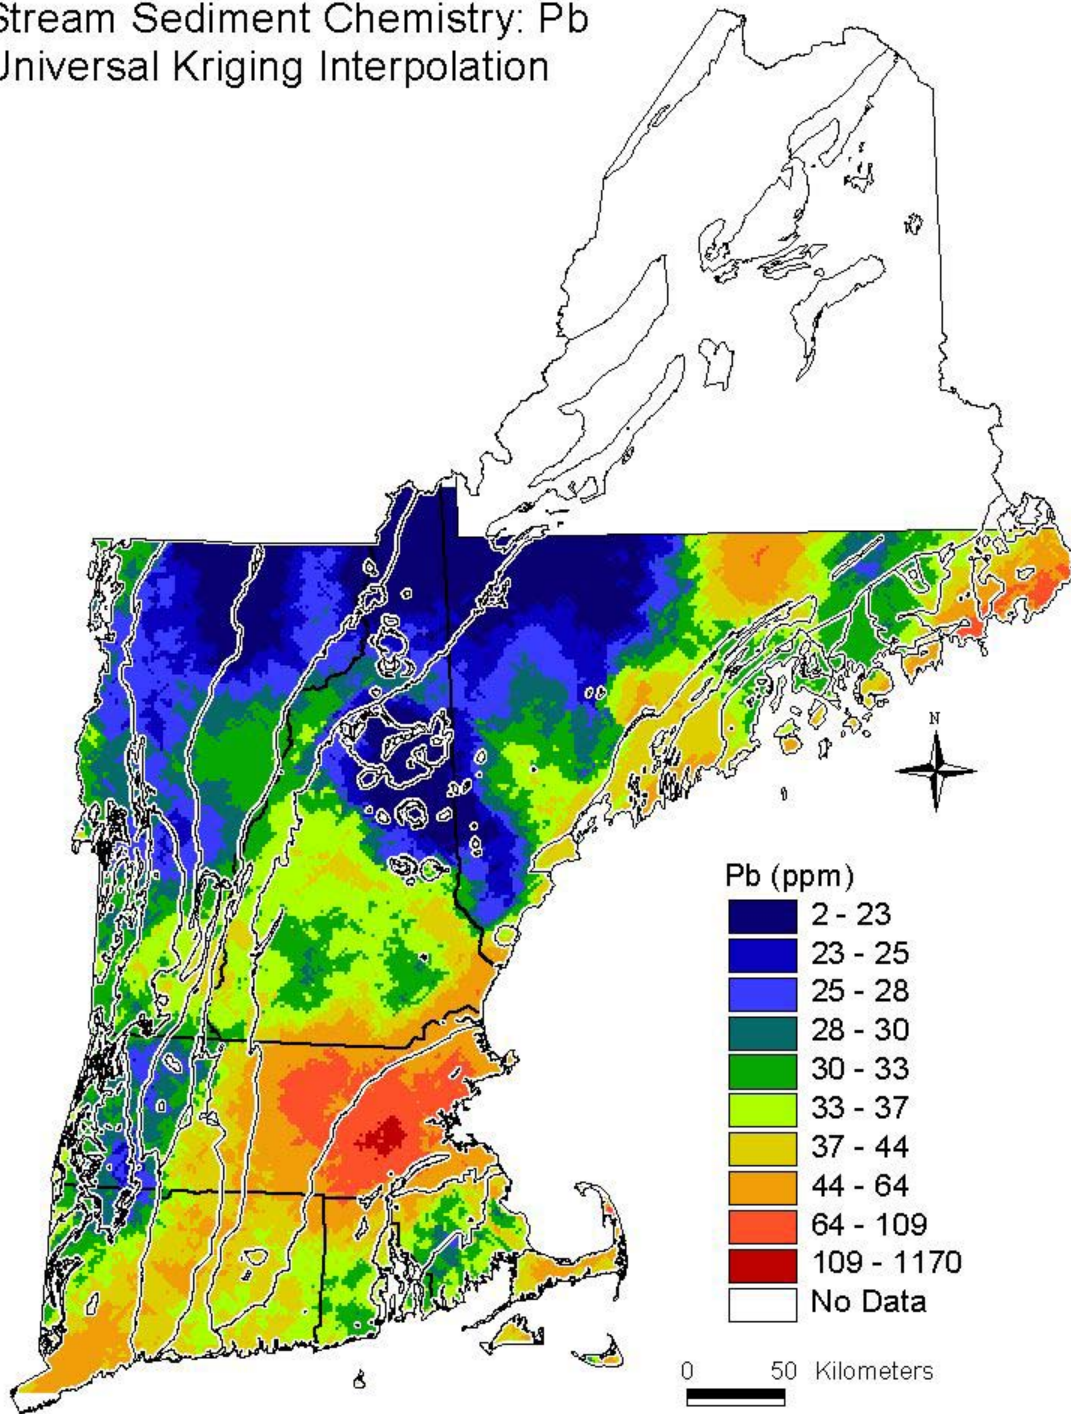

Stream Sediment Chemistry: Pb Universal Kriging Interpolation