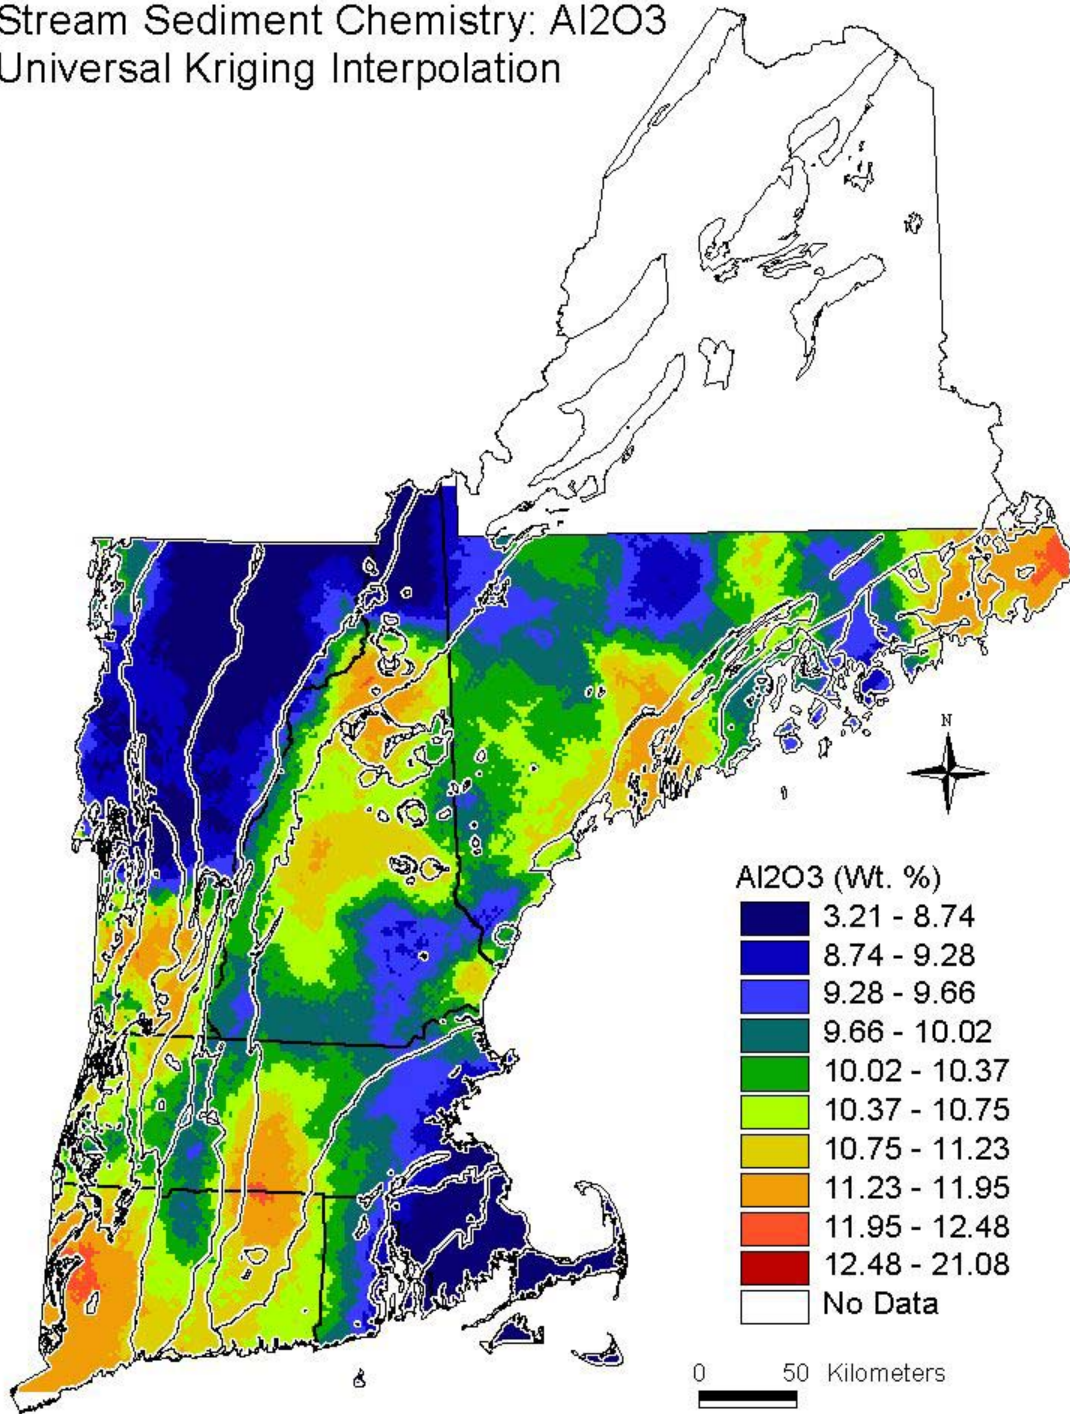

Stream Sediment Chemistry of New England: Universal Kriging Interpolation Maps

for all elements (listed alphabetically, Al₂O₃-Zr), with geologic province boundary overlay, are provided on the following pages **(2-26)**.

Stream Sediment Chemistry: Al₂O₃
Universal Kriging Interpolation

Stream Sediment Chemistry: As Universal Kriging Interpolation

Stream Sediment Chemistry: Ba Universal Kriging Interpolation

Stream Sediment Chemistry: CaO
Universal Kriging Interpolation

Stream Sediment Chemistry: Ce Universal Kriging Interpolation

Stream Sediment Chemistry: Ce/Yb(n)
Universal Kriging Interpolation

Stream Sediment Chemistry: Cu
Universal Kriging Interpolation

Stream Sediment Chemistry: Fe₂O₃
Universal Kriging Interpolation

Stream Sediment Chemistry: Zr Universal Kriging Interpolation