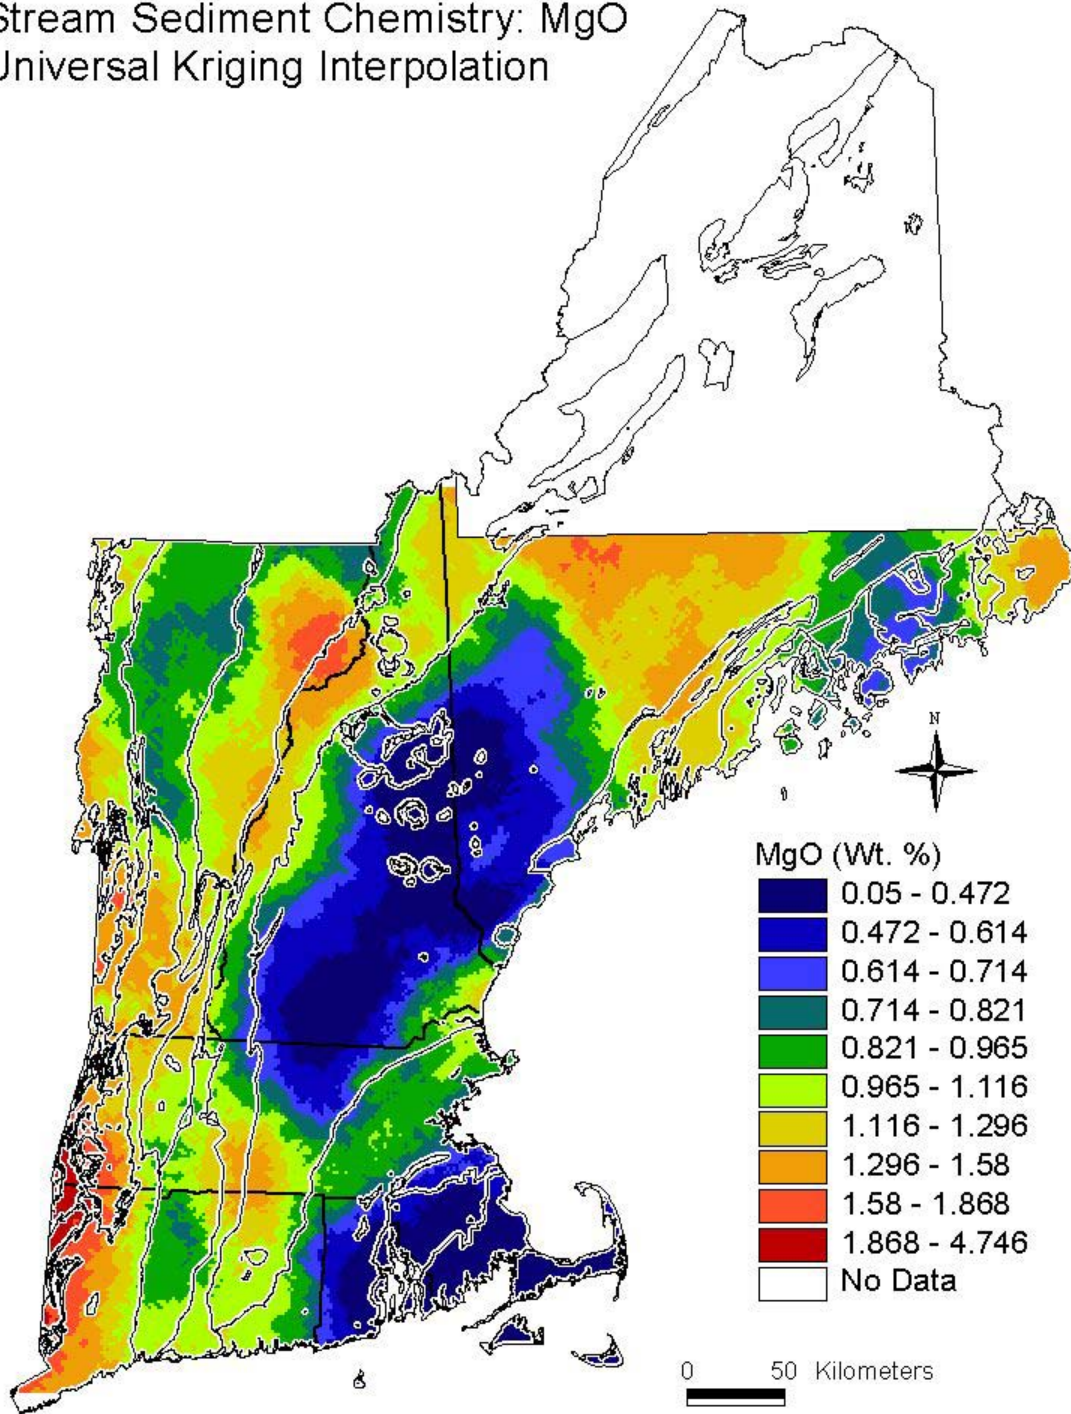

Stream Sediment Chemistry of New England: Universal Kriging Interpolation Maps

for all elements (listed alphabetically, Al₂O₃-Zr), with geologic province boundary overlay, are provided on the following pages **(2-26)**.

Stream Sediment Chemistry: Al₂O₃
Universal Kriging Interpolation

Stream Sediment Chemistry: As Universal Kriging Interpolation

Stream Sediment Chemistry: Ba Universal Kriging Interpolation

Stream Sediment Chemistry: CaO
Universal Kriging Interpolation

Stream Sediment Chemistry: Ce Universal Kriging Interpolation

Stream Sediment Chemistry: Ce/Yb(n)
Universal Kriging Interpolation

Stream Sediment Chemistry: Cu
Universal Kriging Interpolation

Stream Sediment Chemistry: Fe₂O₃
Universal Kriging Interpolation

Stream Sediment Chemistry: Hg Universal Kriging Interpolation

Stream Sediment Chemistry: K₂O
Universal Kriging Interpolation

Stream Sediment Chemistry: La Universal Kriging Interpolation

Stream Sediment Chemistry: MgO Universal Kriging Interpolation