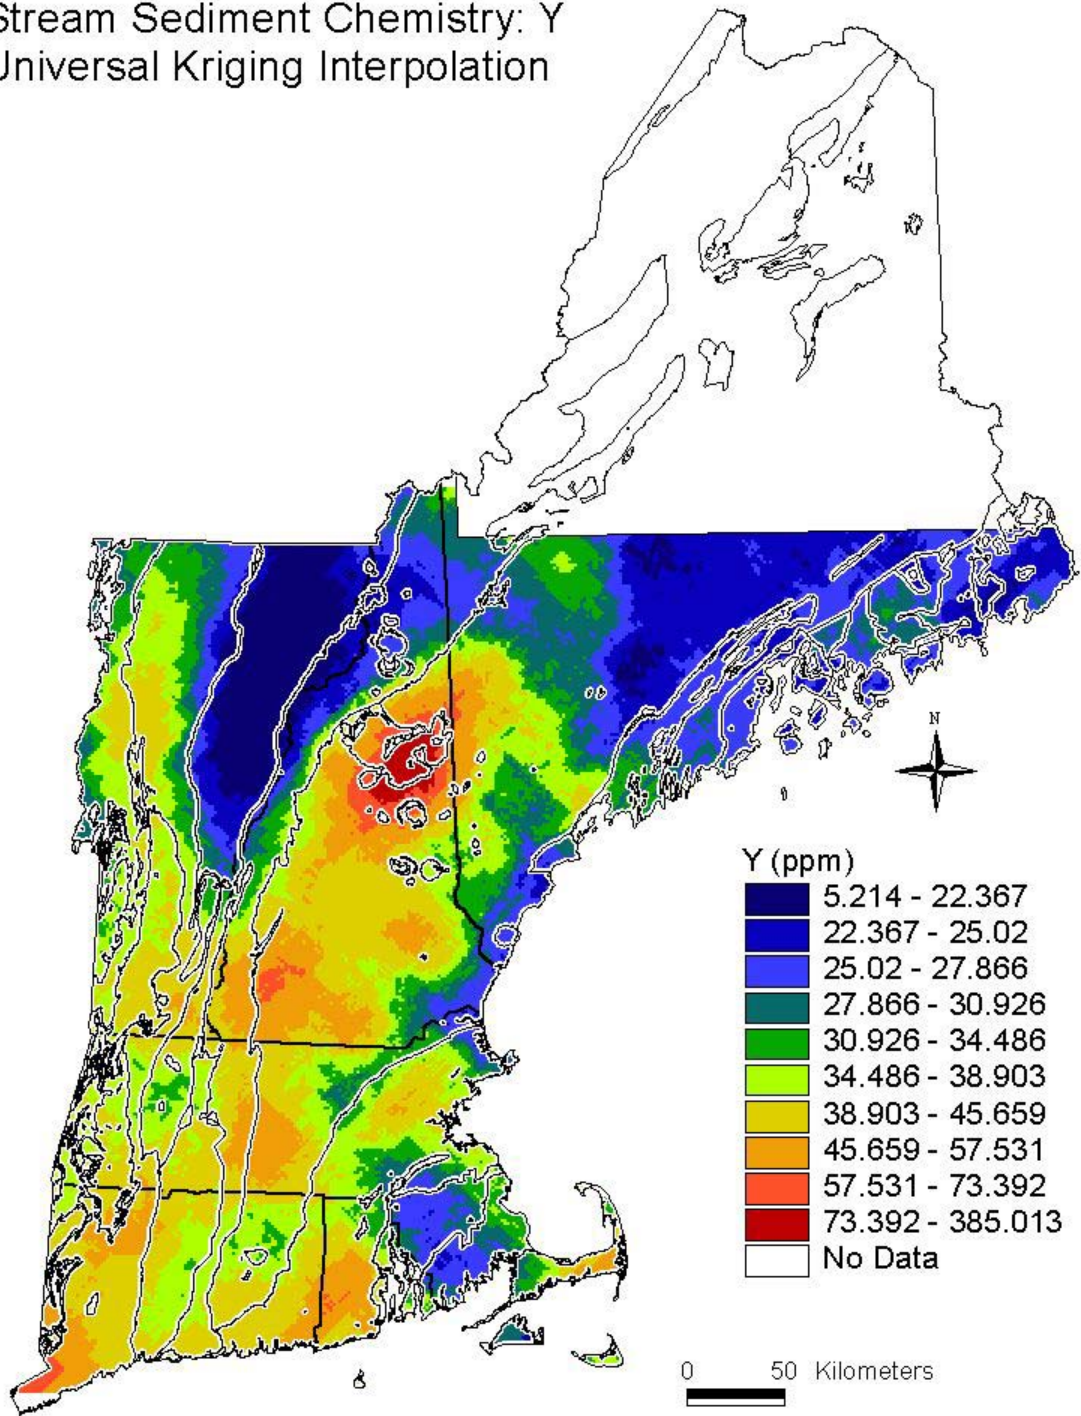

Stream Sediment Chemistry: Y Universal Kriging Interpolation