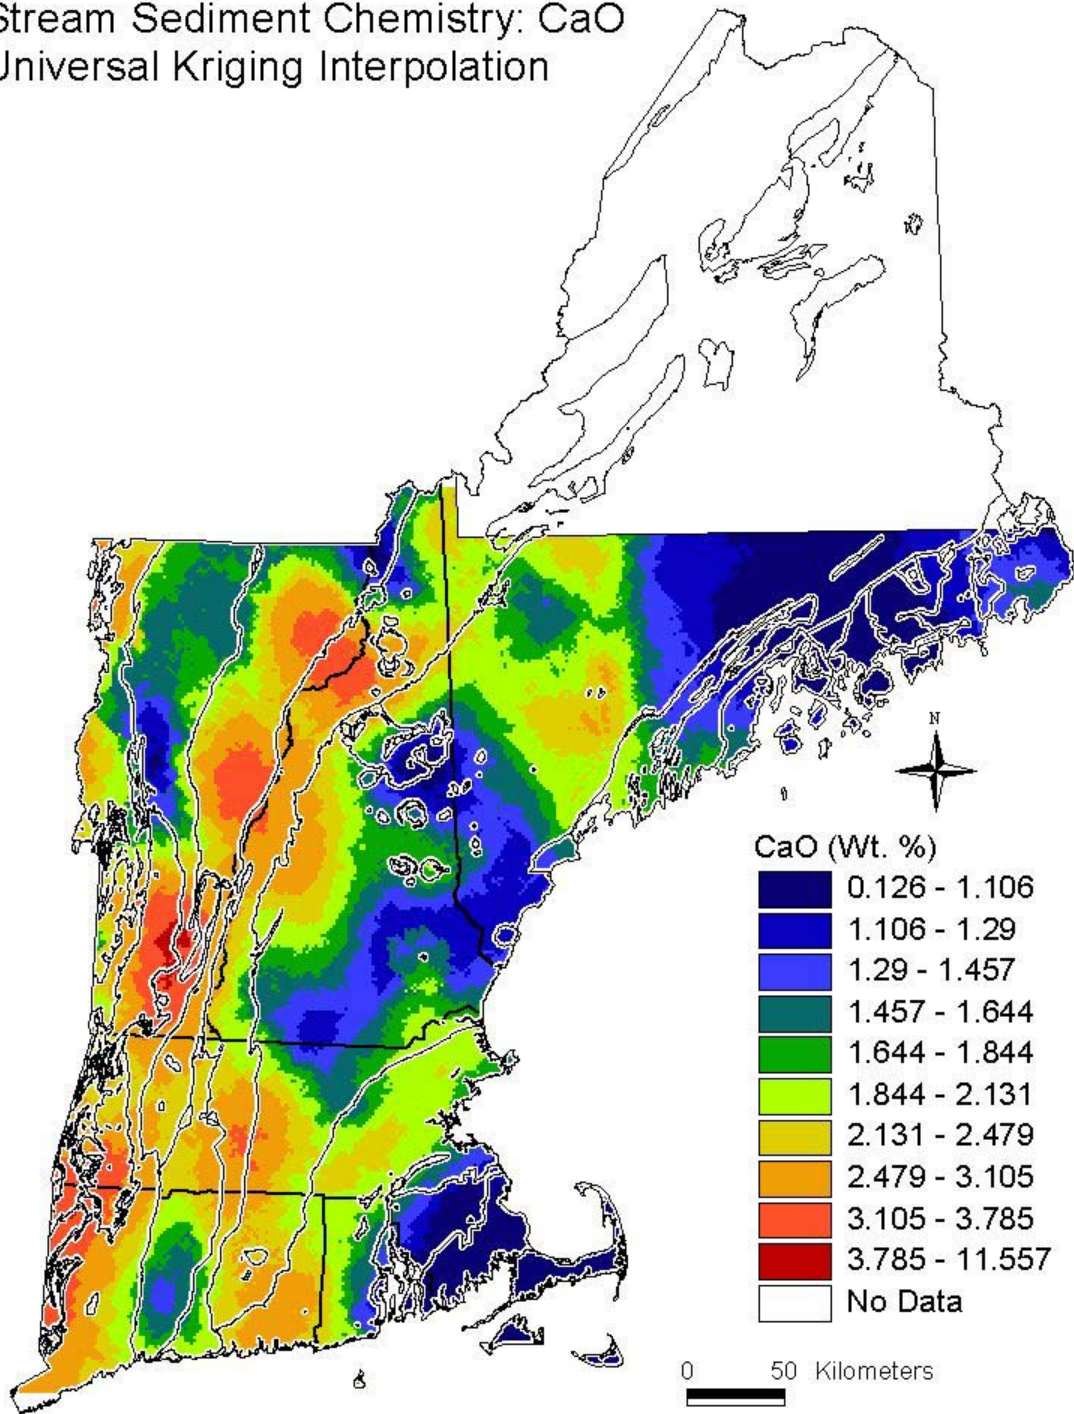

Stream Sediment Chemistry of New England: Universal Kriging Interpolation Maps

for all elements (listed alphabetically, Al₂O₃-Zr), with geologic province boundary overlay, are provided on the following pages **(2-26)**.

Stream Sediment Chemistry: Al₂O₃
Universal Kriging Interpolation

Stream Sediment Chemistry: As Universal Kriging Interpolation

Stream Sediment Chemistry: Ba Universal Kriging Interpolation

Stream Sediment Chemistry: CaO
Universal Kriging Interpolation

Stream Sediment Chemistry: Ce Universal Kriging Interpolation

Stream Sediment Chemistry: Ce/Yb(n)
Universal Kriging Interpolation

Stream Sediment Chemistry: Cu
Universal Kriging Interpolation

Stream Sediment Chemistry: Fe₂O₃
Universal Kriging Interpolation

Stream Sediment Chemistry: Zr Universal Kriging Interpolation