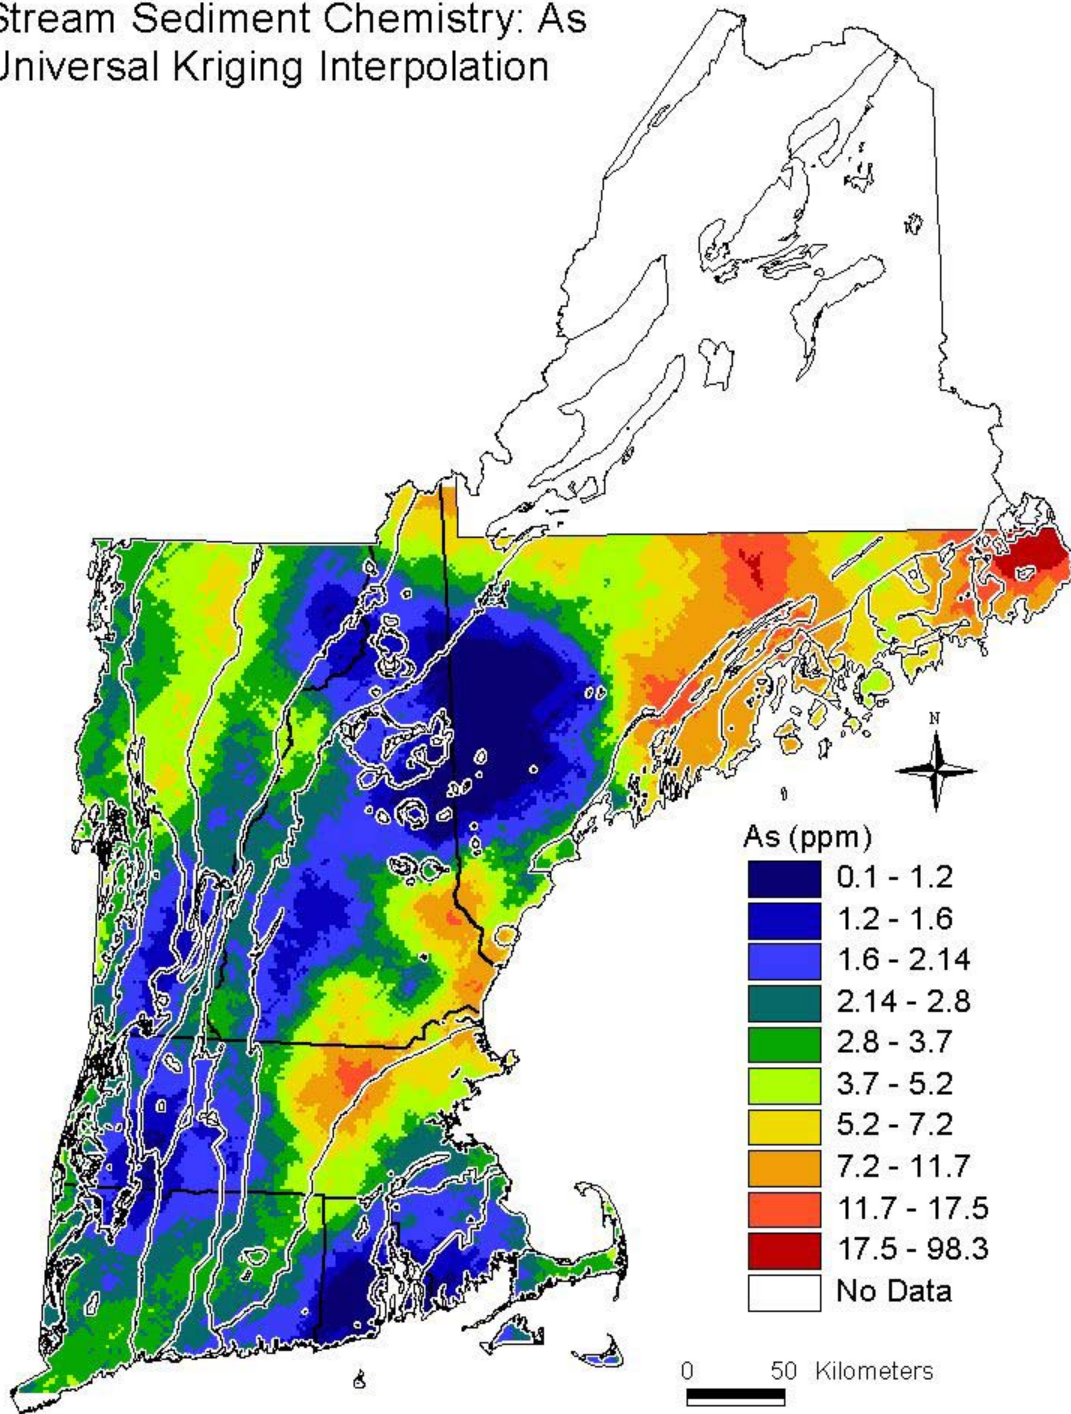

Stream Sediment Chemistry of New England: Universal Kriging Interpolation Maps

for all elements (listed alphabetically, Al₂O₃-Zr), with geologic province boundary overlay, are provided on the following pages **(2-26)**.

Stream Sediment Chemistry: Al₂O₃
Universal Kriging Interpolation

Stream Sediment Chemistry: As Universal Kriging Interpolation

Stream Sediment Chemistry: Ba Universal Kriging Interpolation

Stream Sediment Chemistry: CaO
Universal Kriging Interpolation

Stream Sediment Chemistry: Ce Universal Kriging Interpolation

Stream Sediment Chemistry: Ce/Yb(n)
Universal Kriging Interpolation

Stream Sediment Chemistry: Cu
Universal Kriging Interpolation

Stream Sediment Chemistry: Fe₂O₃
Universal Kriging Interpolation

Stream Sediment Chemistry: Zr Universal Kriging Interpolation