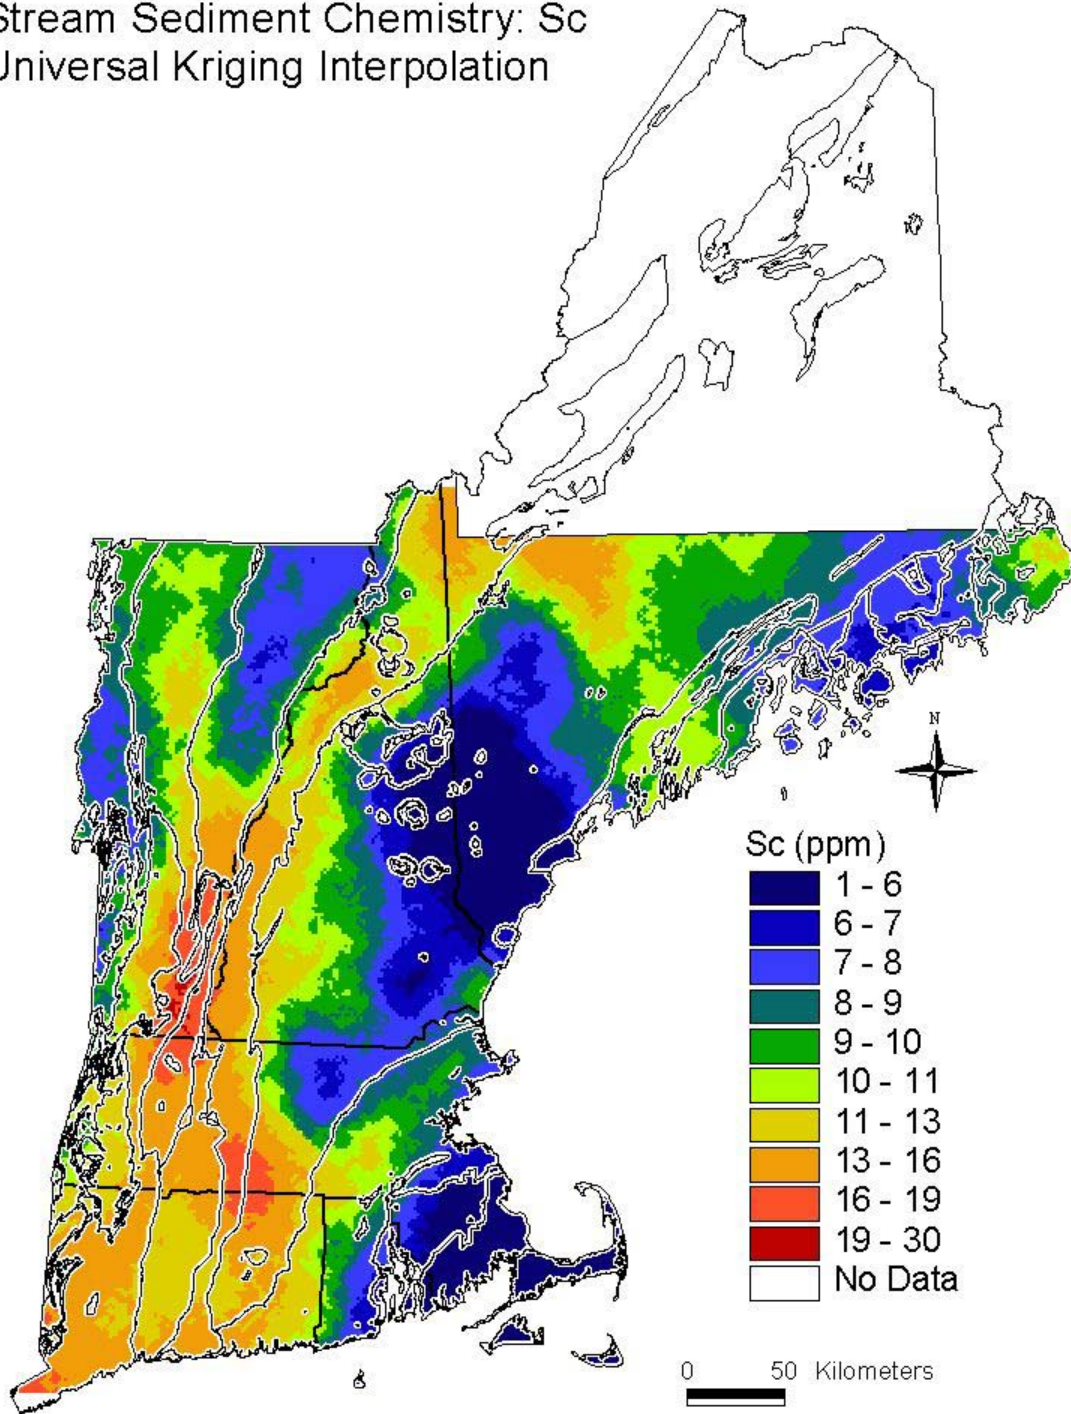

Stream Sediment Chemistry: Sc Universal Kriging Interpolation