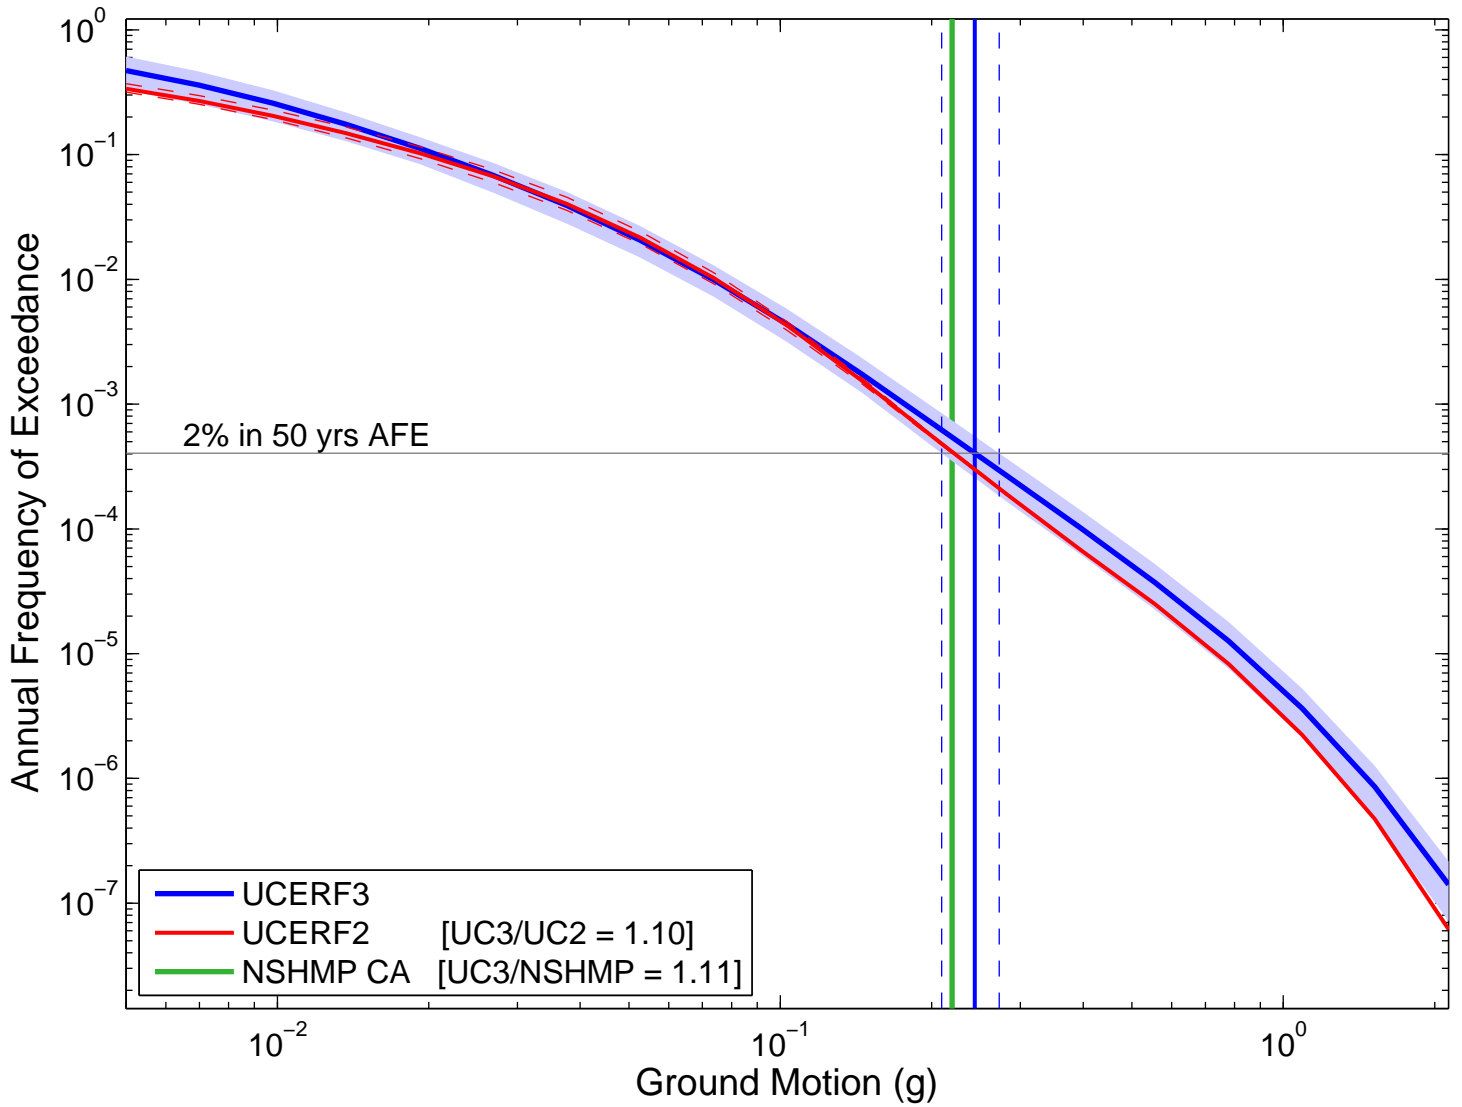

Sacramento (38.60, -121.50) : 2in50 : PGA

Logic Tree GM Distr.

Logic Tree Tornado