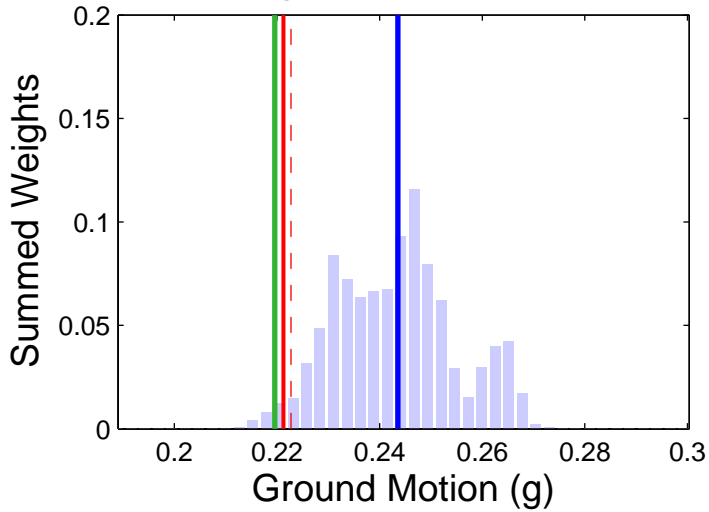

Sacramento (38.60, -121.50) : 2in50 : PGA

Logic Tree GM Distr.

Logic Tree Tornado