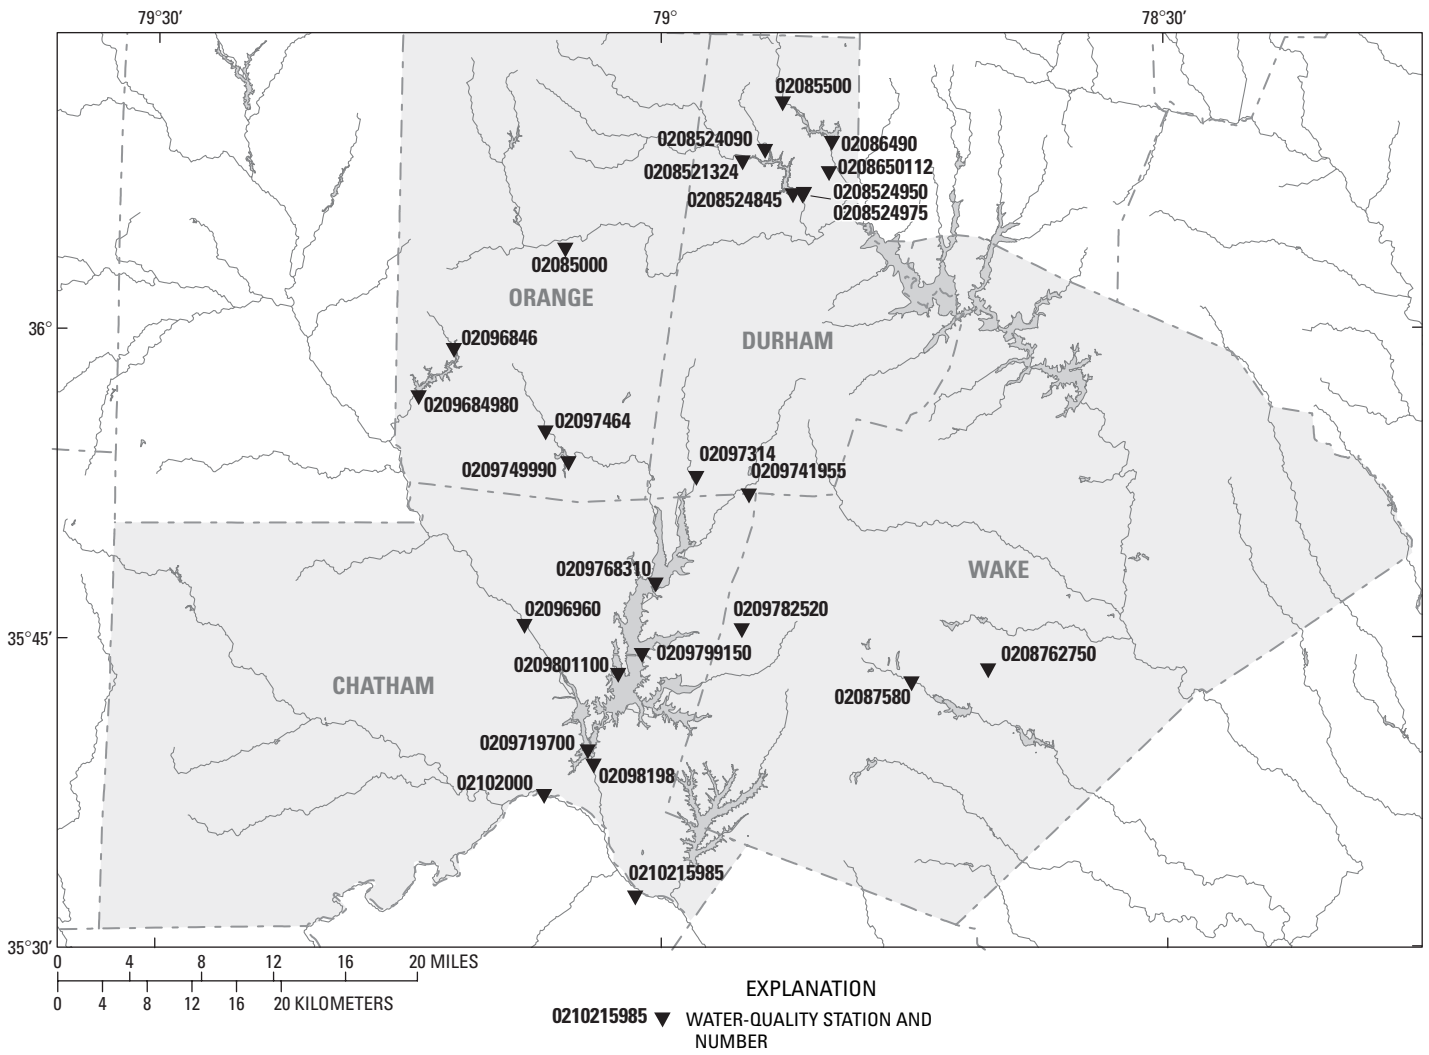

LOCATION OF CHATHAM, DURHAM, ORANGE, AND WAKE COUNTIES, NORTH CAROLINA

Figure 25. Locations of water-quality stations in Chatham, Durham, Orange, and Wake Counties, North Carolina.