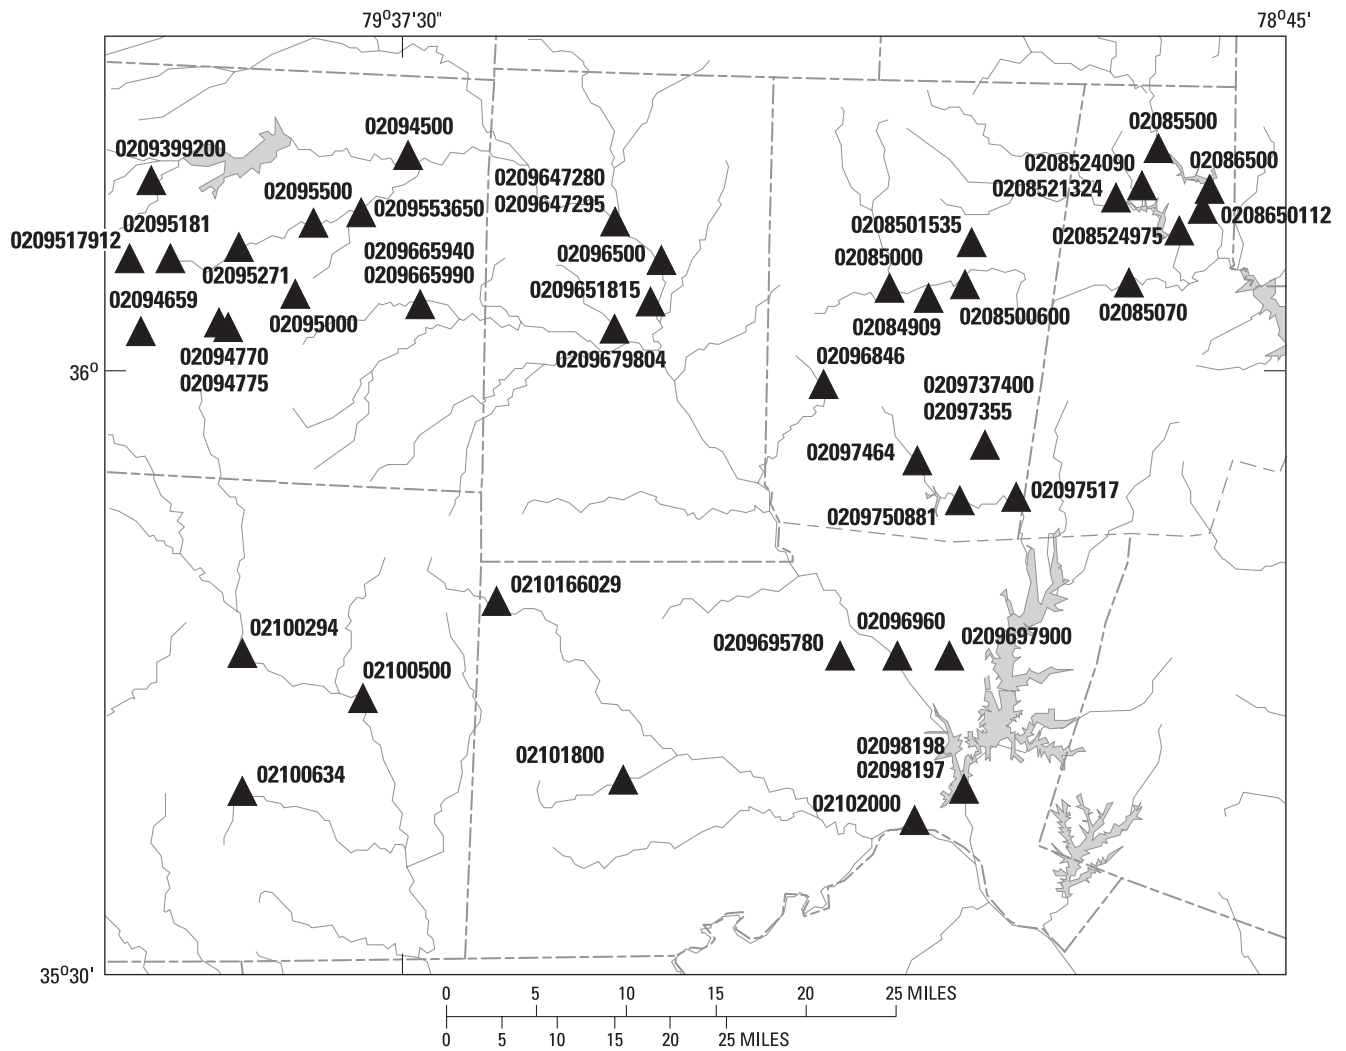

LOCATION OF SITES IN ALAMANCE, CHATHAM, DURHAM, GUILFORD, ORANGE AND RANDOLPH COUNTIES, NORTH CAROLINA

Figure 15.--Locations of gaging stations in Alamance, Chatham, Durham, Guilford, Orange, and Randolph Counties in North Carolina.