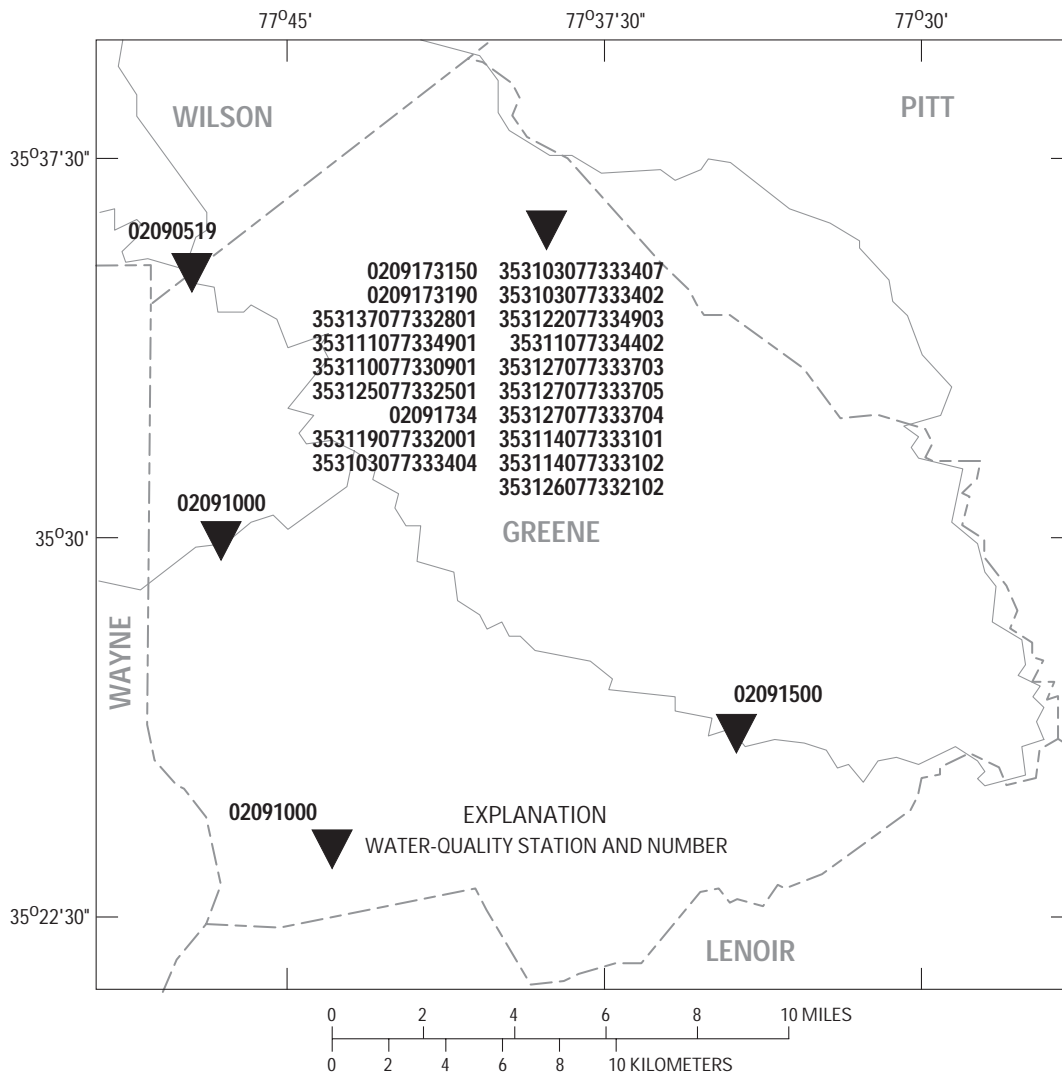

LOCATION OF SITES IN GREENE COUNTY, NORTH CAROLINA

Figure 19.--Locations of water-quality stations in Greene County, North Carolina.