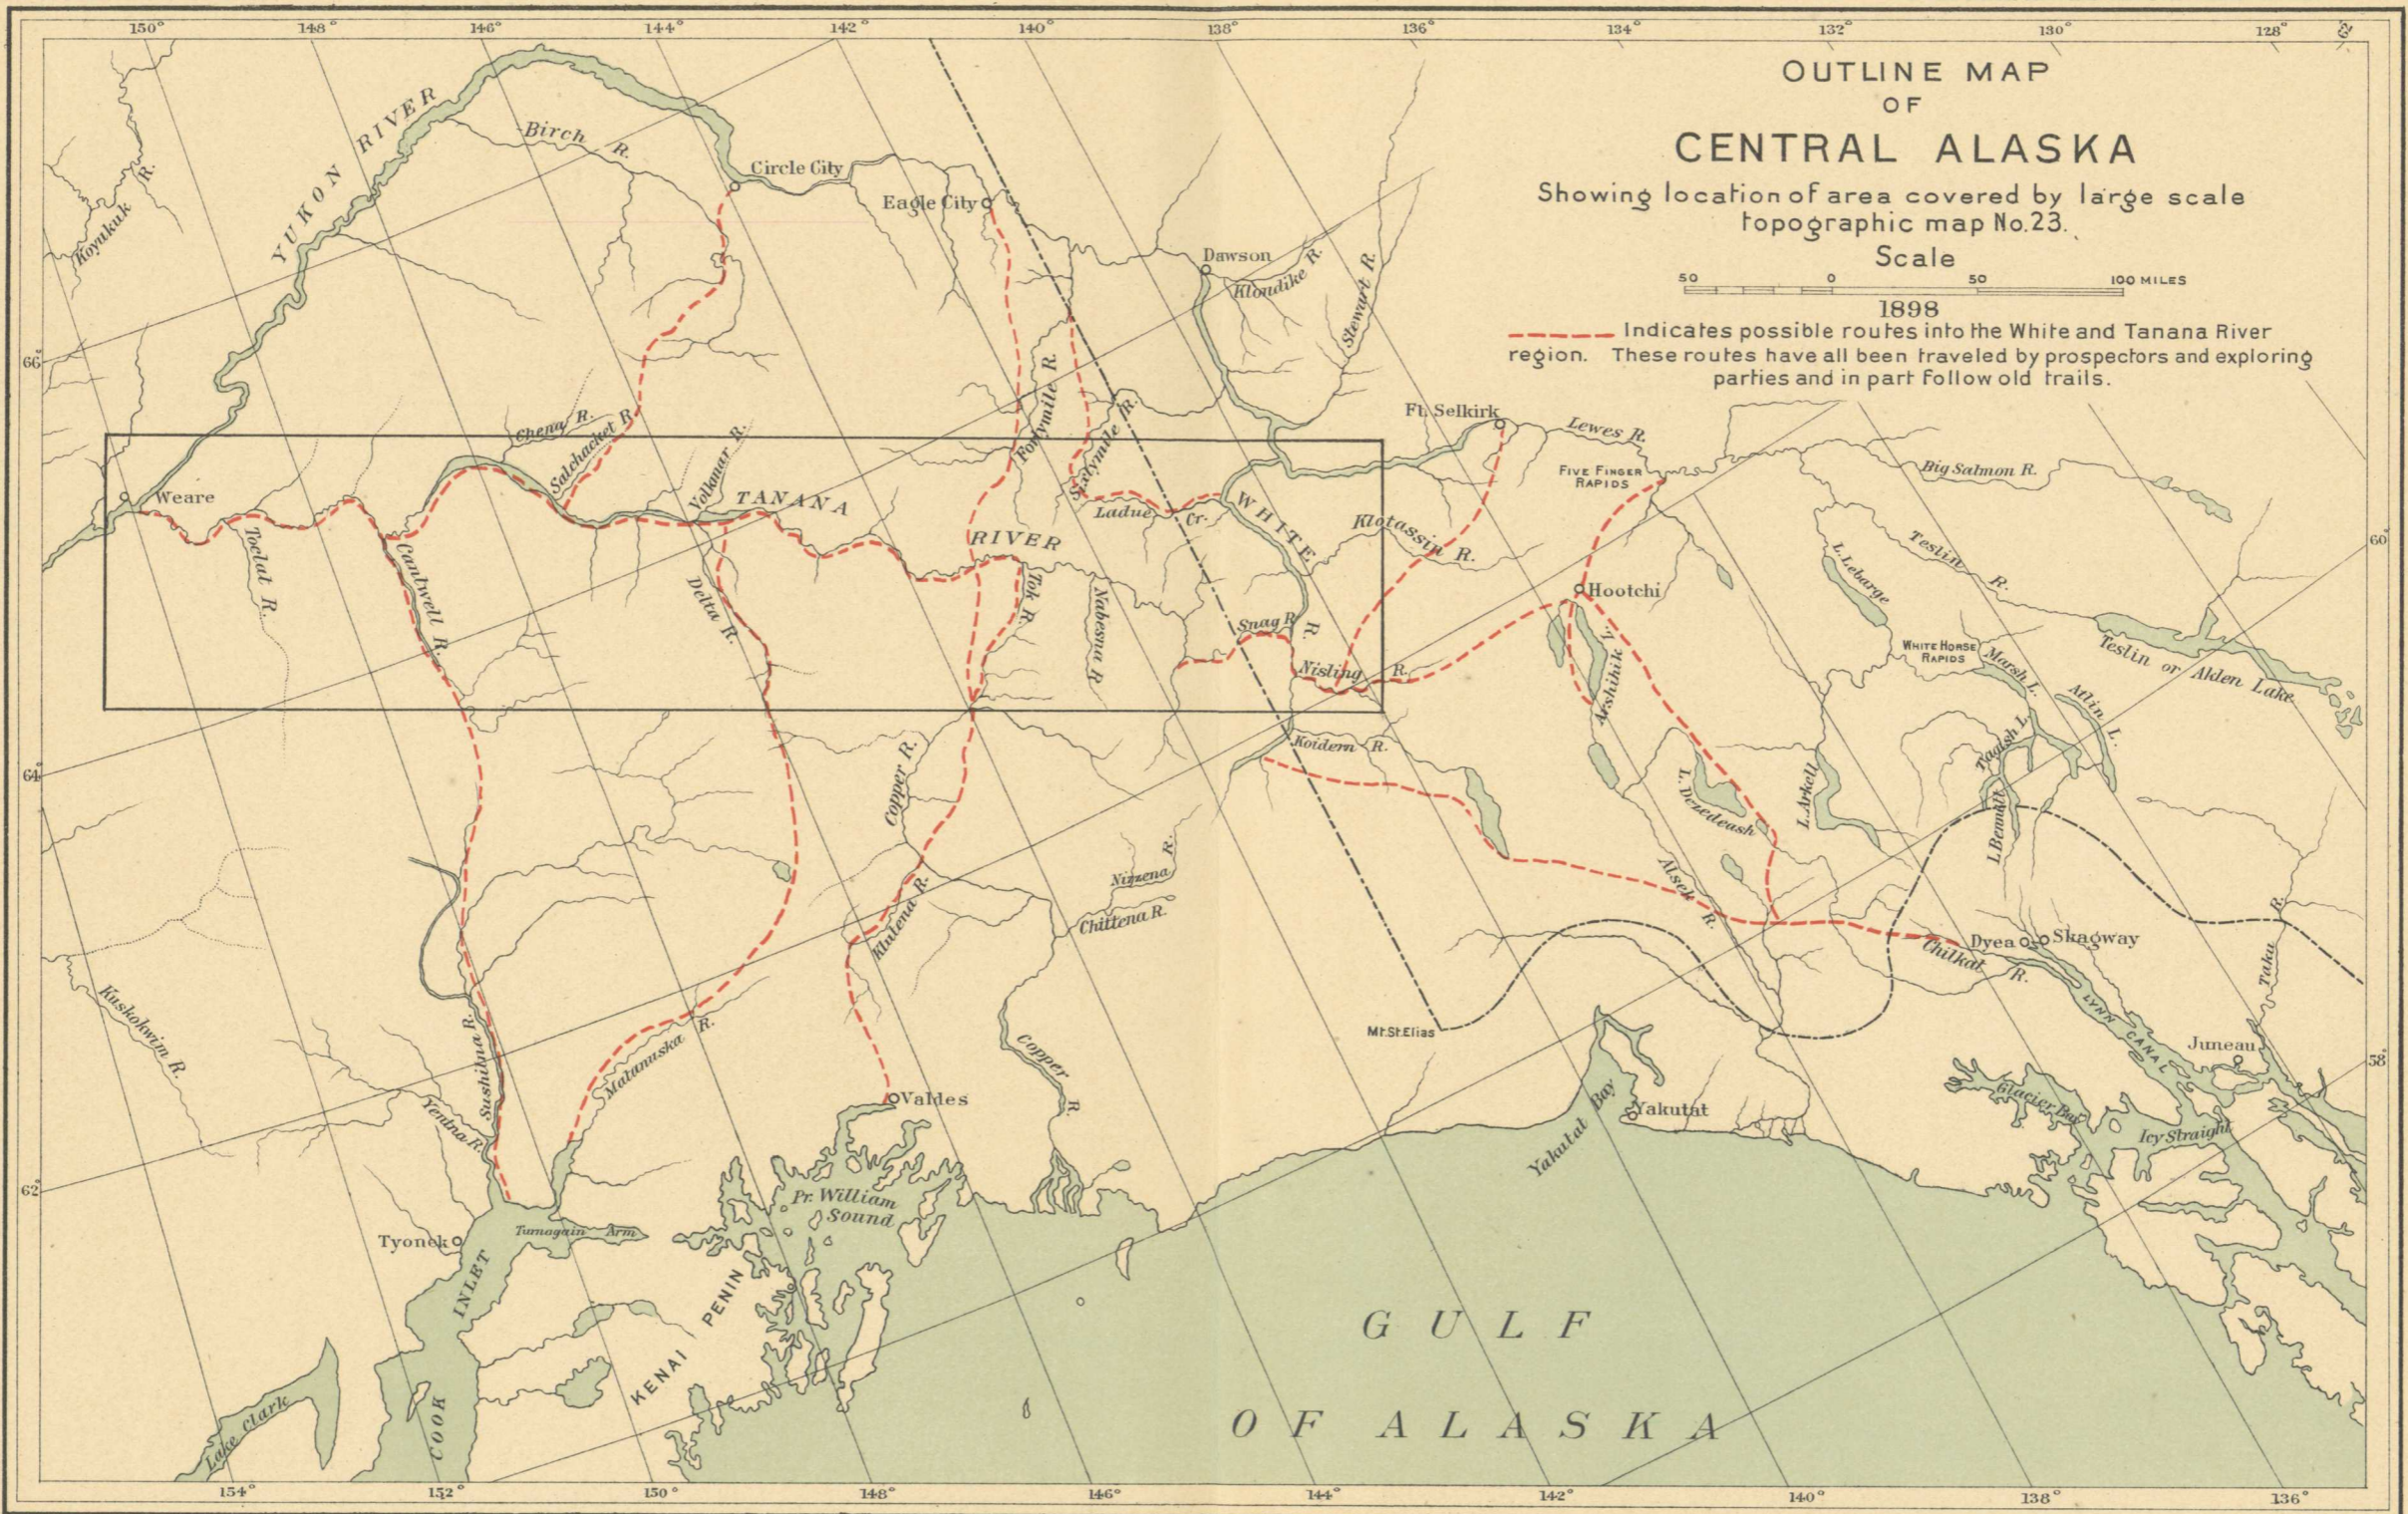

OUTLINE MAP OF CENTRAL ALASKA

Showing location of area covered by large scale
topographic map No. 23.

Scale
50 0 50 100 MILES

1898

--- Indicates possible routes into the White and Tanana River
region. These routes have all been traveled by prospectors and exploring
parties and in part follow old trails.