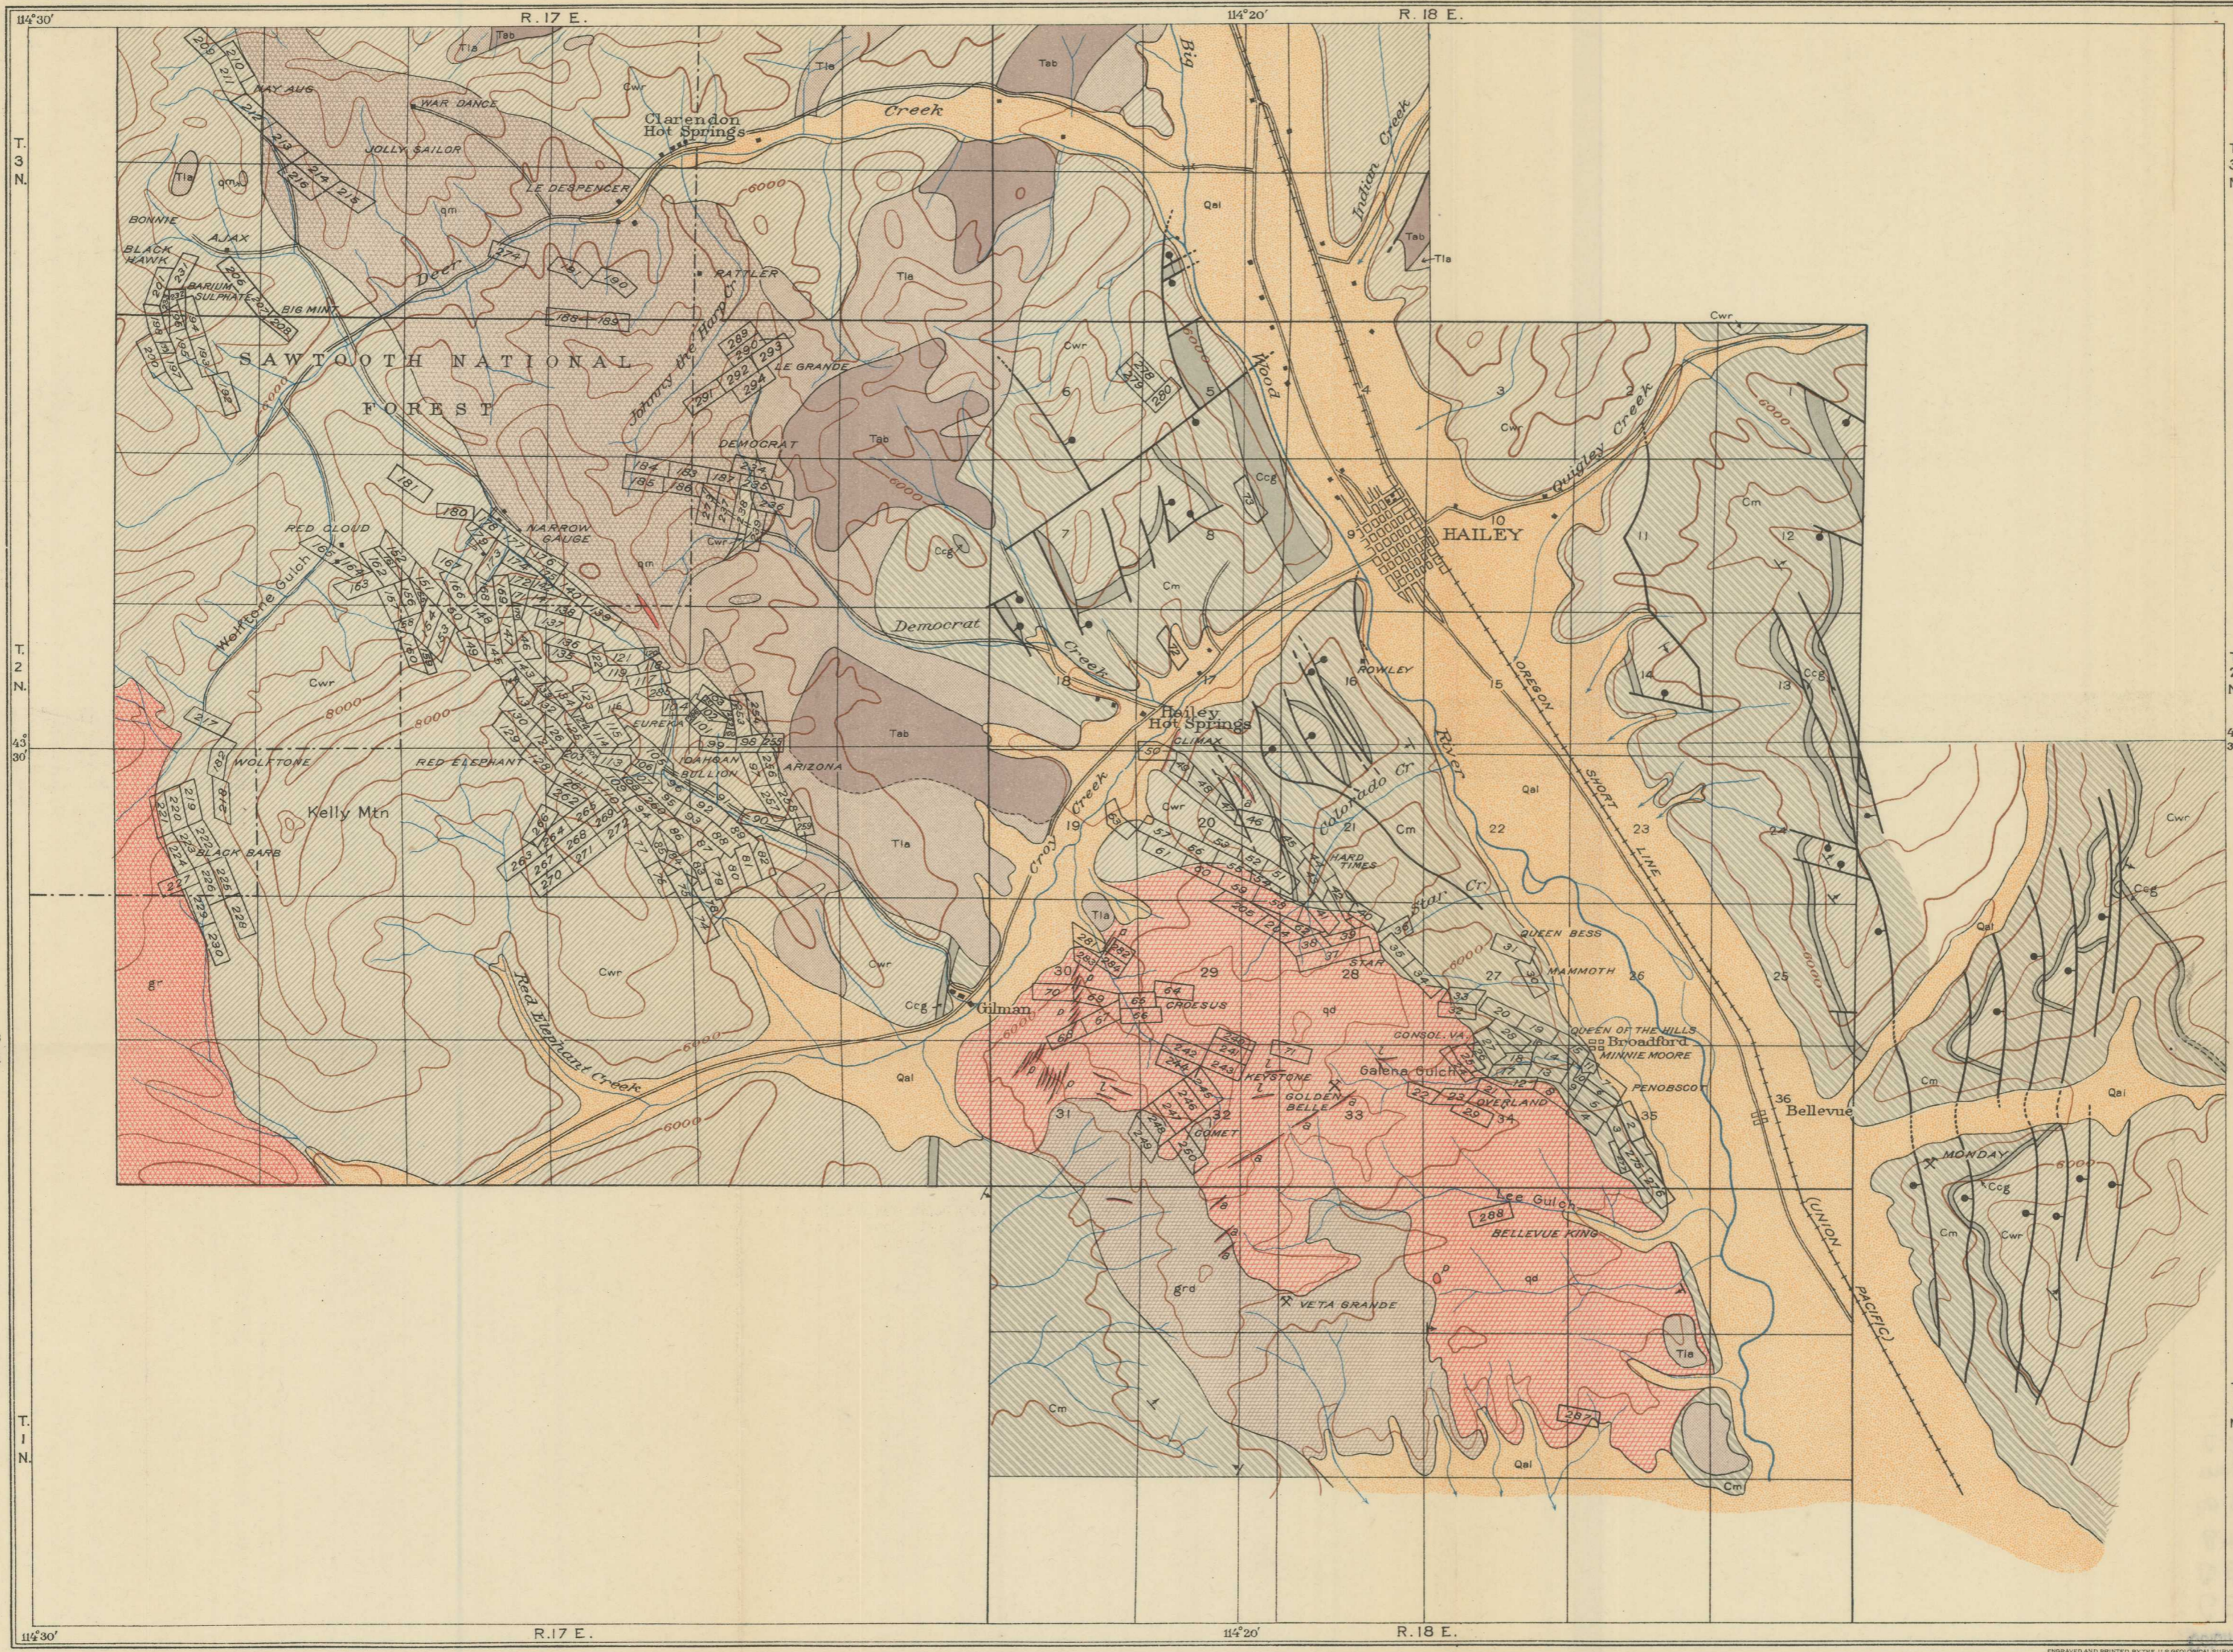

**EXPLANATION**

**SEDIMENTARY ROCKS**

Recent  
Qal Alluvium (Water-laid deposits on valley bottoms)

Pennsylvanian  
Cwr Wood River formation (Principally dark-colored impure limestone and calcareous quartzite; some shale and conglomerate; conglomerate near base)

Dikes  
p Pegmatites / Lamphrophyre  
a Andesite and more silicic dikes

Fault  
Dotted where concealed  
Downthrown side shown by black dot

Dip and strike

Compiled from maps by L. G. Westgate, D. F. Hewett, W. Lindgren, W. A. Pritchard, and E. T. Perkins. Modified and adjusted by C. P. Ross. Claims from map by F. C. Mandell with additions by C. P. Ross. National forest boundary from Sawtooth National Forest map, 1926, by U. S. Forest Service

**TOPOGRAPHIC, GEOLOGIC, AND CLAIM MAP OF THE MINERAL HILL MINING DISTRICT, BLAINE COUNTY, IDAHO**

Scale 62,500  
0 1 2 3 Miles  
Contour interval 500 feet  
1930

REPRODUCED FROM U.S. GEOLOGICAL SURVEY BULLETIN 814 PLATE 9