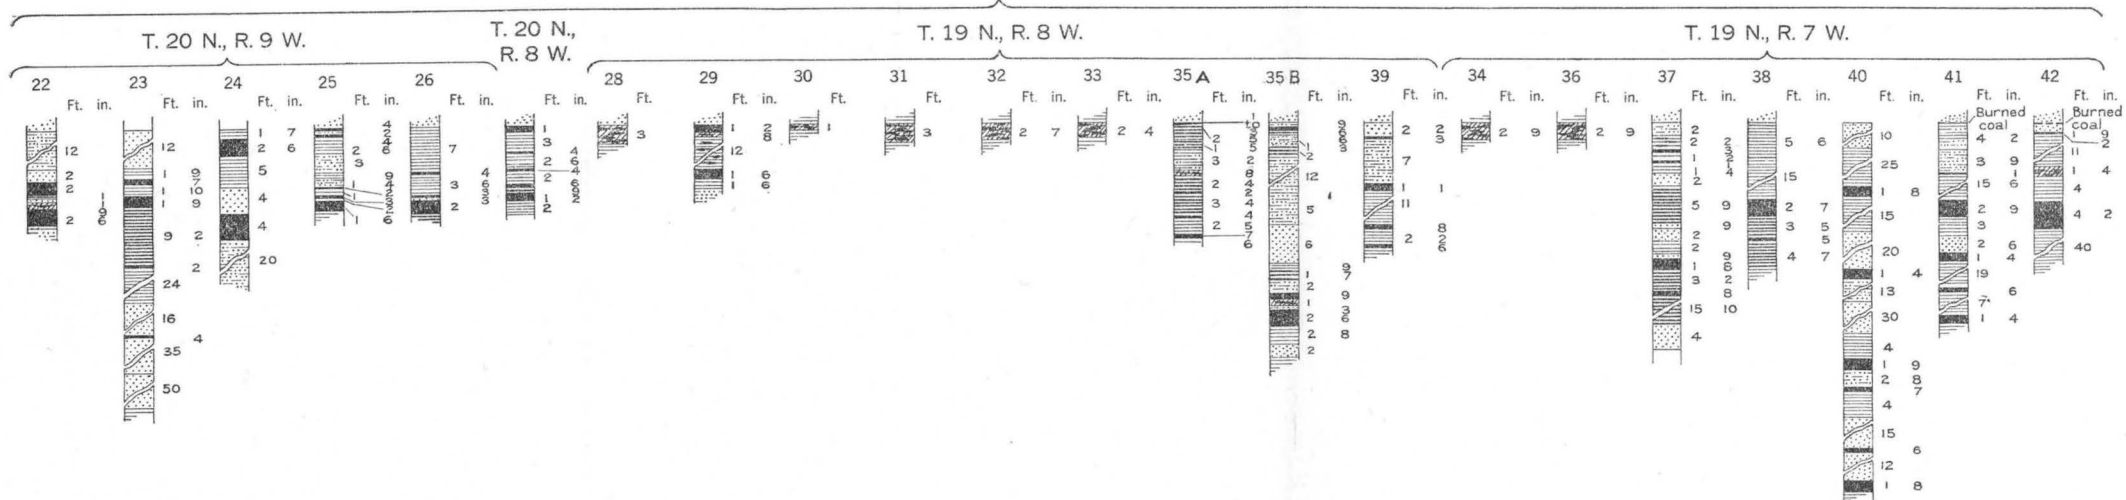

SECTIONS OF COAL OF THE FRUITLAND FORMATION

SECTIONS OF COAL OF THE MESAVERDE FORMATION

Vertical scale 1 inch equals 30 feet

COLUMNAR SECTIONS SHOWING COAL BEDS IN THE FRUITLAND AND MESAVERDE FORMATIONS.