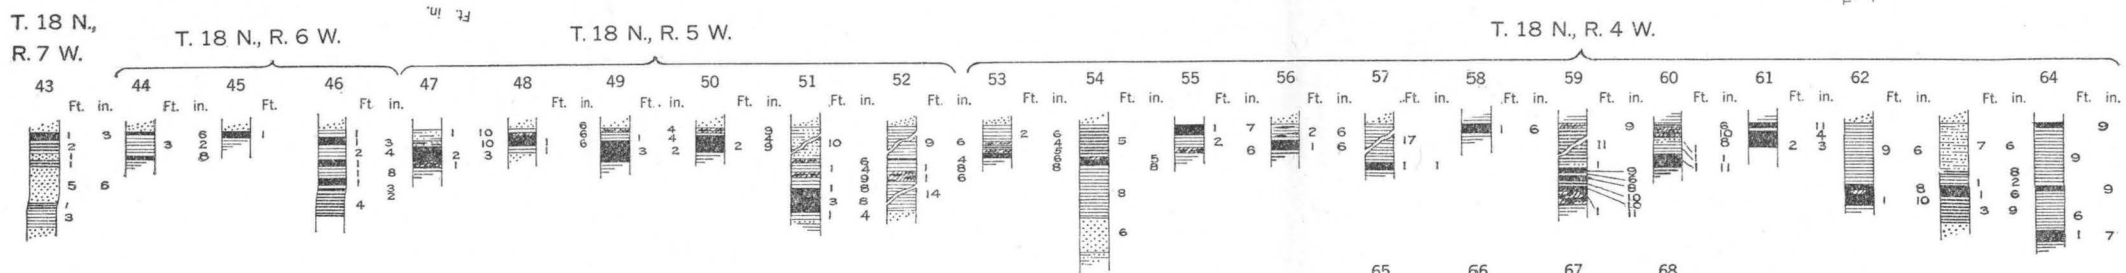

SECTIONS OF COAL OF THE FRUITLAND FORMATION

SECTIONS OF COAL OF THE MESAVERDE FORMATION

Vertical scale 1 inch equals 30 feet

COLUMNAR SECTIONS SHOWING COAL BEDS IN THE FRUITLAND AND MESAVERDE FORMATIONS.