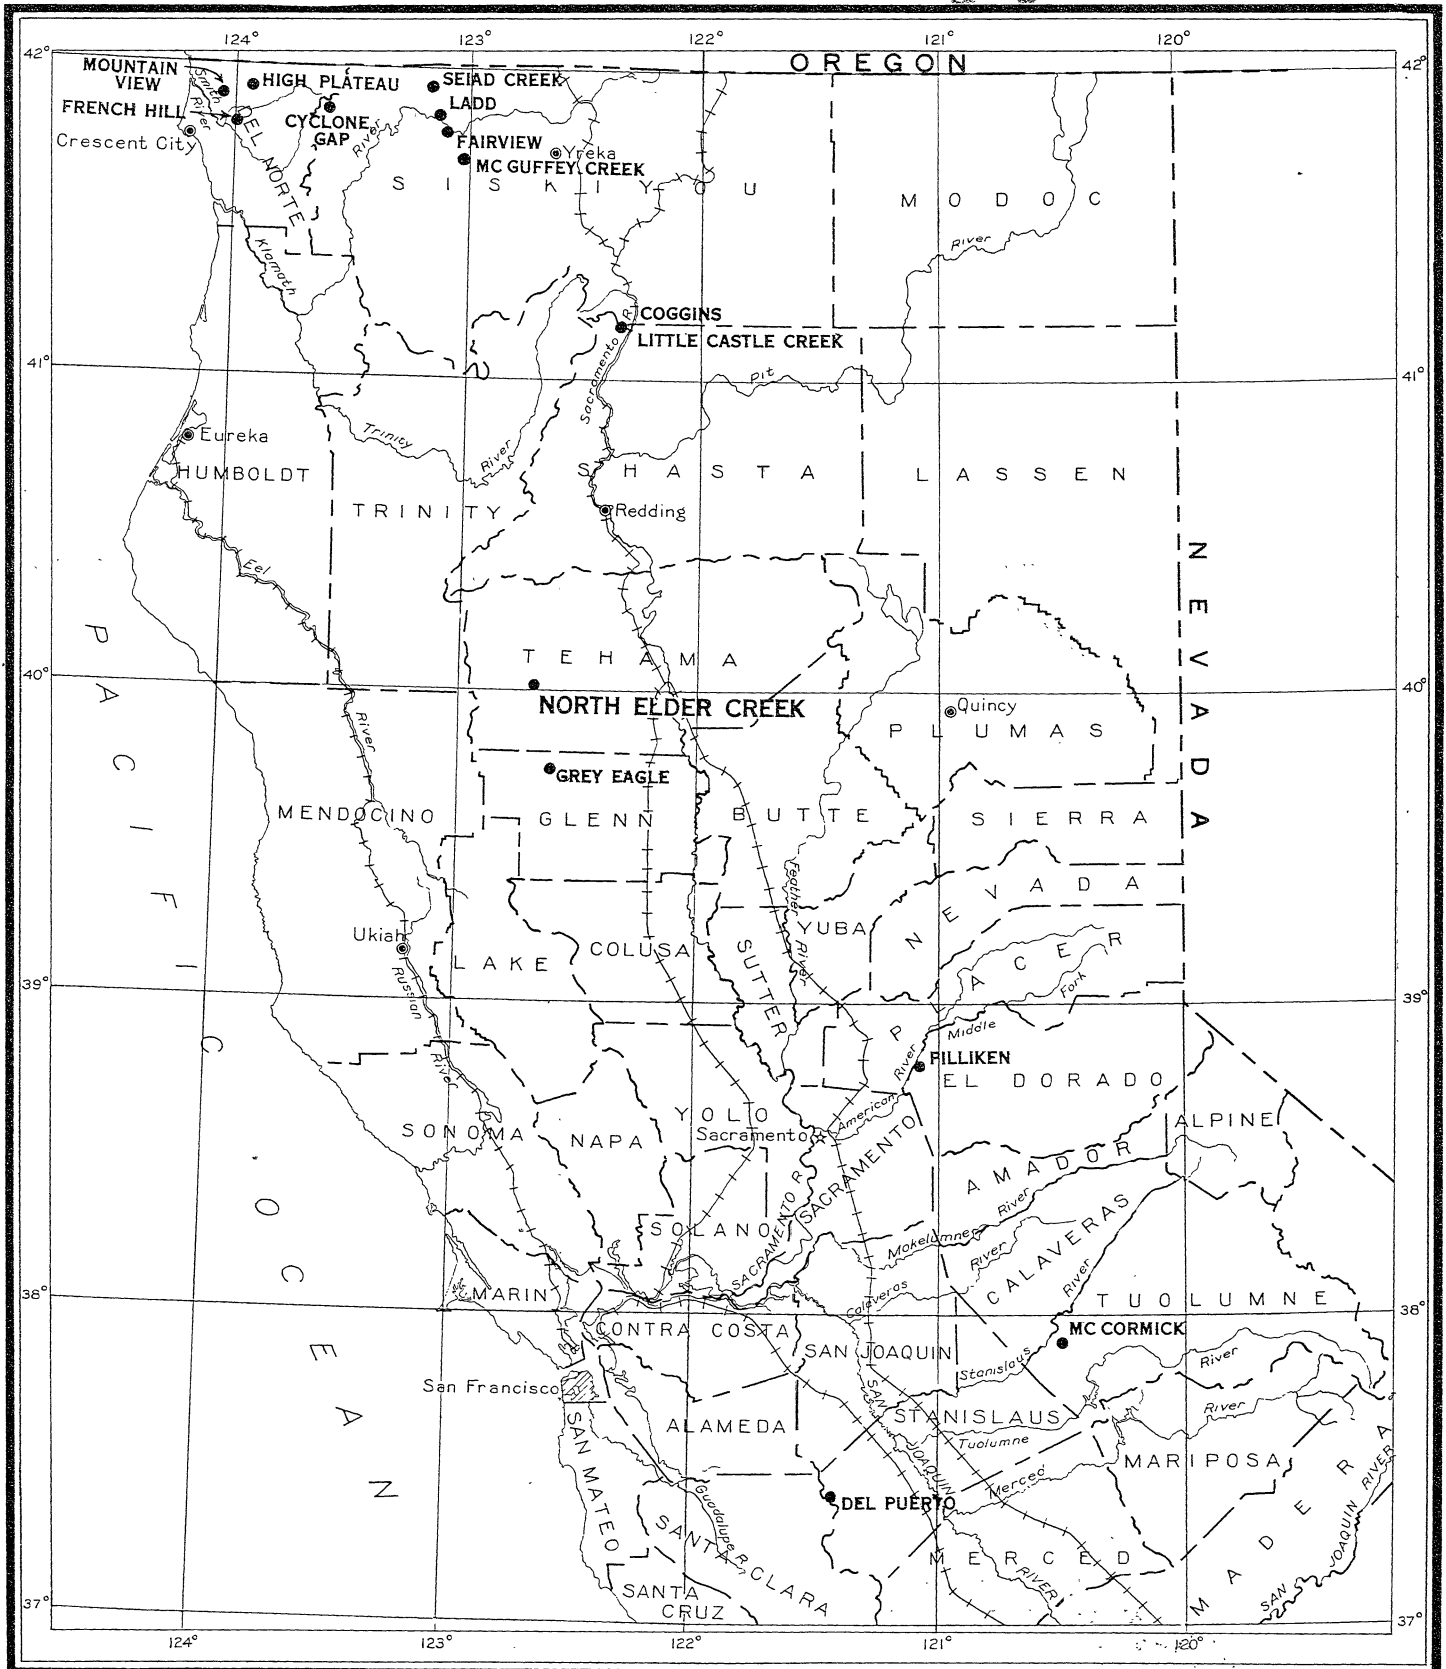

945  
QE79  
B2.2

INDEX MAP OF NORTHERN CALIFORNIA SHOWING LOCATIONS OF THE PRINCIPAL CHROMITE DEPOSITS