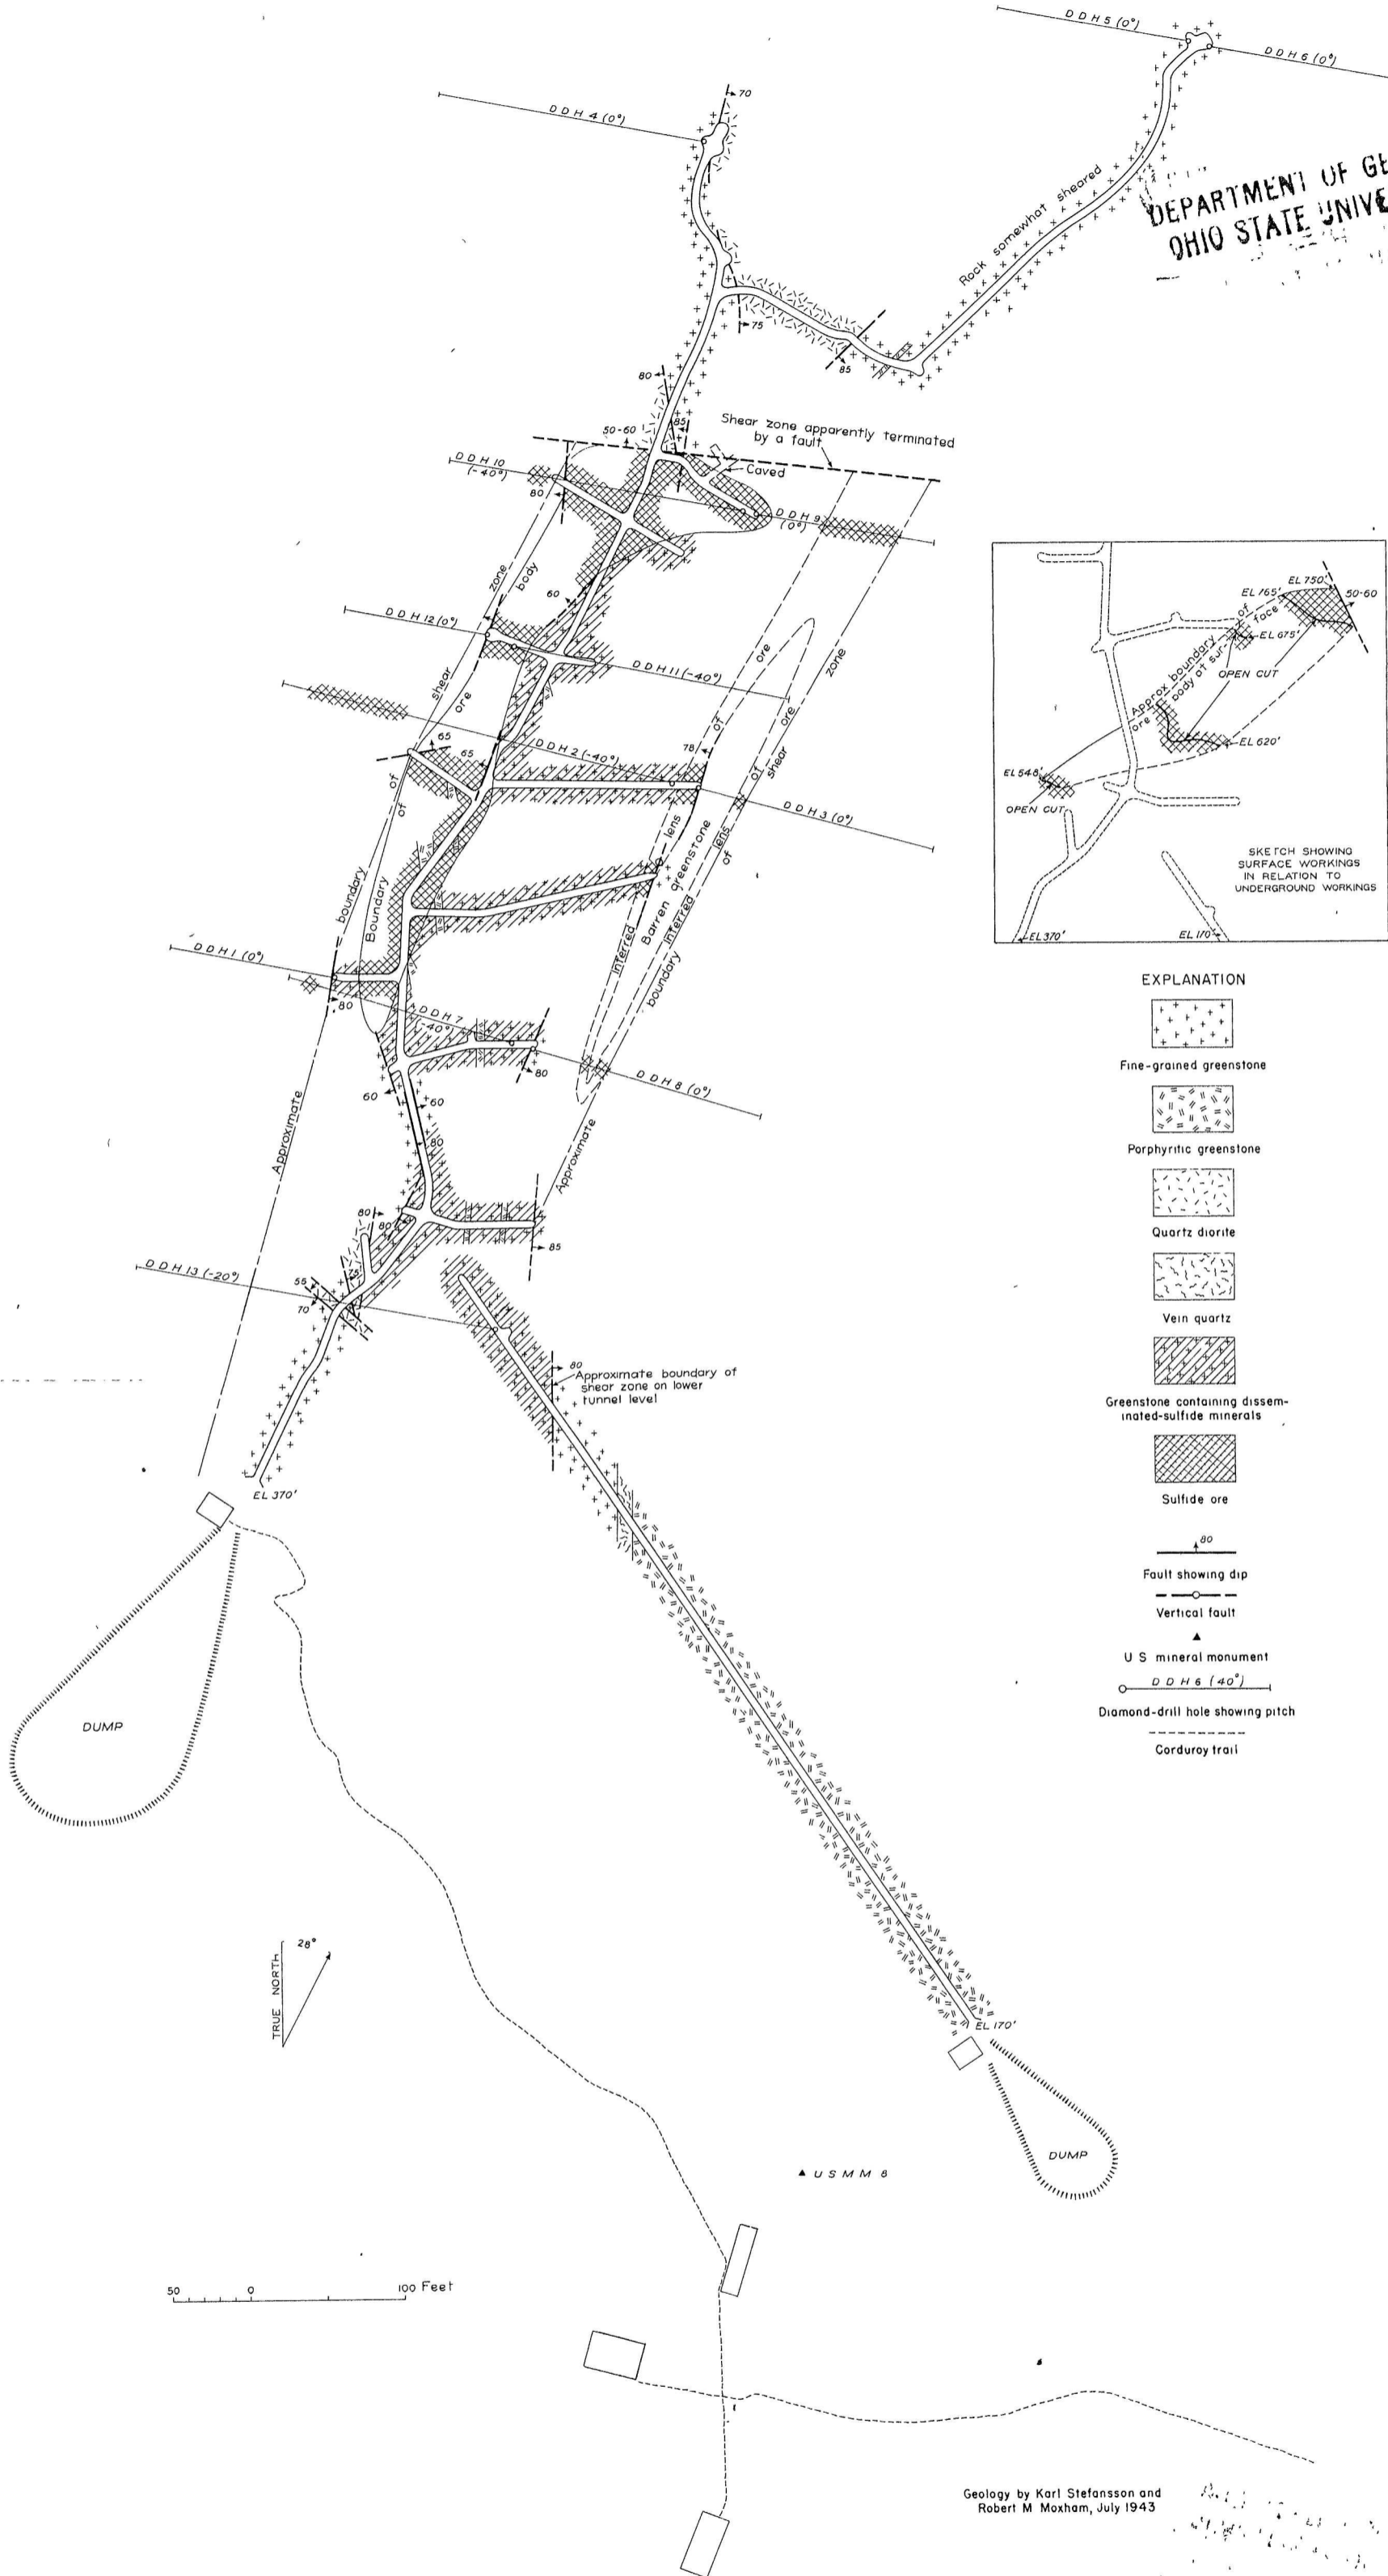

DEPARTMENT OF GEOLOGY  
OHIO STATE UNIVERSITY

Geology by Karl Stefansson and  
Robert M. Moxham, July 1943

GEOLOGIC MINE MAP OF THE COPPER BULLION CLAIMS, RUA COVE, KNIGHT ISLAND, ALASKA