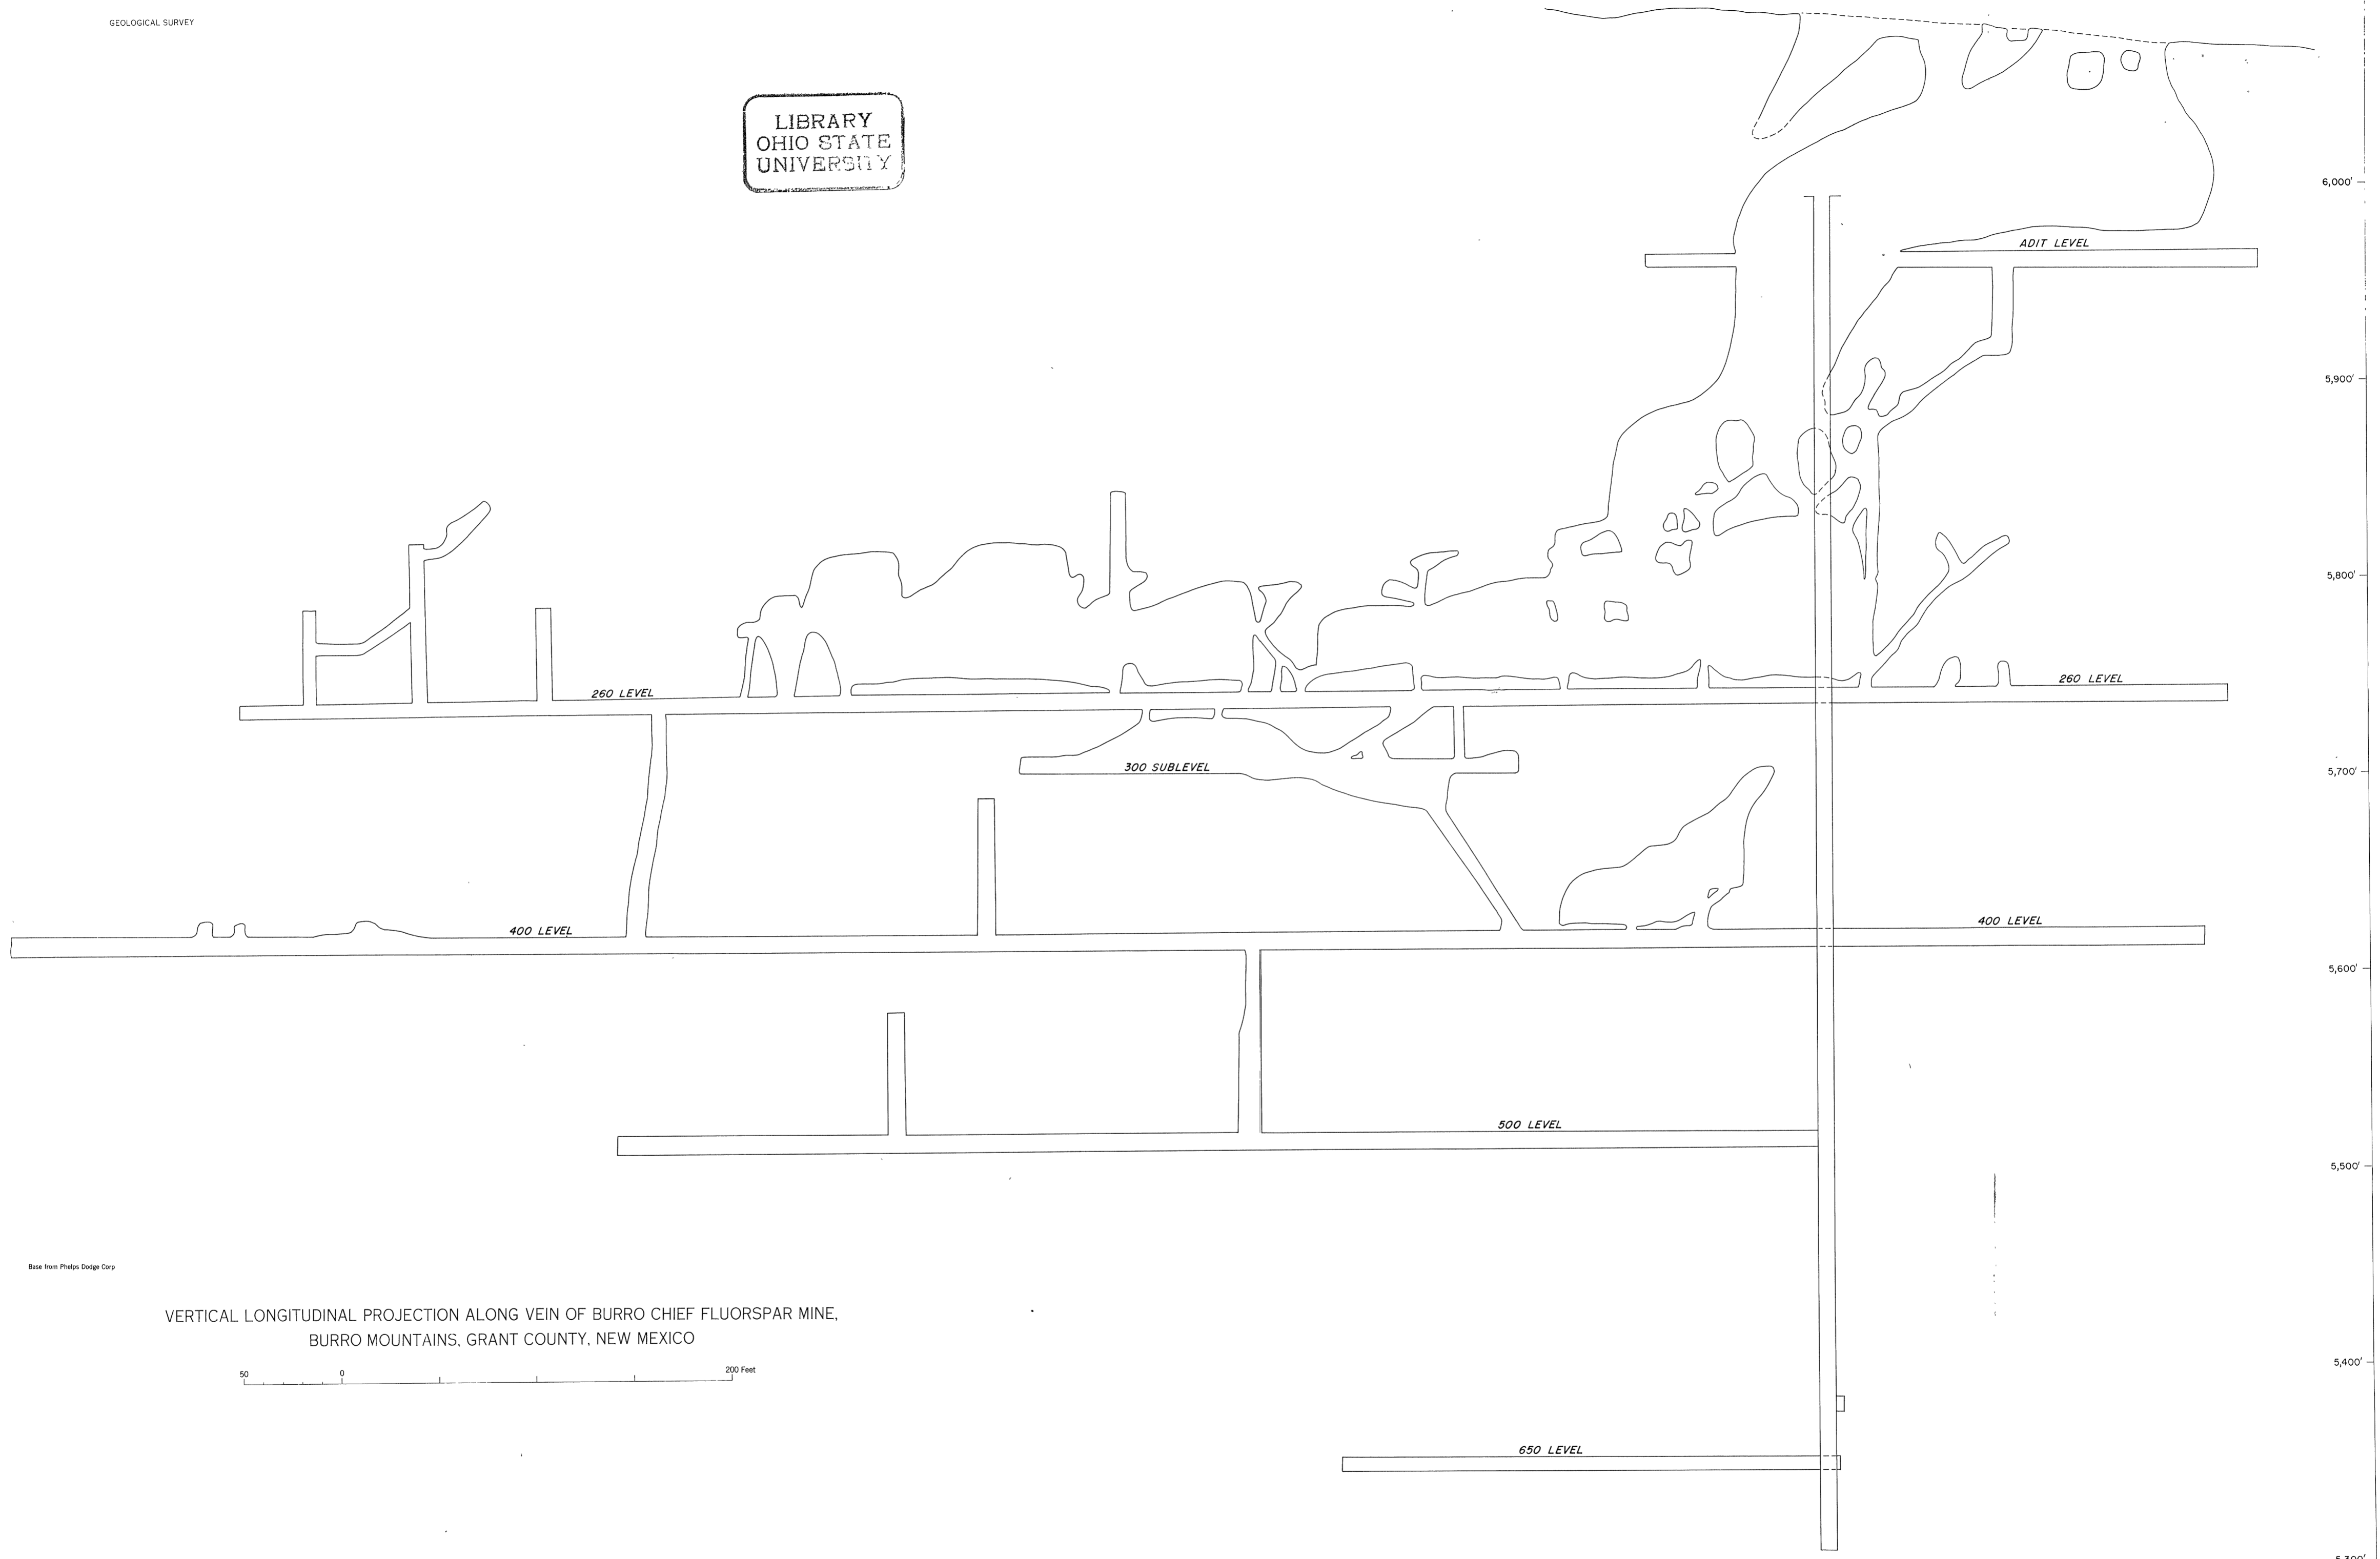

LIBRARY
OHIO STATE
UNIVERSITY

Base from Phelps Dodge Corp

VERTICAL LONGITUDINAL PROJECTION ALONG VEIN OF BURRO CHIEF FLUORSPAR MINE,
BURRO MOUNTAINS, GRANT COUNTY, NEW MEXICO