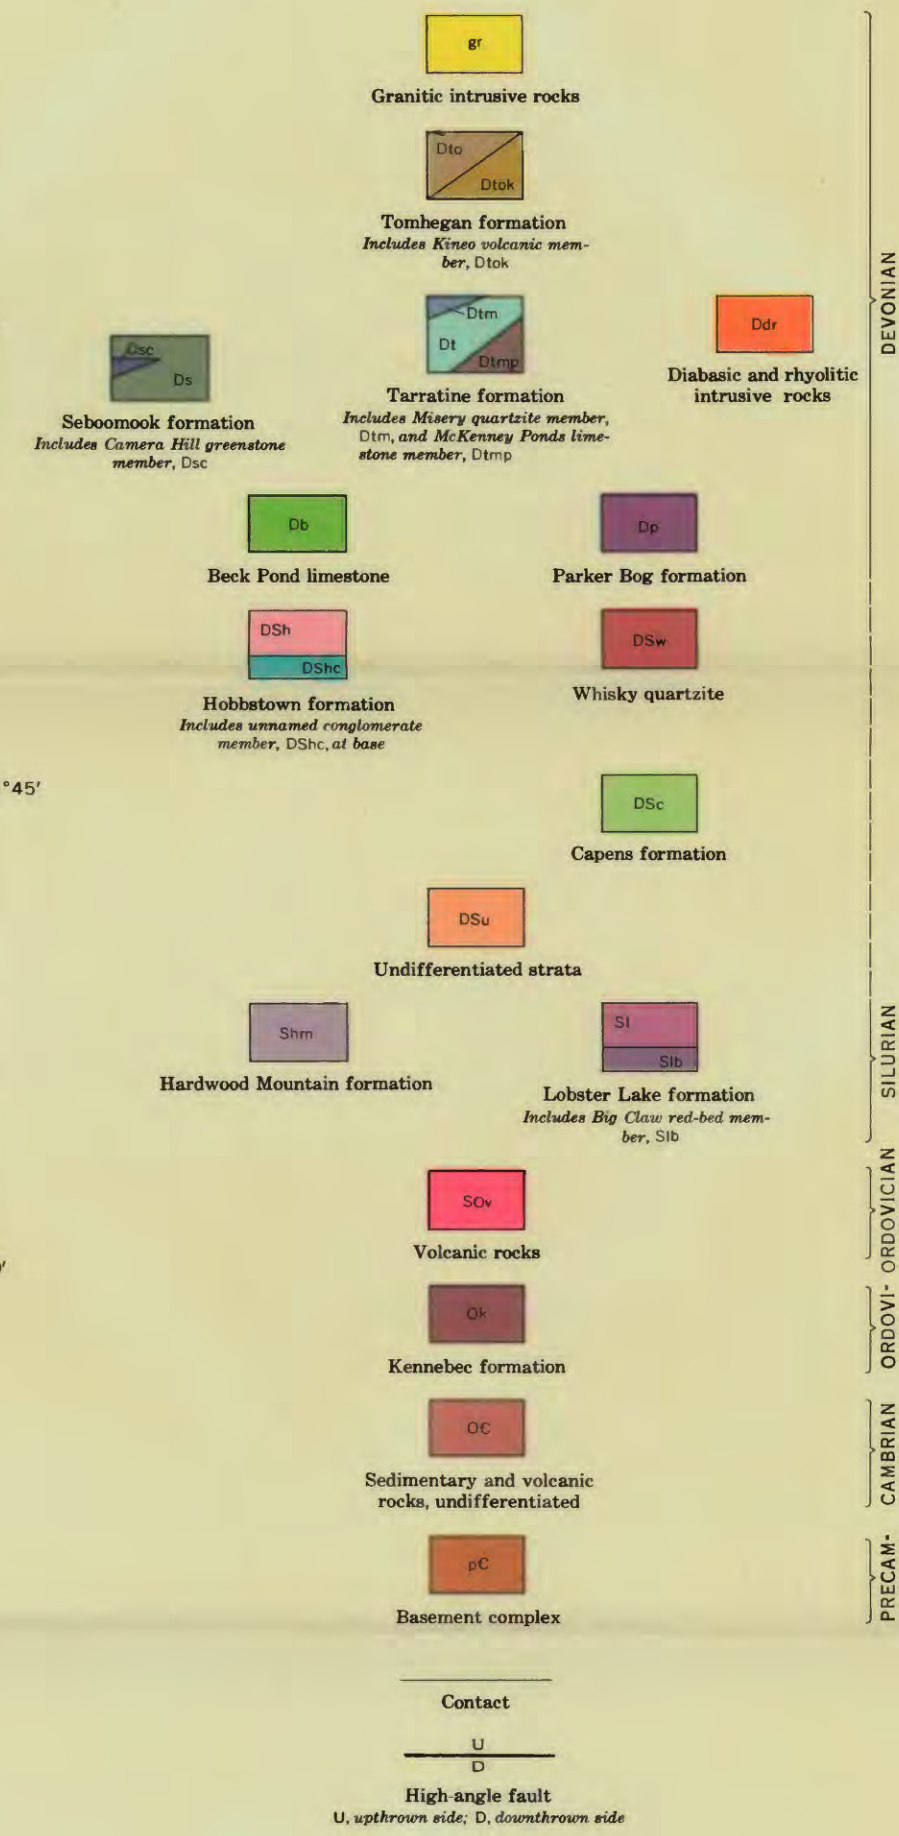

INDEX MAP OF NORTHERN MAINE SHOWING AREA MAPPED AND QUADRANGLES CITED IN TEXT

LIST OF QUADRANGLES

1. Telos Lake
2. Traveler Mountain
3. Seboomook Lake
4. North East Carry
5. Ragged Lake
6. Harrington Lake
7. Attean
8. Long Pond
9. Brassua Lake
10. Moosehead Lake
11. Spencer
12. Pierce Pond
13. The Forks
14. Greenville

EXPLANATION

GEOLOGIC MAP OF MOOSE RIVER SYNCLINORIUM, MAINE

SCALE 1:250 000