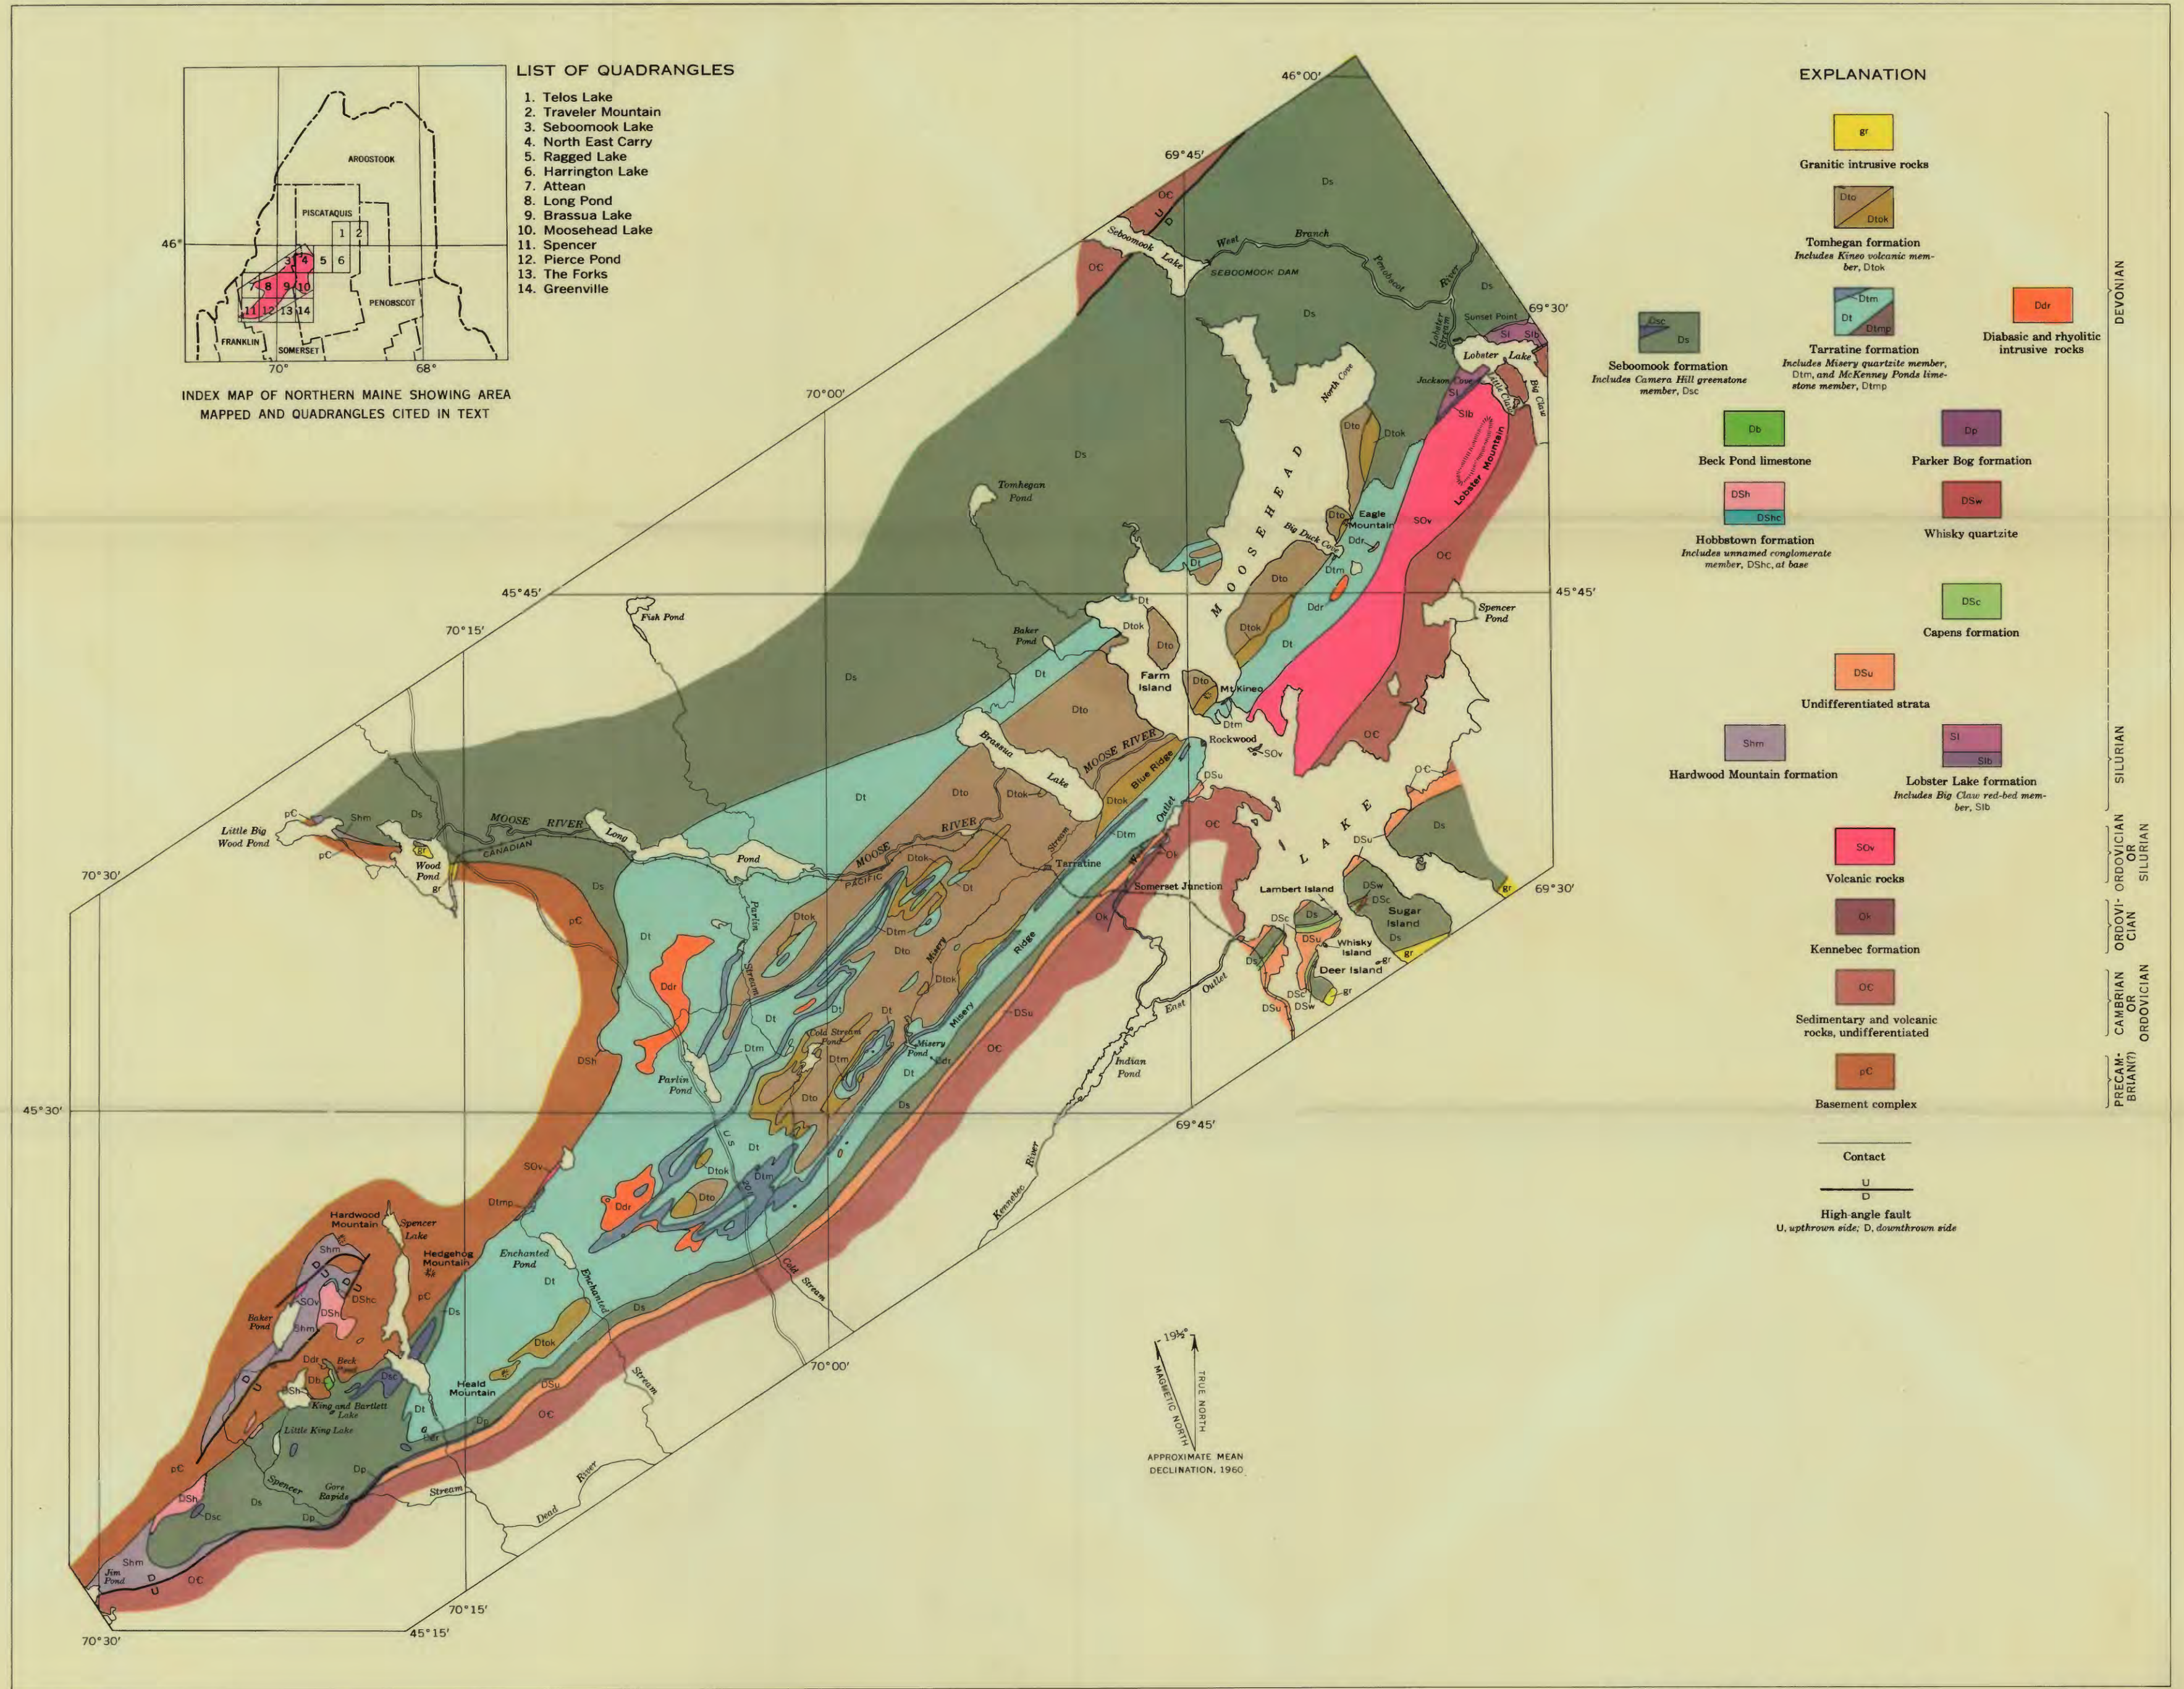

INDEX MAP OF NORTHERN MAINE SHOWING AREA MAPPED AND QUADRANGLES CITED IN TEXT

LIST OF QUADRANGLES

1. Telos Lake
2. Traveler Mountain
3. Seboomook Lake
4. North East Carry
5. Ragged Lake
6. Harrington Lake
7. Attean
8. Long Pond
9. Brassua Lake
10. Moosehead Lake
11. Spencer
12. Pierce Pond
13. The Forks
14. Greenville

EXPLANATION

GEOLOGIC MAP OF MOOSE RIVER SYNCLINORIUM, MAINE

SCALE 1:250 000