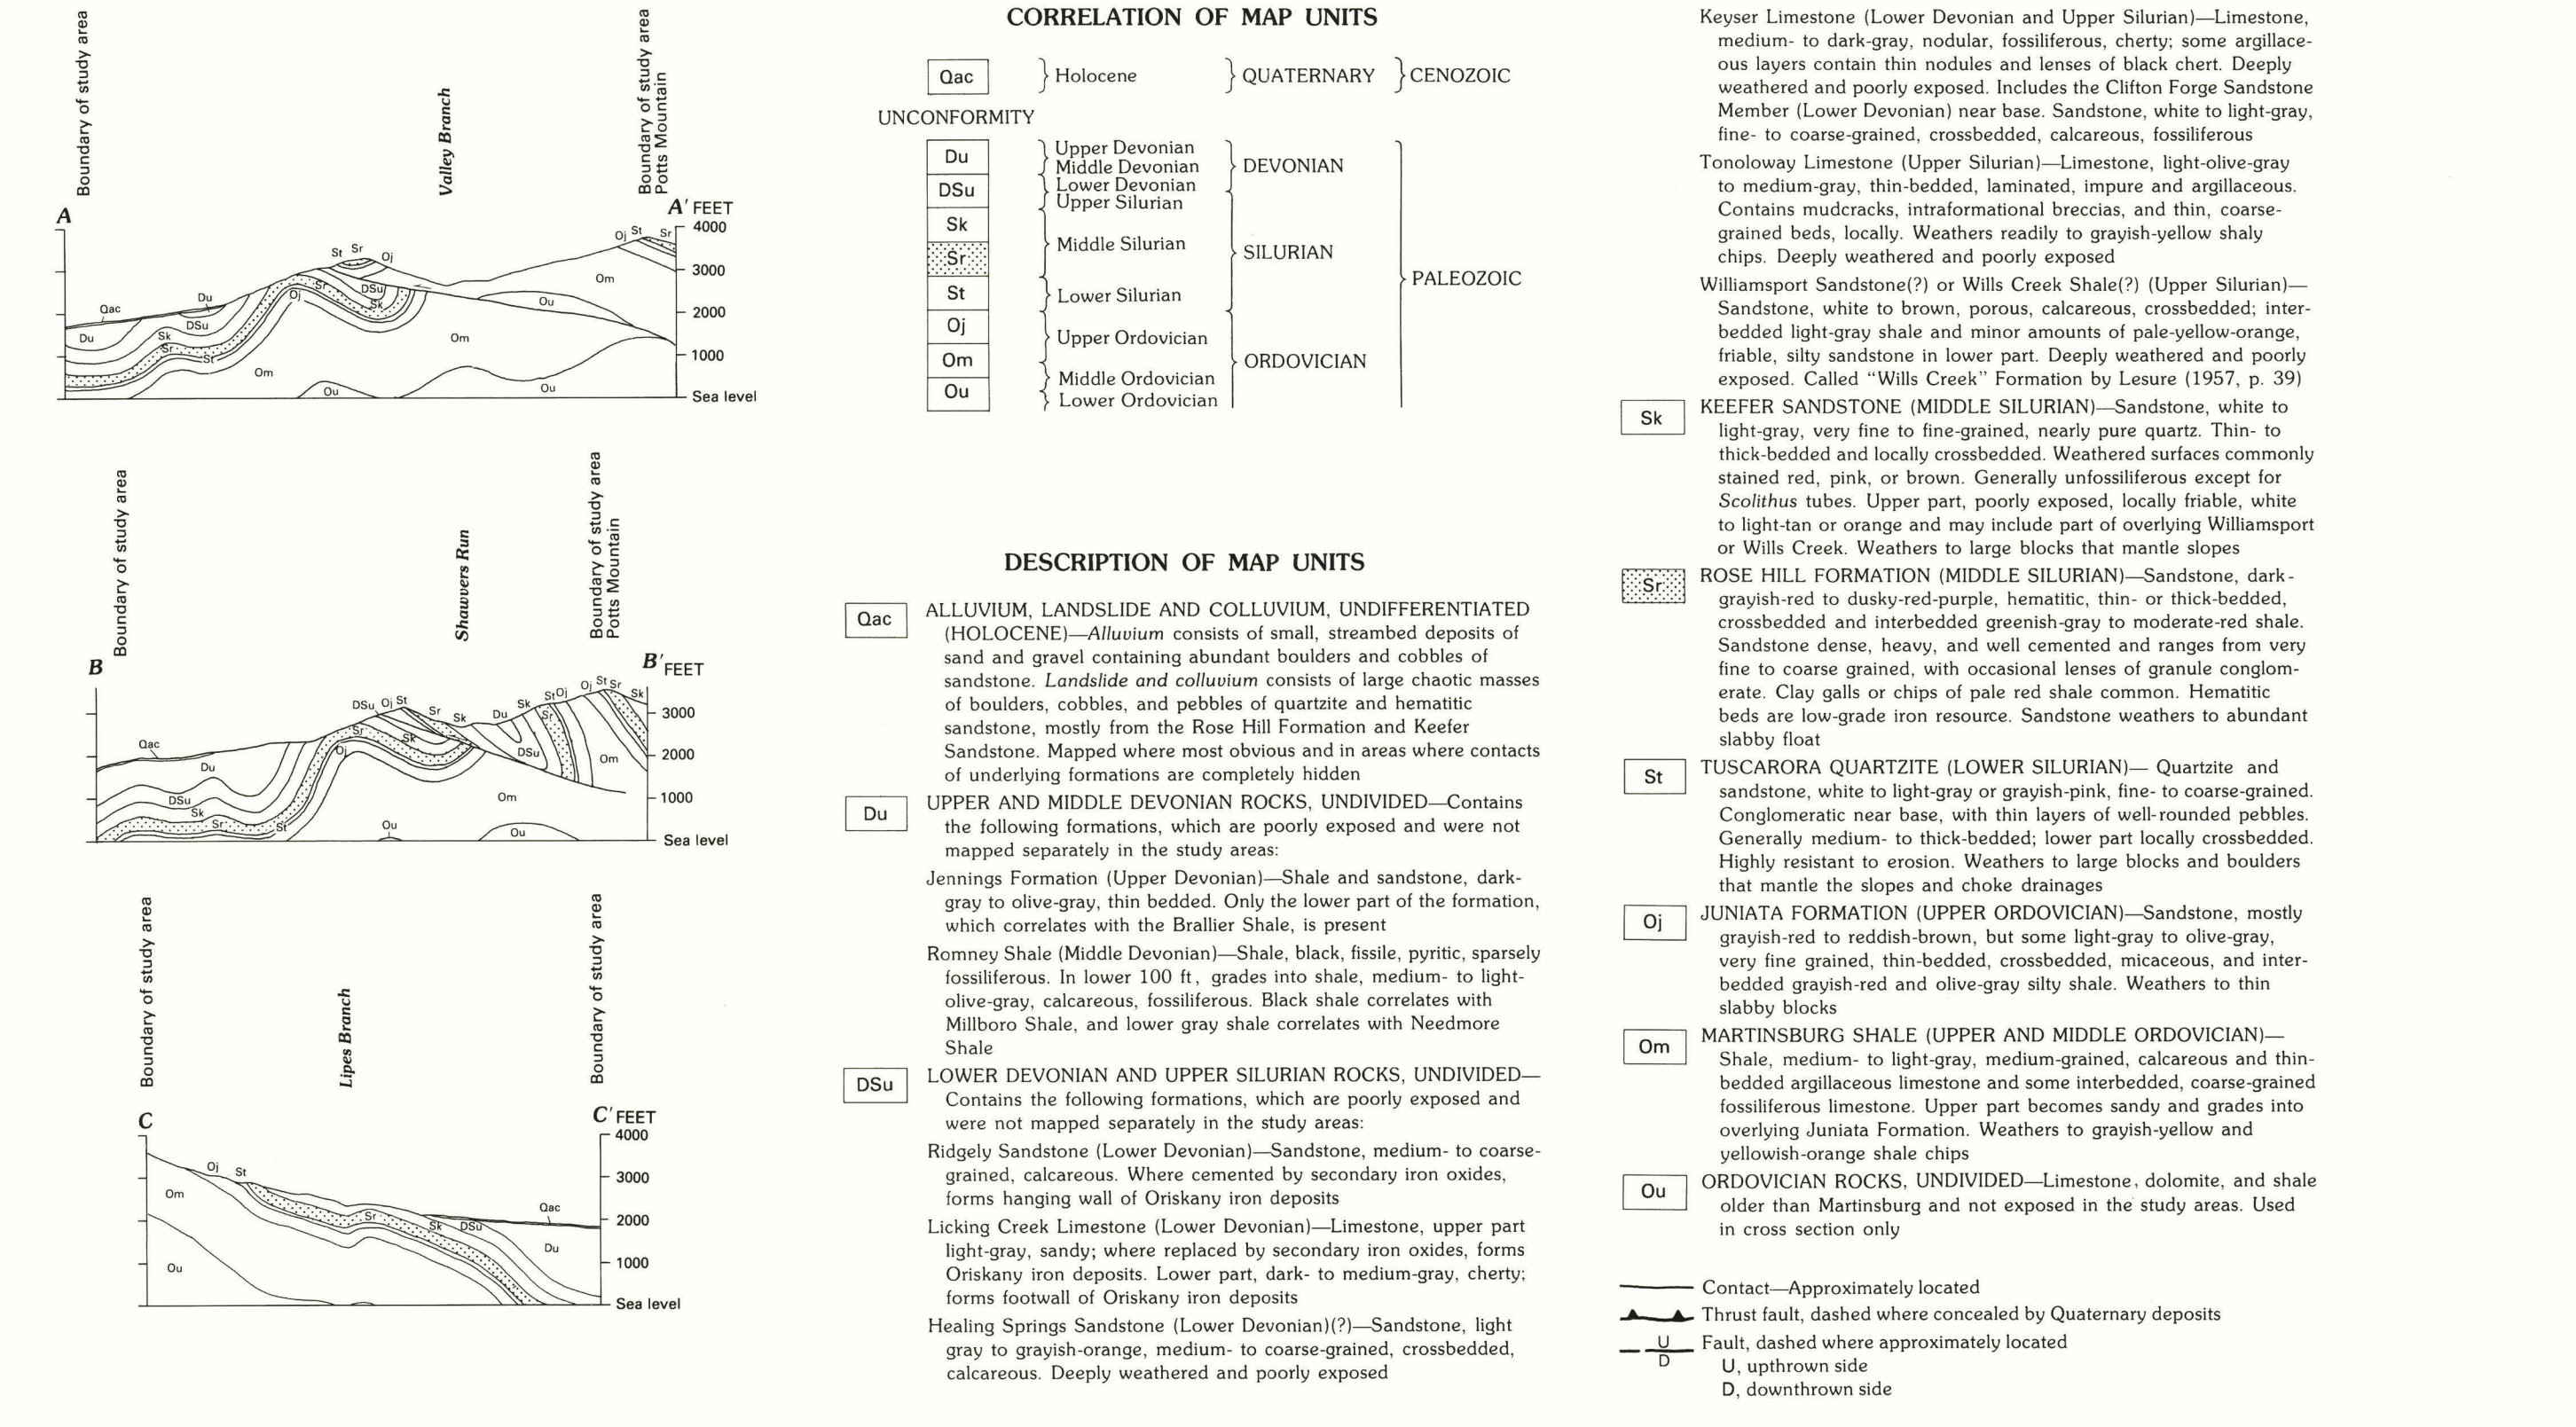

A. GEOLOGIC MAP AND CROSS SECTIONS SHOWING LIMONITE OUTCROP AREAS

C. MAP SHOWING DISTRIBUTION OF INFERRED SUBECONOMIC LIMONITIC IRON RESOURCES

B. MAP SHOWING DISTRIBUTION OF INFERRED SUBECONOMIC HEMATITIC IRON RESOURCES