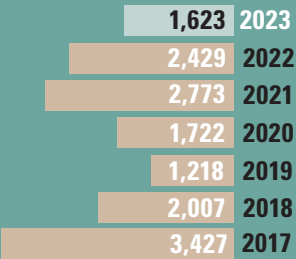

Yellowstone Volcano Observatory

2023 By the Numbers

Located Earthquakes

Ground Deformation

1 to 2 inches

trend from the past 8 years continues

Geysers

Geology