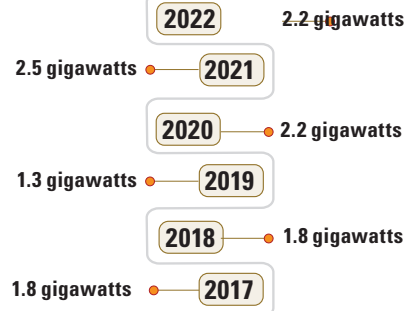

Thermal Emissions

(measured via Satellite thermal infrared data)