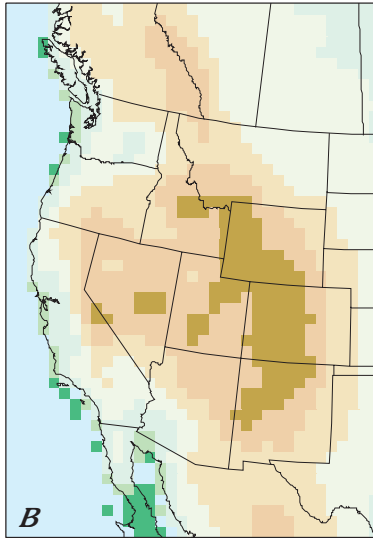

GENESIS LAND GRIDBOXES
AND ELEVATIONS (m)

RegCM LAND GRIDBOXES
AND ELEVATIONS (m)

15-km LAND GRID
POINT ELEVATIONS (m)