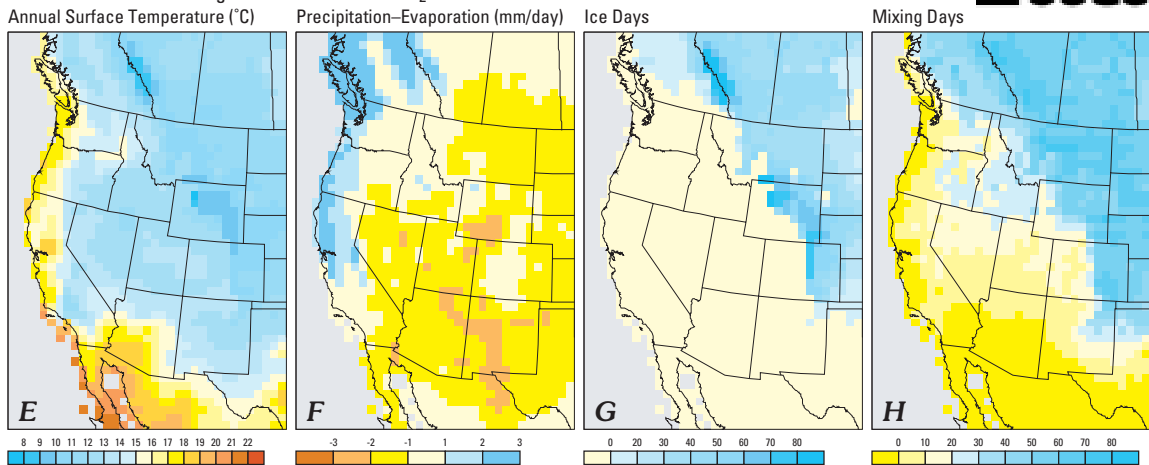

LAKE CONDITIONS—RegCM-SIMULATED PRESENT-DAY CLIMATE

LAKE CONDITIONS—RegCM-SIMULATED 2xCO₂ CLIMATE

LAKE RESPONSES—RegCM-SIMULATED 2xCO₂ CLIMATE MINUS RegCM-SIMULATED PRESENT-DAY CLIMATE