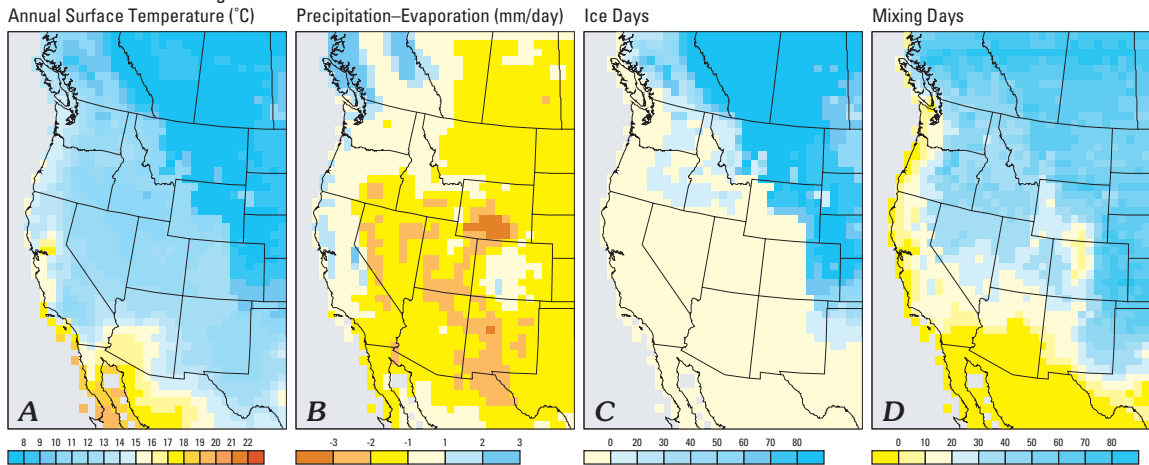

LAKE CONDITIONS—RegCM-SIMULATED PRESENT-DAY CLIMATE

LAKE CONDITIONS—RegCM-SIMULATED 2xCO₂ CLIMATE

LAKE RESPONSES—RegCM-SIMULATED 2xCO₂ CLIMATE MINUS RegCM-SIMULATED PRESENT-DAY CLIMATE