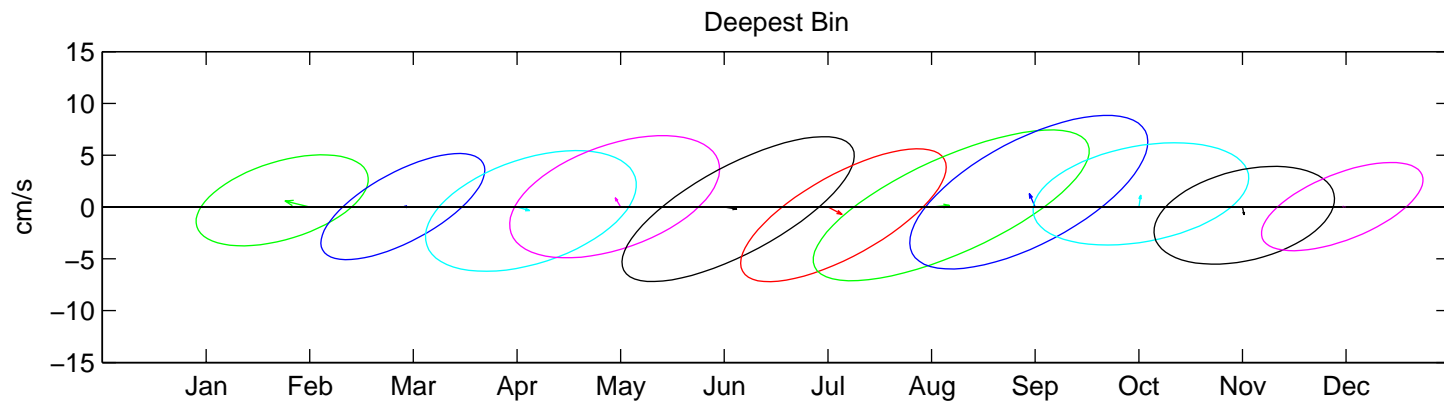

Site A- 1996: Monthly Mean Current and Variability ADCP Hour-Averaged Data

Site A- 1997: Monthly Mean Current and Variability ADCP Hour-Averaged Data

Site A- 1998: Monthly Mean Current and Variability ADCP Hour-Averaged Data

Site A- 1999: Monthly Mean Current and Variability ADCP Hour-Averaged Data

Site A- 2000: Monthly Mean Current and Variability ADCP Hour-Averaged Data

Site A- 2001: Monthly Mean Current and Variability ADCP Hour-Averaged Data

Site A- 2002: Monthly Mean Current and Variability ADCP Hour-Averaged Data