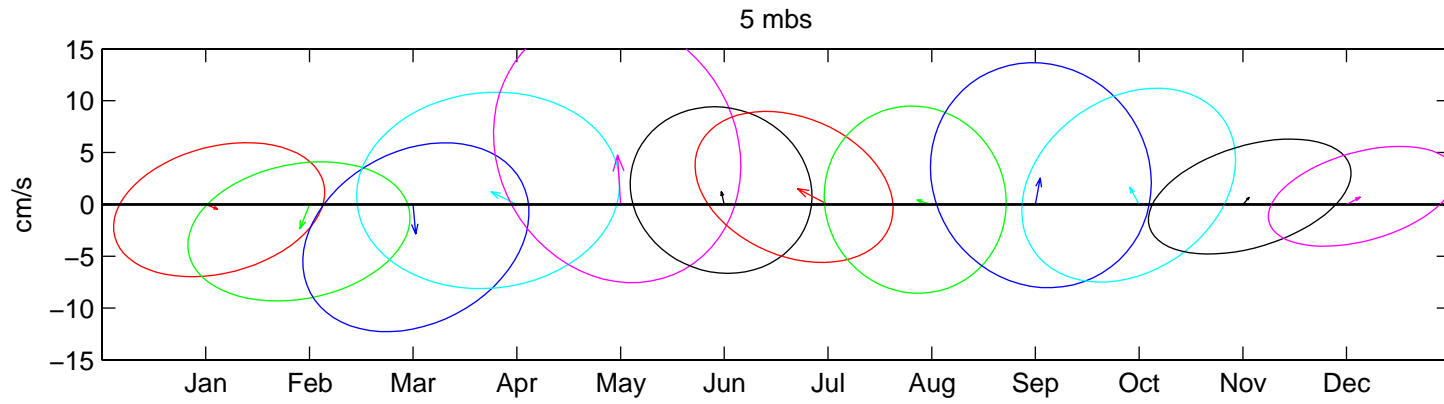

Site A- 1996: Monthly Mean Current and Variability ADCP Hour-Averaged Data

Site A- 1997: Monthly Mean Current and Variability ADCP Hour-Averaged Data

Site A- 1998: Monthly Mean Current and Variability ADCP Hour-Averaged Data

Site A- 1999: Monthly Mean Current and Variability ADCP Hour-Averaged Data

Site A- 2000: Monthly Mean Current and Variability ADCP Hour-Averaged Data

Site A- 2001: Monthly Mean Current and Variability ADCP Hour-Averaged Data

Site A- 2002: Monthly Mean Current and Variability ADCP Hour-Averaged Data