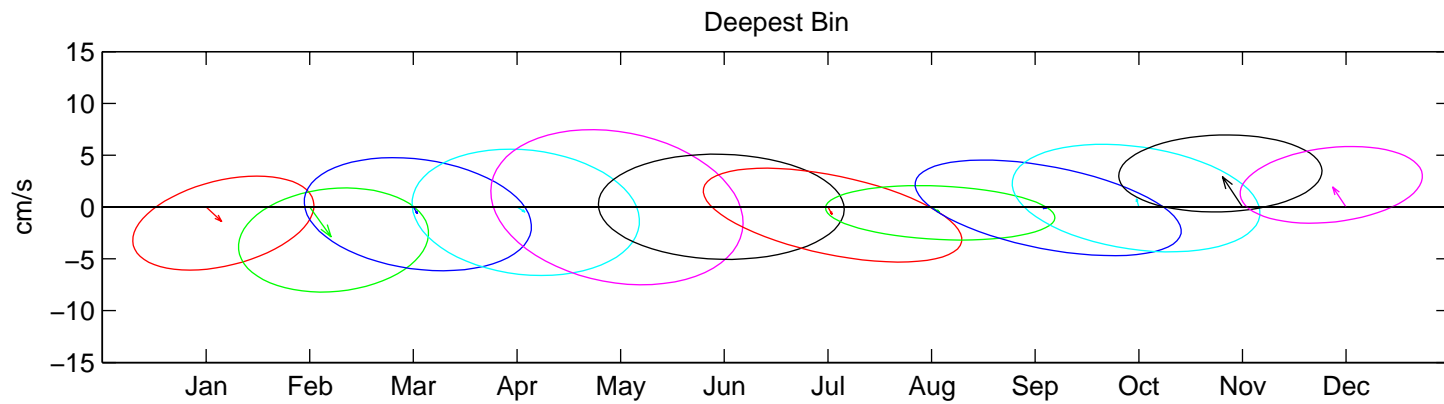

Site A- 1996: Monthly Mean Current and Variability ADCP Hour-Averaged Data

Site A- 1997: Monthly Mean Current and Variability ADCP Hour-Averaged Data

Site A- 1998: Monthly Mean Current and Variability ADCP Hour-Averaged Data

Site A- 1999: Monthly Mean Current and Variability ADCP Hour-Averaged Data

Site A- 2000: Monthly Mean Current and Variability ADCP Hour-Averaged Data

Site A- 2001: Monthly Mean Current and Variability ADCP Hour-Averaged Data

Site A- 2002: Monthly Mean Current and Variability ADCP Hour-Averaged Data