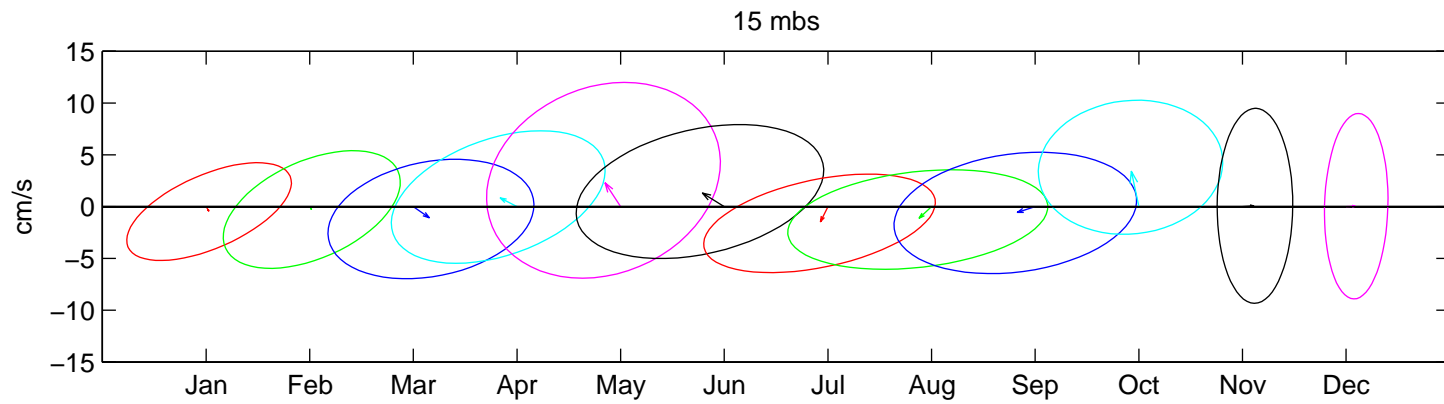

Site A- 1996: Monthly Mean Current and Variability ADCP Hour-Averaged Data

Site A- 1997: Monthly Mean Current and Variability ADCP Hour-Averaged Data

Site A- 1998: Monthly Mean Current and Variability ADCP Hour-Averaged Data

Site A- 1999: Monthly Mean Current and Variability ADCP Hour-Averaged Data

Site A- 2000: Monthly Mean Current and Variability ADCP Hour-Averaged Data

Site A- 2001: Monthly Mean Current and Variability ADCP Hour-Averaged Data

Site A- 2002: Monthly Mean Current and Variability ADCP Hour-Averaged Data