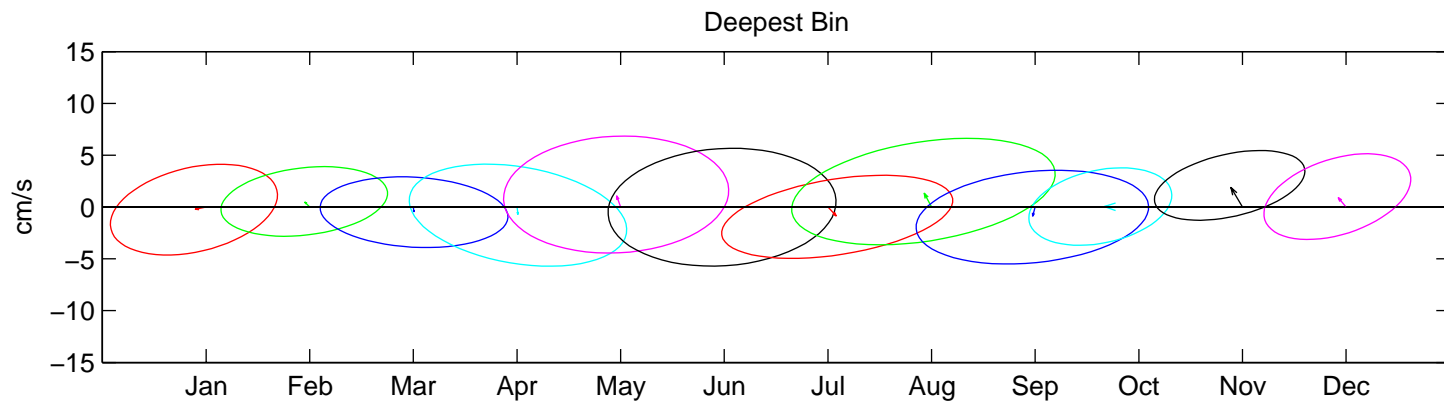

Site A- 1996: Monthly Mean Current and Variability ADCP Hour-Averaged Data

Site A- 1997: Monthly Mean Current and Variability ADCP Hour-Averaged Data

Site A- 1998: Monthly Mean Current and Variability ADCP Hour-Averaged Data

Site A- 1999: Monthly Mean Current and Variability ADCP Hour-Averaged Data

Site A- 2000: Monthly Mean Current and Variability ADCP Hour-Averaged Data

Site A- 2001: Monthly Mean Current and Variability ADCP Hour-Averaged Data

Site A- 2002: Monthly Mean Current and Variability ADCP Hour-Averaged Data