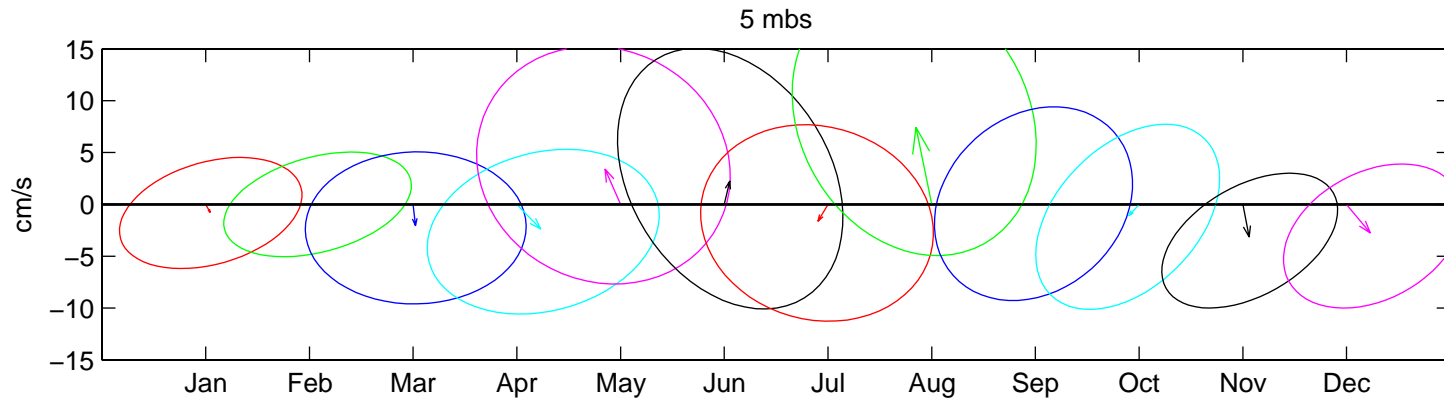

Site A- 1996: Monthly Mean Current and Variability ADCP Hour-Averaged Data

Site A- 1997: Monthly Mean Current and Variability ADCP Hour-Averaged Data

Site A- 1998: Monthly Mean Current and Variability ADCP Hour-Averaged Data

Site A- 1999: Monthly Mean Current and Variability ADCP Hour-Averaged Data

Site A- 2000: Monthly Mean Current and Variability ADCP Hour-Averaged Data

Site A- 2001: Monthly Mean Current and Variability ADCP Hour-Averaged Data

Site A- 2002: Monthly Mean Current and Variability ADCP Hour-Averaged Data