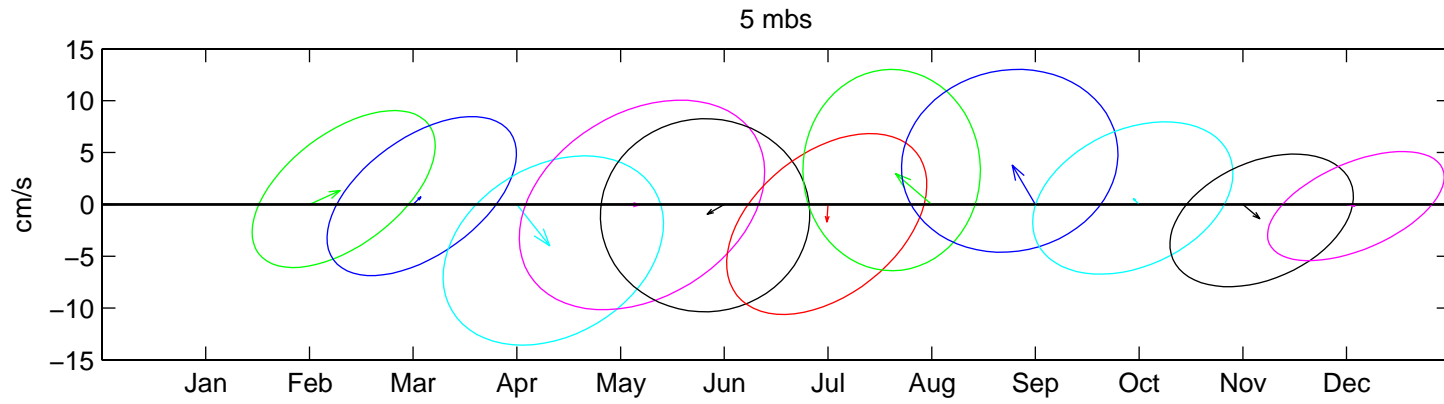

Site A- 1996: Monthly Mean Current and Variability ADCP Hour-Averaged Data

Site A- 1997: Monthly Mean Current and Variability ADCP Hour-Averaged Data

Site A- 1998: Monthly Mean Current and Variability ADCP Hour-Averaged Data

Site A- 1999: Monthly Mean Current and Variability ADCP Hour-Averaged Data

Site A- 2000: Monthly Mean Current and Variability ADCP Hour-Averaged Data

Site A- 2001: Monthly Mean Current and Variability ADCP Hour-Averaged Data

Site A- 2002: Monthly Mean Current and Variability ADCP Hour-Averaged Data