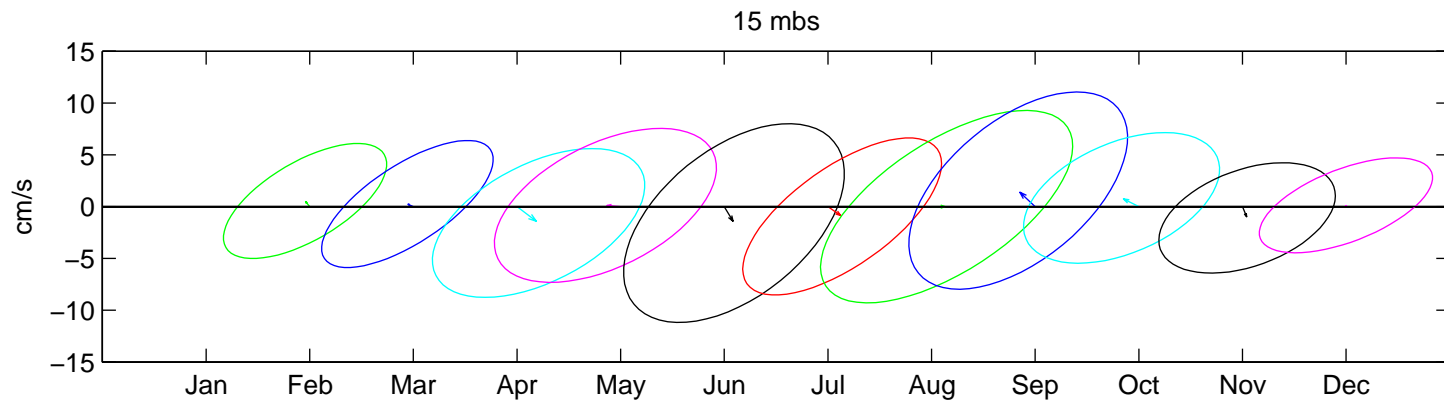

Site A- 1996: Monthly Mean Current and Variability ADCP Hour-Averaged Data

Site A- 1997: Monthly Mean Current and Variability ADCP Hour-Averaged Data

Site A- 1998: Monthly Mean Current and Variability ADCP Hour-Averaged Data

Site A- 1999: Monthly Mean Current and Variability ADCP Hour-Averaged Data

Site A- 2000: Monthly Mean Current and Variability ADCP Hour-Averaged Data

Site A- 2001: Monthly Mean Current and Variability ADCP Hour-Averaged Data

Site A- 2002: Monthly Mean Current and Variability ADCP Hour-Averaged Data