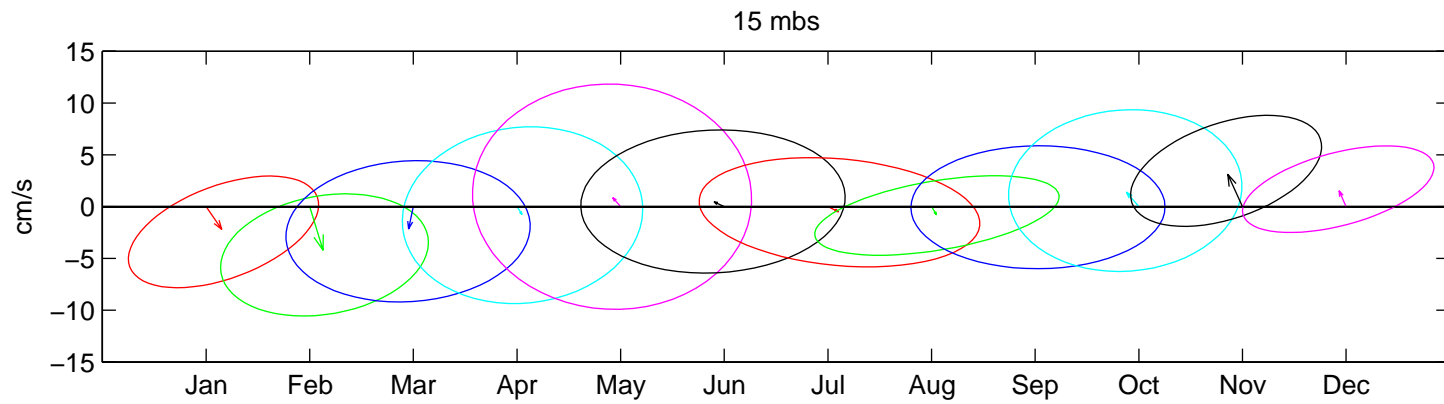

Site A- 1996: Monthly Mean Current and Variability ADCP Hour-Averaged Data

Site A- 1997: Monthly Mean Current and Variability ADCP Hour-Averaged Data

Site A- 1998: Monthly Mean Current and Variability ADCP Hour-Averaged Data

Site A- 1999: Monthly Mean Current and Variability ADCP Hour-Averaged Data

Site A- 2000: Monthly Mean Current and Variability ADCP Hour-Averaged Data

Site A- 2001: Monthly Mean Current and Variability ADCP Hour-Averaged Data

Site A- 2002: Monthly Mean Current and Variability ADCP Hour-Averaged Data