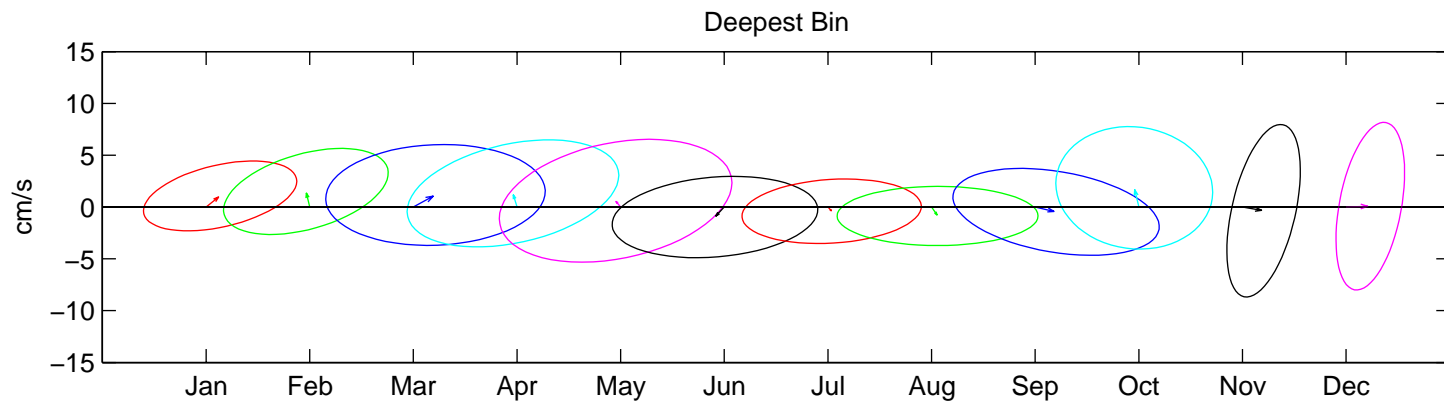

Site A- 1996: Monthly Mean Current and Variability ADCP Hour-Averaged Data

Site A- 1997: Monthly Mean Current and Variability ADCP Hour-Averaged Data

Site A- 1998: Monthly Mean Current and Variability ADCP Hour-Averaged Data

Site A- 1999: Monthly Mean Current and Variability ADCP Hour-Averaged Data

Site A- 2000: Monthly Mean Current and Variability ADCP Hour-Averaged Data

Site A- 2001: Monthly Mean Current and Variability ADCP Hour-Averaged Data

Site A- 2002: Monthly Mean Current and Variability ADCP Hour-Averaged Data