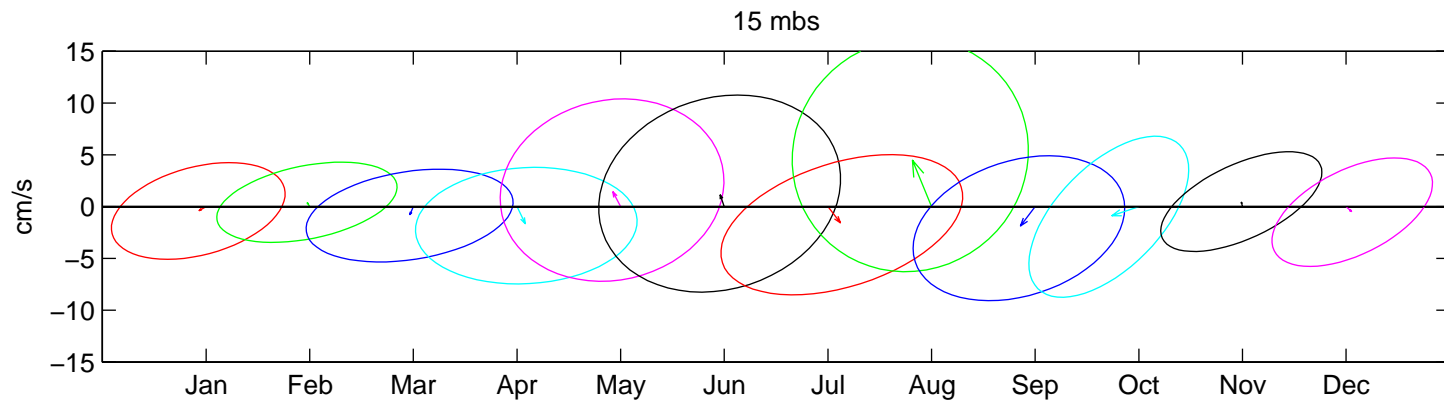

Site A- 1996: Monthly Mean Current and Variability ADCP Hour-Averaged Data

Site A- 1997: Monthly Mean Current and Variability ADCP Hour-Averaged Data

Site A- 1998: Monthly Mean Current and Variability ADCP Hour-Averaged Data

Site A- 1999: Monthly Mean Current and Variability ADCP Hour-Averaged Data

Site A- 2000: Monthly Mean Current and Variability ADCP Hour-Averaged Data

Site A- 2001: Monthly Mean Current and Variability ADCP Hour-Averaged Data

Site A- 2002: Monthly Mean Current and Variability ADCP Hour-Averaged Data