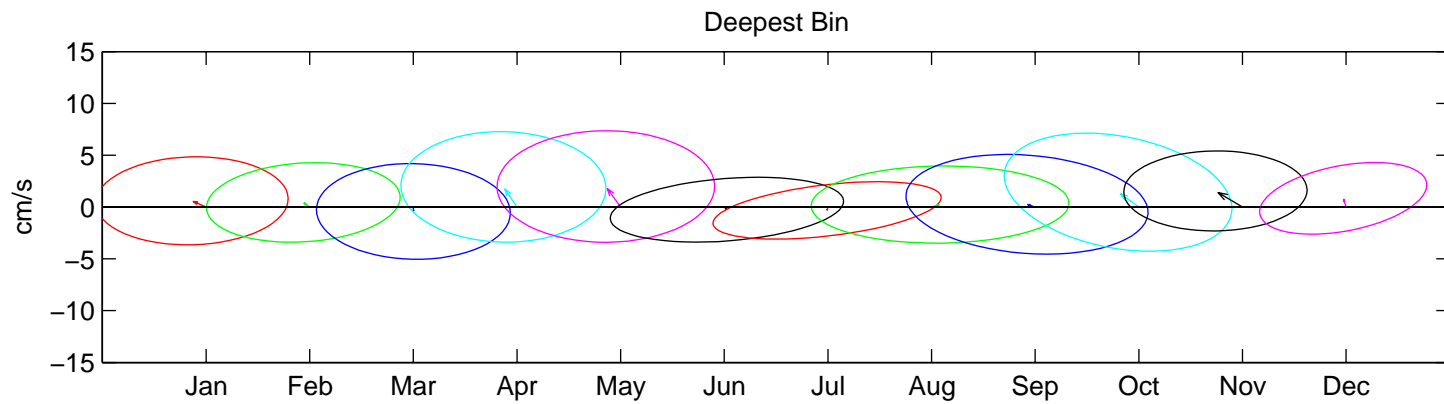

Site A- 1996: Monthly Mean Current and Variability ADCP Hour-Averaged Data

Site A- 1997: Monthly Mean Current and Variability ADCP Hour-Averaged Data

Site A- 1998: Monthly Mean Current and Variability ADCP Hour-Averaged Data

Site A- 1999: Monthly Mean Current and Variability ADCP Hour-Averaged Data

Site A- 2000: Monthly Mean Current and Variability ADCP Hour-Averaged Data

Site A- 2001: Monthly Mean Current and Variability ADCP Hour-Averaged Data

Site A- 2002: Monthly Mean Current and Variability ADCP Hour-Averaged Data