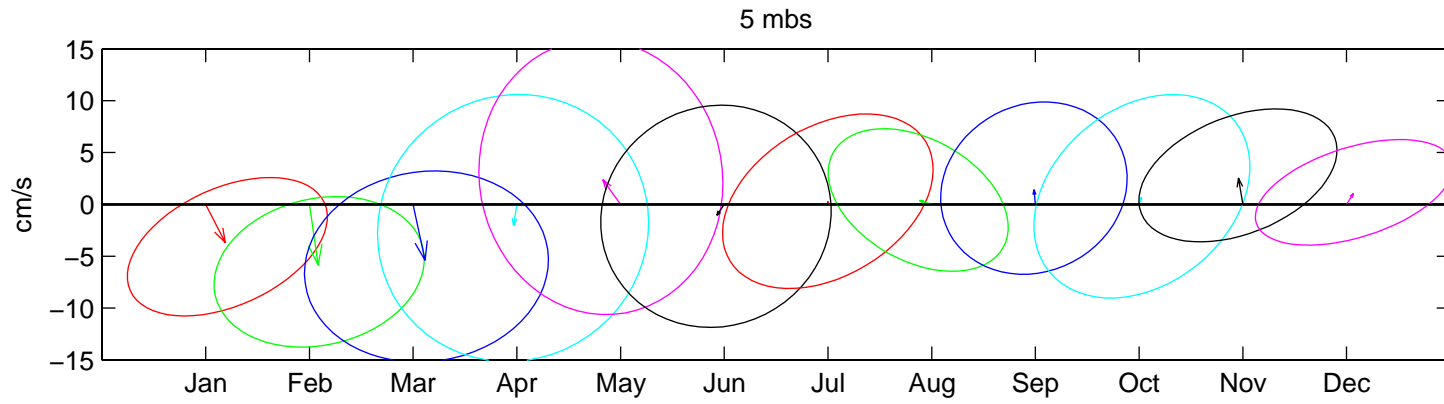

Site A- 1996: Monthly Mean Current and Variability ADCP Hour-Averaged Data

Site A- 1997: Monthly Mean Current and Variability ADCP Hour-Averaged Data

Site A- 1998: Monthly Mean Current and Variability ADCP Hour-Averaged Data

Site A- 1999: Monthly Mean Current and Variability ADCP Hour-Averaged Data

Site A- 2000: Monthly Mean Current and Variability ADCP Hour-Averaged Data

Site A- 2001: Monthly Mean Current and Variability ADCP Hour-Averaged Data

Site A- 2002: Monthly Mean Current and Variability ADCP Hour-Averaged Data