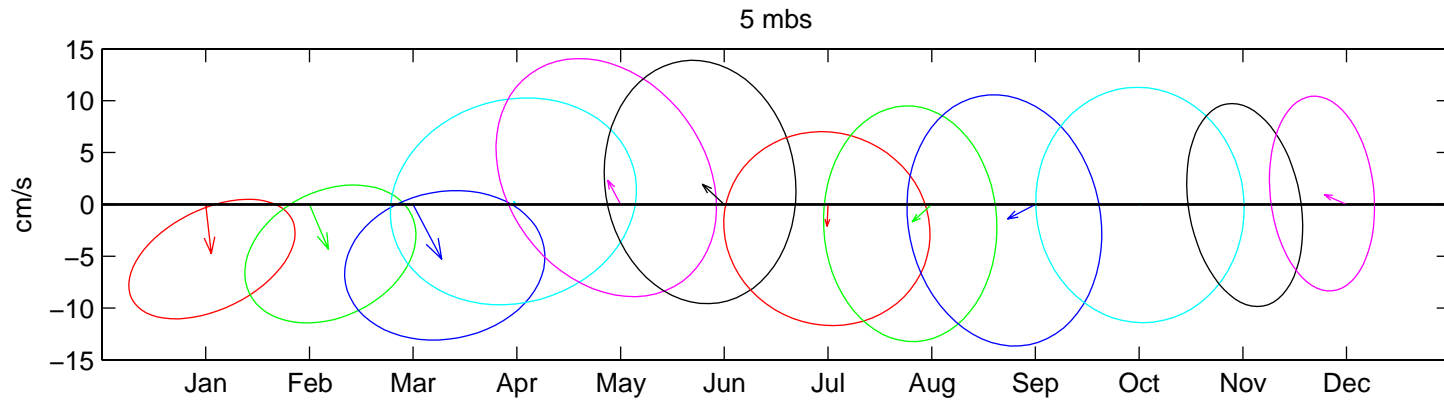

Site A- 1996: Monthly Mean Current and Variability ADCP Hour-Averaged Data

Site A- 1997: Monthly Mean Current and Variability ADCP Hour-Averaged Data

Site A- 1998: Monthly Mean Current and Variability ADCP Hour-Averaged Data

Site A- 1999: Monthly Mean Current and Variability ADCP Hour-Averaged Data

Site A- 2000: Monthly Mean Current and Variability ADCP Hour-Averaged Data

Site A- 2001: Monthly Mean Current and Variability ADCP Hour-Averaged Data

Site A- 2002: Monthly Mean Current and Variability ADCP Hour-Averaged Data