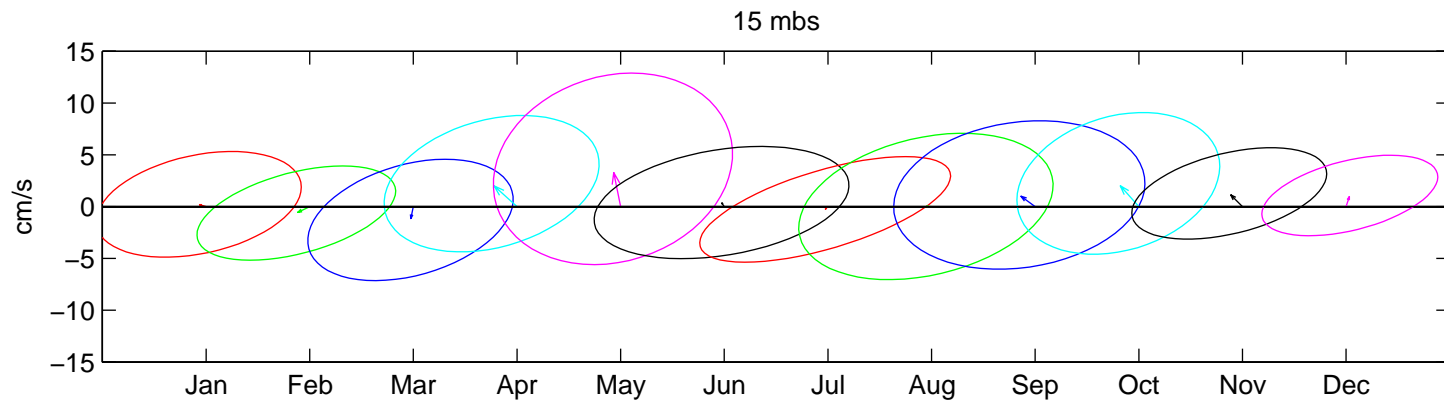

Site A- 1996: Monthly Mean Current and Variability ADCP Hour-Averaged Data

Site A- 1997: Monthly Mean Current and Variability ADCP Hour-Averaged Data

Site A- 1998: Monthly Mean Current and Variability ADCP Hour-Averaged Data

Site A- 1999: Monthly Mean Current and Variability ADCP Hour-Averaged Data

Site A- 2000: Monthly Mean Current and Variability ADCP Hour-Averaged Data

Site A- 2001: Monthly Mean Current and Variability ADCP Hour-Averaged Data

Site A- 2002: Monthly Mean Current and Variability ADCP Hour-Averaged Data