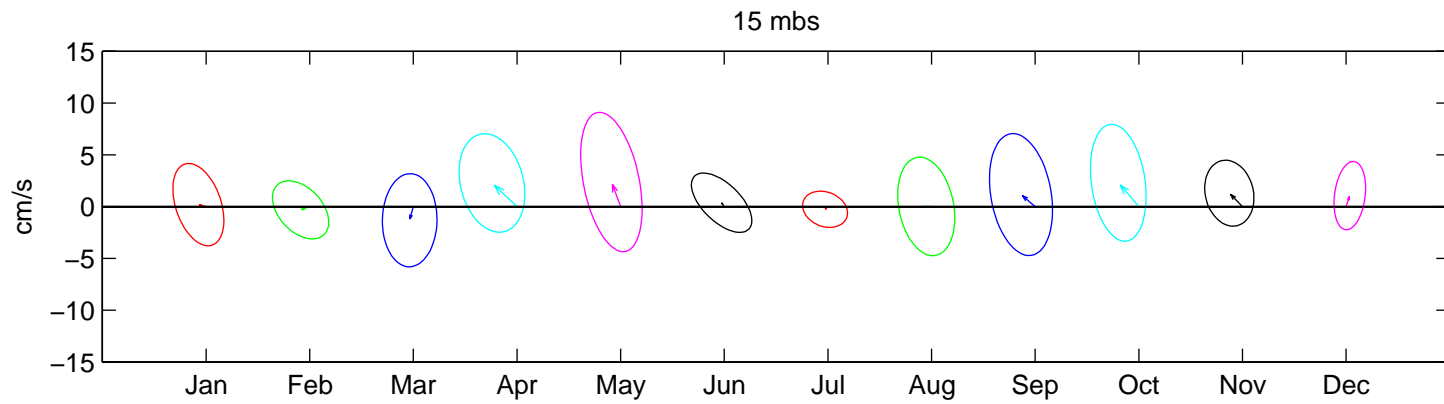

Site A- 1996: Monthly Mean Current and Variability ADCP Low-Passed Data

Site A- 1997: Monthly Mean Current and Variability ADCP Low-Passed Data

Site A- 1998: Monthly Mean Current and Variability ADCP Low-Passed Data

Site A- 1999: Monthly Mean Current and Variability ADCP Low-Passed Data

Site A- 2000: Monthly Mean Current and Variability ADCP Low-Passed Data

Site A- 2001: Monthly Mean Current and Variability ADCP Low-Passed Data

Site A- 2002: Monthly Mean Current and Variability ADCP Low-Passed Data