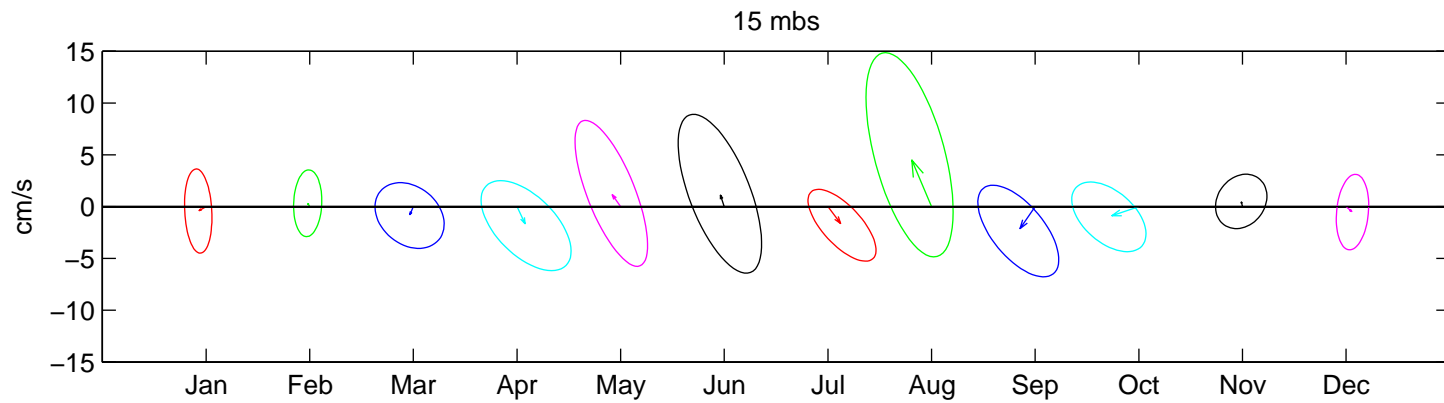

Site A- 1996: Monthly Mean Current and Variability ADCP Low-Passed Data

Site A- 1997: Monthly Mean Current and Variability ADCP Low-Passed Data

Site A- 1998: Monthly Mean Current and Variability ADCP Low-Passed Data

Site A- 1999: Monthly Mean Current and Variability ADCP Low-Passed Data

Site A- 2000: Monthly Mean Current and Variability ADCP Low-Passed Data

Site A- 2001: Monthly Mean Current and Variability ADCP Low-Passed Data

Site A- 2002: Monthly Mean Current and Variability ADCP Low-Passed Data