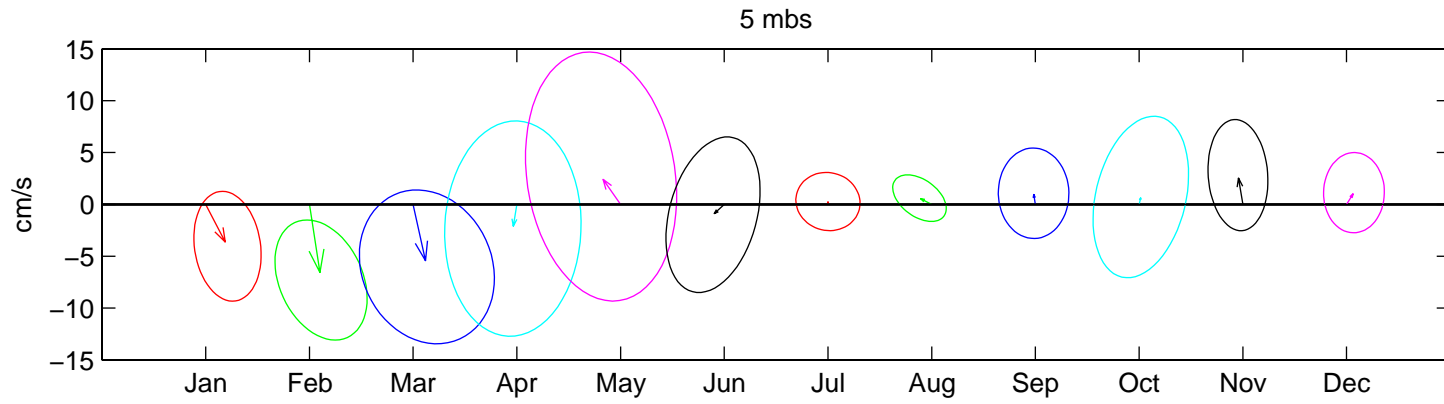

Site A- 1996: Monthly Mean Current and Variability ADCP Low-Passed Data

Site A- 1997: Monthly Mean Current and Variability ADCP Low-Passed Data

Site A- 1998: Monthly Mean Current and Variability ADCP Low-Passed Data

Site A- 1999: Monthly Mean Current and Variability ADCP Low-Passed Data

Site A- 2000: Monthly Mean Current and Variability ADCP Low-Passed Data

Site A- 2001: Monthly Mean Current and Variability ADCP Low-Passed Data

Site A- 2002: Monthly Mean Current and Variability ADCP Low-Passed Data