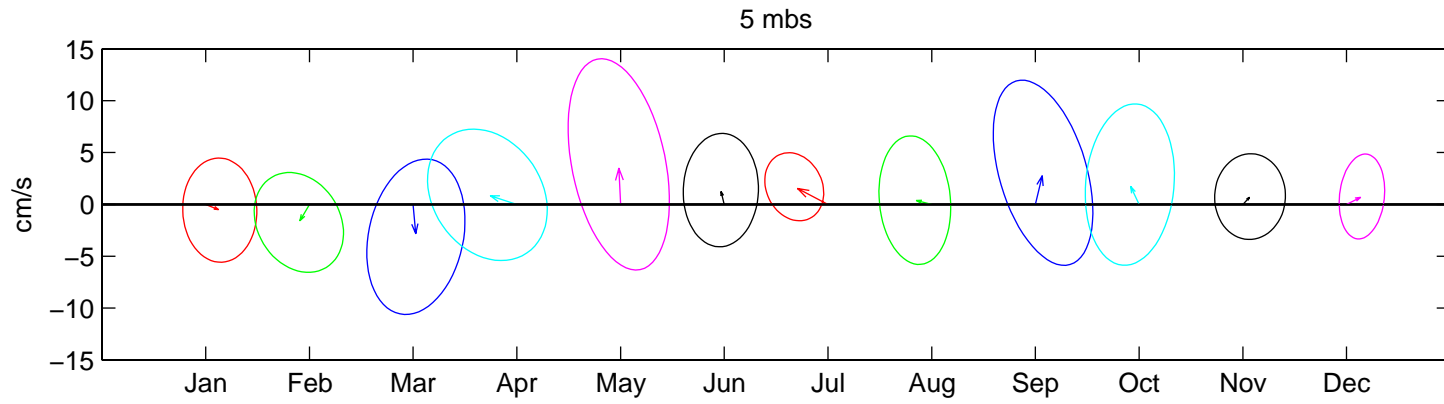

Site A- 1996: Monthly Mean Current and Variability ADCP Low-Passed Data

Site A- 1997: Monthly Mean Current and Variability ADCP Low-Passed Data

Site A- 1998: Monthly Mean Current and Variability ADCP Low-Passed Data

Site A- 1999: Monthly Mean Current and Variability ADCP Low-Passed Data

Site A- 2000: Monthly Mean Current and Variability ADCP Low-Passed Data

Site A- 2001: Monthly Mean Current and Variability ADCP Low-Passed Data

Site A- 2002: Monthly Mean Current and Variability ADCP Low-Passed Data