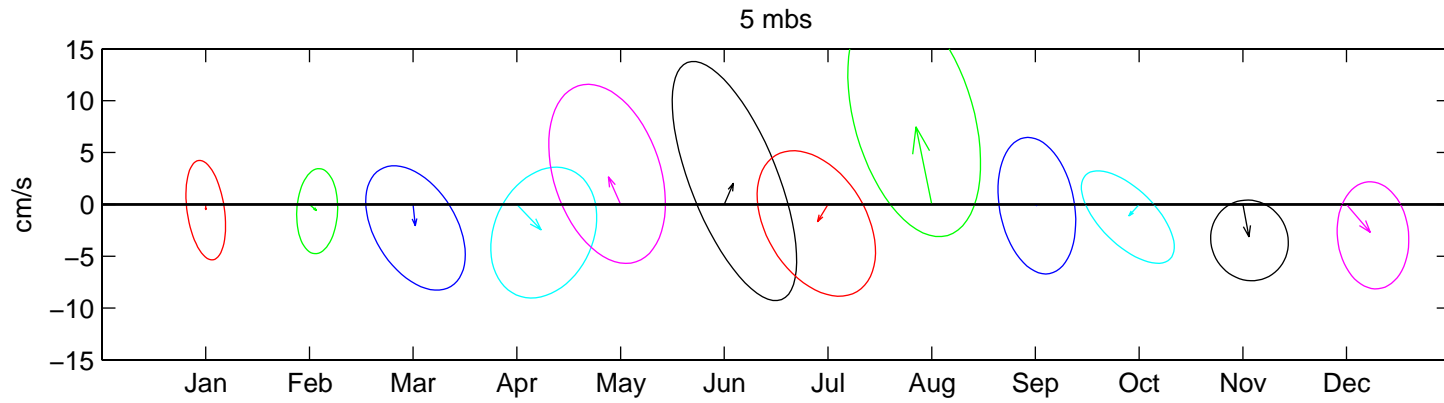

Site A- 1996: Monthly Mean Current and Variability ADCP Low-Passed Data

Site A- 1997: Monthly Mean Current and Variability ADCP Low-Passed Data

Site A- 1998: Monthly Mean Current and Variability ADCP Low-Passed Data

Site A- 1999: Monthly Mean Current and Variability ADCP Low-Passed Data

Site A- 2000: Monthly Mean Current and Variability ADCP Low-Passed Data

Site A- 2001: Monthly Mean Current and Variability ADCP Low-Passed Data

Site A- 2002: Monthly Mean Current and Variability ADCP Low-Passed Data