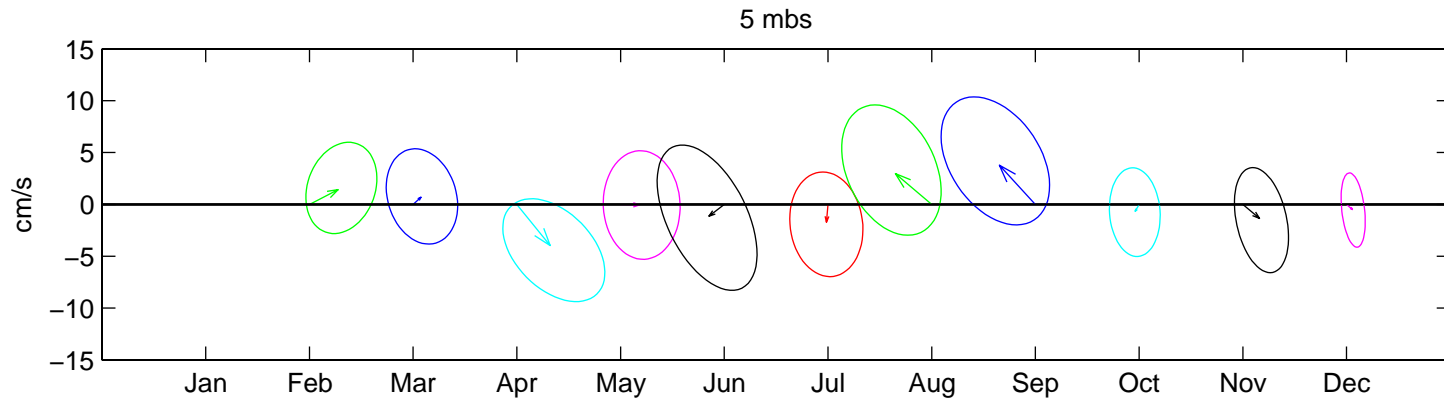

Site A- 1996: Monthly Mean Current and Variability ADCP Low-Passed Data

Site A- 1997: Monthly Mean Current and Variability ADCP Low-Passed Data

Site A- 1998: Monthly Mean Current and Variability ADCP Low-Passed Data

Site A- 1999: Monthly Mean Current and Variability ADCP Low-Passed Data

Site A- 2000: Monthly Mean Current and Variability ADCP Low-Passed Data

Site A- 2001: Monthly Mean Current and Variability ADCP Low-Passed Data

Site A- 2002: Monthly Mean Current and Variability ADCP Low-Passed Data