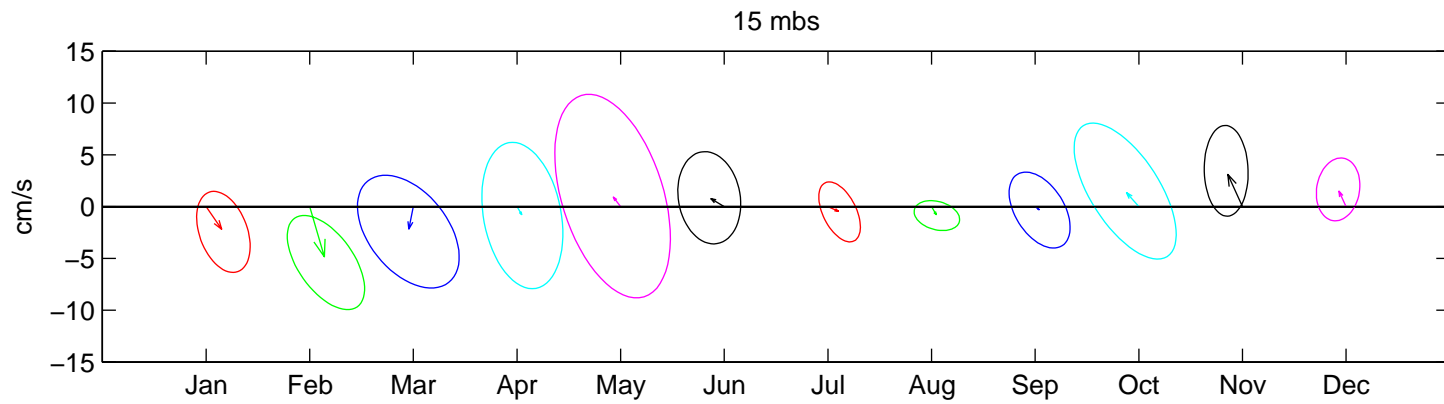

Site A- 1996: Monthly Mean Current and Variability ADCP Low-Passed Data

Site A- 1997: Monthly Mean Current and Variability ADCP Low-Passed Data

Site A- 1998: Monthly Mean Current and Variability ADCP Low-Passed Data

Site A- 1999: Monthly Mean Current and Variability ADCP Low-Passed Data

Site A- 2000: Monthly Mean Current and Variability ADCP Low-Passed Data

Site A- 2001: Monthly Mean Current and Variability ADCP Low-Passed Data

Site A- 2002: Monthly Mean Current and Variability ADCP Low-Passed Data