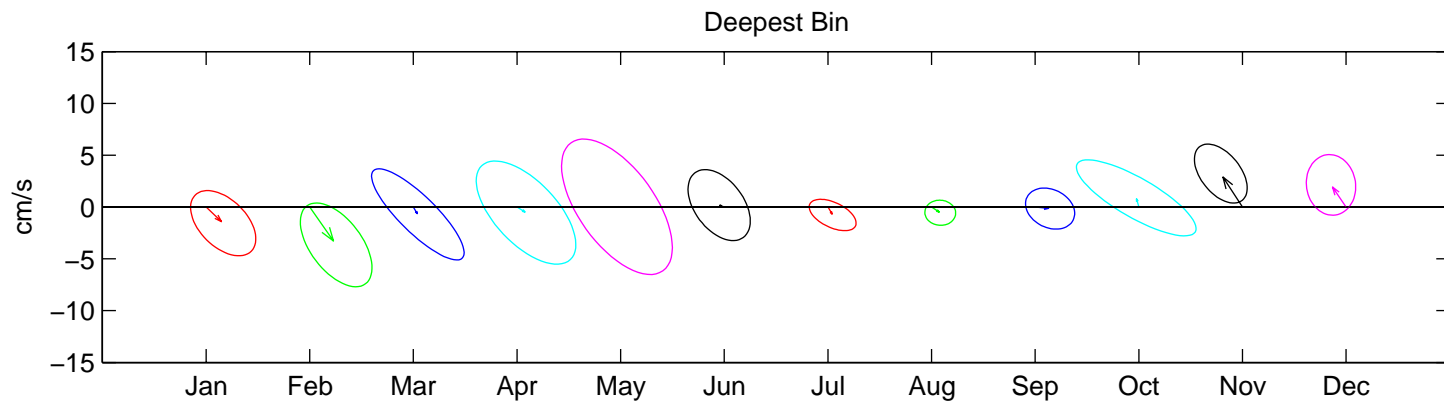

Site A- 1996: Monthly Mean Current and Variability ADCP Low-Passed Data

Site A- 1997: Monthly Mean Current and Variability ADCP Low-Passed Data

Site A- 1998: Monthly Mean Current and Variability ADCP Low-Passed Data

Site A- 1999: Monthly Mean Current and Variability ADCP Low-Passed Data

Site A- 2000: Monthly Mean Current and Variability ADCP Low-Passed Data

Site A- 2001: Monthly Mean Current and Variability ADCP Low-Passed Data

Site A- 2002: Monthly Mean Current and Variability ADCP Low-Passed Data