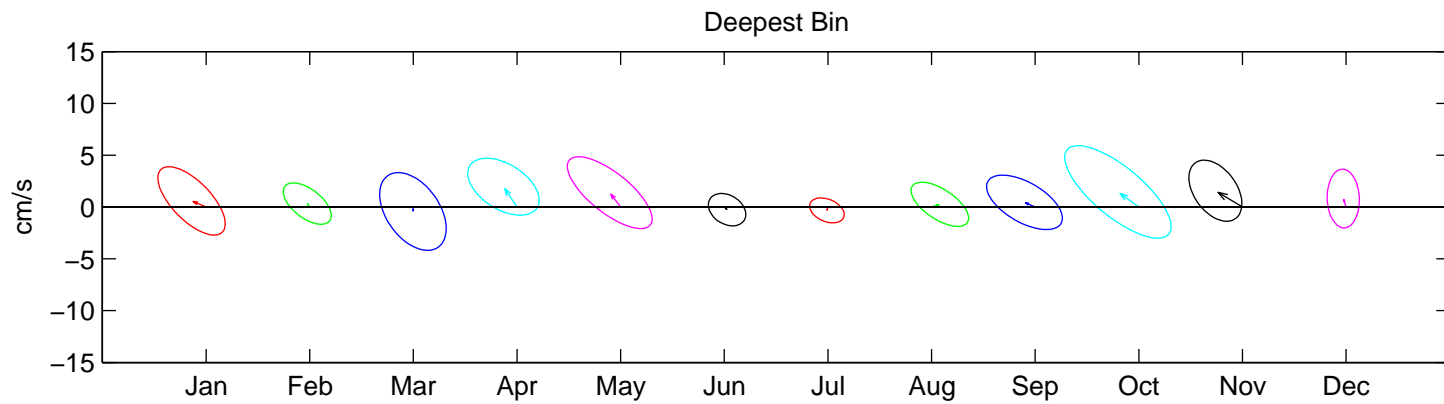

Site A- 1996: Monthly Mean Current and Variability ADCP Low-Passed Data

Site A- 1997: Monthly Mean Current and Variability ADCP Low-Passed Data

Site A- 1998: Monthly Mean Current and Variability ADCP Low-Passed Data

Site A- 1999: Monthly Mean Current and Variability ADCP Low-Passed Data

Site A- 2000: Monthly Mean Current and Variability ADCP Low-Passed Data

Site A- 2001: Monthly Mean Current and Variability ADCP Low-Passed Data

Site A- 2002: Monthly Mean Current and Variability ADCP Low-Passed Data