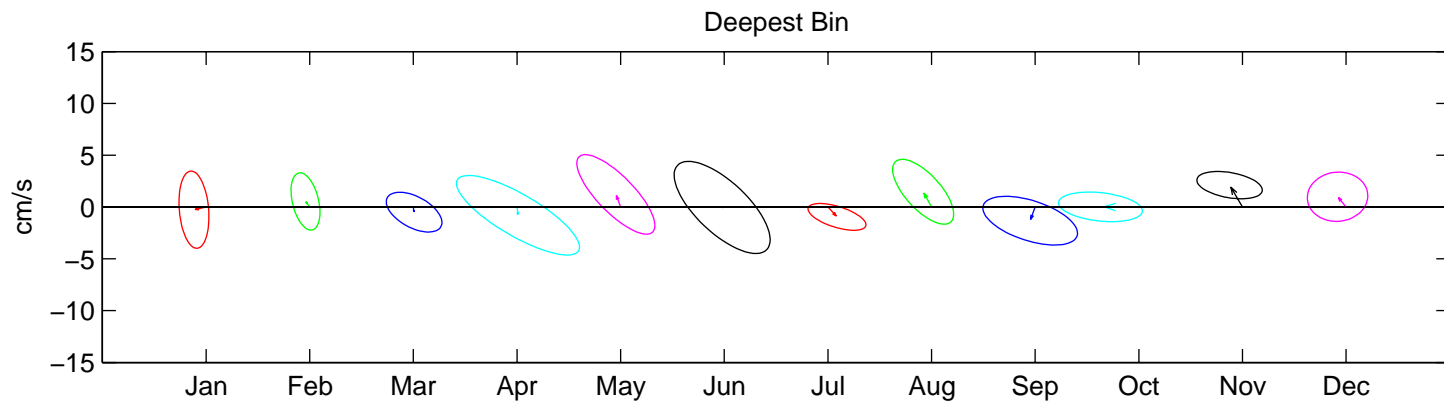

Site A- 1996: Monthly Mean Current and Variability ADCP Low-Passed Data

Site A- 1997: Monthly Mean Current and Variability ADCP Low-Passed Data

Site A- 1998: Monthly Mean Current and Variability ADCP Low-Passed Data

Site A- 1999: Monthly Mean Current and Variability ADCP Low-Passed Data

Site A- 2000: Monthly Mean Current and Variability ADCP Low-Passed Data

Site A- 2001: Monthly Mean Current and Variability ADCP Low-Passed Data

Site A- 2002: Monthly Mean Current and Variability ADCP Low-Passed Data