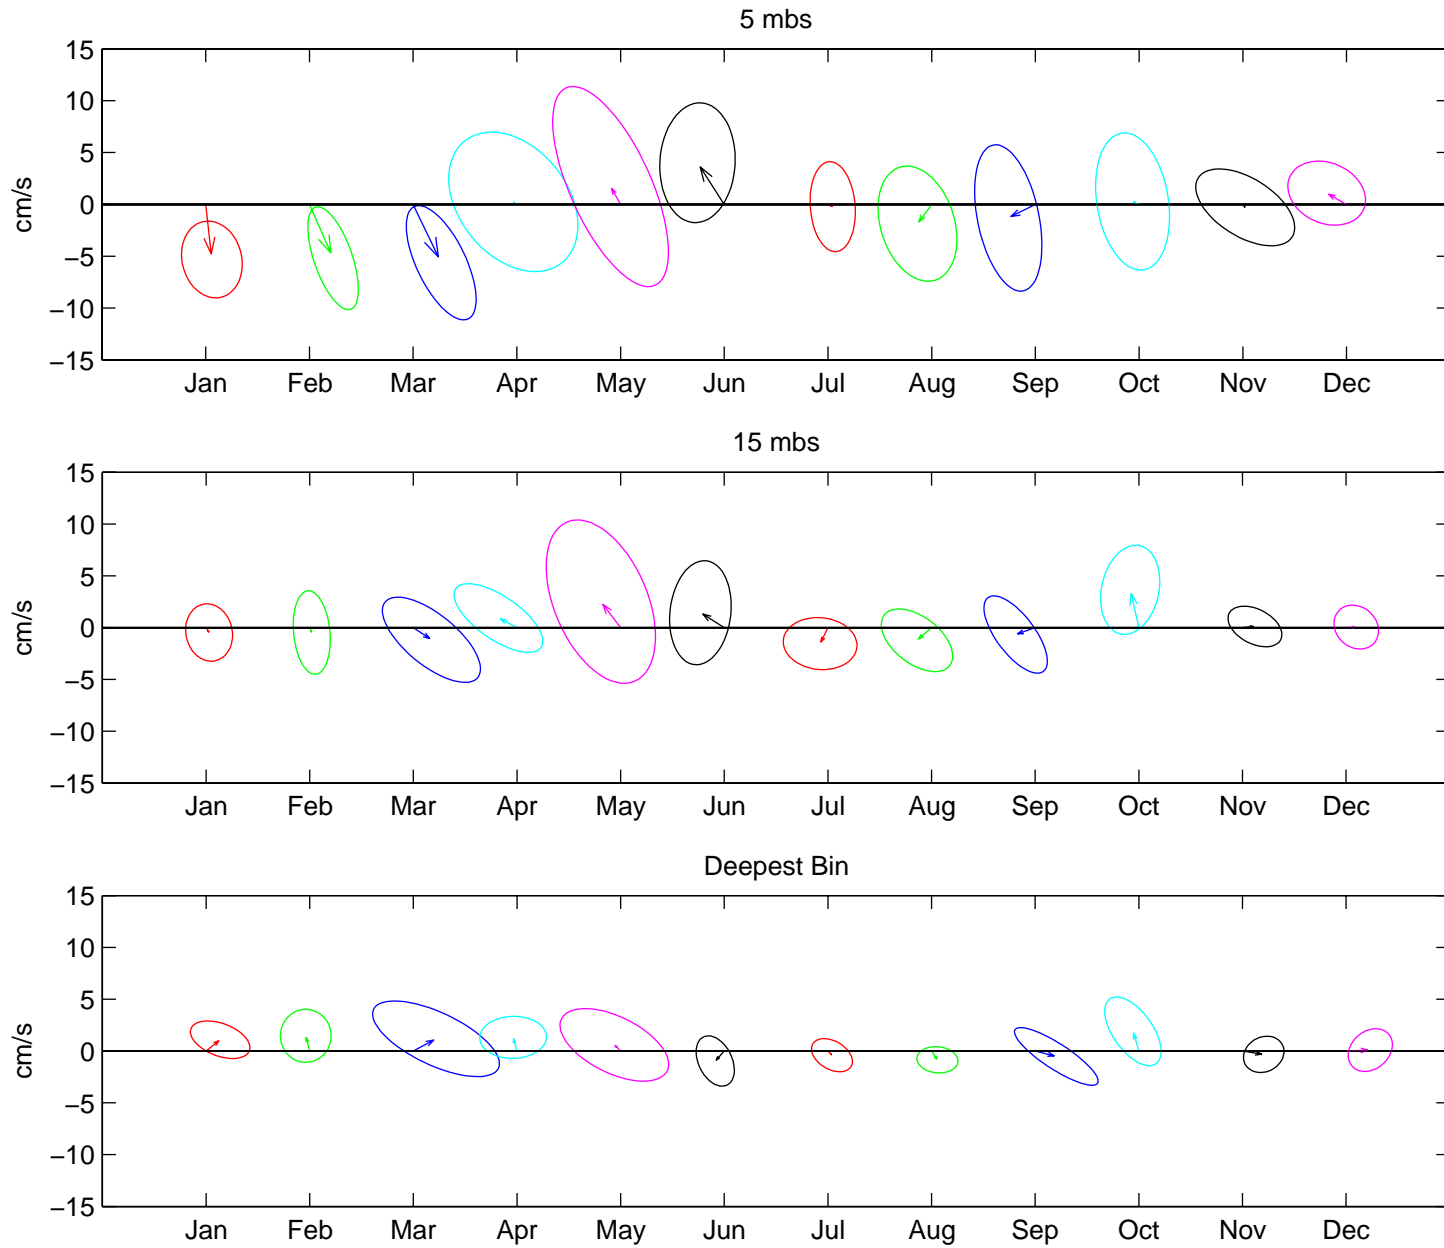

Site A- 1996: Monthly Mean Current and Variability ADCP Low-Passed Data

Site A- 1997: Monthly Mean Current and Variability ADCP Low-Passed Data

Site A- 1998: Monthly Mean Current and Variability ADCP Low-Passed Data

Site A- 1999: Monthly Mean Current and Variability ADCP Low-Passed Data

Site A- 2000: Monthly Mean Current and Variability ADCP Low-Passed Data

Site A- 2001: Monthly Mean Current and Variability ADCP Low-Passed Data

Site A- 2002: Monthly Mean Current and Variability ADCP Low-Passed Data