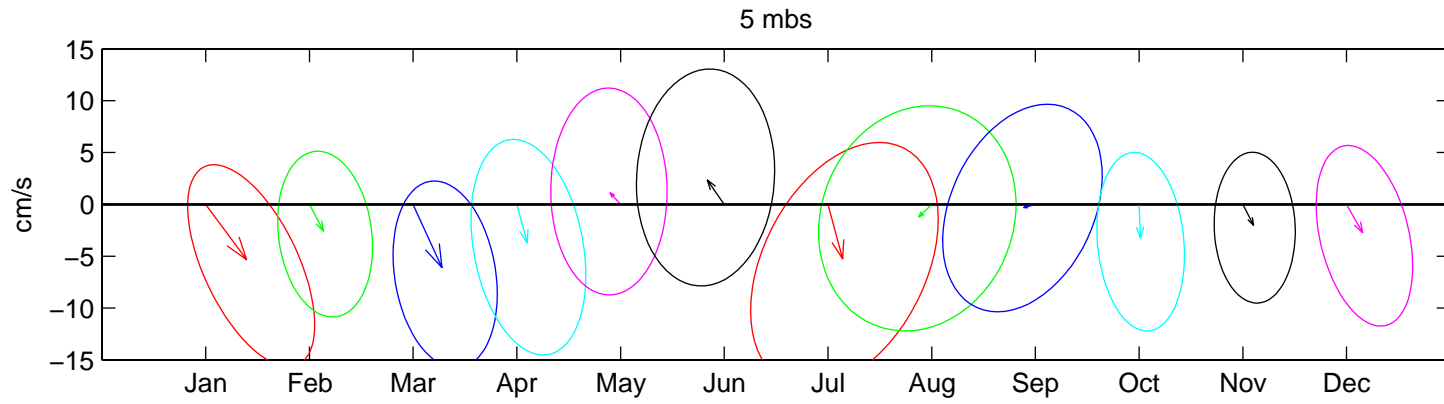

Site B- 1997: Monthly Mean Current and Variability ADCP Hour-Averaged Data

Site B- 1998: Monthly Mean Current and Variability ADCP Hour-Averaged Data

Site B- 1999: Monthly Mean Current and Variability ADCP Hour-Averaged Data

Site B- 2000: Monthly Mean Current and Variability ADCP Hour-Averaged Data

Site B- 2001: Monthly Mean Current and Variability ADCP Hour-Averaged Data

Site B- 2002: Monthly Mean Current and Variability ADCP Hour-Averaged Data