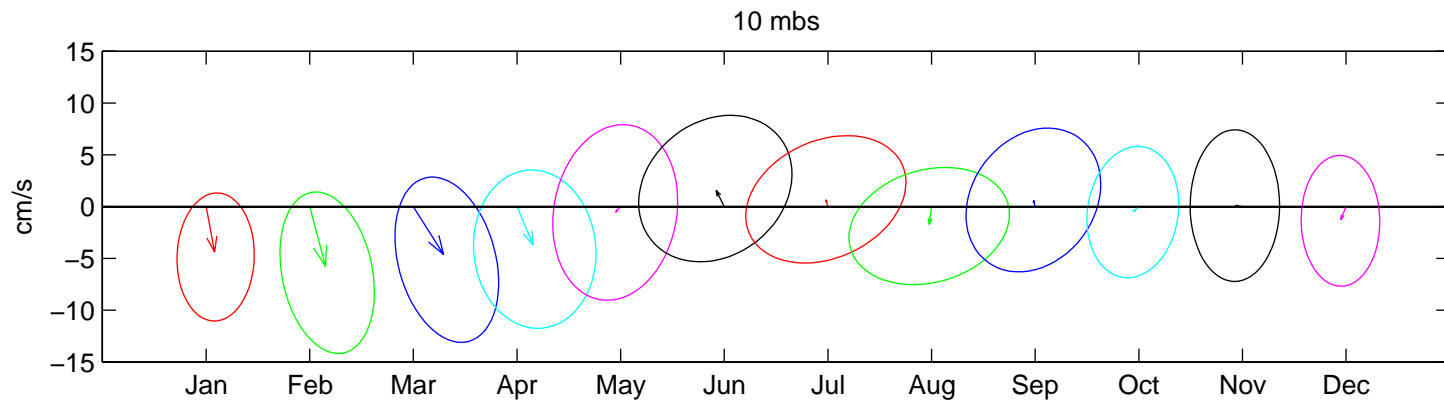

Site B- 1997: Monthly Mean Current and Variability ADCP Hour-Averaged Data

Site B- 1998: Monthly Mean Current and Variability ADCP Hour-Averaged Data

Site B- 1999: Monthly Mean Current and Variability ADCP Hour-Averaged Data

Site B- 2000: Monthly Mean Current and Variability ADCP Hour-Averaged Data

Site B- 2001: Monthly Mean Current and Variability ADCP Hour-Averaged Data

Site B- 2002: Monthly Mean Current and Variability ADCP Hour-Averaged Data