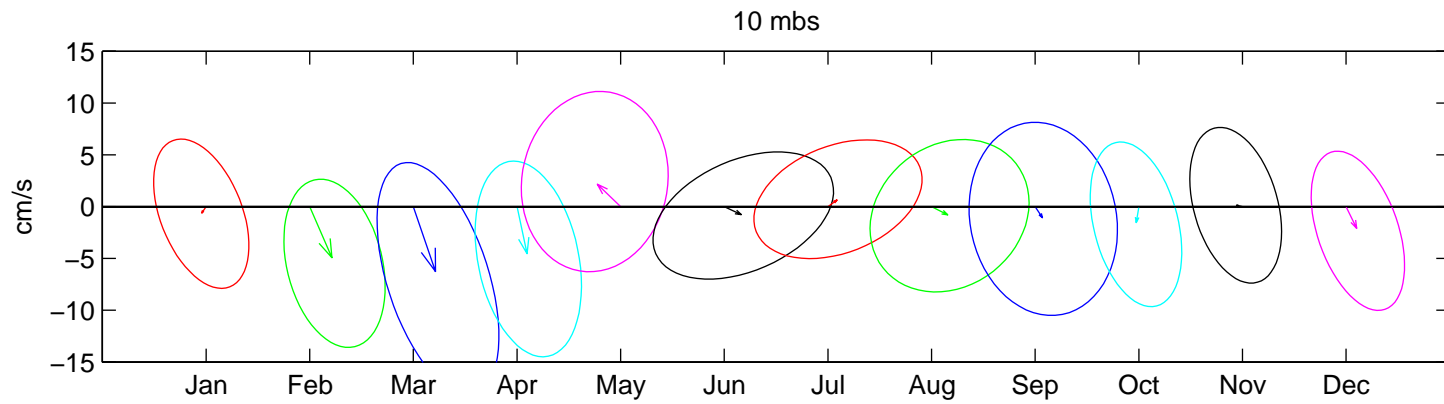

Site B- 1997: Monthly Mean Current and Variability ADCP Hour-Averaged Data

Site B- 1998: Monthly Mean Current and Variability ADCP Hour-Averaged Data

Site B- 1999: Monthly Mean Current and Variability ADCP Hour-Averaged Data

Site B- 2000: Monthly Mean Current and Variability ADCP Hour-Averaged Data

Site B- 2001: Monthly Mean Current and Variability ADCP Hour-Averaged Data

Site B- 2002: Monthly Mean Current and Variability ADCP Hour-Averaged Data