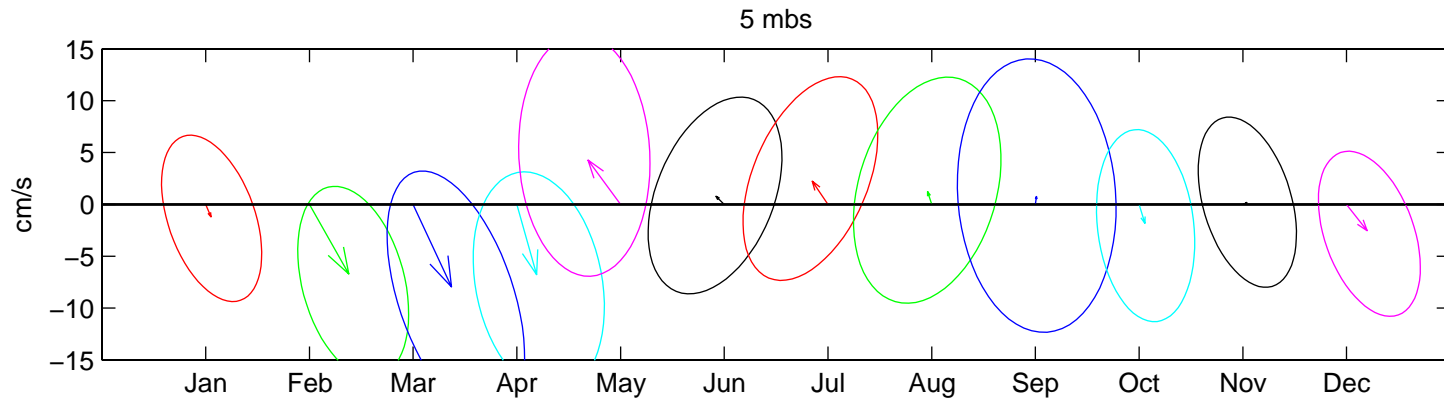

Site B- 1997: Monthly Mean Current and Variability ADCP Hour-Averaged Data

Site B- 1998: Monthly Mean Current and Variability ADCP Hour-Averaged Data

Site B- 1999: Monthly Mean Current and Variability ADCP Hour-Averaged Data

Site B- 2000: Monthly Mean Current and Variability ADCP Hour-Averaged Data

Site B- 2001: Monthly Mean Current and Variability ADCP Hour-Averaged Data

Site B- 2002: Monthly Mean Current and Variability ADCP Hour-Averaged Data