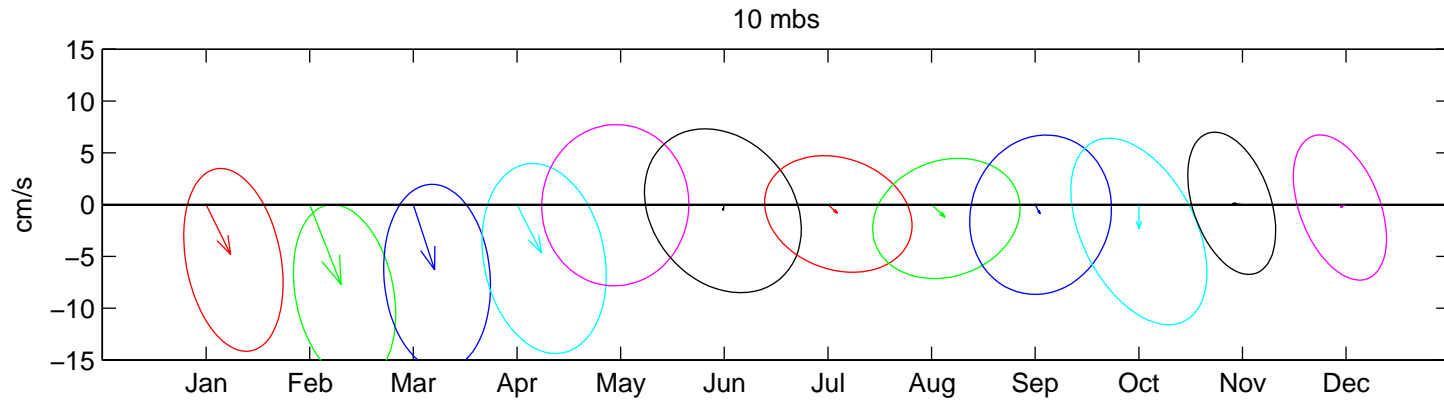

Site B- 1997: Monthly Mean Current and Variability ADCP Hour-Averaged Data

Site B- 1998: Monthly Mean Current and Variability ADCP Hour-Averaged Data

Site B- 1999: Monthly Mean Current and Variability ADCP Hour-Averaged Data

Site B- 2000: Monthly Mean Current and Variability ADCP Hour-Averaged Data

Site B- 2001: Monthly Mean Current and Variability ADCP Hour-Averaged Data

Site B- 2002: Monthly Mean Current and Variability ADCP Hour-Averaged Data