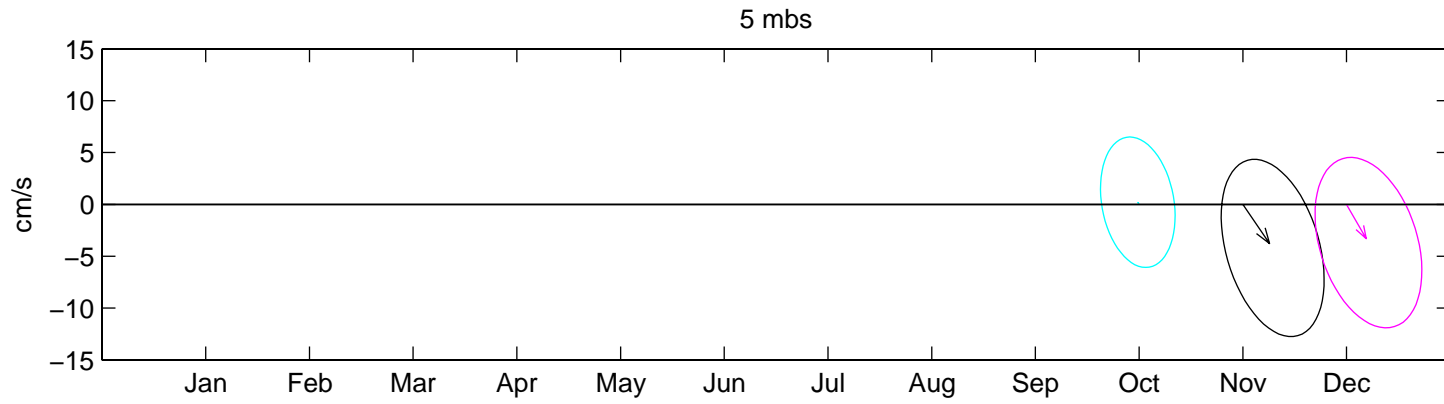

Site B- 1997: Monthly Mean Current and Variability ADCP Hour-Averaged Data

Site B- 1998: Monthly Mean Current and Variability ADCP Hour-Averaged Data

Site B- 1999: Monthly Mean Current and Variability ADCP Hour-Averaged Data

Site B- 2000: Monthly Mean Current and Variability ADCP Hour-Averaged Data

Site B- 2001: Monthly Mean Current and Variability ADCP Hour-Averaged Data

Site B- 2002: Monthly Mean Current and Variability ADCP Hour-Averaged Data