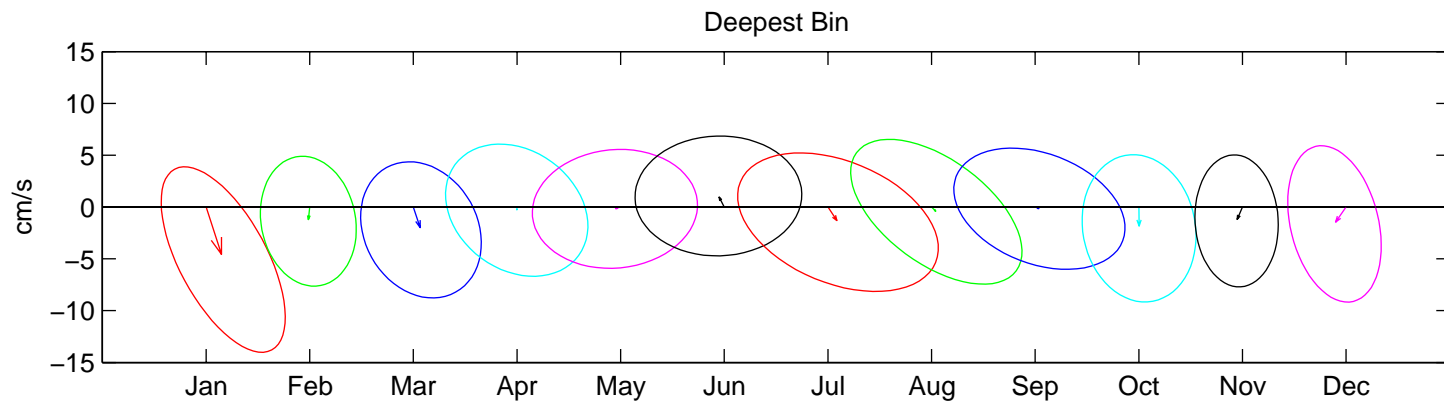

Site B- 1997: Monthly Mean Current and Variability ADCP Hour-Averaged Data

Site B- 1998: Monthly Mean Current and Variability ADCP Hour-Averaged Data

Site B- 1999: Monthly Mean Current and Variability ADCP Hour-Averaged Data

Site B- 2000: Monthly Mean Current and Variability ADCP Hour-Averaged Data

Site B- 2001: Monthly Mean Current and Variability ADCP Hour-Averaged Data

Site B- 2002: Monthly Mean Current and Variability ADCP Hour-Averaged Data