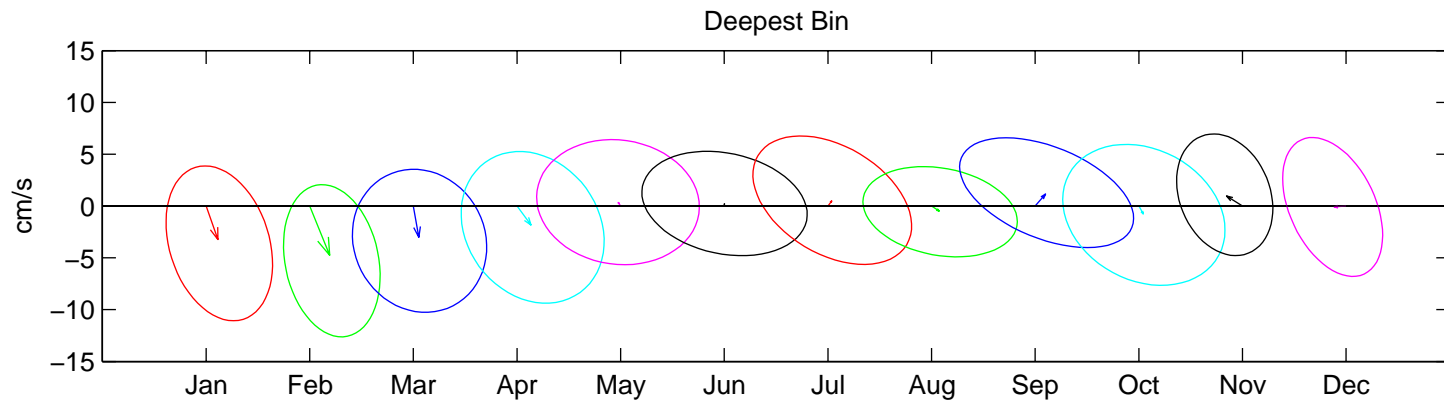

Site B- 1997: Monthly Mean Current and Variability ADCP Hour-Averaged Data

Site B- 1998: Monthly Mean Current and Variability ADCP Hour-Averaged Data

Site B- 1999: Monthly Mean Current and Variability ADCP Hour-Averaged Data

Site B- 2000: Monthly Mean Current and Variability ADCP Hour-Averaged Data

Site B- 2001: Monthly Mean Current and Variability ADCP Hour-Averaged Data

Site B- 2002: Monthly Mean Current and Variability ADCP Hour-Averaged Data