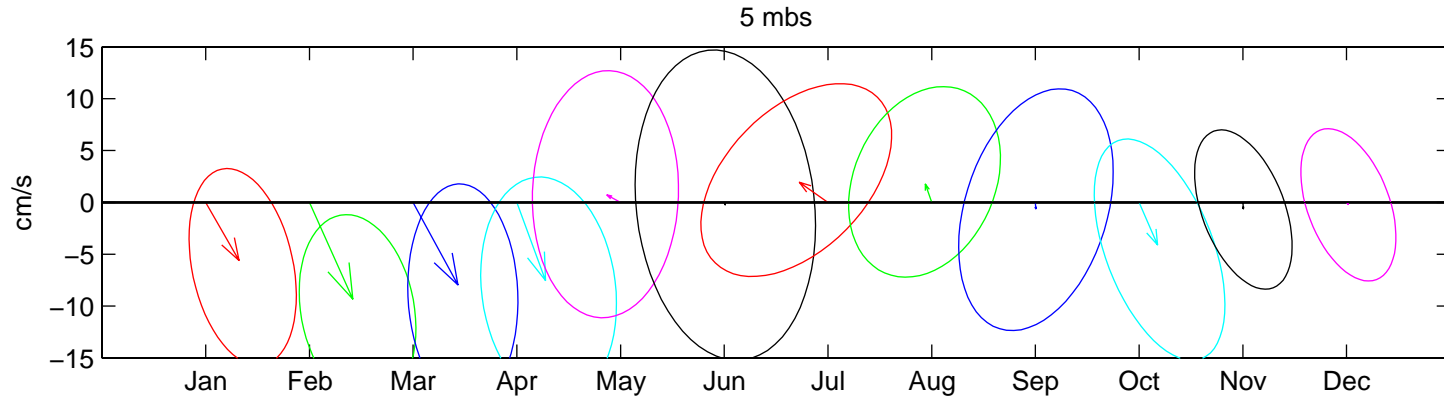

Site B- 1997: Monthly Mean Current and Variability ADCP Hour-Averaged Data

Site B- 1998: Monthly Mean Current and Variability ADCP Hour-Averaged Data

Site B- 1999: Monthly Mean Current and Variability ADCP Hour-Averaged Data

Site B- 2000: Monthly Mean Current and Variability ADCP Hour-Averaged Data

Site B- 2001: Monthly Mean Current and Variability ADCP Hour-Averaged Data

Site B- 2002: Monthly Mean Current and Variability ADCP Hour-Averaged Data