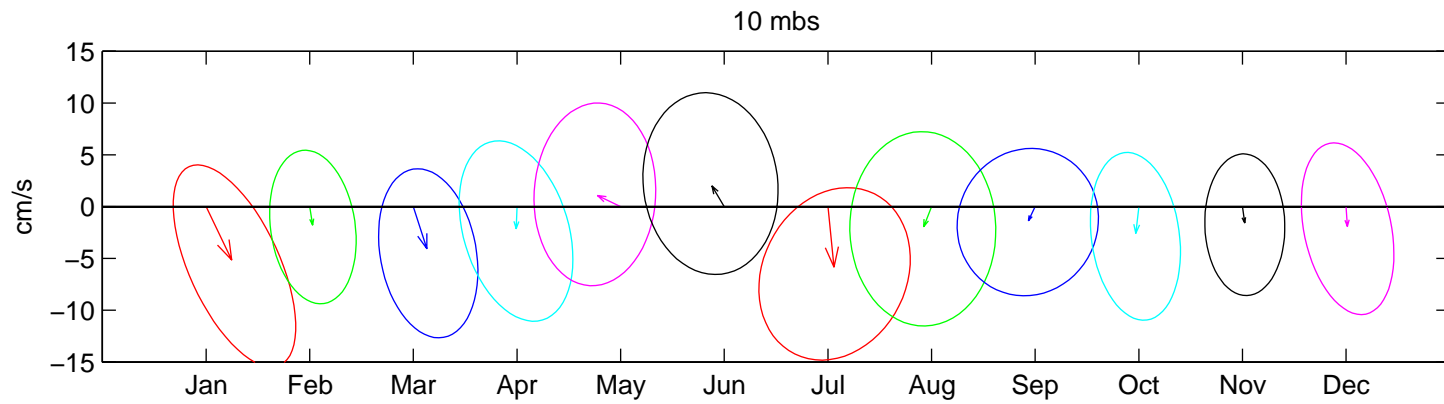

Site B- 1997: Monthly Mean Current and Variability ADCP Hour-Averaged Data

Site B- 1998: Monthly Mean Current and Variability ADCP Hour-Averaged Data

Site B- 1999: Monthly Mean Current and Variability ADCP Hour-Averaged Data

Site B- 2000: Monthly Mean Current and Variability ADCP Hour-Averaged Data

Site B- 2001: Monthly Mean Current and Variability ADCP Hour-Averaged Data

Site B- 2002: Monthly Mean Current and Variability ADCP Hour-Averaged Data