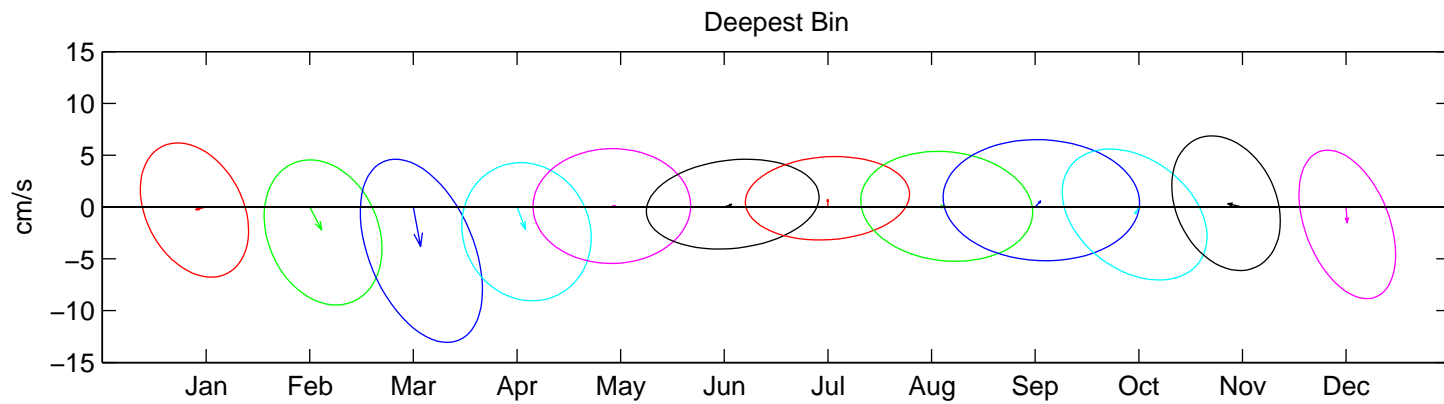

Site B- 1997: Monthly Mean Current and Variability ADCP Hour-Averaged Data

Site B- 1998: Monthly Mean Current and Variability ADCP Hour-Averaged Data

Site B- 1999: Monthly Mean Current and Variability ADCP Hour-Averaged Data

Site B- 2000: Monthly Mean Current and Variability ADCP Hour-Averaged Data

Site B- 2001: Monthly Mean Current and Variability ADCP Hour-Averaged Data

Site B- 2002: Monthly Mean Current and Variability ADCP Hour-Averaged Data