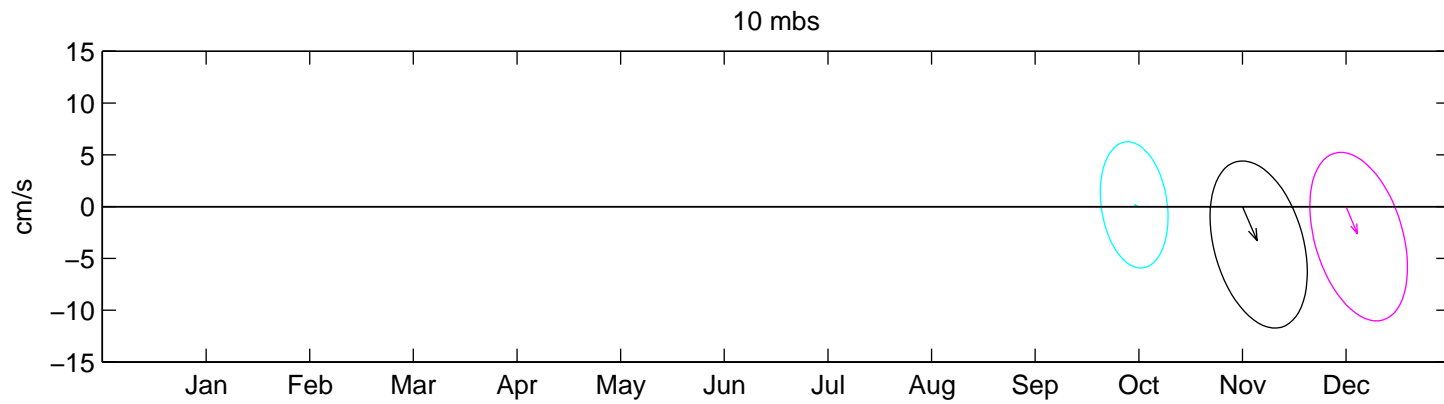

Site B- 1997: Monthly Mean Current and Variability ADCP Hour-Averaged Data

Site B- 1998: Monthly Mean Current and Variability ADCP Hour-Averaged Data

Site B- 1999: Monthly Mean Current and Variability ADCP Hour-Averaged Data

Site B- 2000: Monthly Mean Current and Variability ADCP Hour-Averaged Data

Site B- 2001: Monthly Mean Current and Variability ADCP Hour-Averaged Data

Site B- 2002: Monthly Mean Current and Variability ADCP Hour-Averaged Data