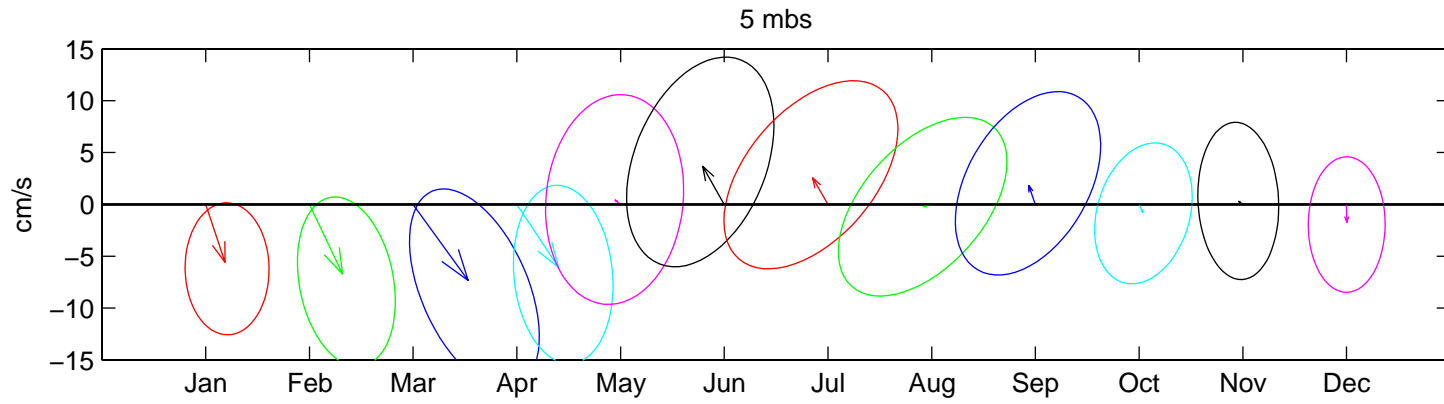

Site B- 1997: Monthly Mean Current and Variability ADCP Hour-Averaged Data

Site B- 1998: Monthly Mean Current and Variability ADCP Hour-Averaged Data

Site B- 1999: Monthly Mean Current and Variability ADCP Hour-Averaged Data

Site B- 2000: Monthly Mean Current and Variability ADCP Hour-Averaged Data

Site B- 2001: Monthly Mean Current and Variability ADCP Hour-Averaged Data

Site B- 2002: Monthly Mean Current and Variability ADCP Hour-Averaged Data