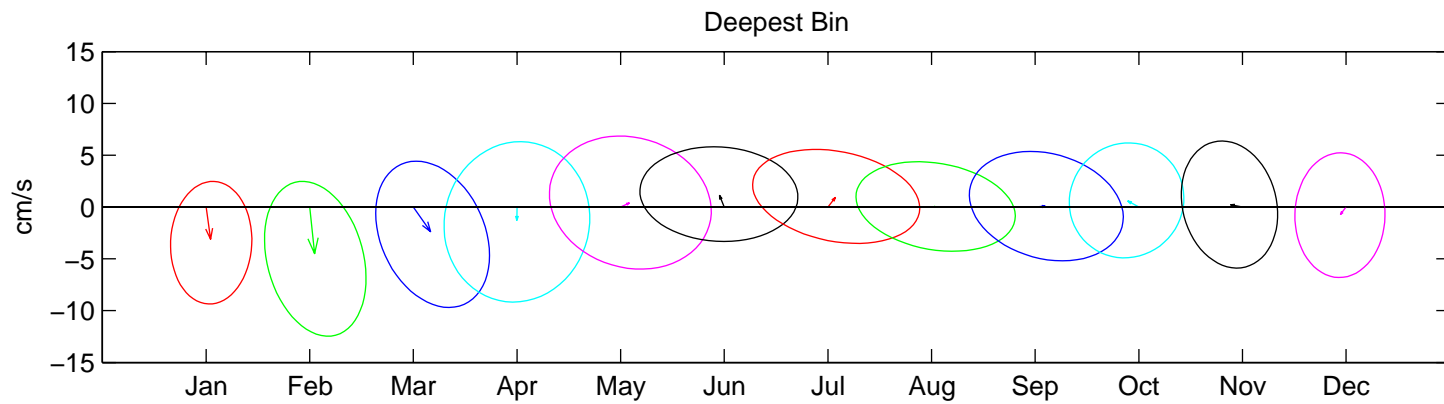

Site B- 1997: Monthly Mean Current and Variability ADCP Hour-Averaged Data

Site B- 1998: Monthly Mean Current and Variability ADCP Hour-Averaged Data

Site B- 1999: Monthly Mean Current and Variability ADCP Hour-Averaged Data

Site B- 2000: Monthly Mean Current and Variability ADCP Hour-Averaged Data

Site B- 2001: Monthly Mean Current and Variability ADCP Hour-Averaged Data

Site B- 2002: Monthly Mean Current and Variability ADCP Hour-Averaged Data