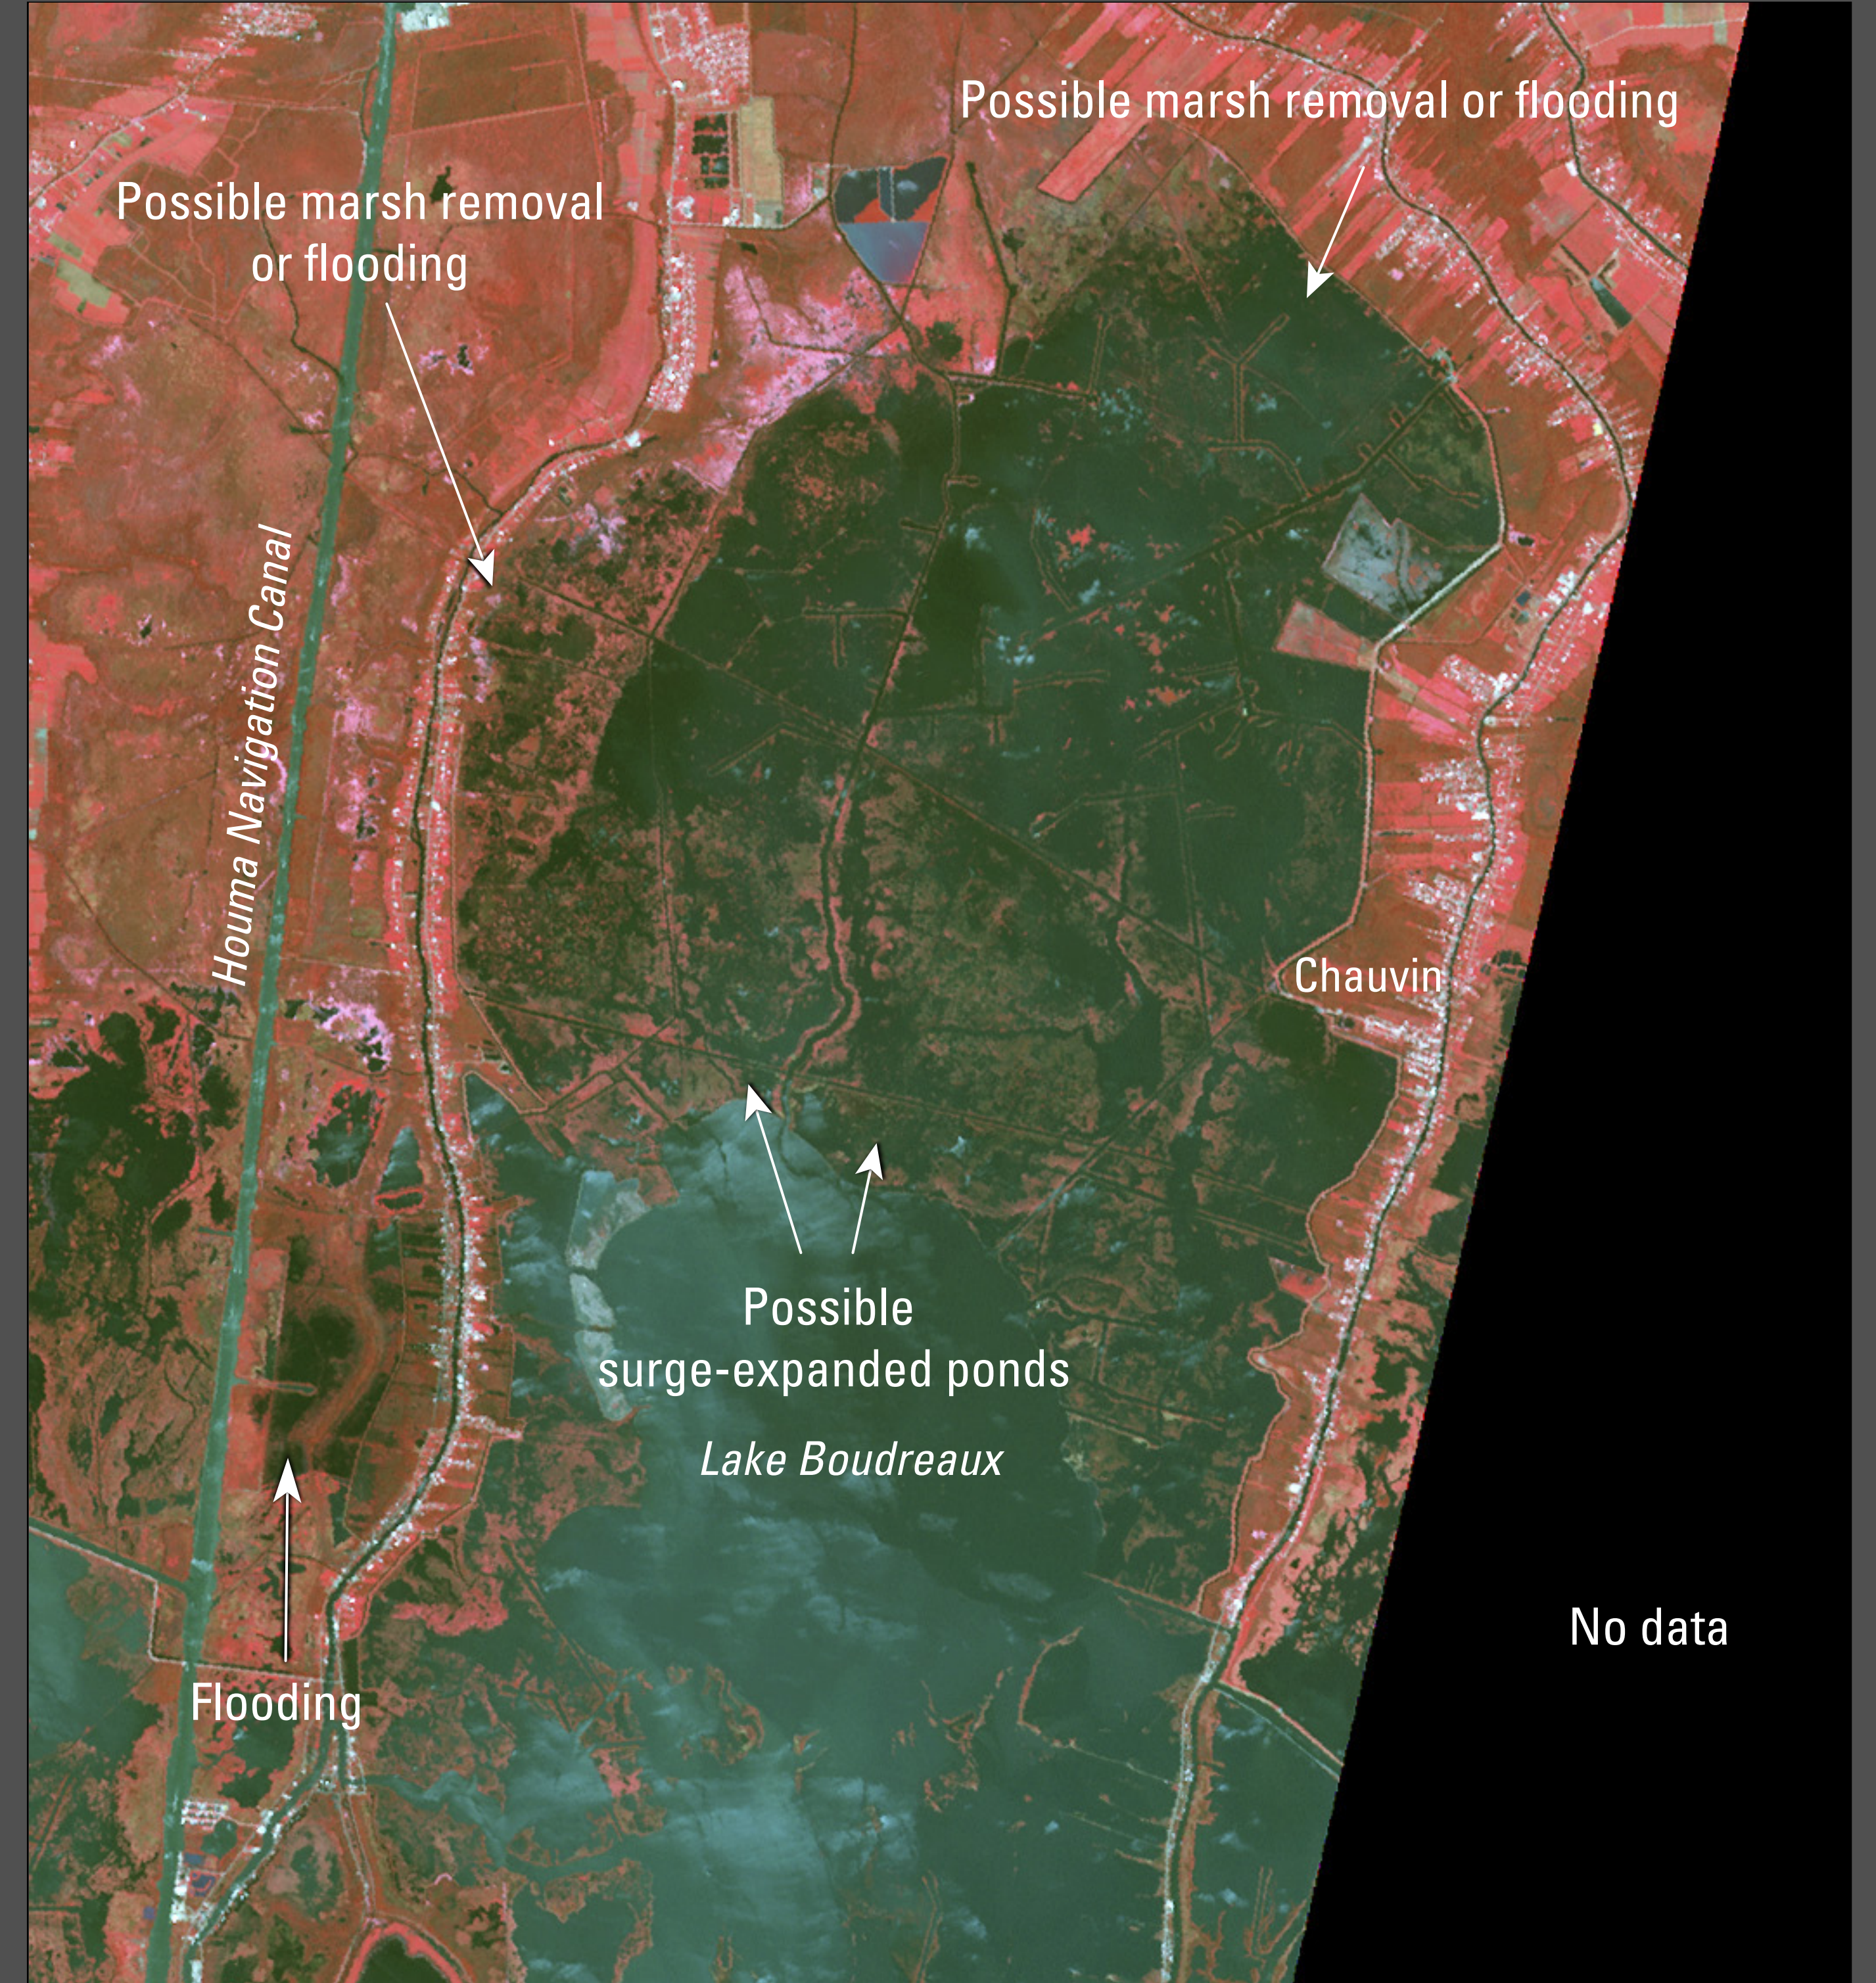

**Before and After Hurricane Gustav Images—Upper Lake Boudreaux, Louisiana  
(Landsat 5 Thematic Mapper Satellite Imagery and ASTER Satellite Imagery)**

March 23, 2008, Landsat 5 TM Image

September 5, 2008, ASTER Image