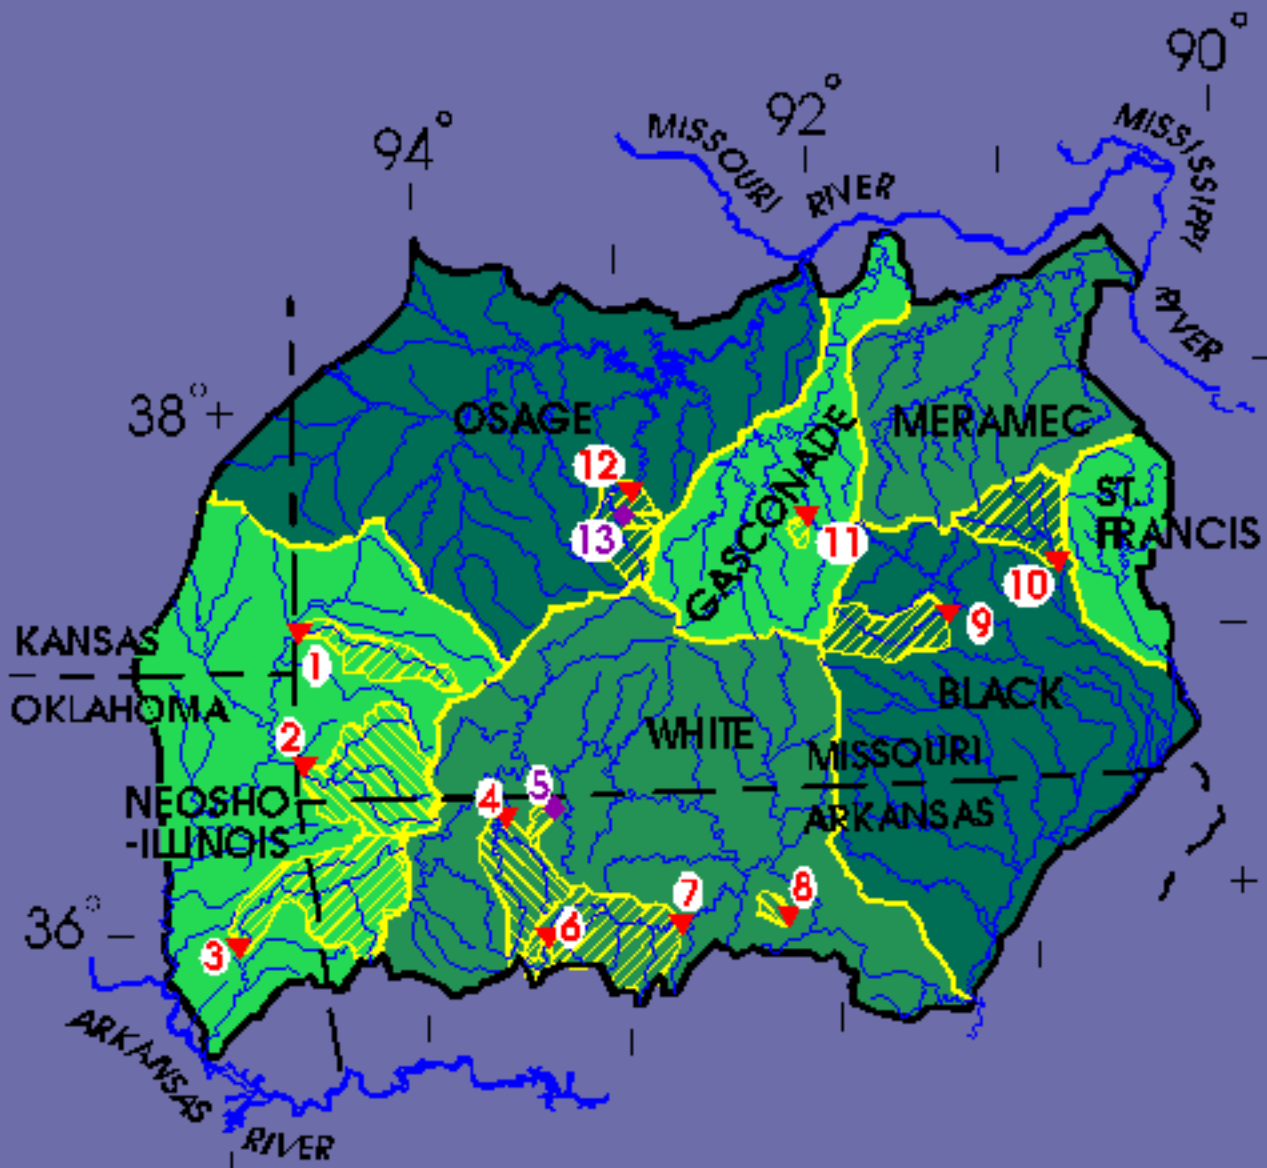

Ozark Plateaus Study Unit

EXPLANATION

-  FIXED SITE BASIN
-  STUDY UNIT BOUNDARY
-  MAJOR RIVER BASIN BOUNDARY
-  BASIC FIXED SITE
-  INTENSIVE FIXED SITES