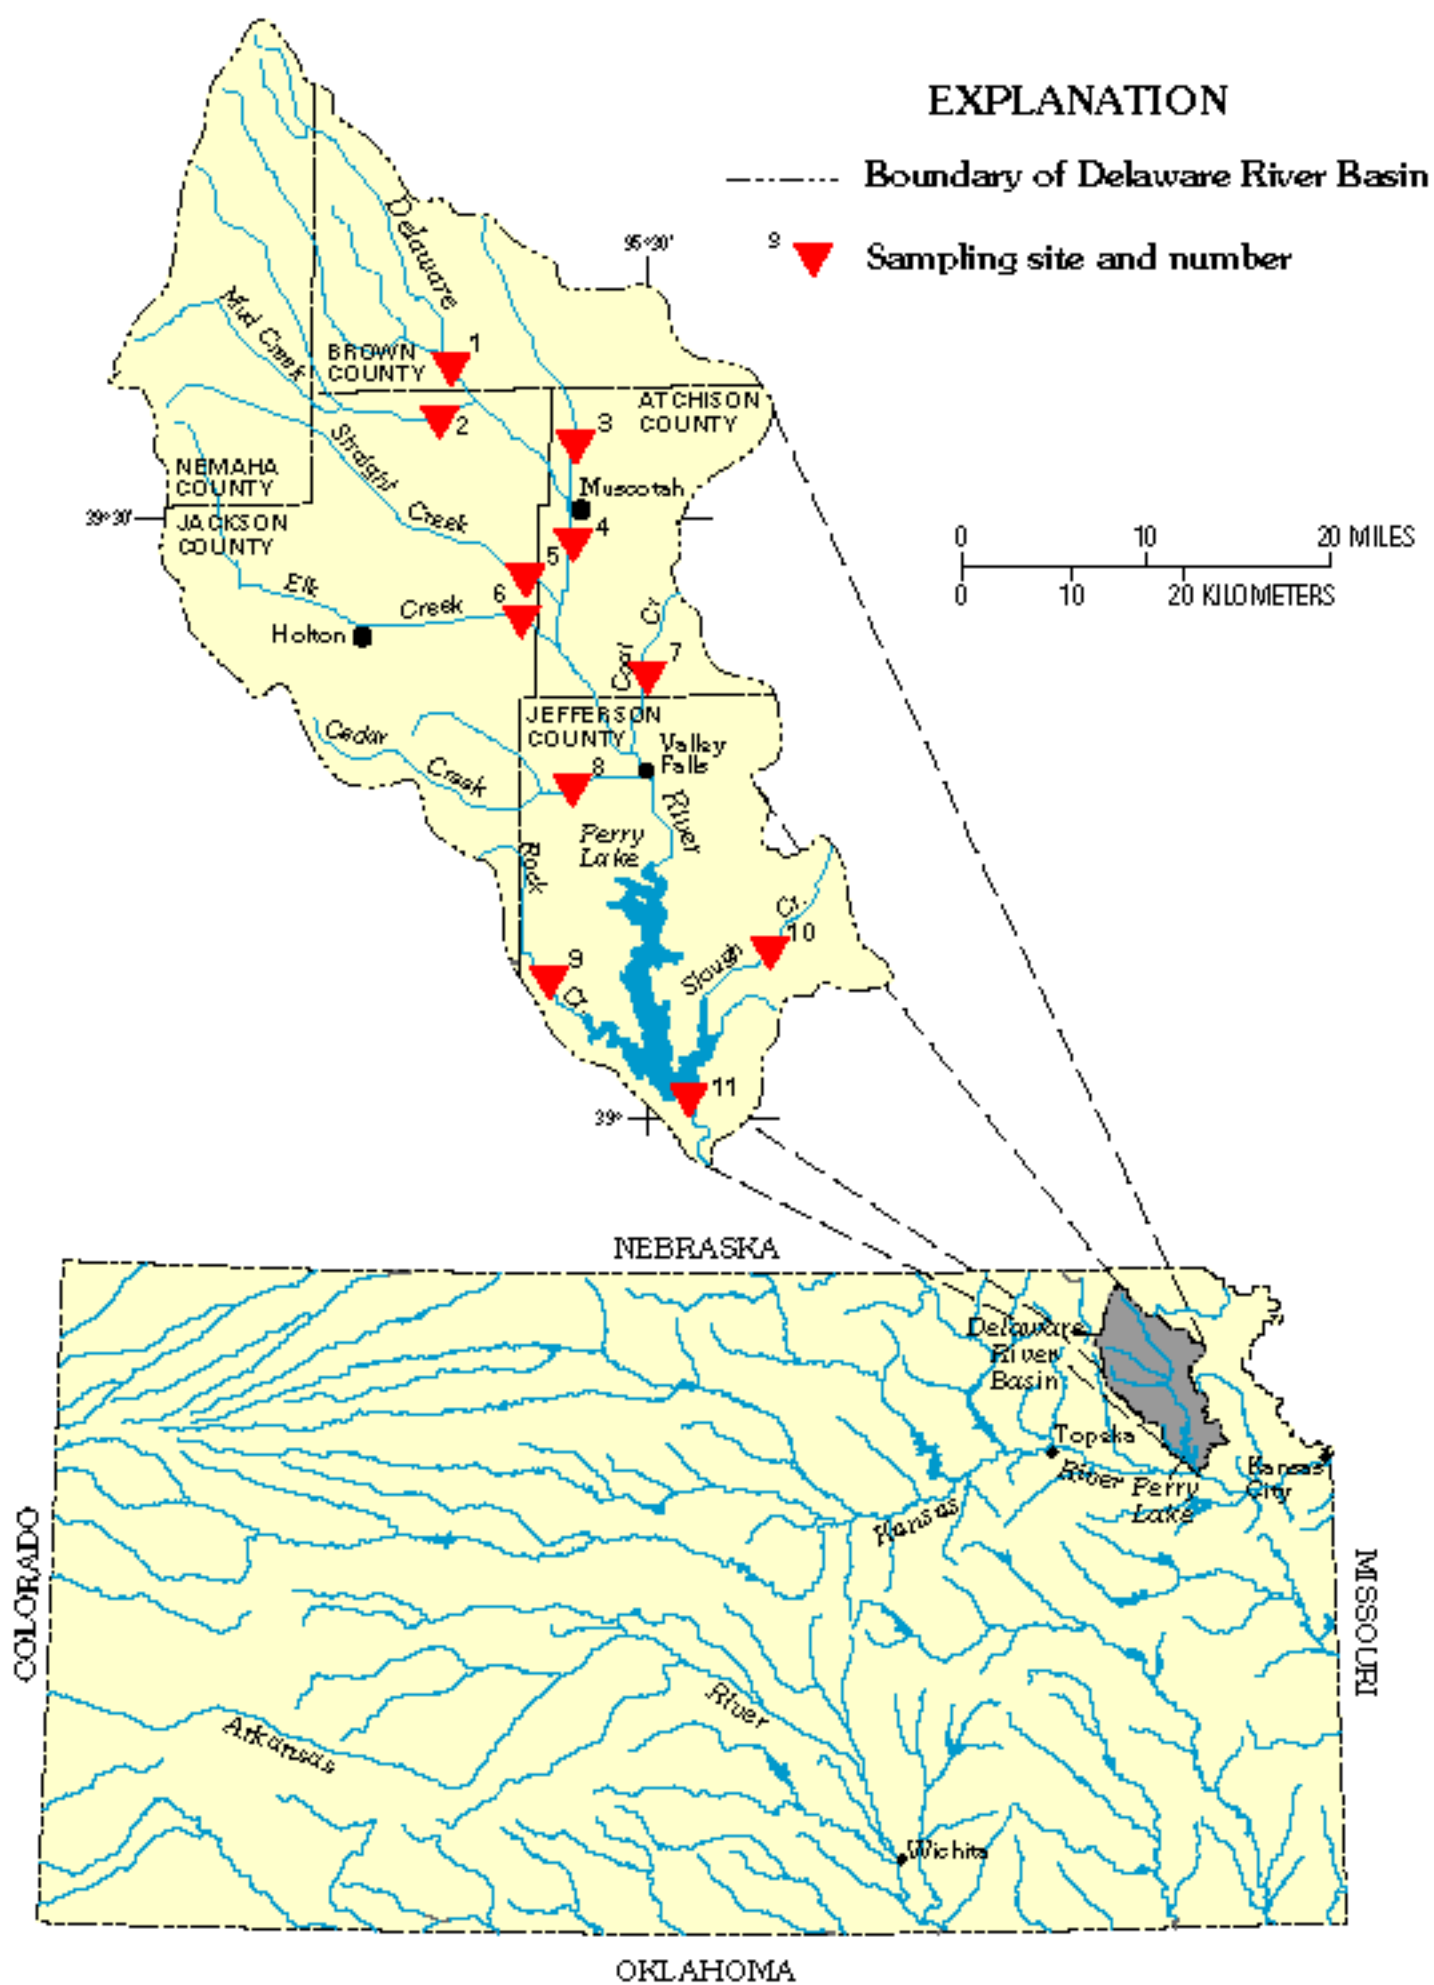

## EXPLANATION

----- Boundary of Delaware River Basin

9 ▼ Sampling site and number

**Figure 1.** Location of Delaware River Basin and monitoring-network sampling sites in northeast Kansas.