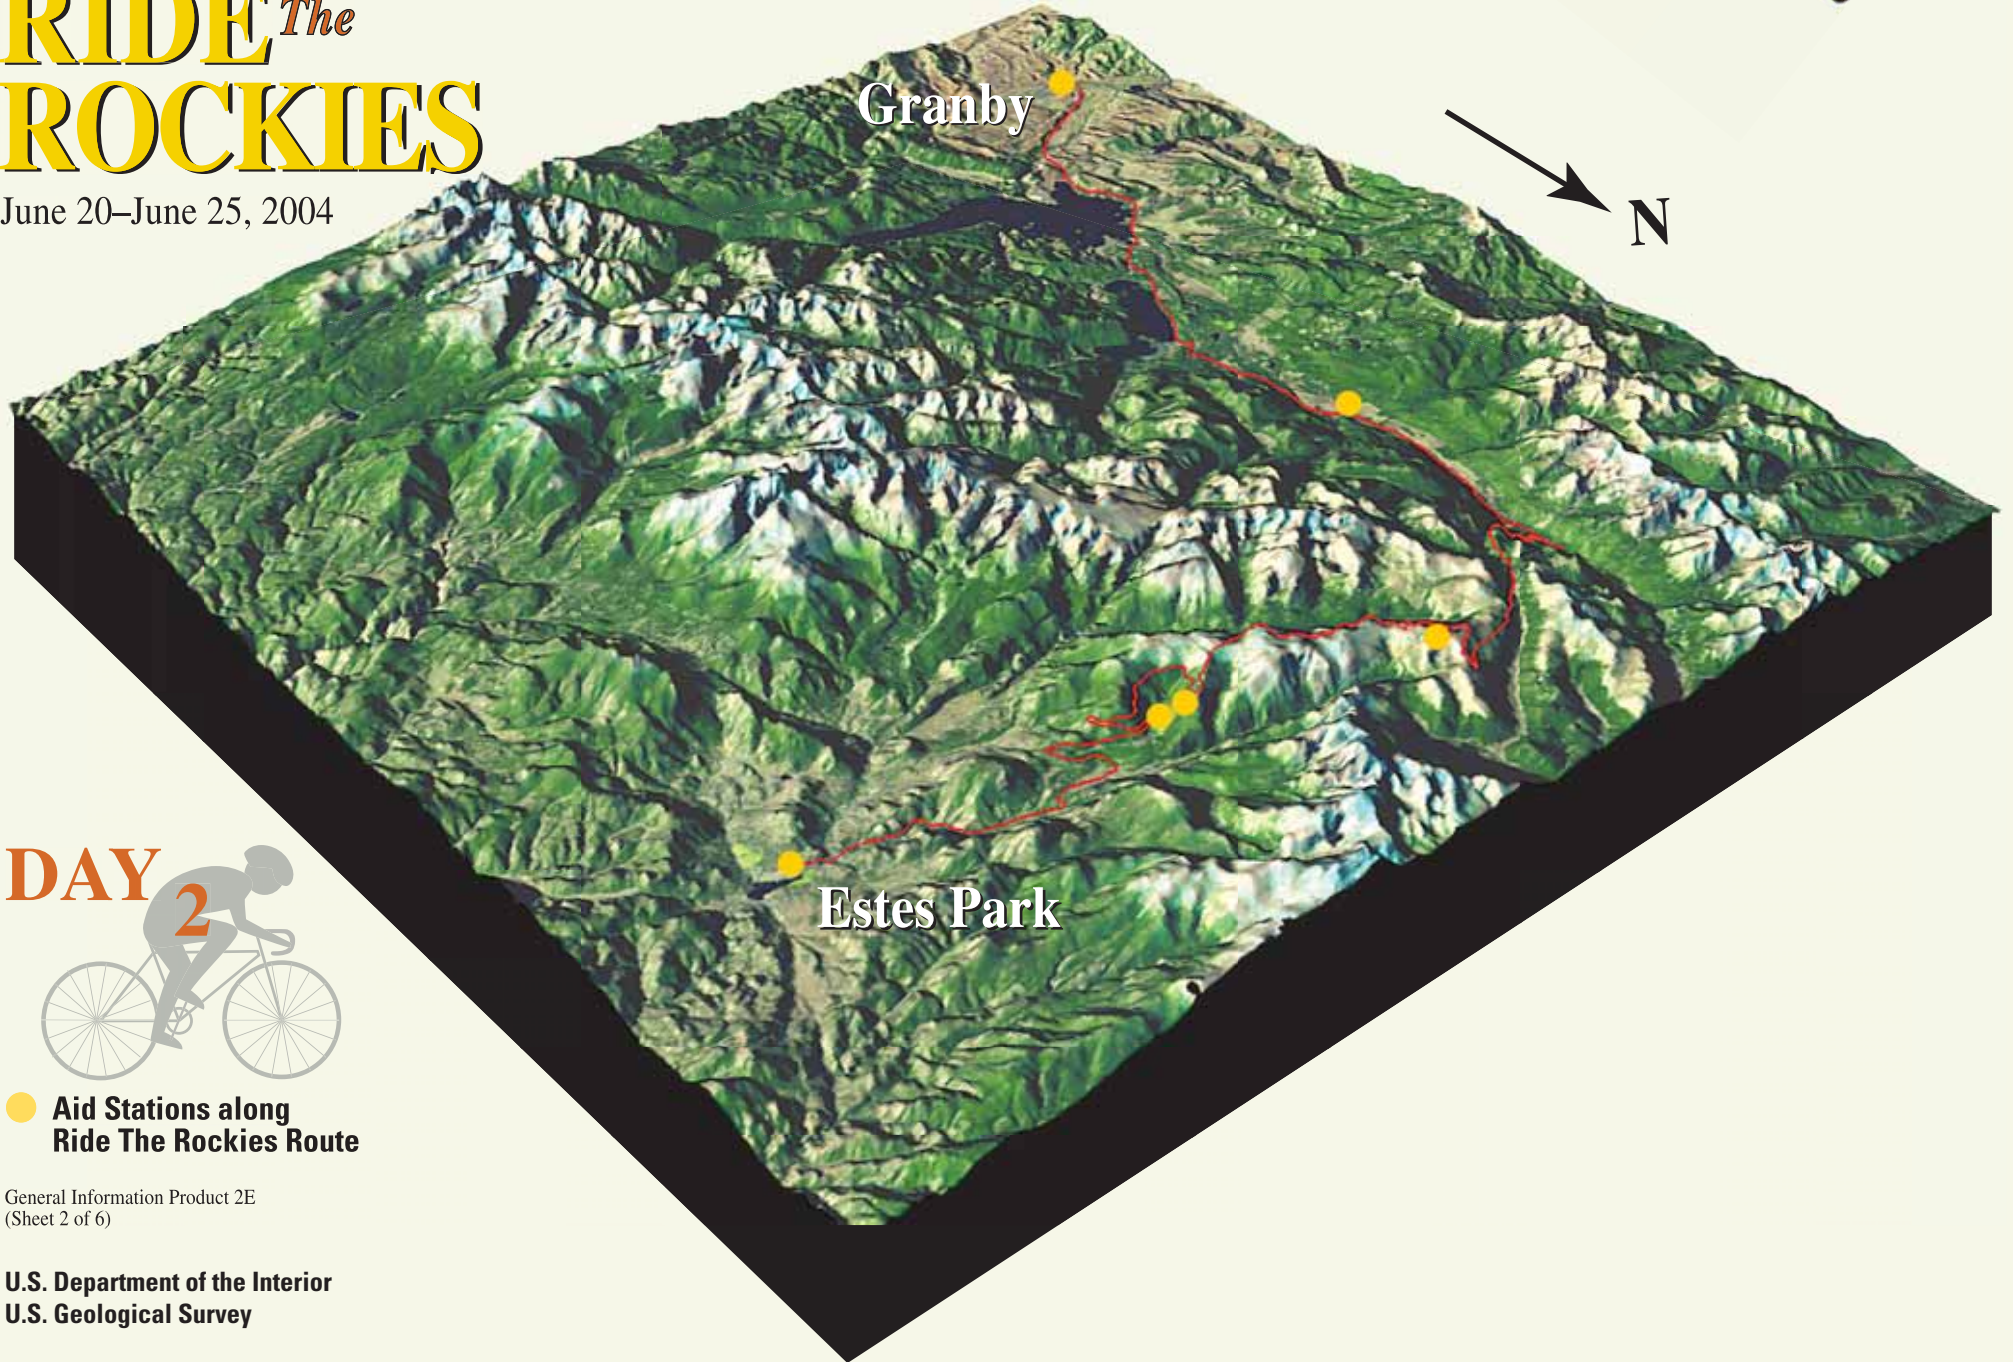

**2004**  
**RIDE *The* ROCKIES**

June 20–June 25, 2004

**DAY**

**1**

● Aid Stations along Ride The Rockies Route

General Information Product 2E  
(Sheet 1 of 6)

**2004**  
**RIDE *The* ROCKIES**

June 20–June 25, 2004

**DAY**

**2**

● **Aid Stations along  
Ride The Rockies Route**

General Information Product 2E  
(Sheet 2 of 6)

**2004**  
**RIDE *The***  
**ROCKIES**

June 20–June 25, 2004

**DAY**

**3**

# 2004 RIDE *The* ROCKIES

June 20–June 25, 2004

Steamboat  
Springs

**RIDE *The* ROCKIES**

● Aid Stations along Ride The Rockies Route

General Information Product 2E  
(Sheet 5 of 6)

**2004**  
**RIDE *The* ROCKIES**

June 20–June 25, 2004

**DAY**

**6**

● Aid Stations along Ride The Rockies Route

General Information Product 2E  
(Sheet 6 of 6)

U.S. Department of the Interior  
U.S. Geological Survey