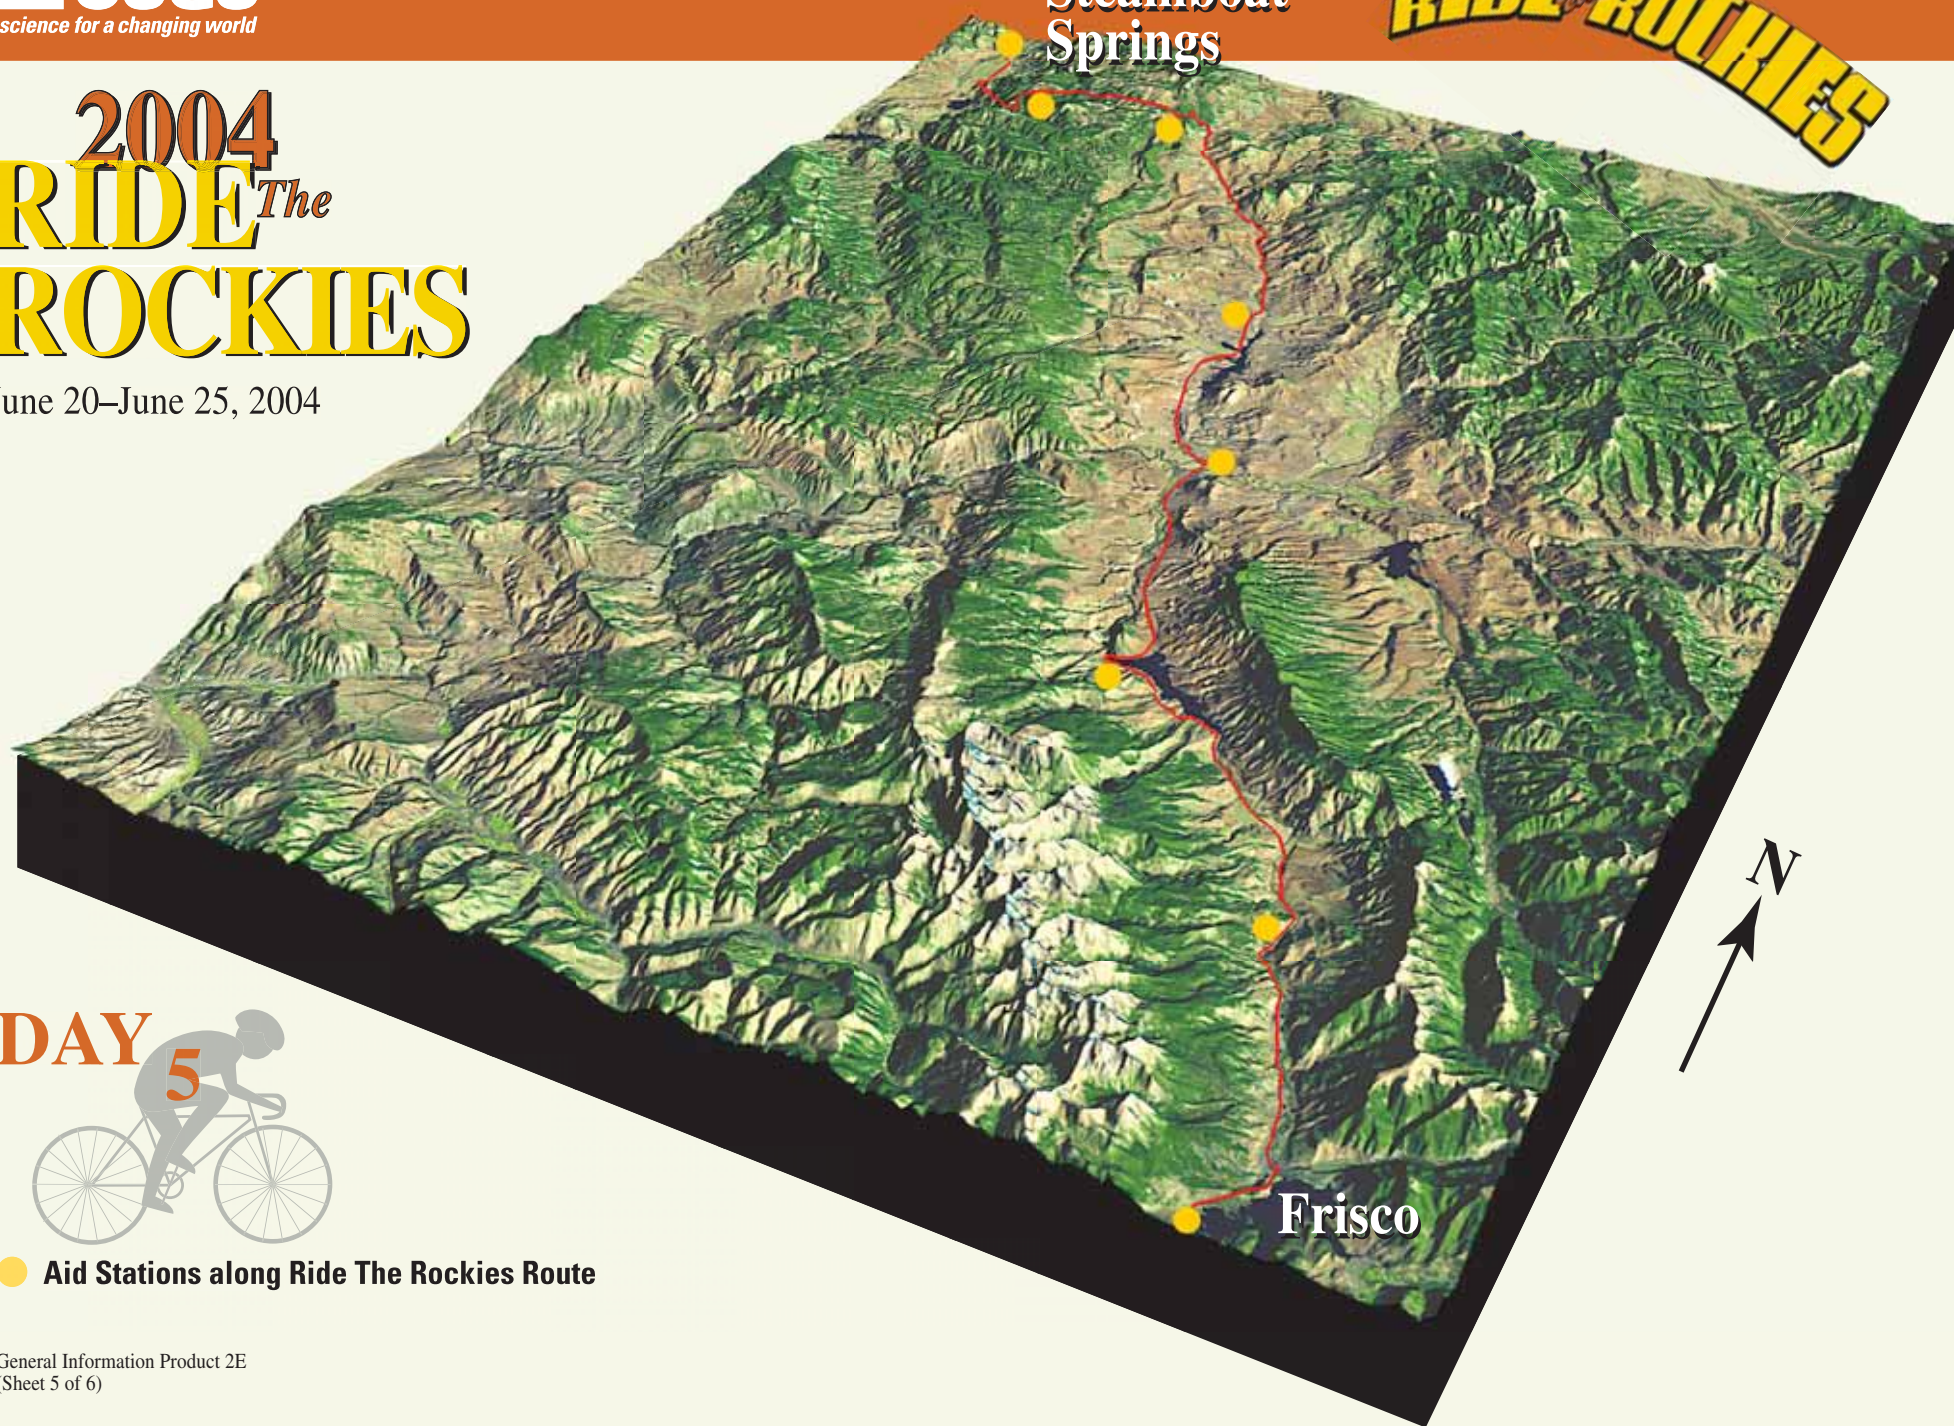

**2004**  
**RIDE *The* ROCKIES**

June 20–June 25, 2004

**DAY**

**1**

● Aid Stations along Ride The Rockies Route

General Information Product 2E  
(Sheet 1 of 6)

**2004**  
**RIDE *The* ROCKIES**

June 20–June 25, 2004

**DAY**

**2**

● **Aid Stations along  
Ride The Rockies Route**

General Information Product 2E  
(Sheet 2 of 6)

**2004**  
**RIDE *The***  
**ROCKIES**

June 20–June 25, 2004

**DAY**

**3**

● Aid Stations along Ride The Rockies Route

General Information Product 2E  
(Sheet 3 of 6)

**2004**  
**RIDE *The***  
**ROCKIES**

June 20–June 25, 2004

● Aid Stations along Ride The Rockies Route

General Information Product 2E  
(Sheet 4 of 6)

# 2004 RIDE *The* ROCKIES

June 20–June 25, 2004

Steamboat  
Springs

**RIDE *The* ROCKIES**

● Aid Stations along Ride The Rockies Route

General Information Product 2E  
(Sheet 5 of 6)

**2004**  
**RIDE *The* ROCKIES**