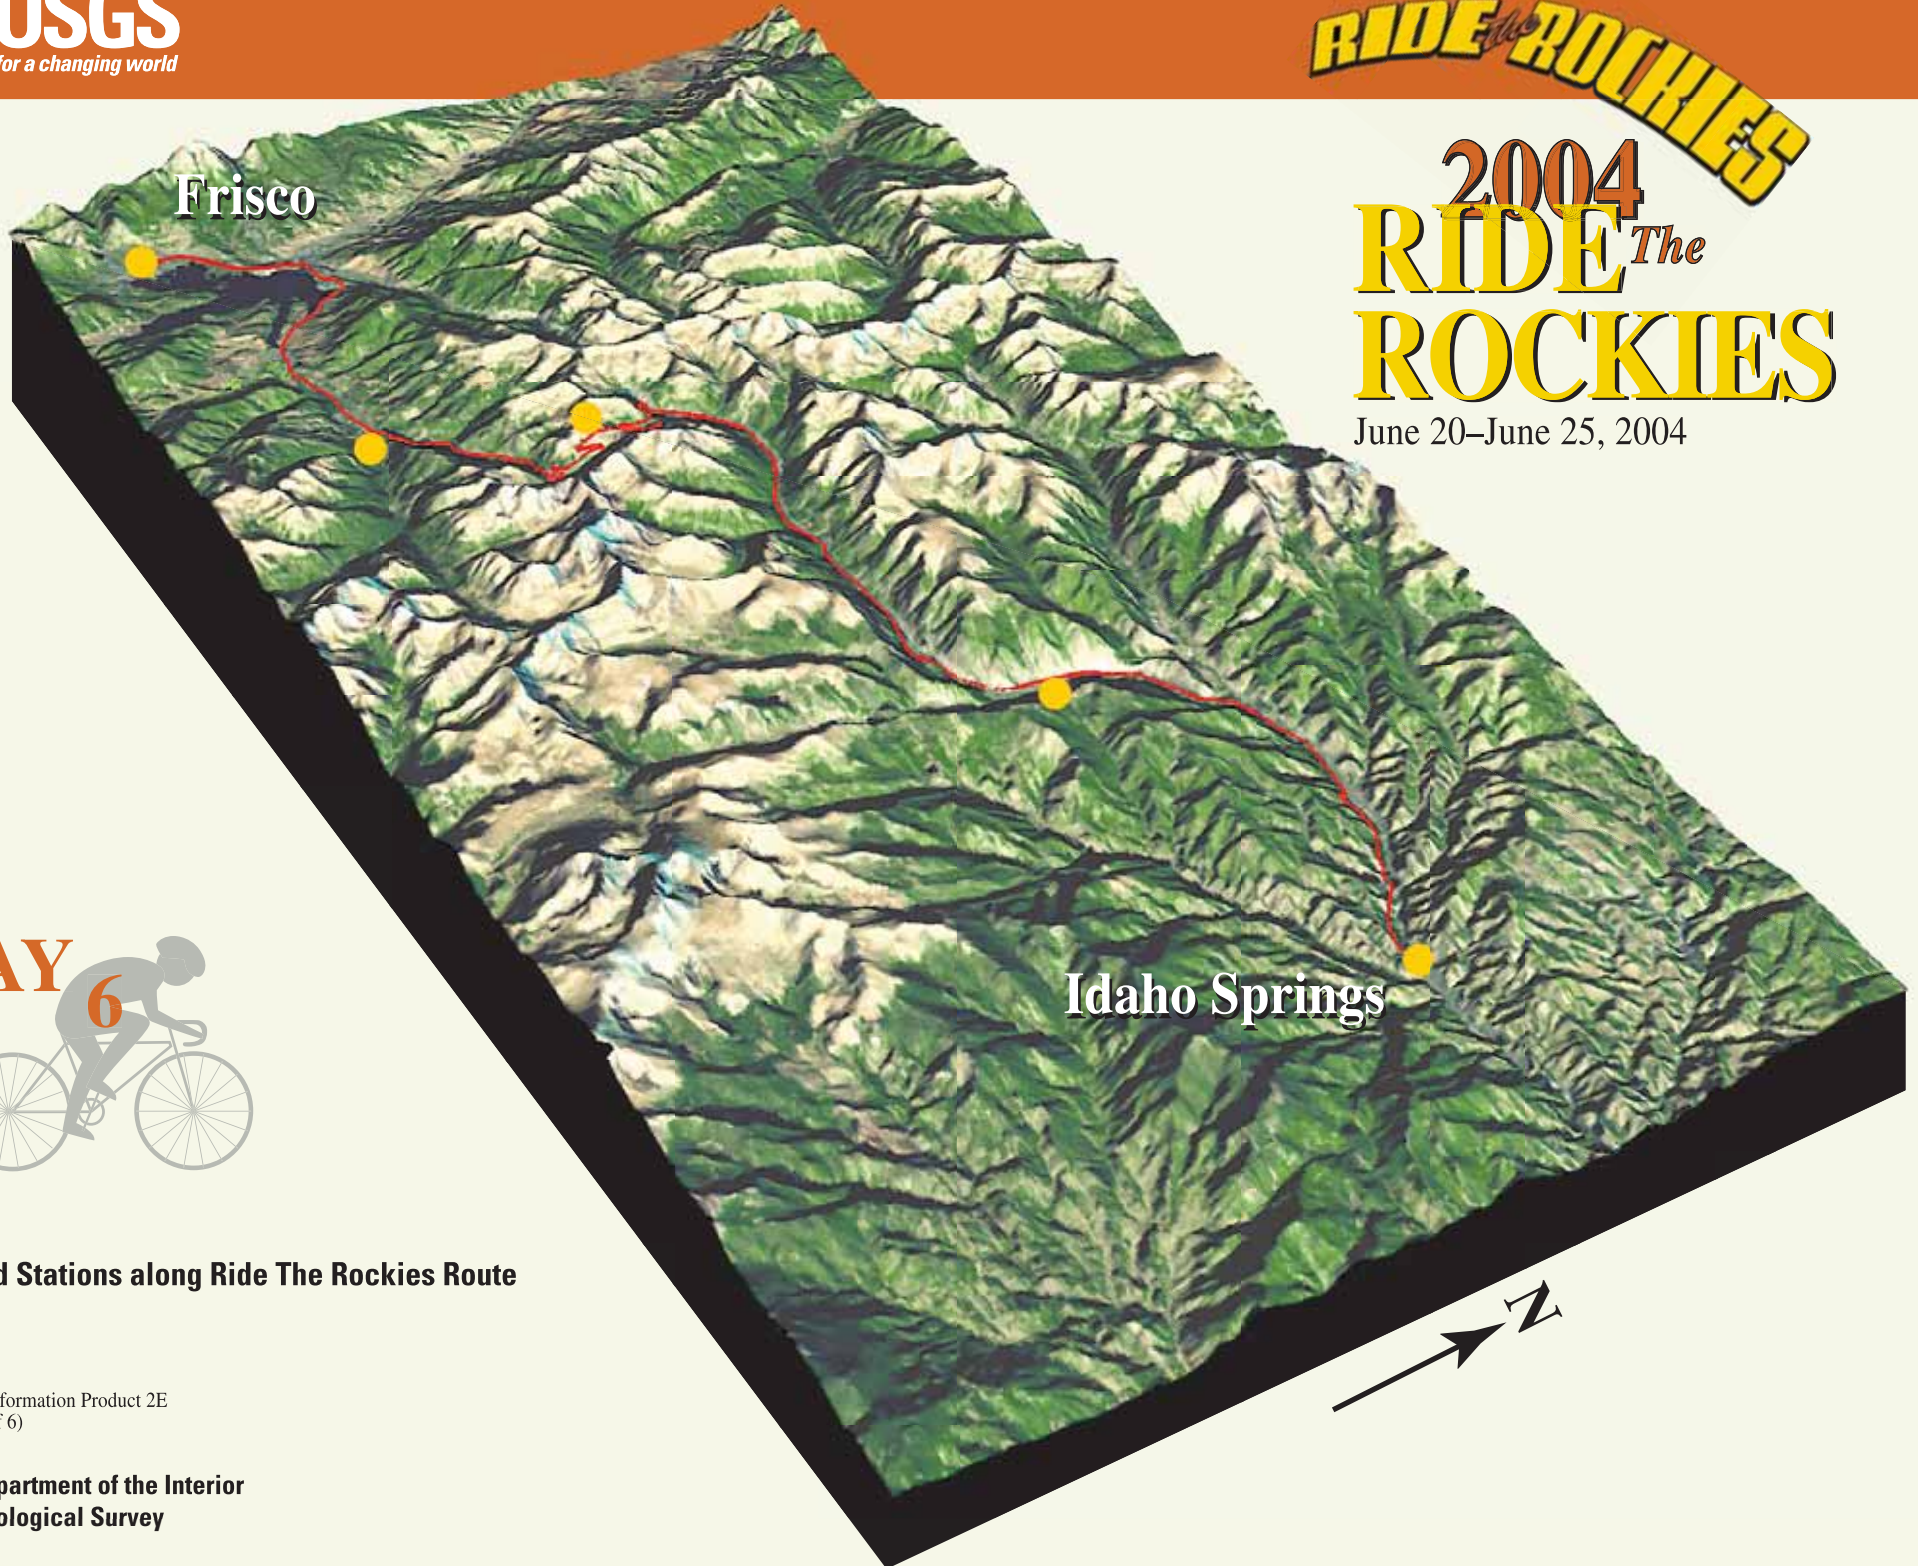

**2004**  
**RIDE *The* ROCKIES**

June 20–June 25, 2004

**DAY**

**1**

● Aid Stations along Ride The Rockies Route

General Information Product 2E  
(Sheet 1 of 6)

**2004**  
**RIDE *The* ROCKIES**

June 20–June 25, 2004

**DAY**

**2**

● **Aid Stations along  
Ride The Rockies Route**

General Information Product 2E  
(Sheet 2 of 6)

**2004**  
**RIDE *The***  
**ROCKIES**

June 20–June 25, 2004

**DAY**

**3**

# 2004 RIDE *The* ROCKIES

June 20–June 25, 2004

Steamboat  
Springs

**RIDE *The* ROCKIES**

● Aid Stations along Ride The Rockies Route

General Information Product 2E  
(Sheet 5 of 6)

**2004**  
**RIDE *The* ROCKIES**

June 20–June 25, 2004

**DAY**

**6**

● Aid Stations along Ride The Rockies Route

General Information Product 2E  
(Sheet 6 of 6)

U.S. Department of the Interior  
U.S. Geological Survey