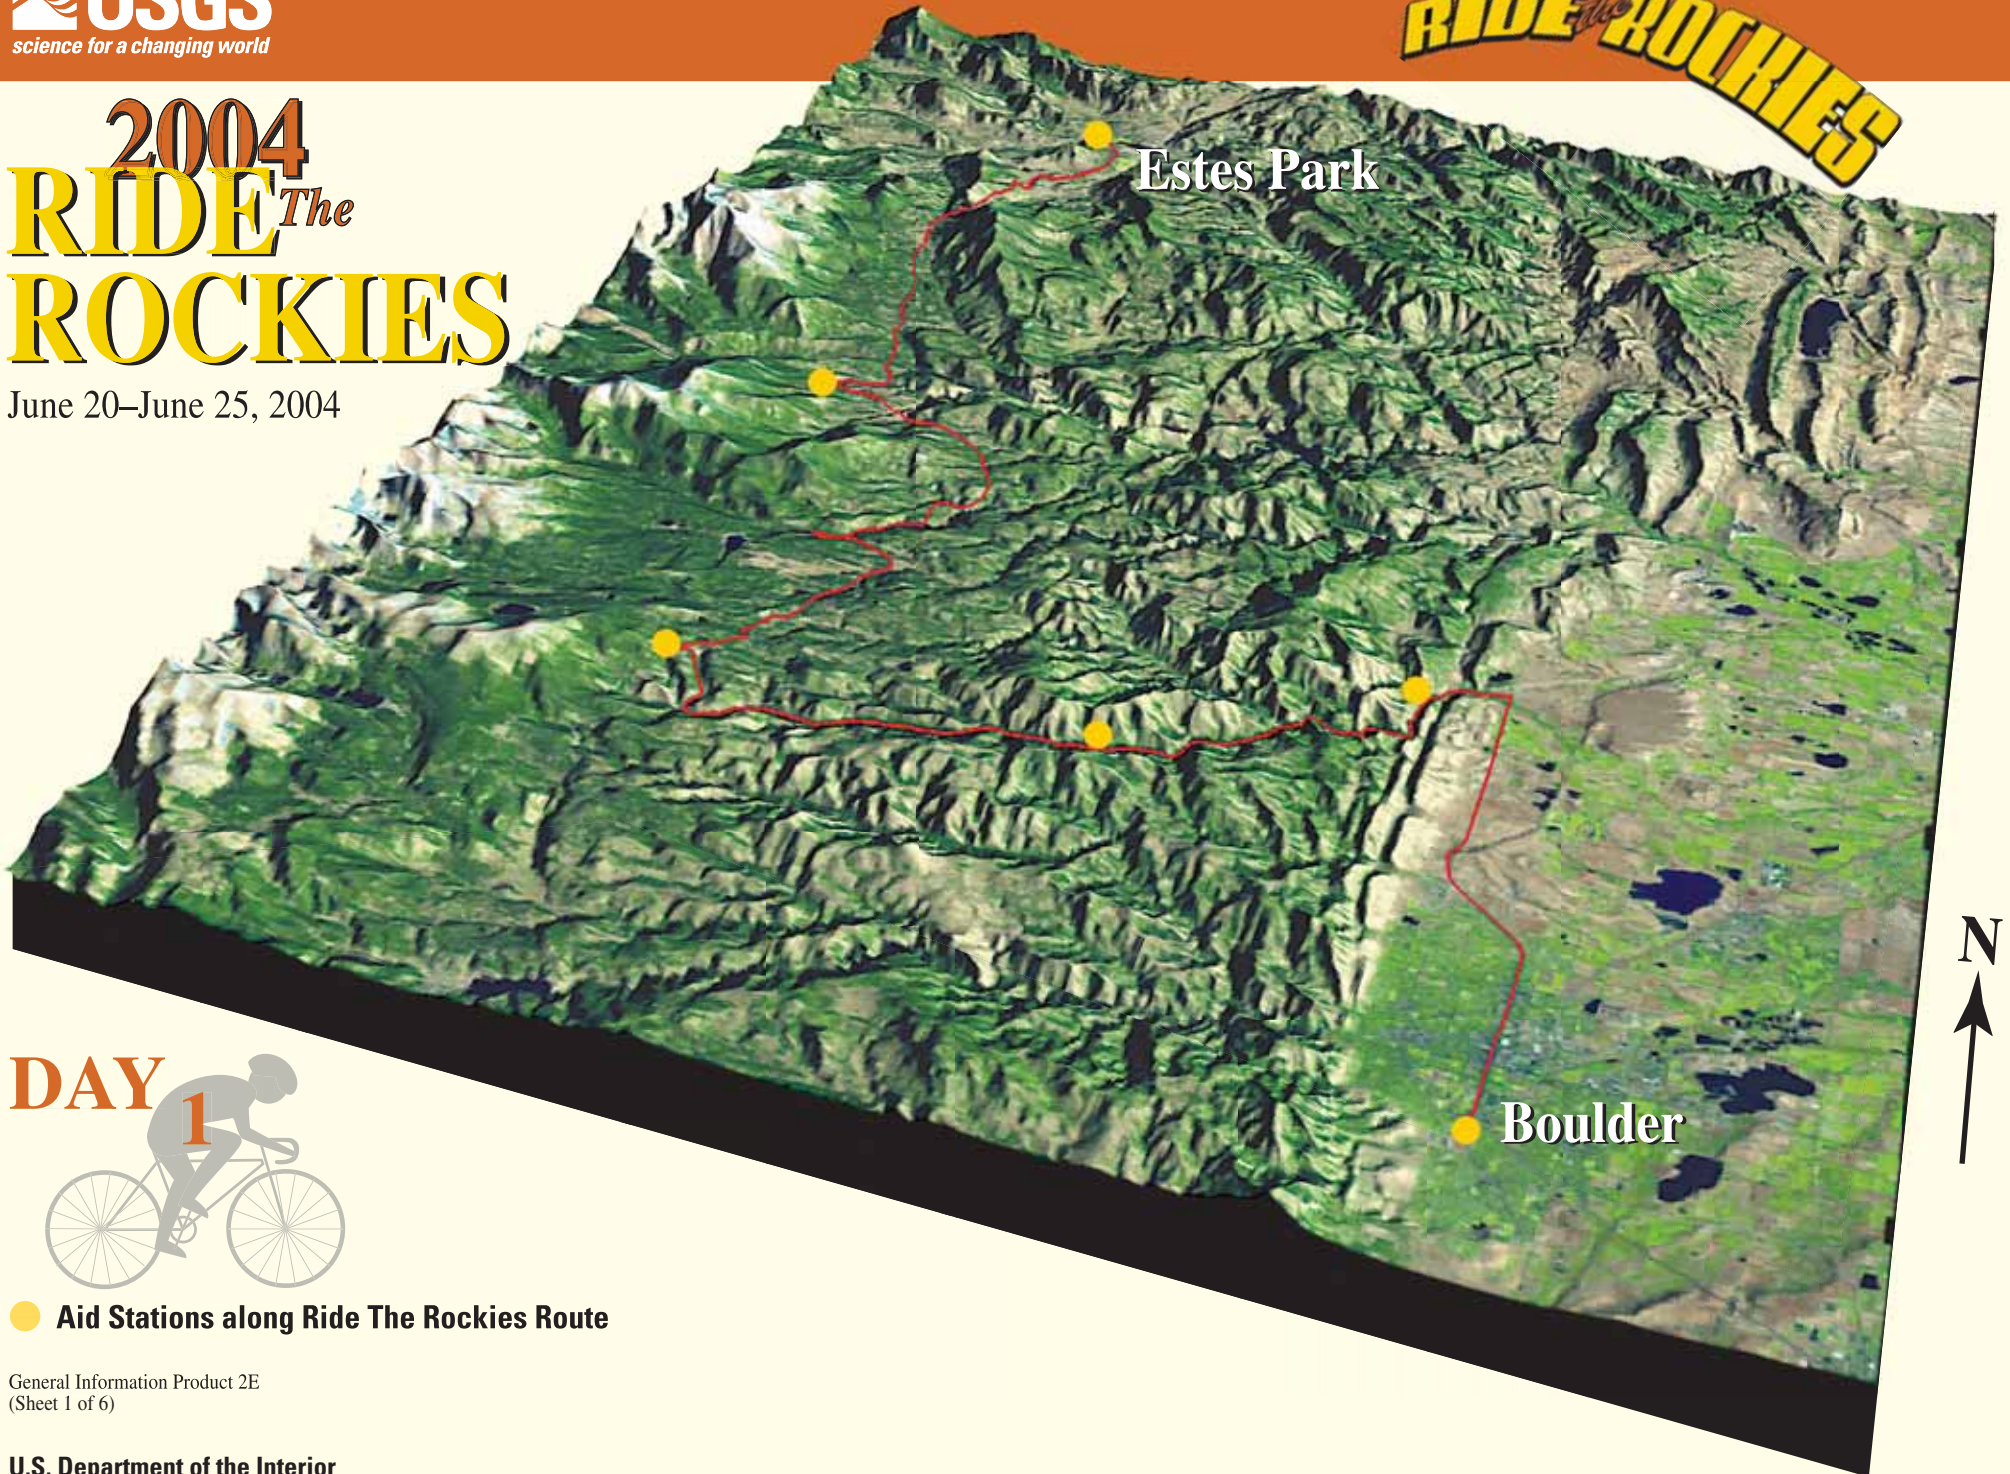

**2004**  
**RIDE *The* ROCKIES**

June 20–June 25, 2004

**DAY**

**1**

● Aid Stations along Ride The Rockies Route

General Information Product 2E  
(Sheet 1 of 6)

**2004**  
**RIDE *The* ROCKIES**

June 20–June 25, 2004

**DAY**

**2**

● **Aid Stations along  
Ride The Rockies Route**

General Information Product 2E  
(Sheet 2 of 6)

**2004**  
**RIDE *The***  
**ROCKIES**

June 20–June 25, 2004

**DAY**

**3**

● Aid Stations along Ride The Rockies Route

General Information Product 2E  
(Sheet 3 of 6)

**2004**  
**RIDE *The***  
**ROCKIES**

June 20–June 25, 2004

● Aid Stations along Ride The Rockies Route

General Information Product 2E  
(Sheet 4 of 6)

# 2004 RIDE *The* ROCKIES

June 20–June 25, 2004

Steamboat  
Springs

**RIDE *The* ROCKIES**

● Aid Stations along Ride The Rockies Route

General Information Product 2E  
(Sheet 5 of 6)

**2004**  
**RIDE *The* ROCKIES**