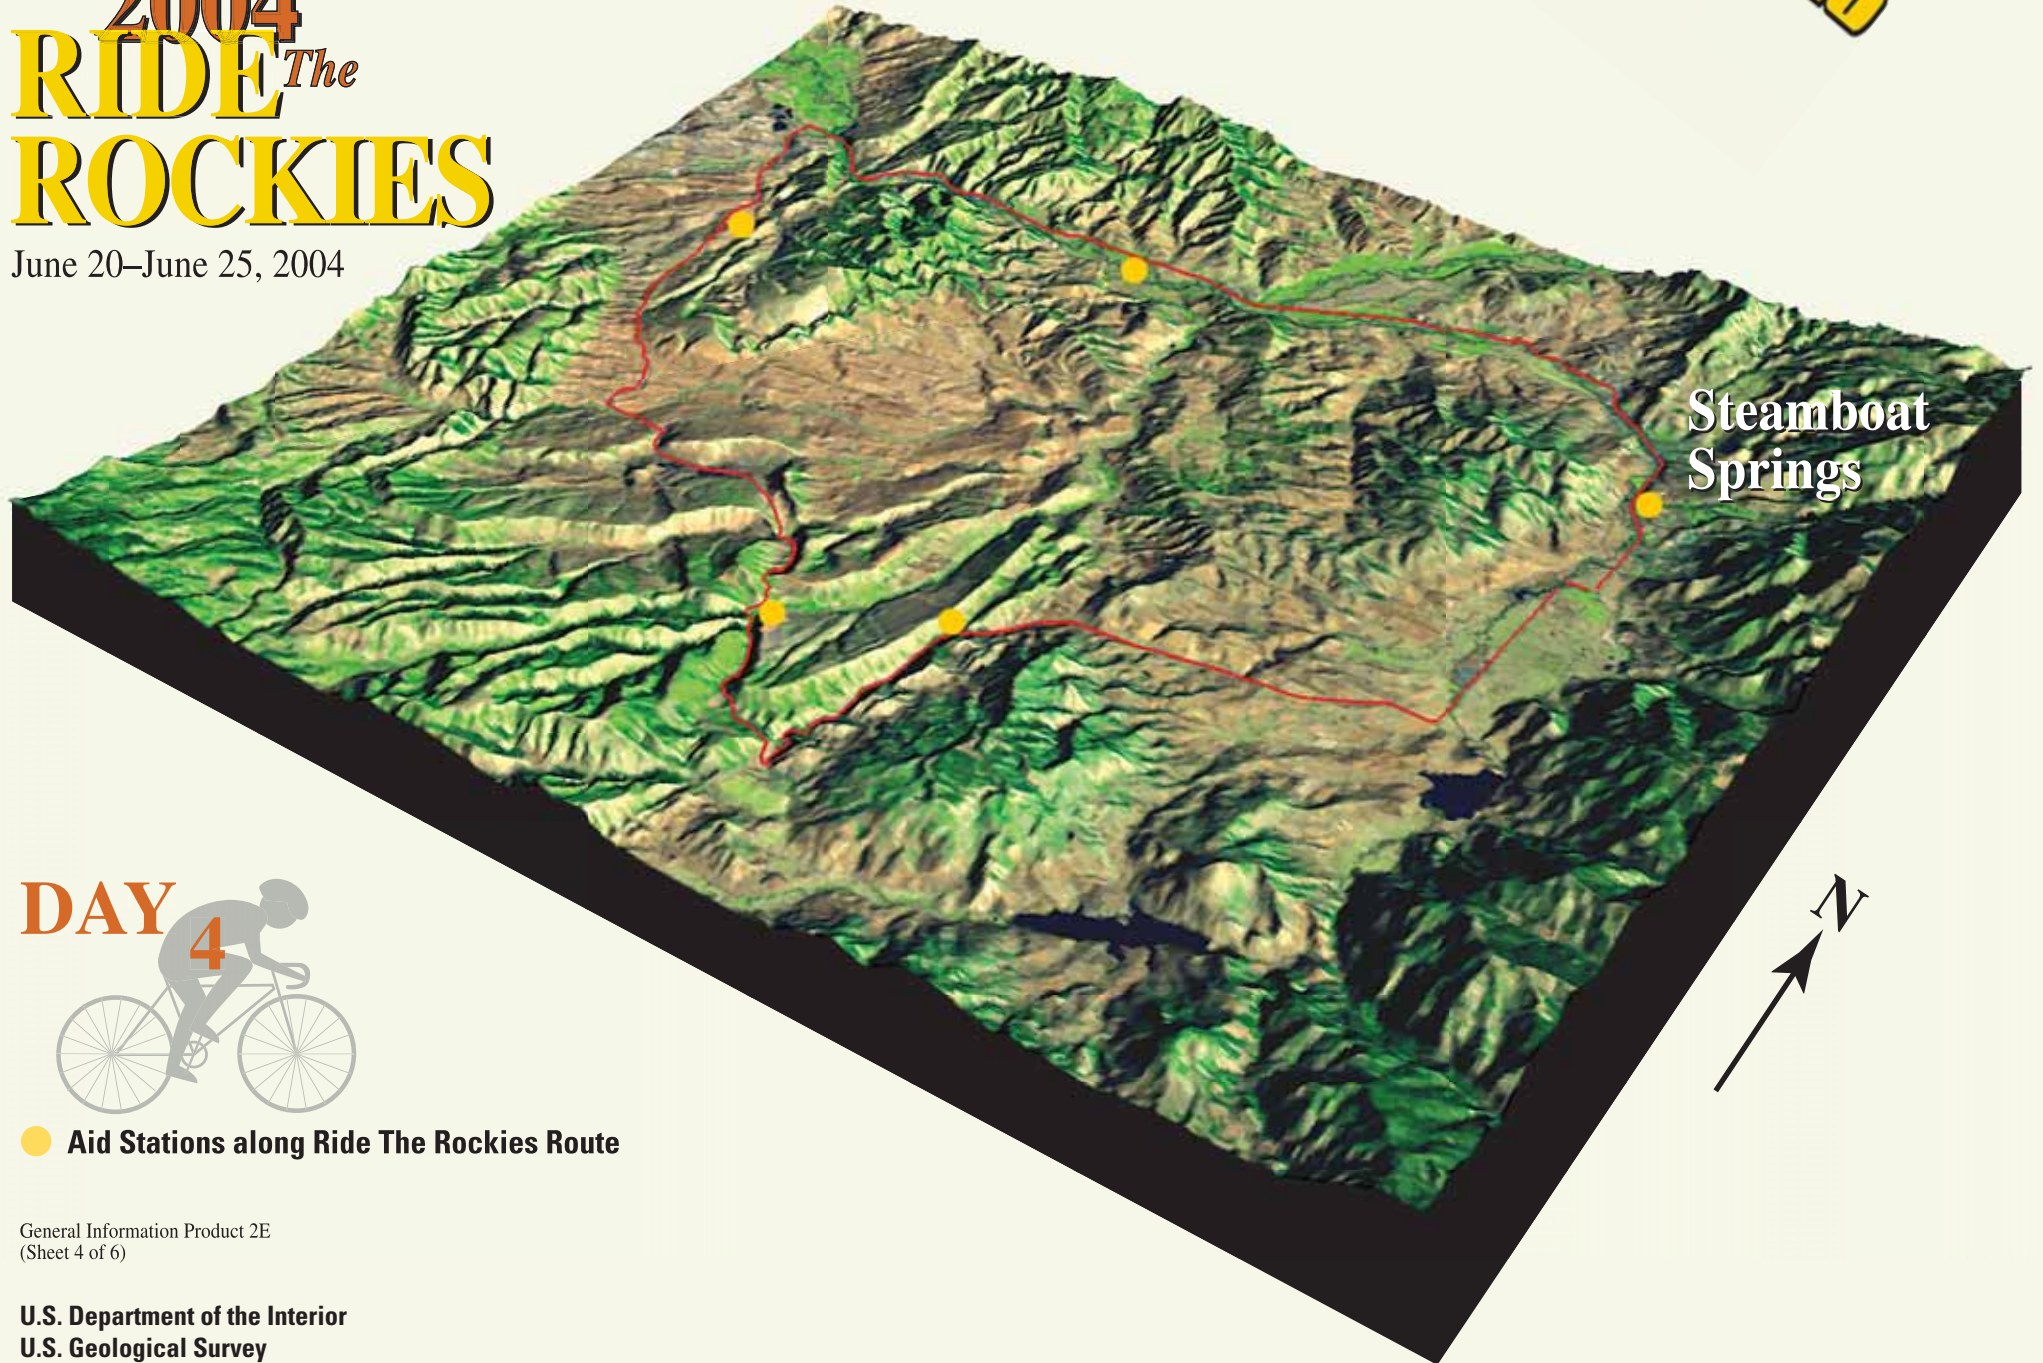

2004
RIDE *The*
ROCKIES

June 20–June 25, 2004

● Aid Stations along Ride The Rockies Route

General Information Product 2E
(Sheet 4 of 6)