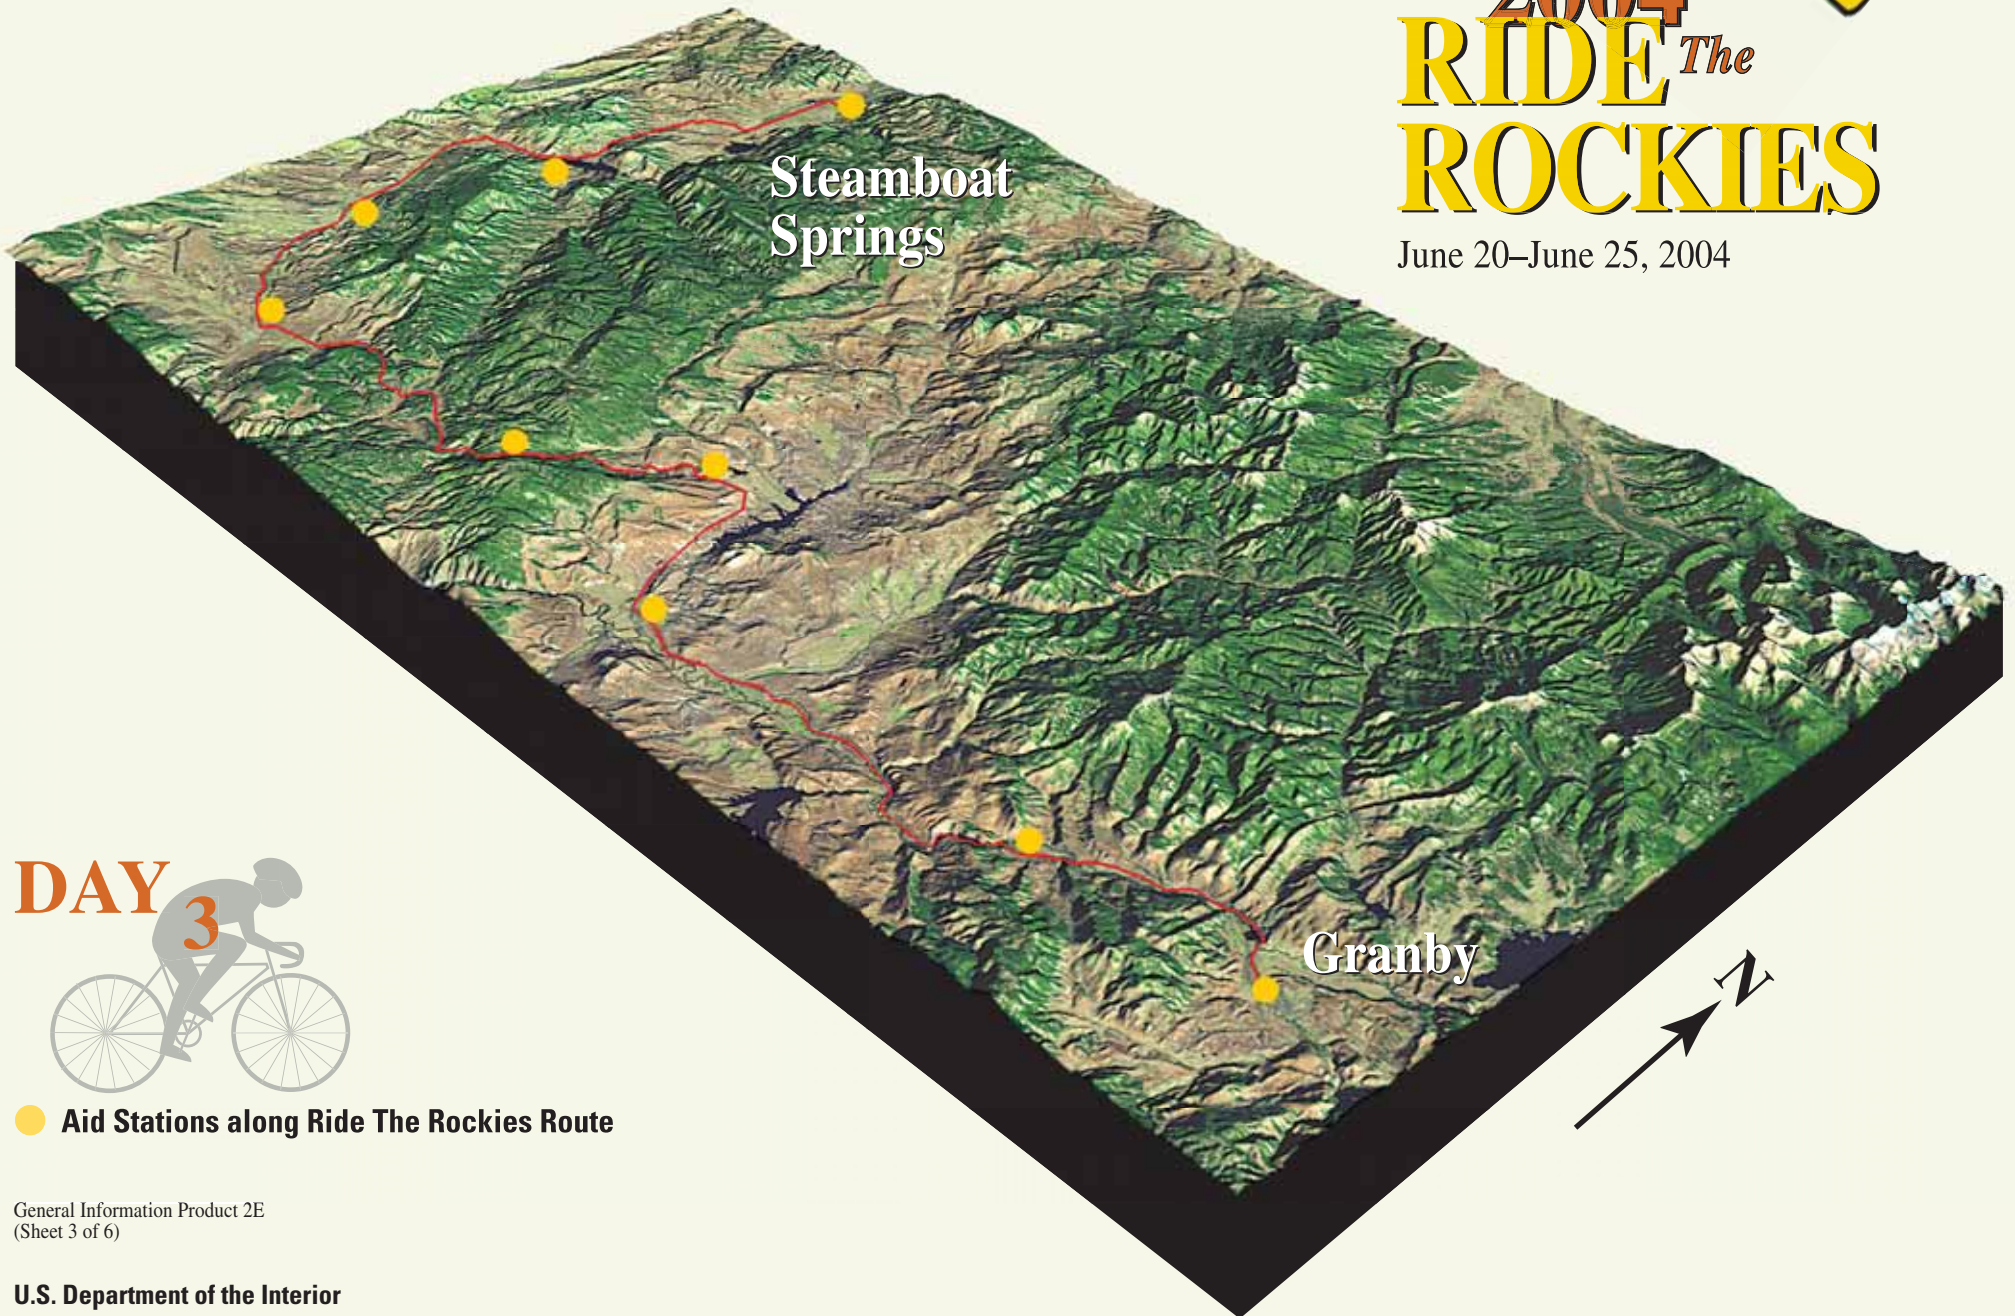

**2004**  
**RIDE *The* ROCKIES**

June 20–June 25, 2004

**DAY**

**1**

● Aid Stations along Ride The Rockies Route

General Information Product 2E  
(Sheet 1 of 6)

**2004**  
**RIDE *The* ROCKIES**

June 20–June 25, 2004

**DAY**

**2**

● **Aid Stations along  
Ride The Rockies Route**

General Information Product 2E  
(Sheet 2 of 6)

**2004**  
**RIDE *The***  
**ROCKIES**

June 20–June 25, 2004

**DAY**

**3**

● Aid Stations along Ride The Rockies Route

General Information Product 2E  
(Sheet 3 of 6)

**2004**  
**RIDE *The***  
**ROCKIES**

June 20–June 25, 2004

● Aid Stations along Ride The Rockies Route

General Information Product 2E  
(Sheet 4 of 6)

# 2004 RIDE *The* ROCKIES

June 20–June 25, 2004

Steamboat  
Springs

**RIDE *The* ROCKIES**

● Aid Stations along Ride The Rockies Route

General Information Product 2E  
(Sheet 5 of 6)

**2004**  
**RIDE *The* ROCKIES**