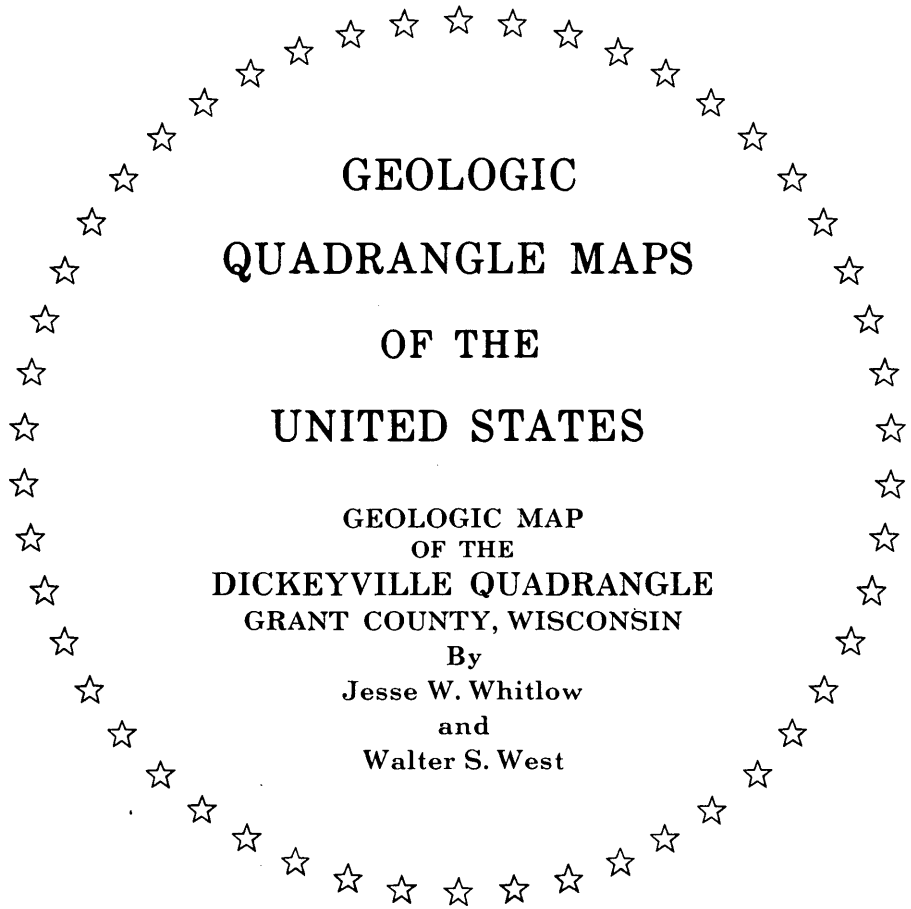

DEPARTMENT OF THE INTERIOR
UNITED STATES GEOLOGICAL SURVEY

PREPARED IN COOPERATION WITH
THE WISCONSIN GEOLOGICAL AND
NATURAL HISTORY SURVEY

**GEOLOGIC
QUADRANGLE MAPS
OF THE
UNITED STATES**

**GEOLOGIC MAP
OF THE
DICKYVILLE QUADRANGLE
GRANT COUNTY, WISCONSIN**

By
**Jesse W. Whitlow
and
Walter S. West**

QUADRANGLE LOCATION

PUBLISHED BY THE U. S. GEOLOGICAL SURVEY
WASHINGTON, D. C.

1966