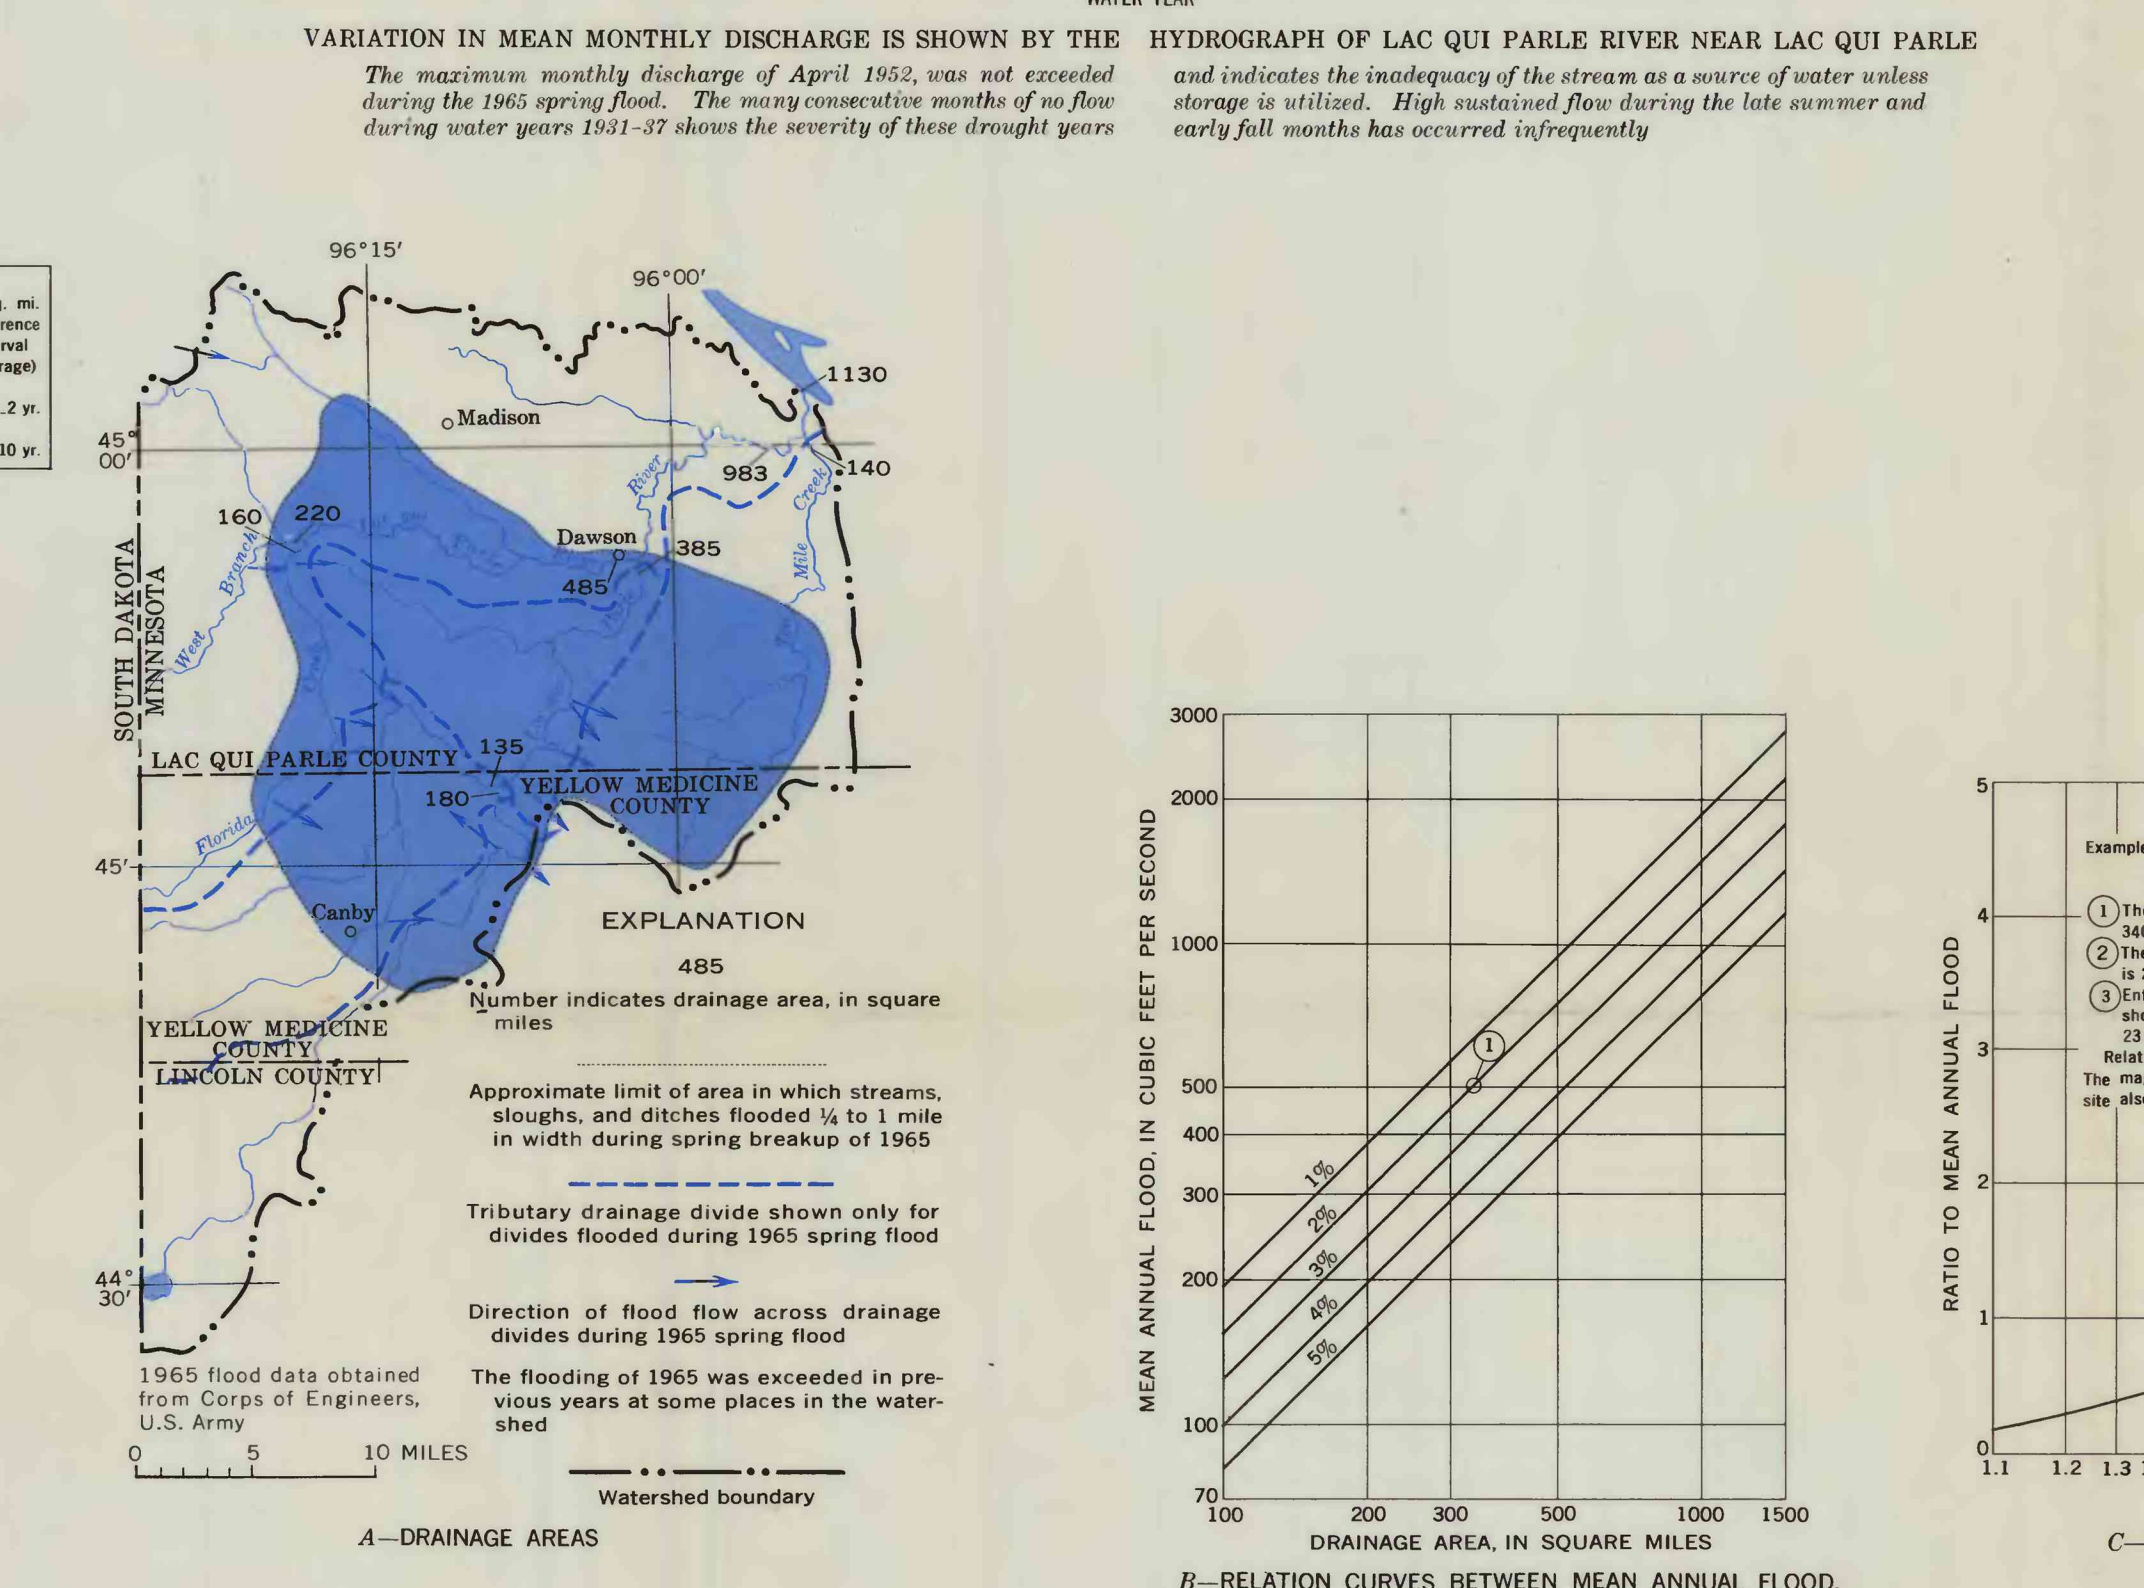

# SURFACE WATER

## WATER RESOURCES OF THE LAC QUI PARLE RIVER WATERSHED, SOUTHWESTERN MINNESOTA

By  
R. D. Cotter and L. E. Bidwell  
1968