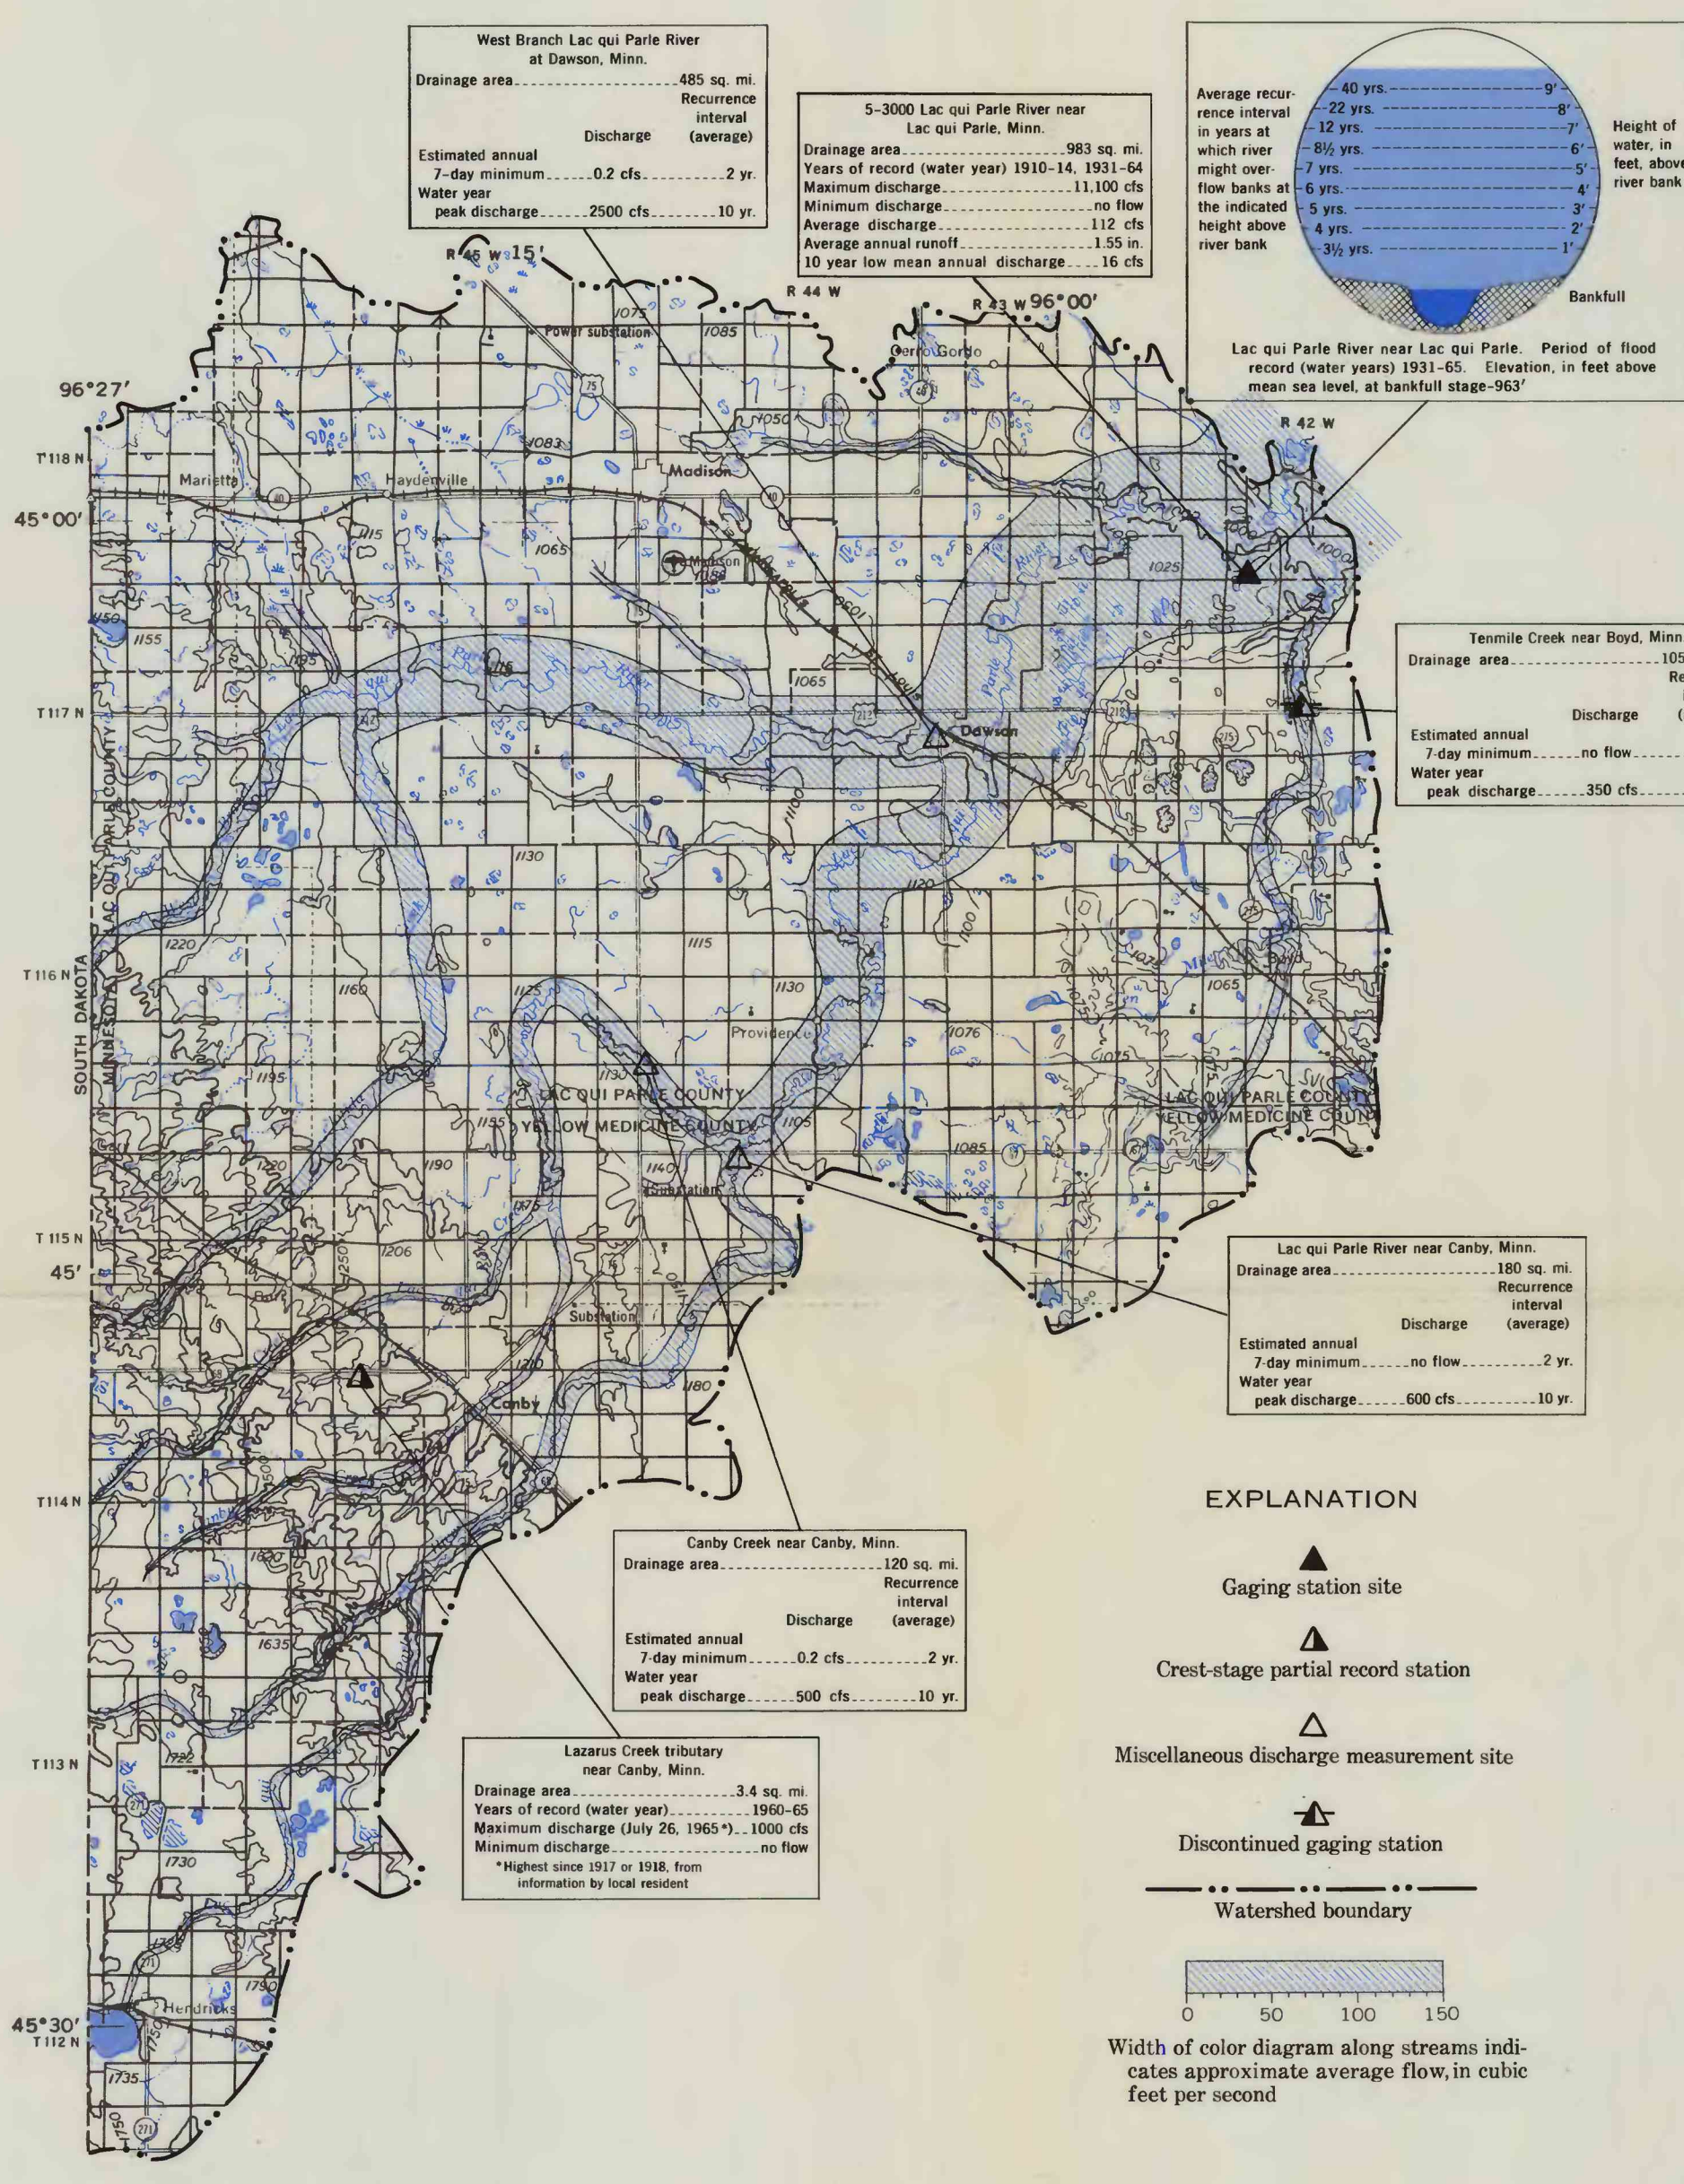

# SURFACE WATER

## WATER RESOURCES OF THE LAC QUI PARLE RIVER WATERSHED, SOUTHWESTERN MINNESOTA

By  
R. D. Cotter and L. E. Bidwell  
1968