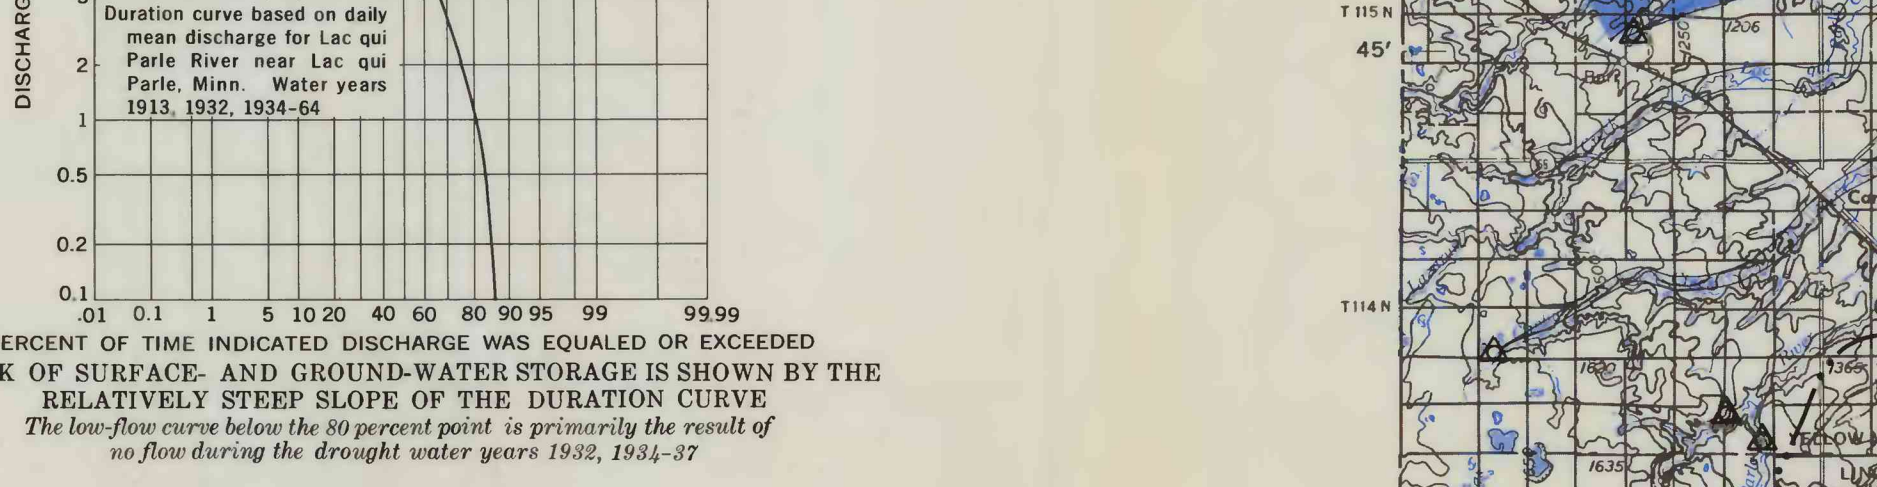

# SURFACE WATER

## WATER RESOURCES OF THE LAC QUI PARLE RIVER WATERSHED, SOUTHWESTERN MINNESOTA

By  
R. D. Cotter and L. E. Bidwell  
1968