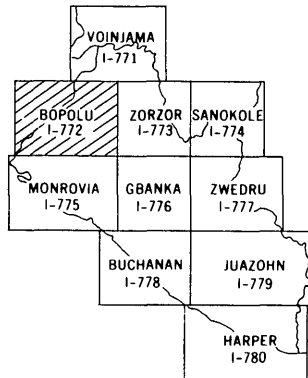

DEPARTMENT OF THE INTERIOR
UNITED STATES GEOLOGICAL SURVEY

Prepared under the joint sponsorship of the
GOVERNMENT OF LIBERIA
and the
AGENCY FOR INTERNATIONAL DEVELOPMENT
U.S. DEPARTMENT OF STATE

TOTAL-COUNT GAMMA RADIATION MAP
OF THE BOPOLU QUADRANGLE, LIBERIA

By

John C. Behrendt and Cletus S. Wotorson

FOLIO OF THE BOPOLU QUADRANGLE, LIBERIA
MAP I-772 C

INDEX TO SHEETS OF THIS SERIES

PUBLISHED BY THE U. S. GEOLOGICAL SURVEY
RESTON, VA. 22092
1974