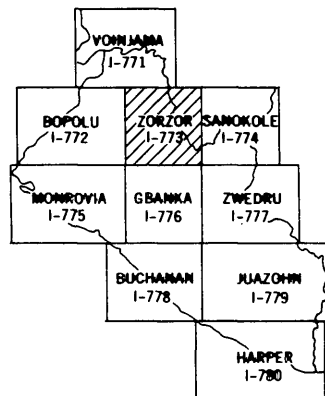

GEOGRAPHIC MAP OF THE ZORZOR QUADRANGLE  
by the  
U.S. Geological Survey  
and the  
Liberian Geological Survey

FOLIO OF THE ZORZOR QUADRANGLE, LIBERIA  
MAP I-773 A

INDEX TO SHEETS OF THIS SERIES

PUBLISHED BY THE U. S. GEOLOGICAL SURVEY  
WASHINGTON, D. C. 20242  
1972