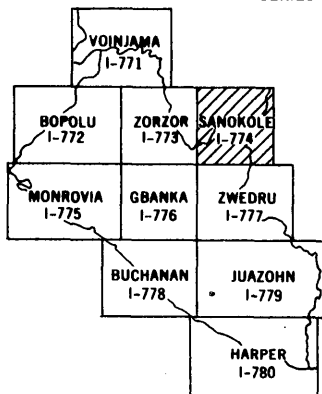

DEPARTMENT OF THE INTERIOR
UNITED STATES GEOLOGICAL SURVEY

Prepared under the joint sponsorship of the
GOVERNMENT OF LIBERIA
and the
AGENCY FOR INTERNATIONAL DEVELOPMENT
U.S. DEPARTMENT OF STATE

GEOGRAPHIC MAP OF THE SANOKOLE QUADRANGLE
by the
U.S. Geological Survey
and the
Liberian Geological Survey

FOLIO OF THE SANOKOLE QUADRANGLE, LIBERIA
MAP I-774 A

INDEX TO SHEETS OF THIS SERIES

PUBLISHED BY THE U. S. GEOLOGICAL SURVEY
WASHINGTON, D. C. 20242
1973