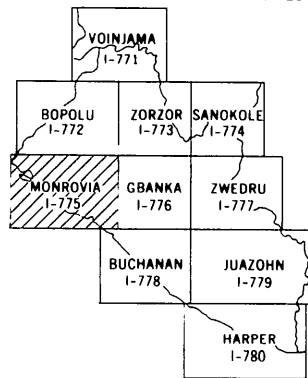

DEPARTMENT OF THE INTERIOR
UNITED STATES GEOLOGICAL SURVEY

Prepared under the joint sponsorship of the
GOVERNMENT OF LIBERIA
and the
AGENCY FOR INTERNATIONAL DEVELOPMENT
U.S. DEPARTMENT OF STATE

SIMPLE BOUGUER GRAVITY MAP
OF THE MONROVIA QUADRANGLE, LIBERIA

By
John C. Behrendt and Cletus S. Wotorson

FOLIO OF THE MONROVIA QUADRANGLE, LIBERIA
MAP I-775-E

INDEX TO SHEETS OF THIS SERIES

PUBLISHED BY THE U. S. GEOLOGICAL SURVEY
RESTON, VA: 22092
1974