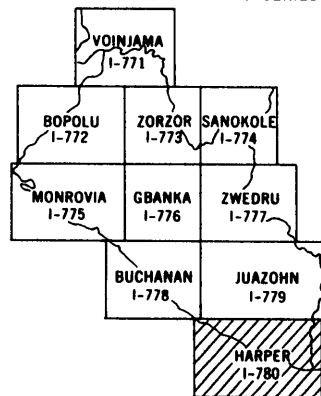

DEPARTMENT OF THE INTERIOR
UNITED STATES GEOLOGICAL SURVEY

Prepared under the joint sponsorship of the
GOVERNMENT OF LIBERIA
and the
AGENCY FOR INTERNATIONAL DEVELOPMENT
U.S. DEPARTMENT OF STATE

GEOGRAPHIC MAP OF THE HARPER QUADRANGLE
by the
U.S. Geological Survey
and the
Liberian Geological Survey

FOLIO OF THE HARPER QUADRANGLE, LIBERIA
MAP I-780 A

INDEX TO SHEETS OF THIS SERIES

PUBLISHED BY THE U. S. GEOLOGICAL SURVEY
WASHINGTON, D. C. 20242
1973