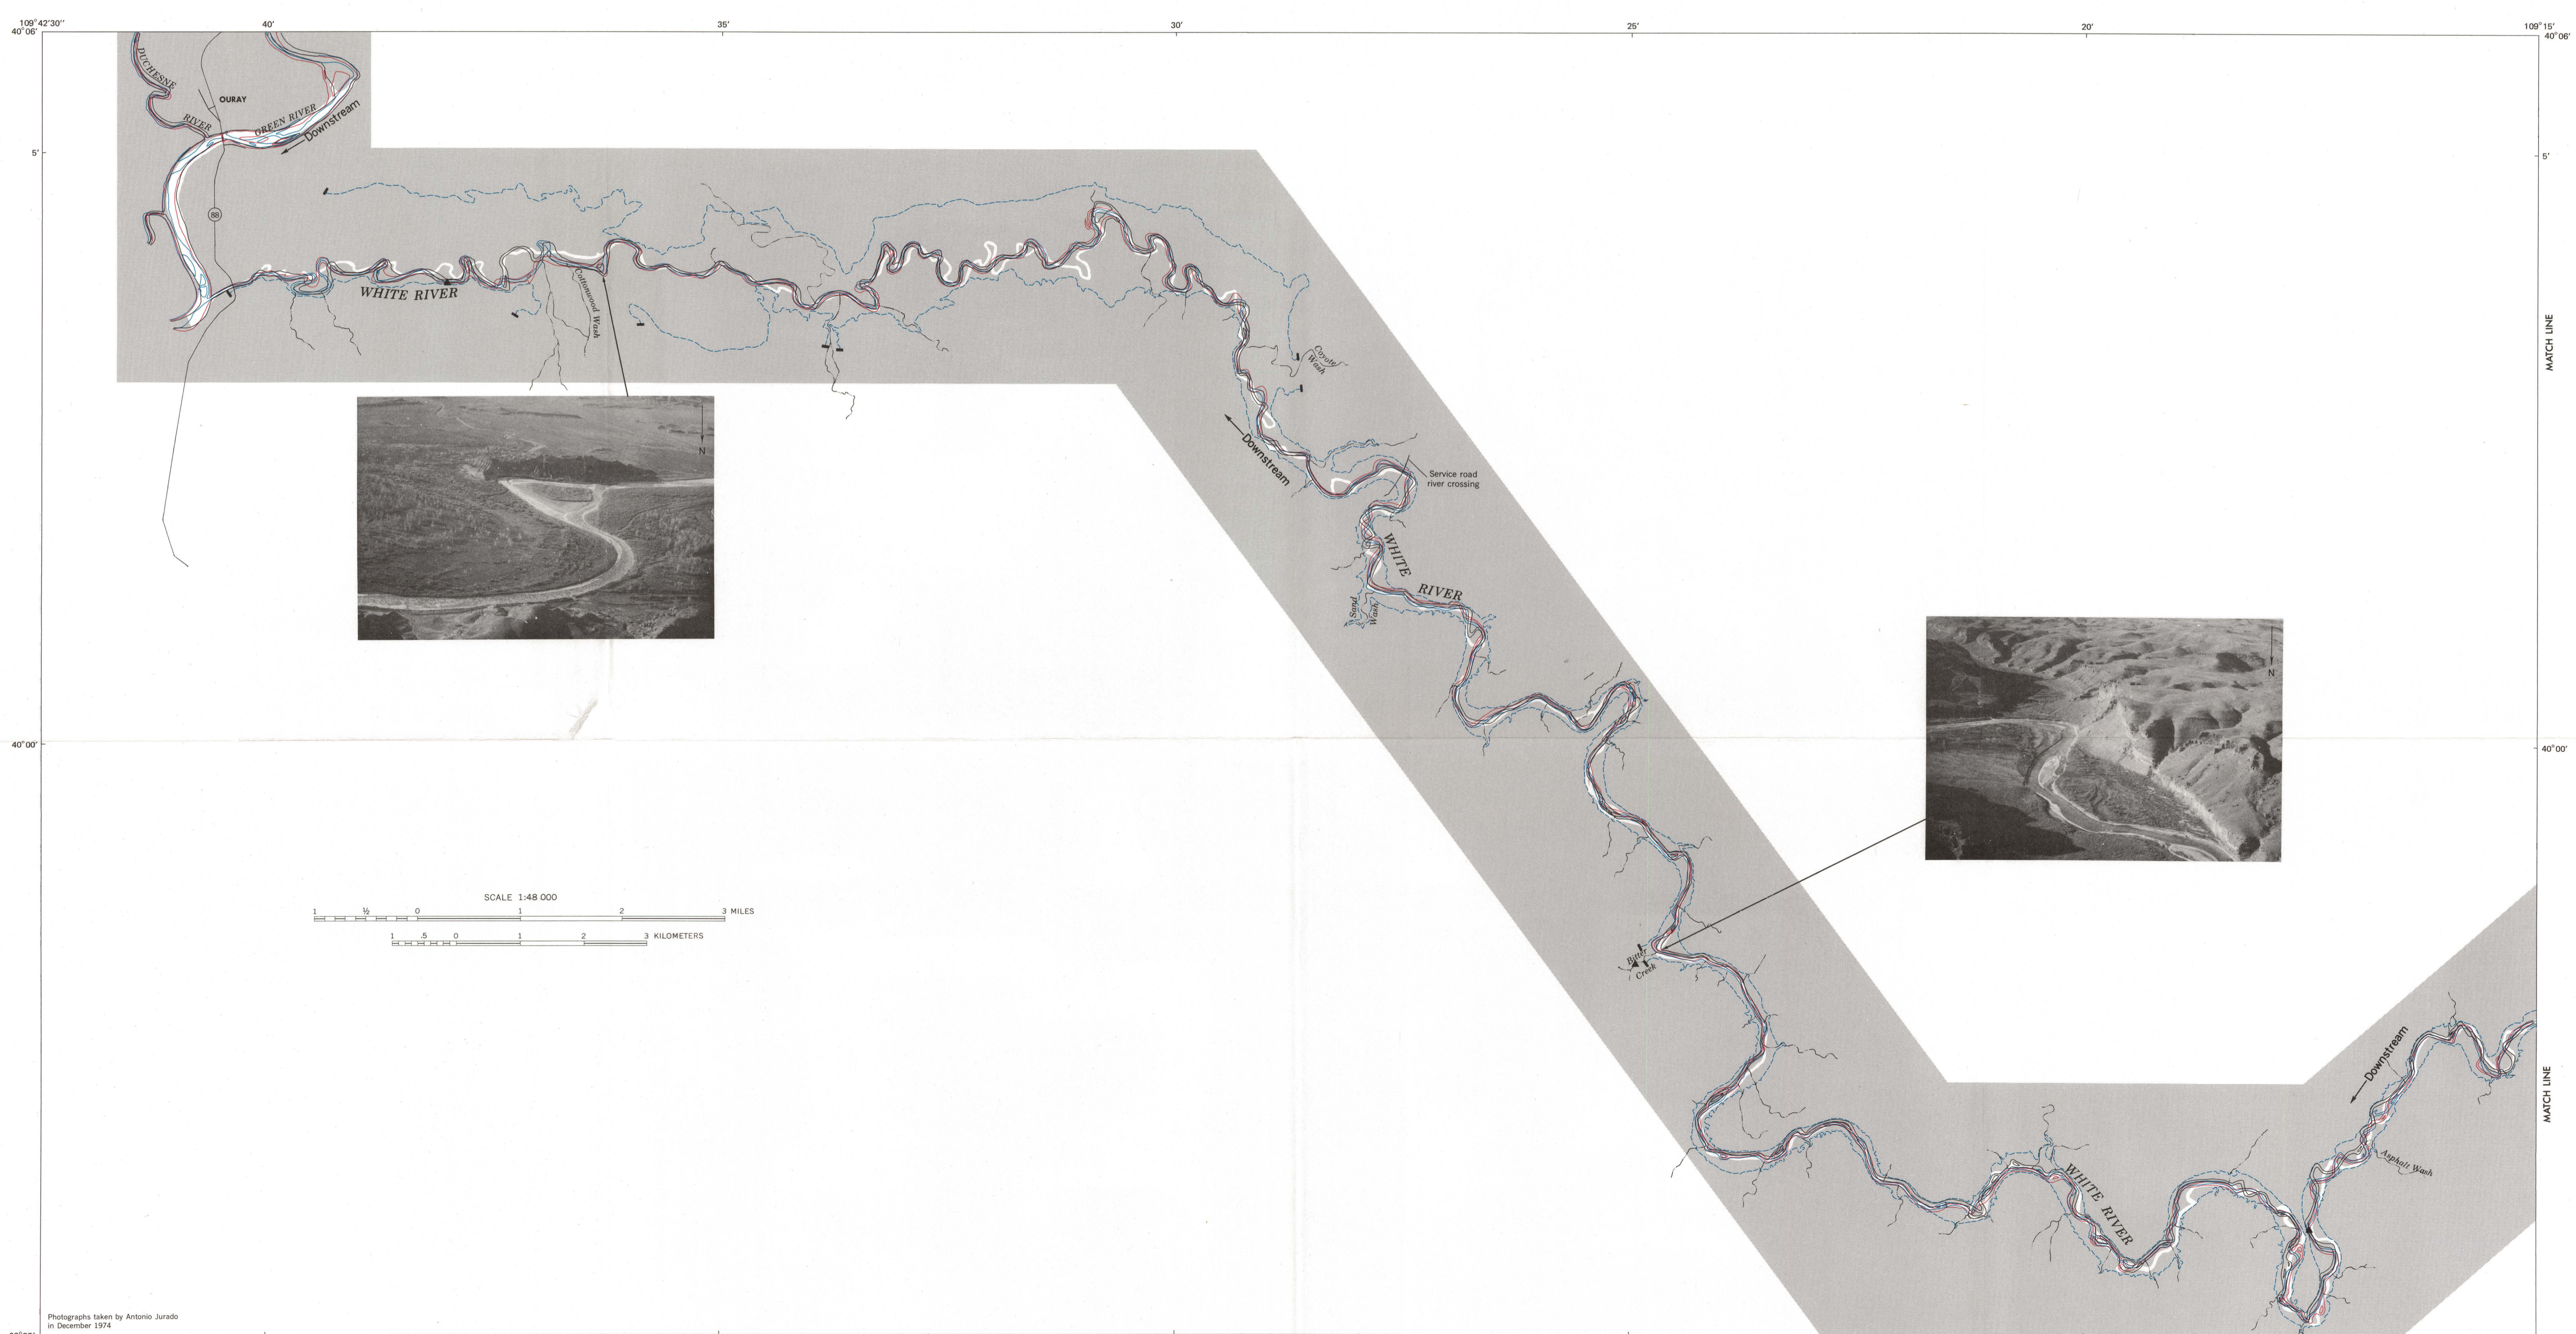

AREA B

CHANNEL MIGRATION OF THE WHITE RIVER IN THE EASTERN UINTA BASIN, UTAH AND COLORADO

By
Antonio Jurado and Fred K. Fields
1978

Photographs taken by Antonio Jurado
in December 1974