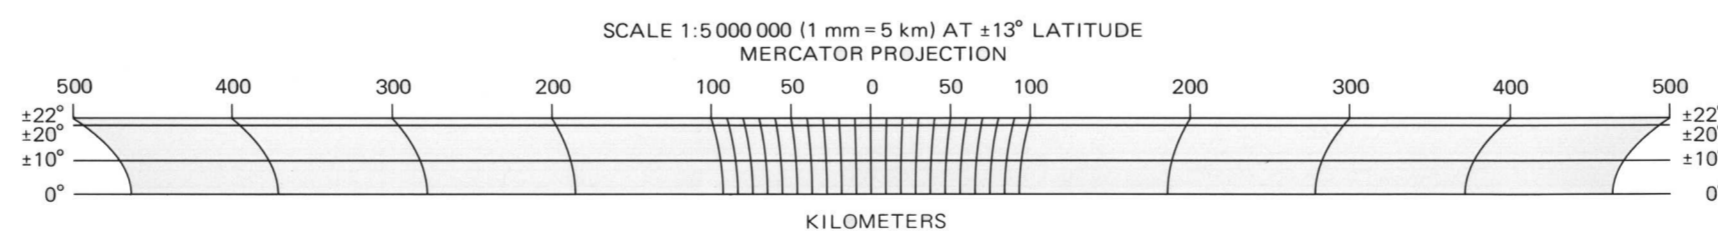

Interior—Geological Survey, Reston, Va.—1984—G82416
Prepared on behalf of the Planetary Geology Program,
Planetary Division, Office of Space Science, National
Aeronautics and Space Administration under contract
W-13,709

AIRBRUSH BASE FOR THE MEMPHIS FACULA QUADRANGLE OF GANYMEDE

Jg-7
Jg 5M 0/108 A
1984