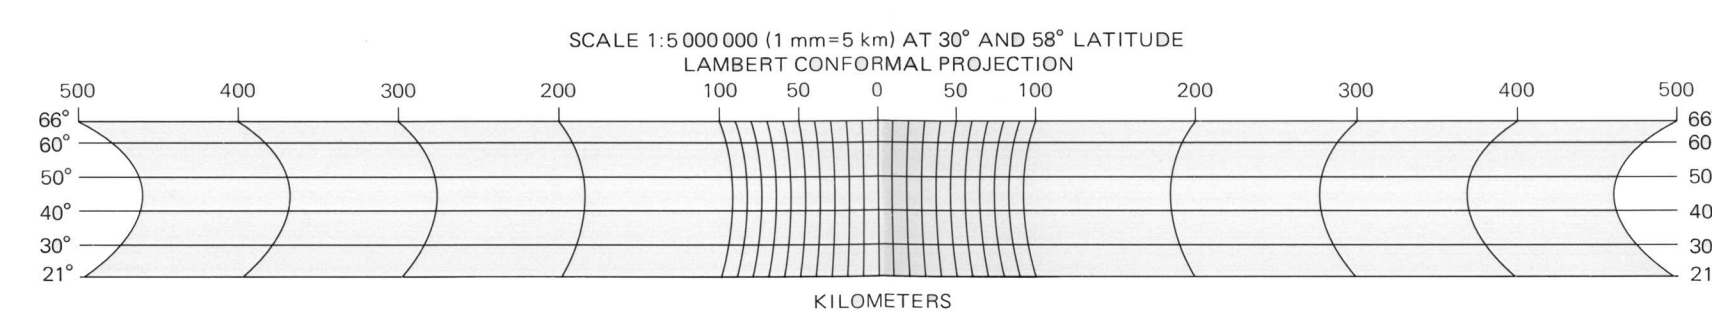

AIRBRUSH BASE FOR THE GALILEO REGIO QUADRANGLE OF GANYMEDE

Jg-3
Jg 5M 44/135 A
1984