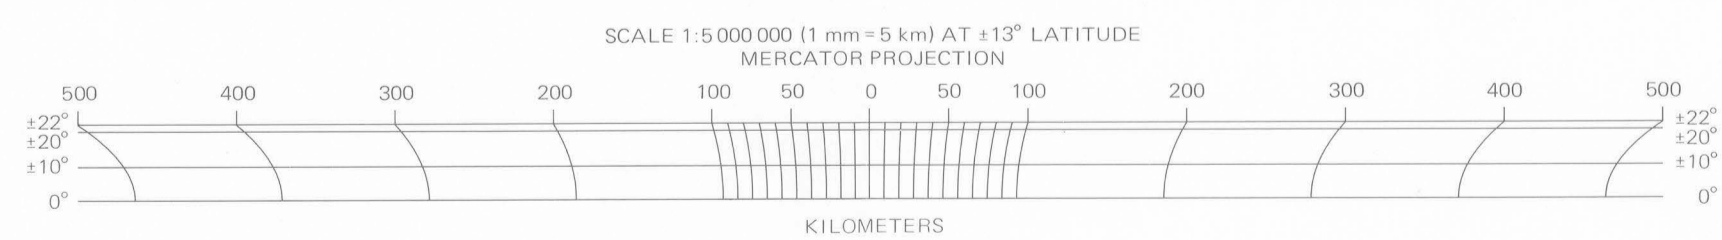

AIRBRUSH BASE FOR THE DARDANUS SULCUS QUADRANGLE OF GANYMEDE

Jg-6

Jg 5M 0/36 A

1987