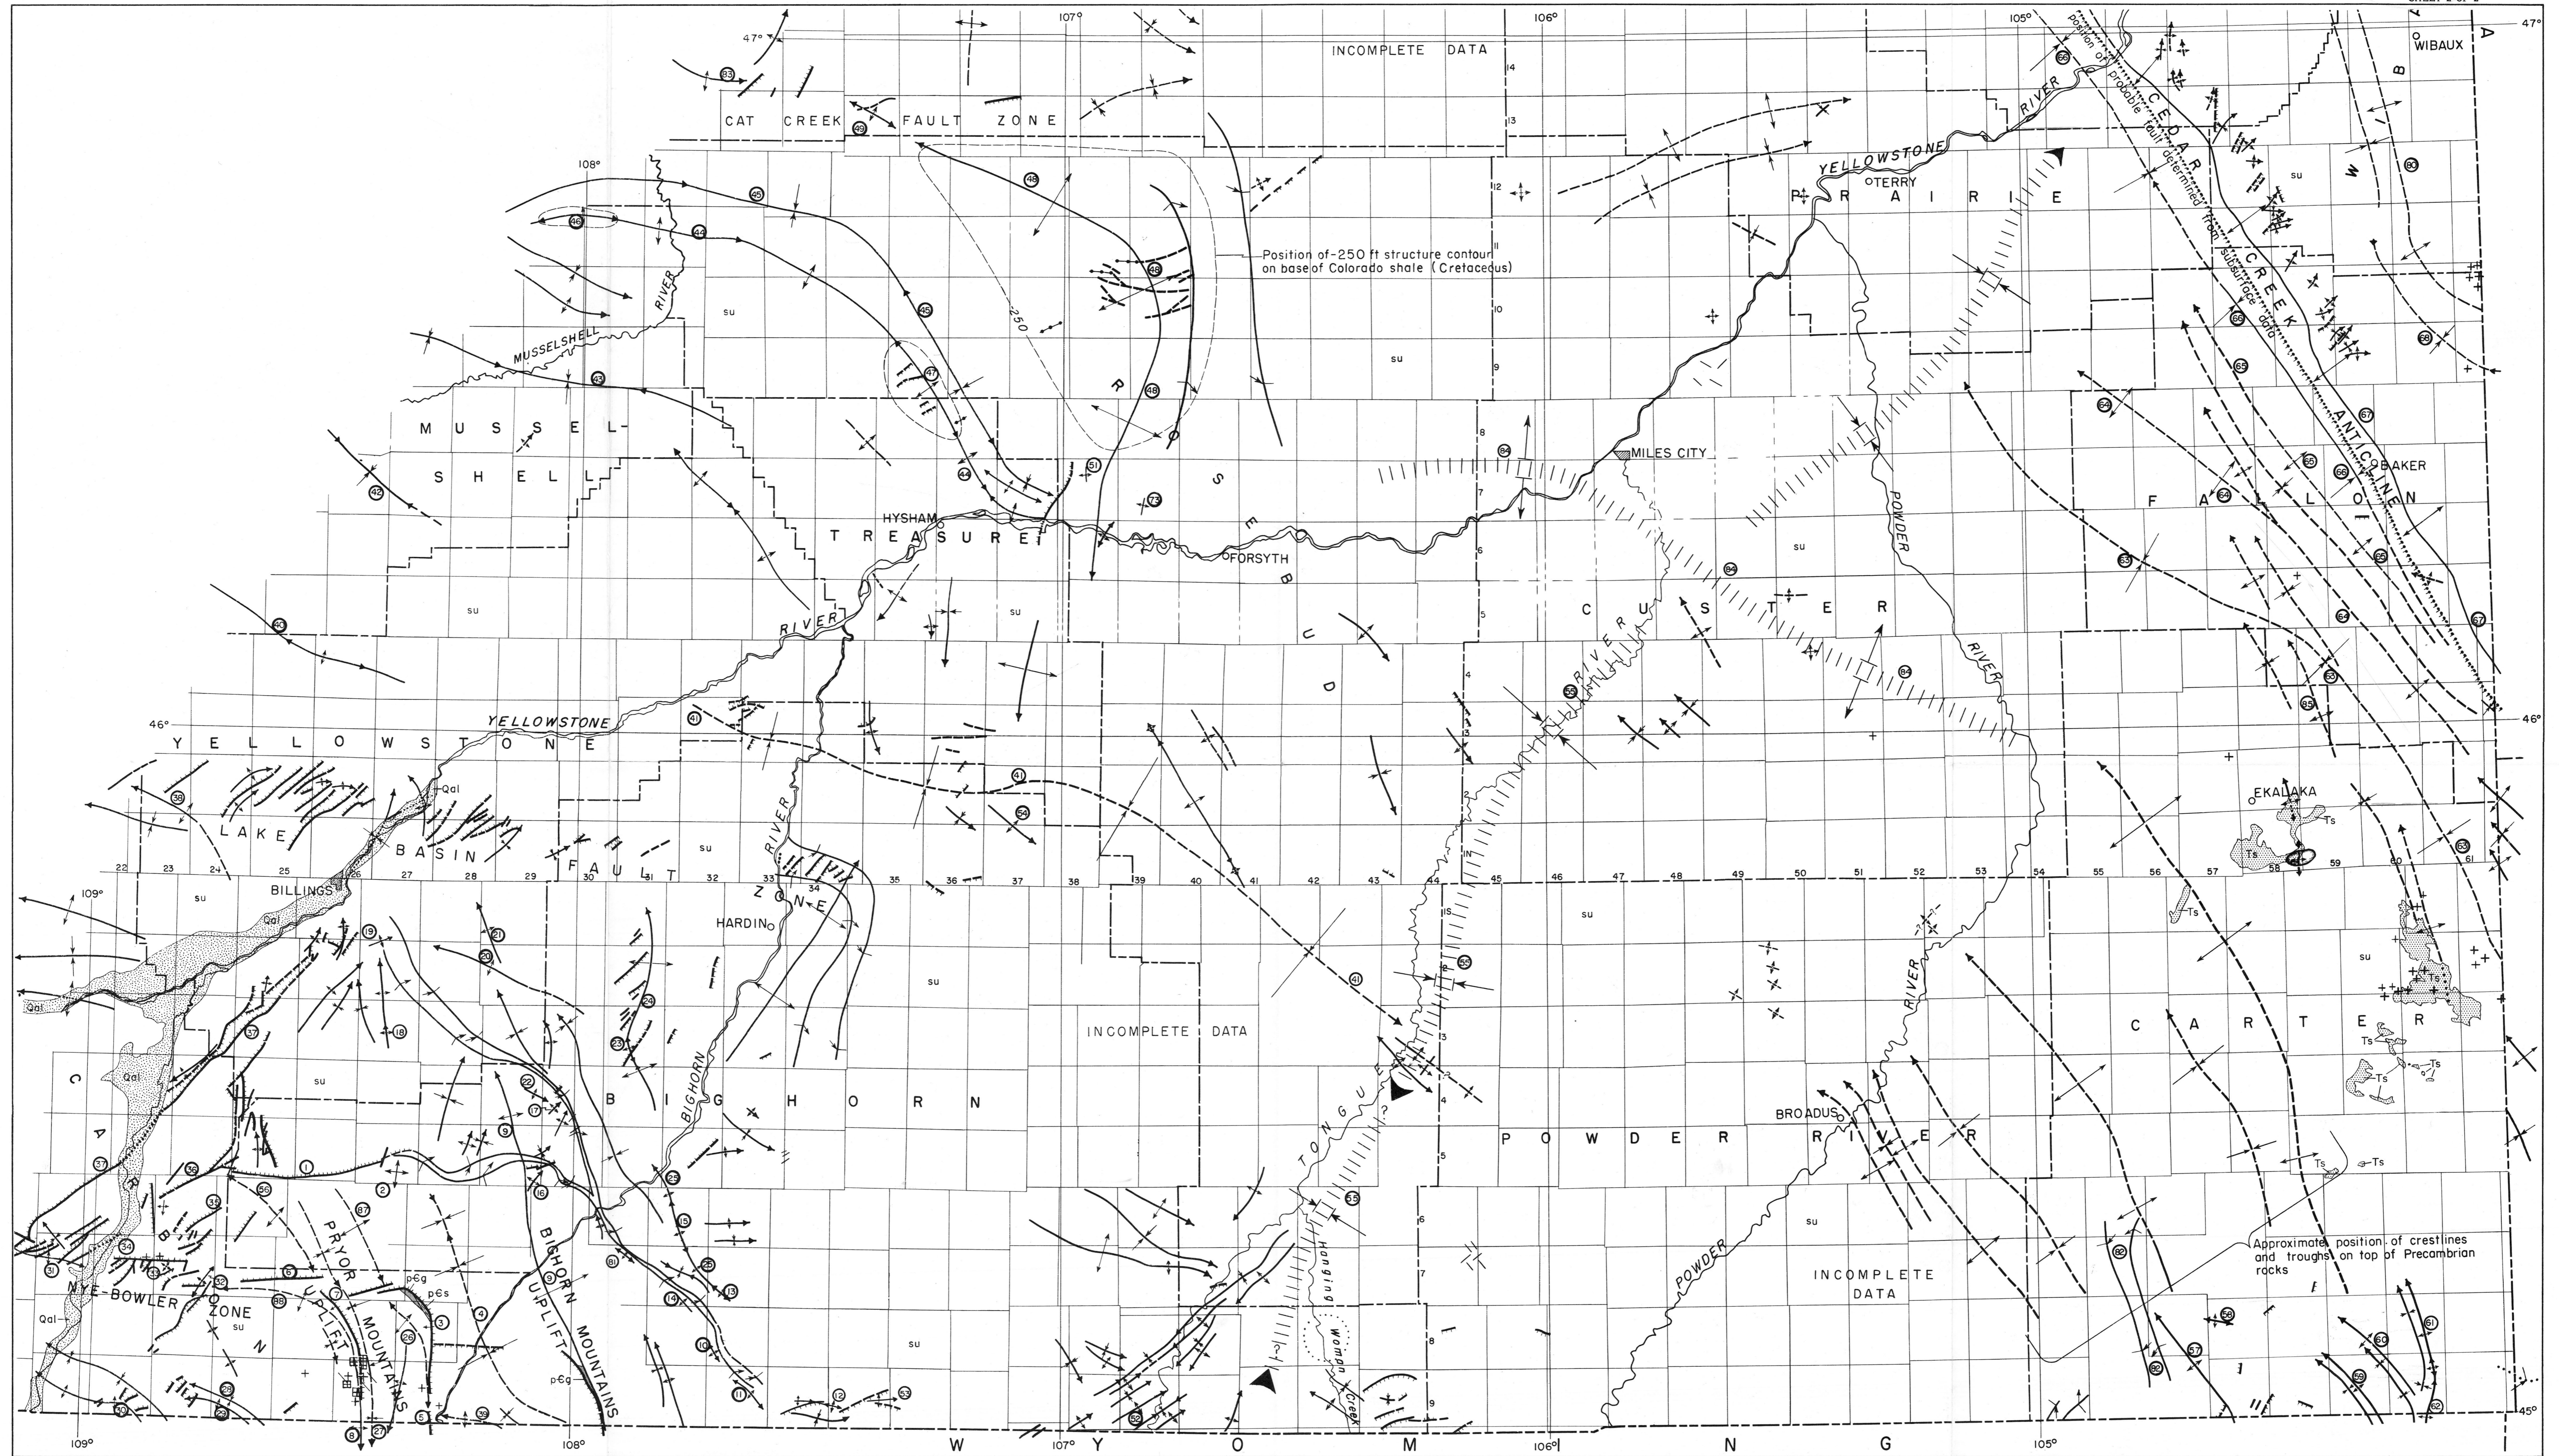

M(200)
MF
Op. 2

PRELIMINARY TECTONIC MAP OF EASTERN MONTANA, SHOWING THE DISTRIBUTION OF URANIUM DEPOSITS

Compiled by F. W. Osterwald and B. G. Dean

Scale 1:500,000

1958