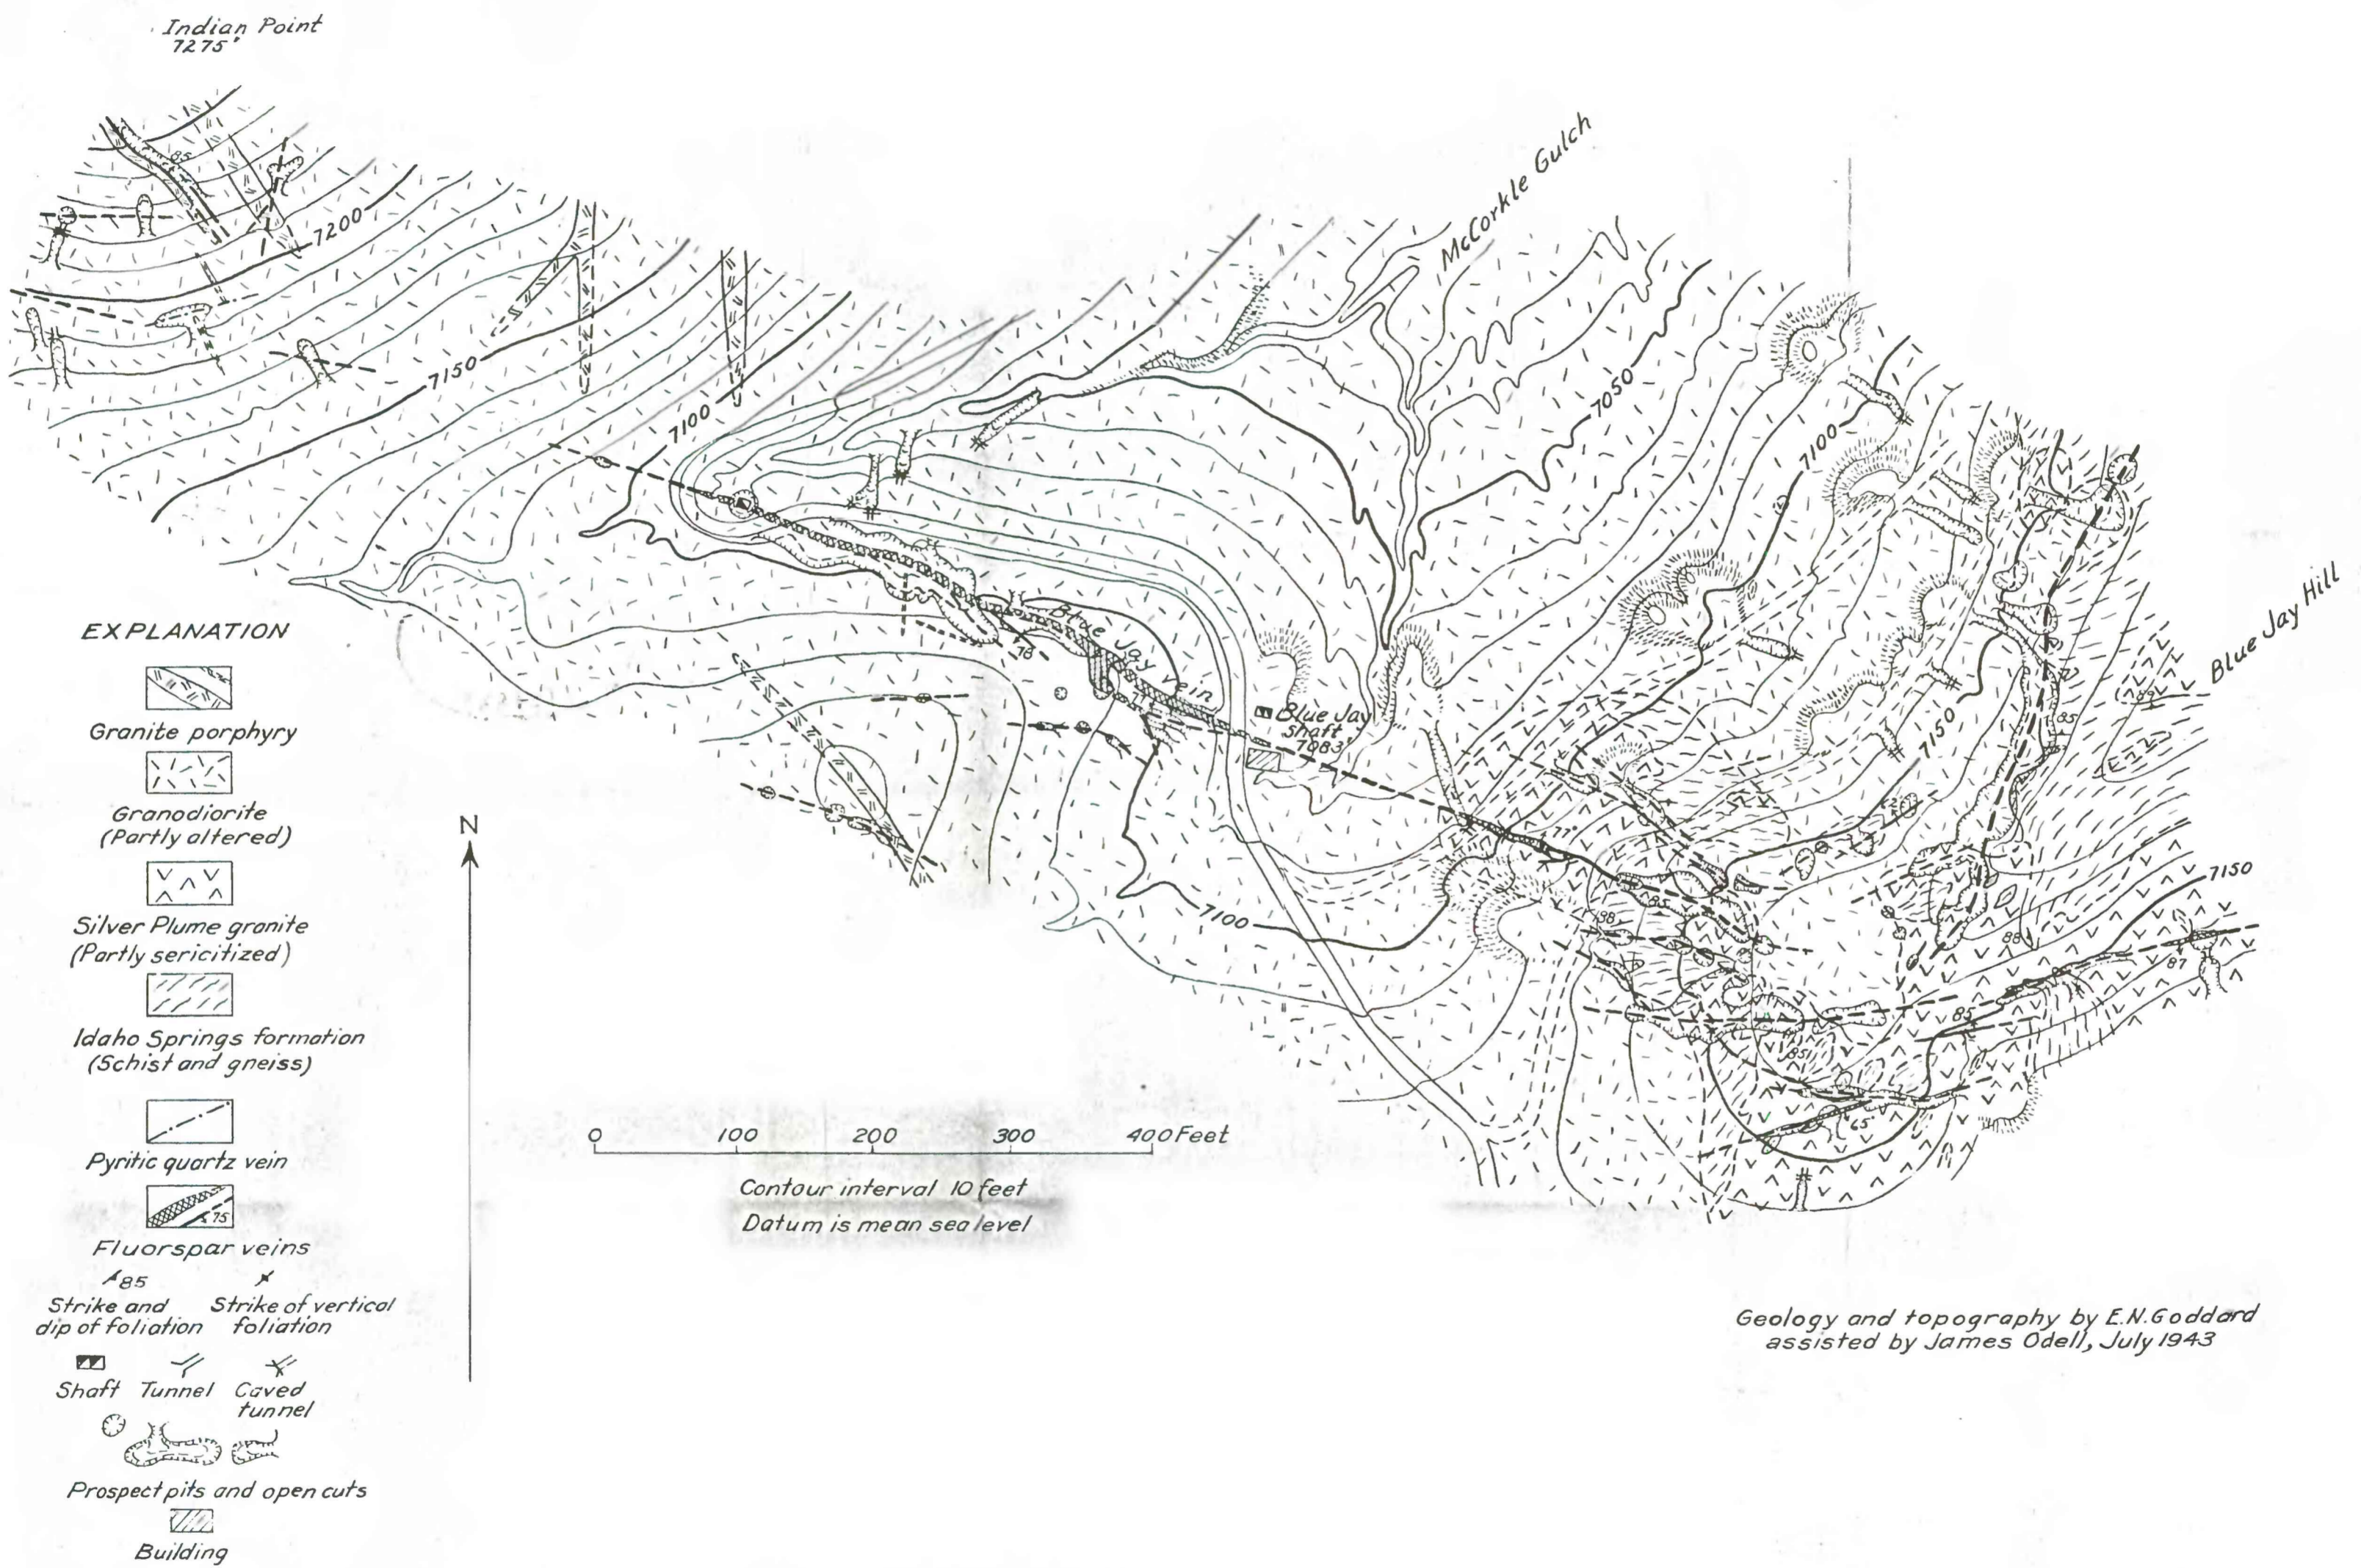

UNITED STATES DEPARTMENT OF THE INTERIOR
GEOLOGICAL SURVEY

STRATEGIC MINERALS INVESTIGATIONS
PRELIMINARY MAP

PLATE 2.-GEOLOGIC MAP OF THE BLUE JAY MINE AND VICINITY, JAMESTOWN DISTRICT,
BOULDER COUNTY, COLORADO