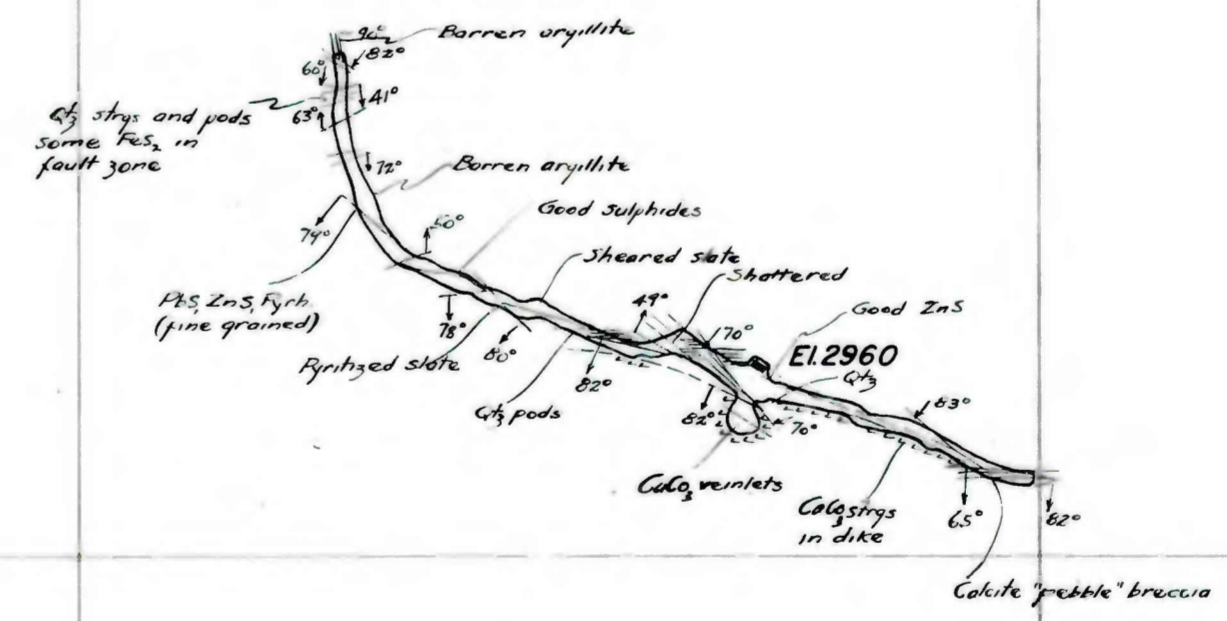

29,000N

28,000N

Plan of workings furnished by
Highland-Surprise Mining Co.

HIGHLAND-SURPRISE MINE
300 LEVEL

1"=100'

31,000E

32,000E

33,000E