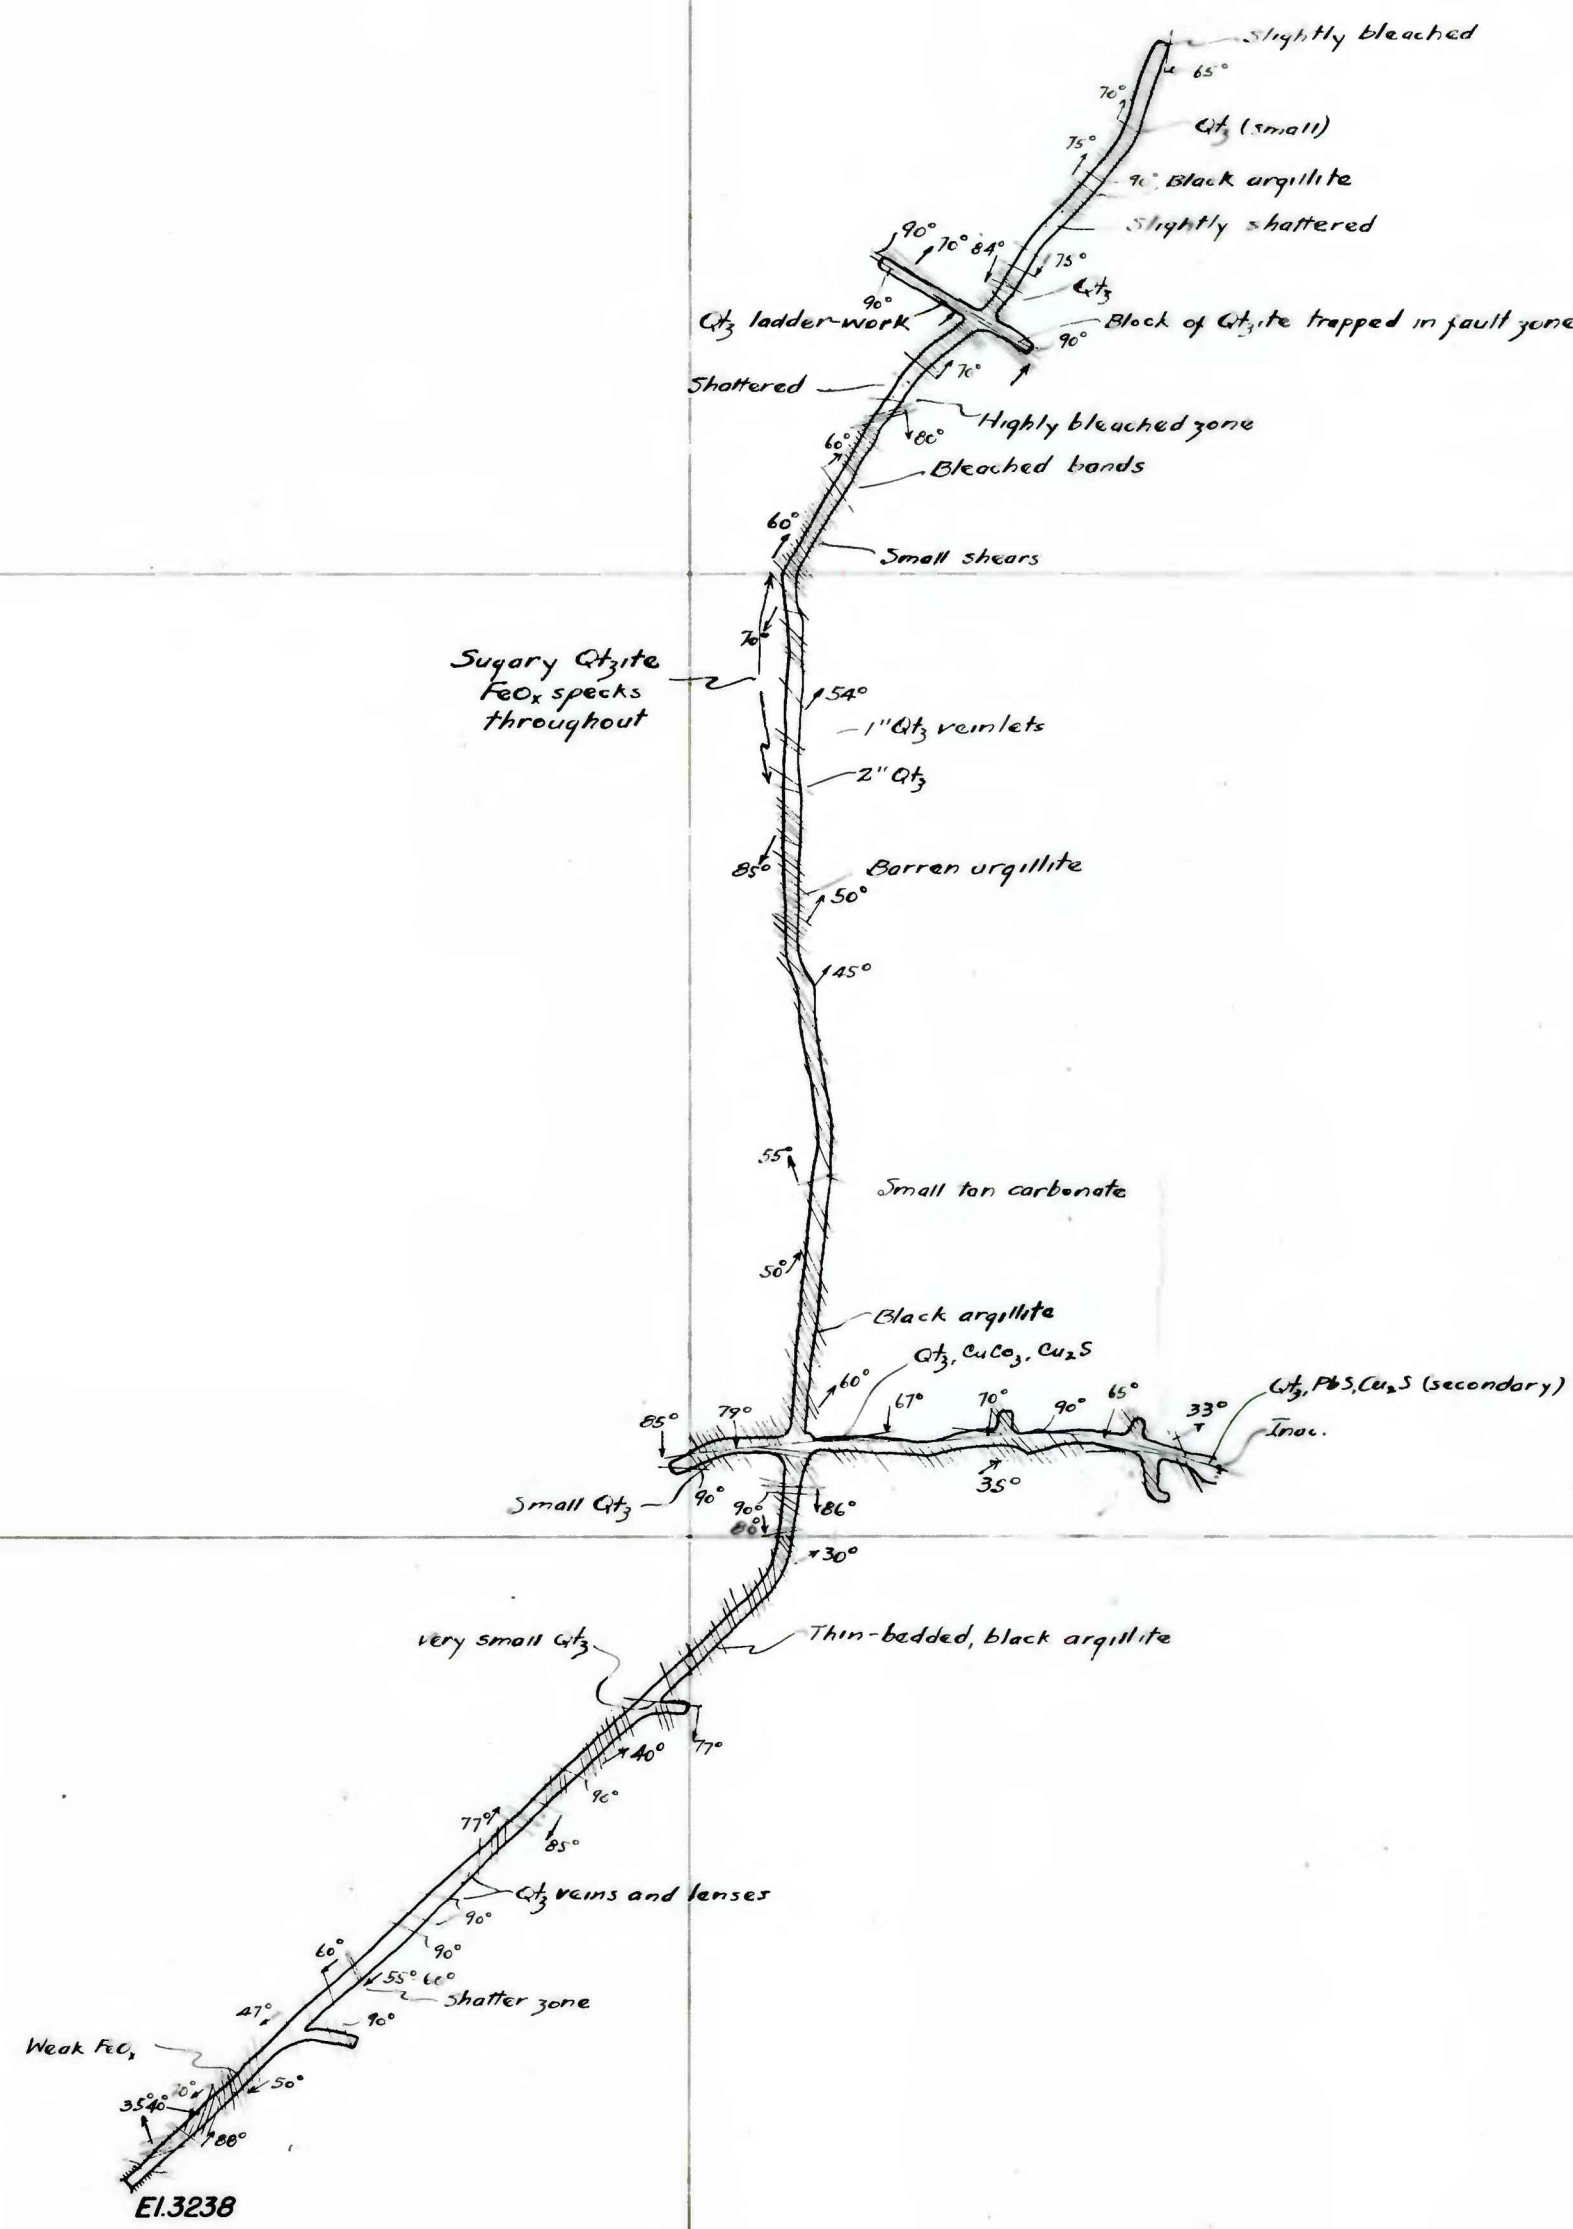

36,000 N

35,000 N

34,000 N

15,000E

16,000E

LOOKOUT MOUNTAIN  
UPPER TUNNEL  
YREKA DISTRICT, IDAHO  
(Coeur d'Alene)  
1"=100'