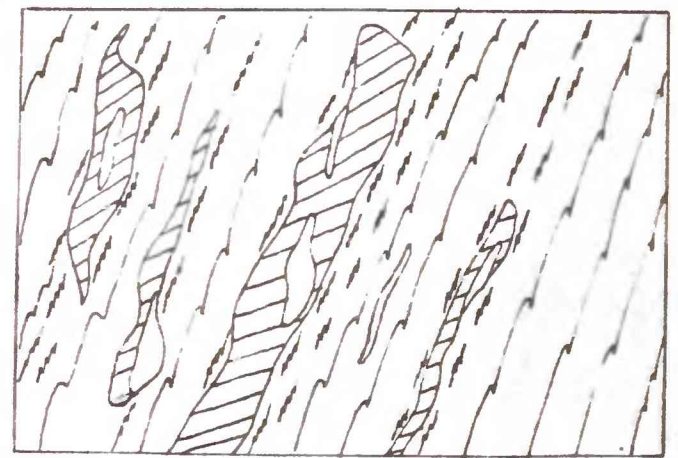

Scale in miles
 0 40 100

Explanation:
 [Symbol] Morrirstown tungsten area

Figure 1- INDEX MAP OF ARIZONA, SHOWING LOCATION OF MORRIRSTOWN TUNGSTEN DEPOSITS

DIAGRAM OF EAST FACE OF OPEN CUT IN LITTLE SAN DOMINGO DEPOSITS

Figure 2. Scale: 0 4 feet

Explanation:

[Symbol]	Scheelite-bearing material
[Symbol]	Quartz
[Symbol]	Hornblendite
[Symbol]	Hornblende-biotite schist