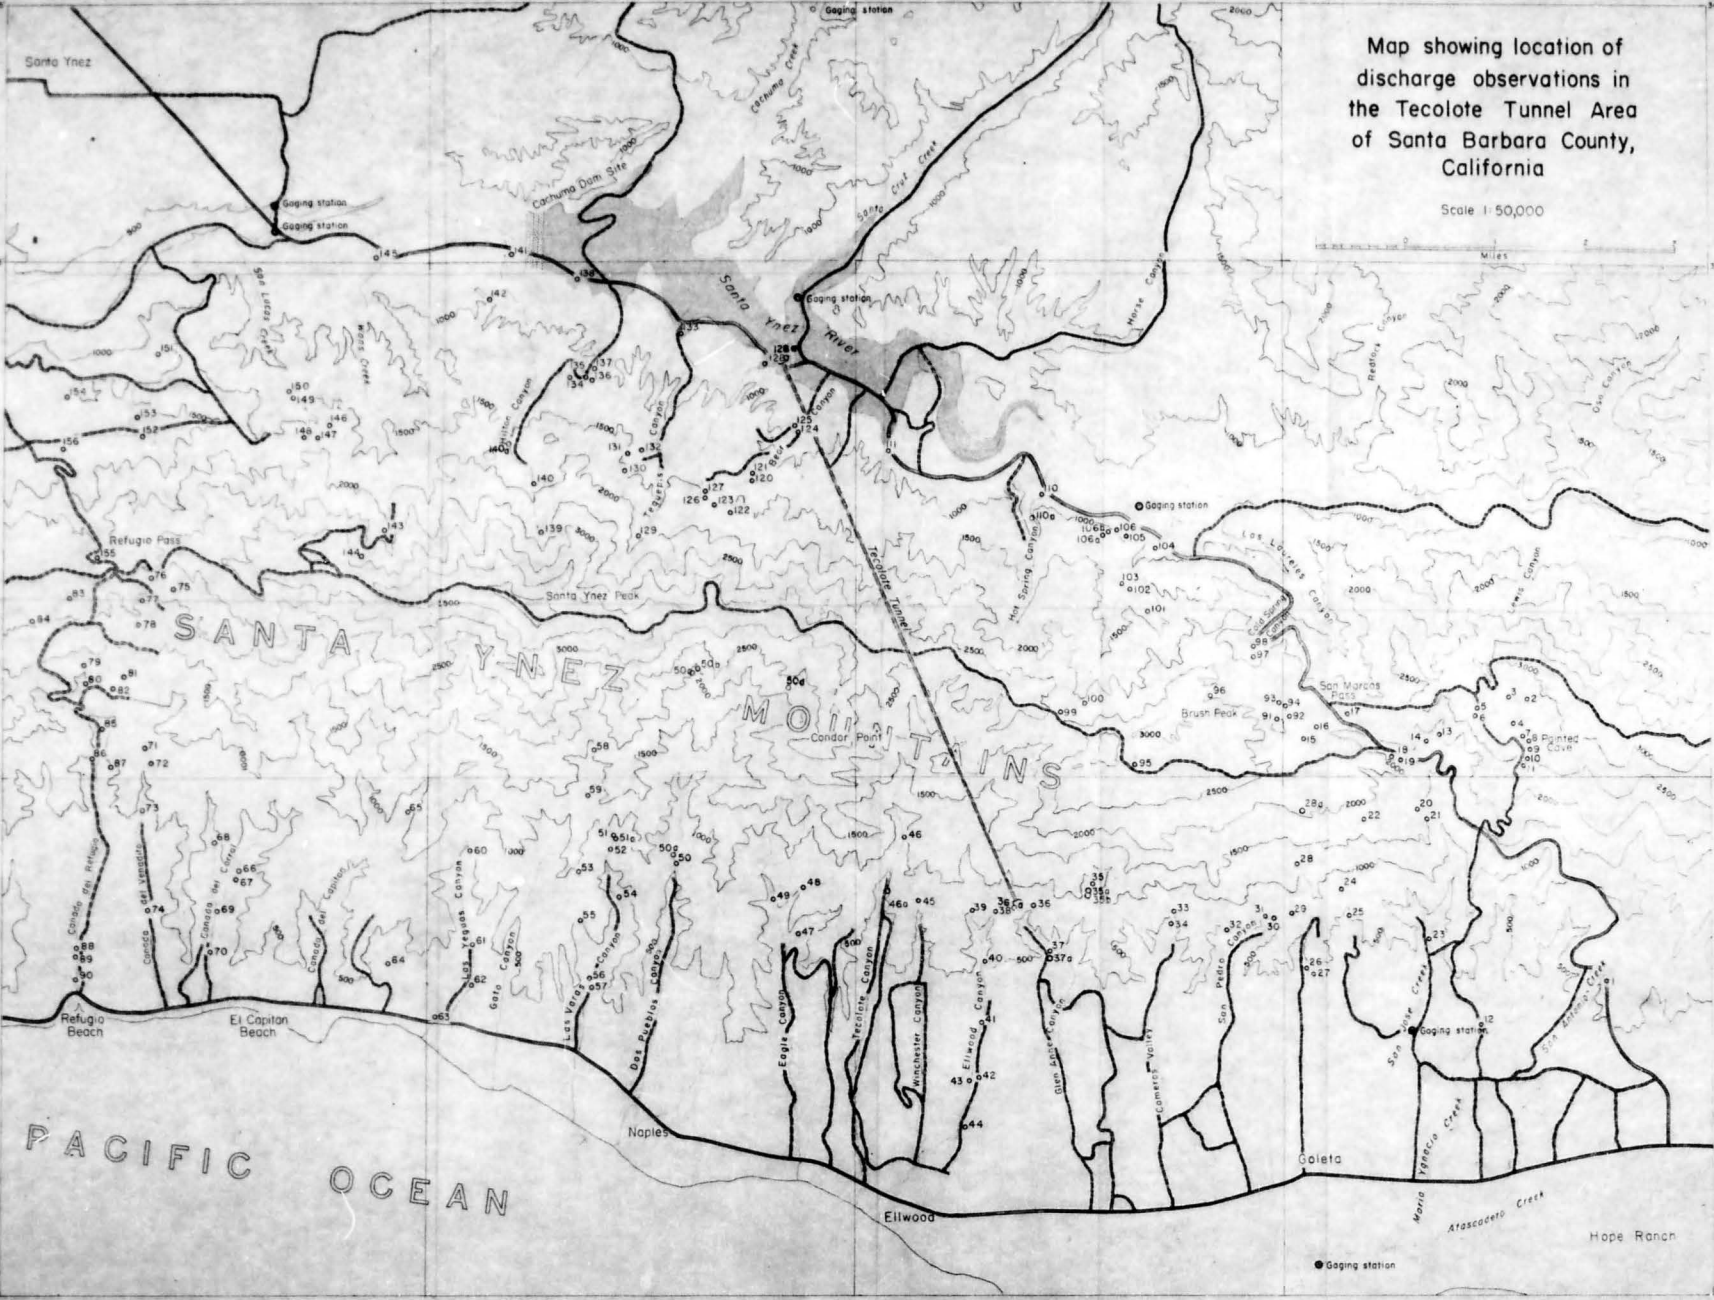

Map showing location of discharge observations in the Tecolote Tunnel Area of Santa Barbara County, California

Scale 1:50,000

Gaging station

Hope Ranch