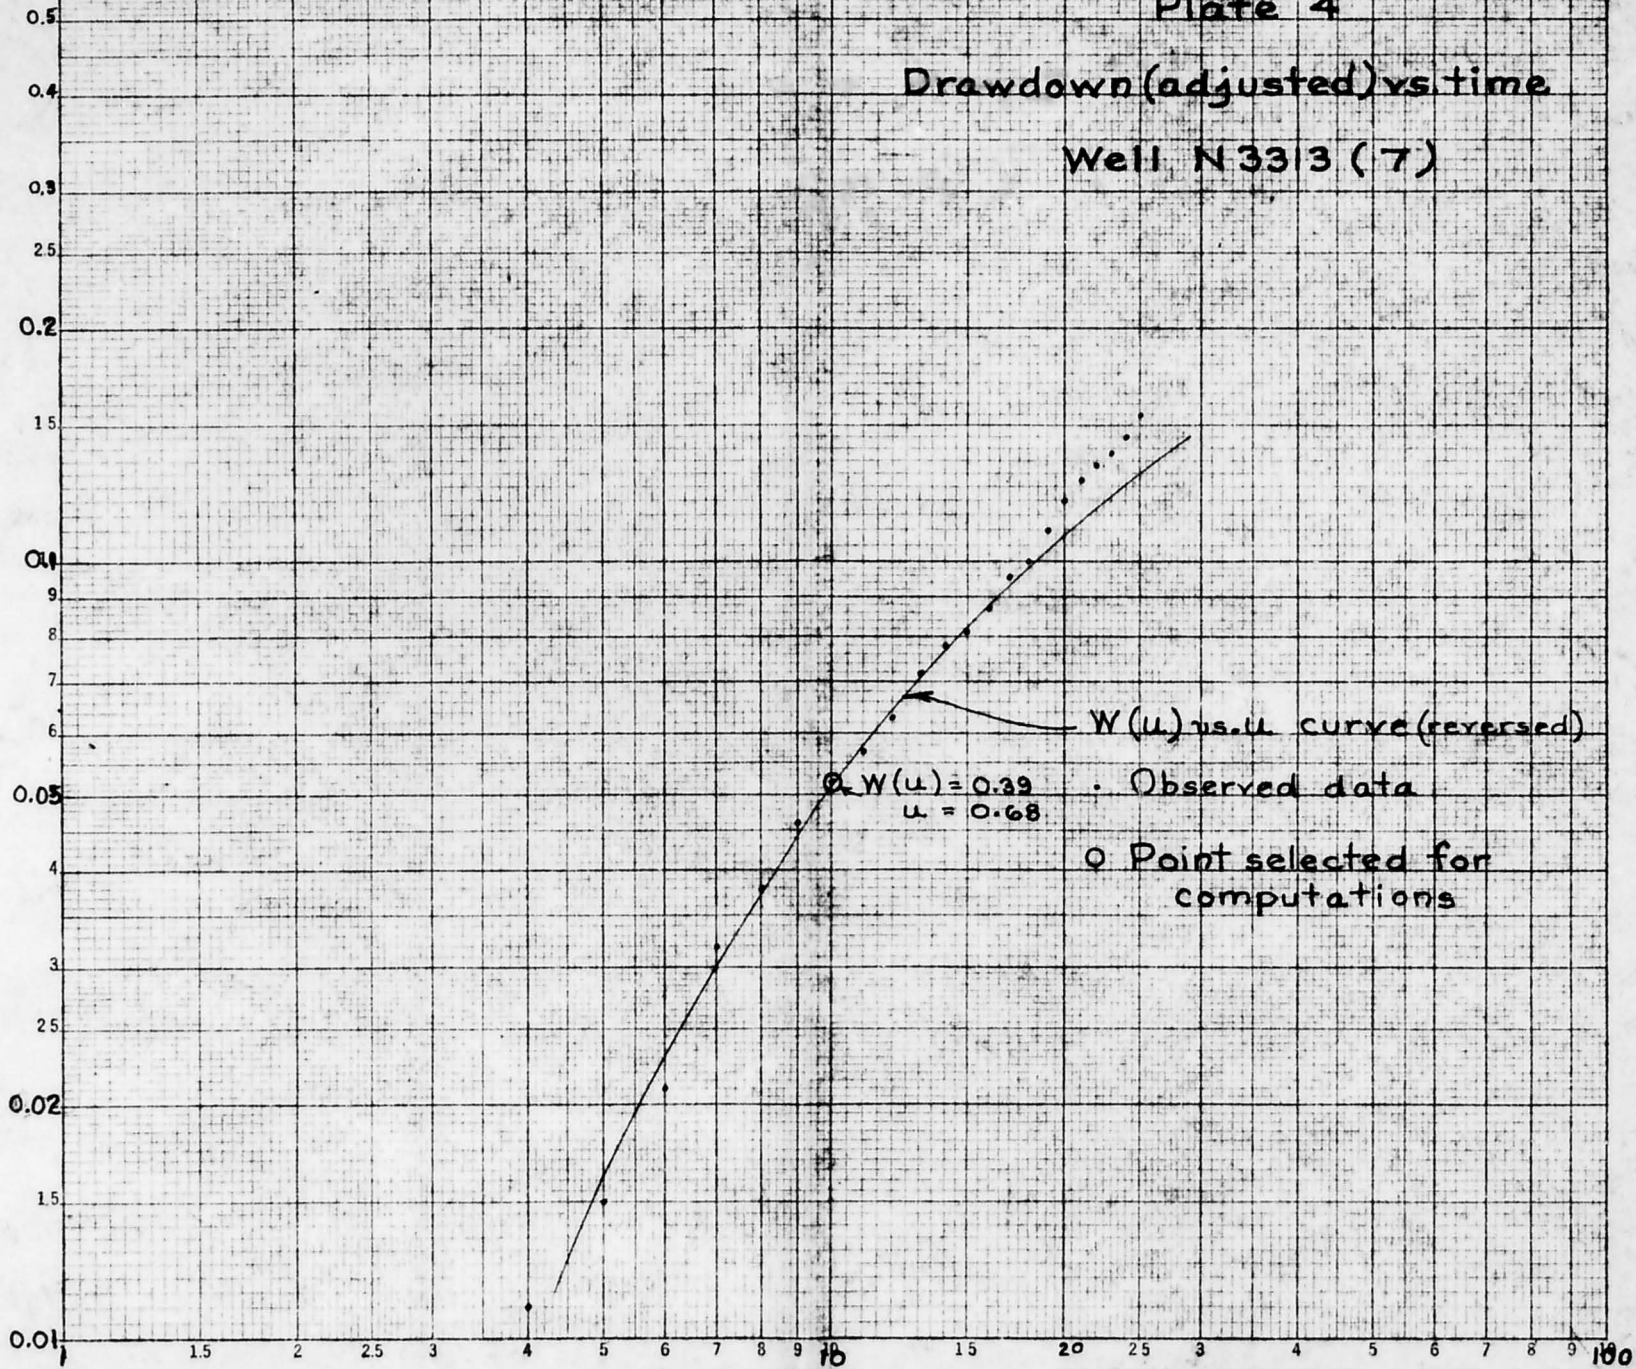

Plate 4

Drawdown (adjusted) vs time

Well N3313 (7)

s - Drawdown, in feet

t - Time, in hours