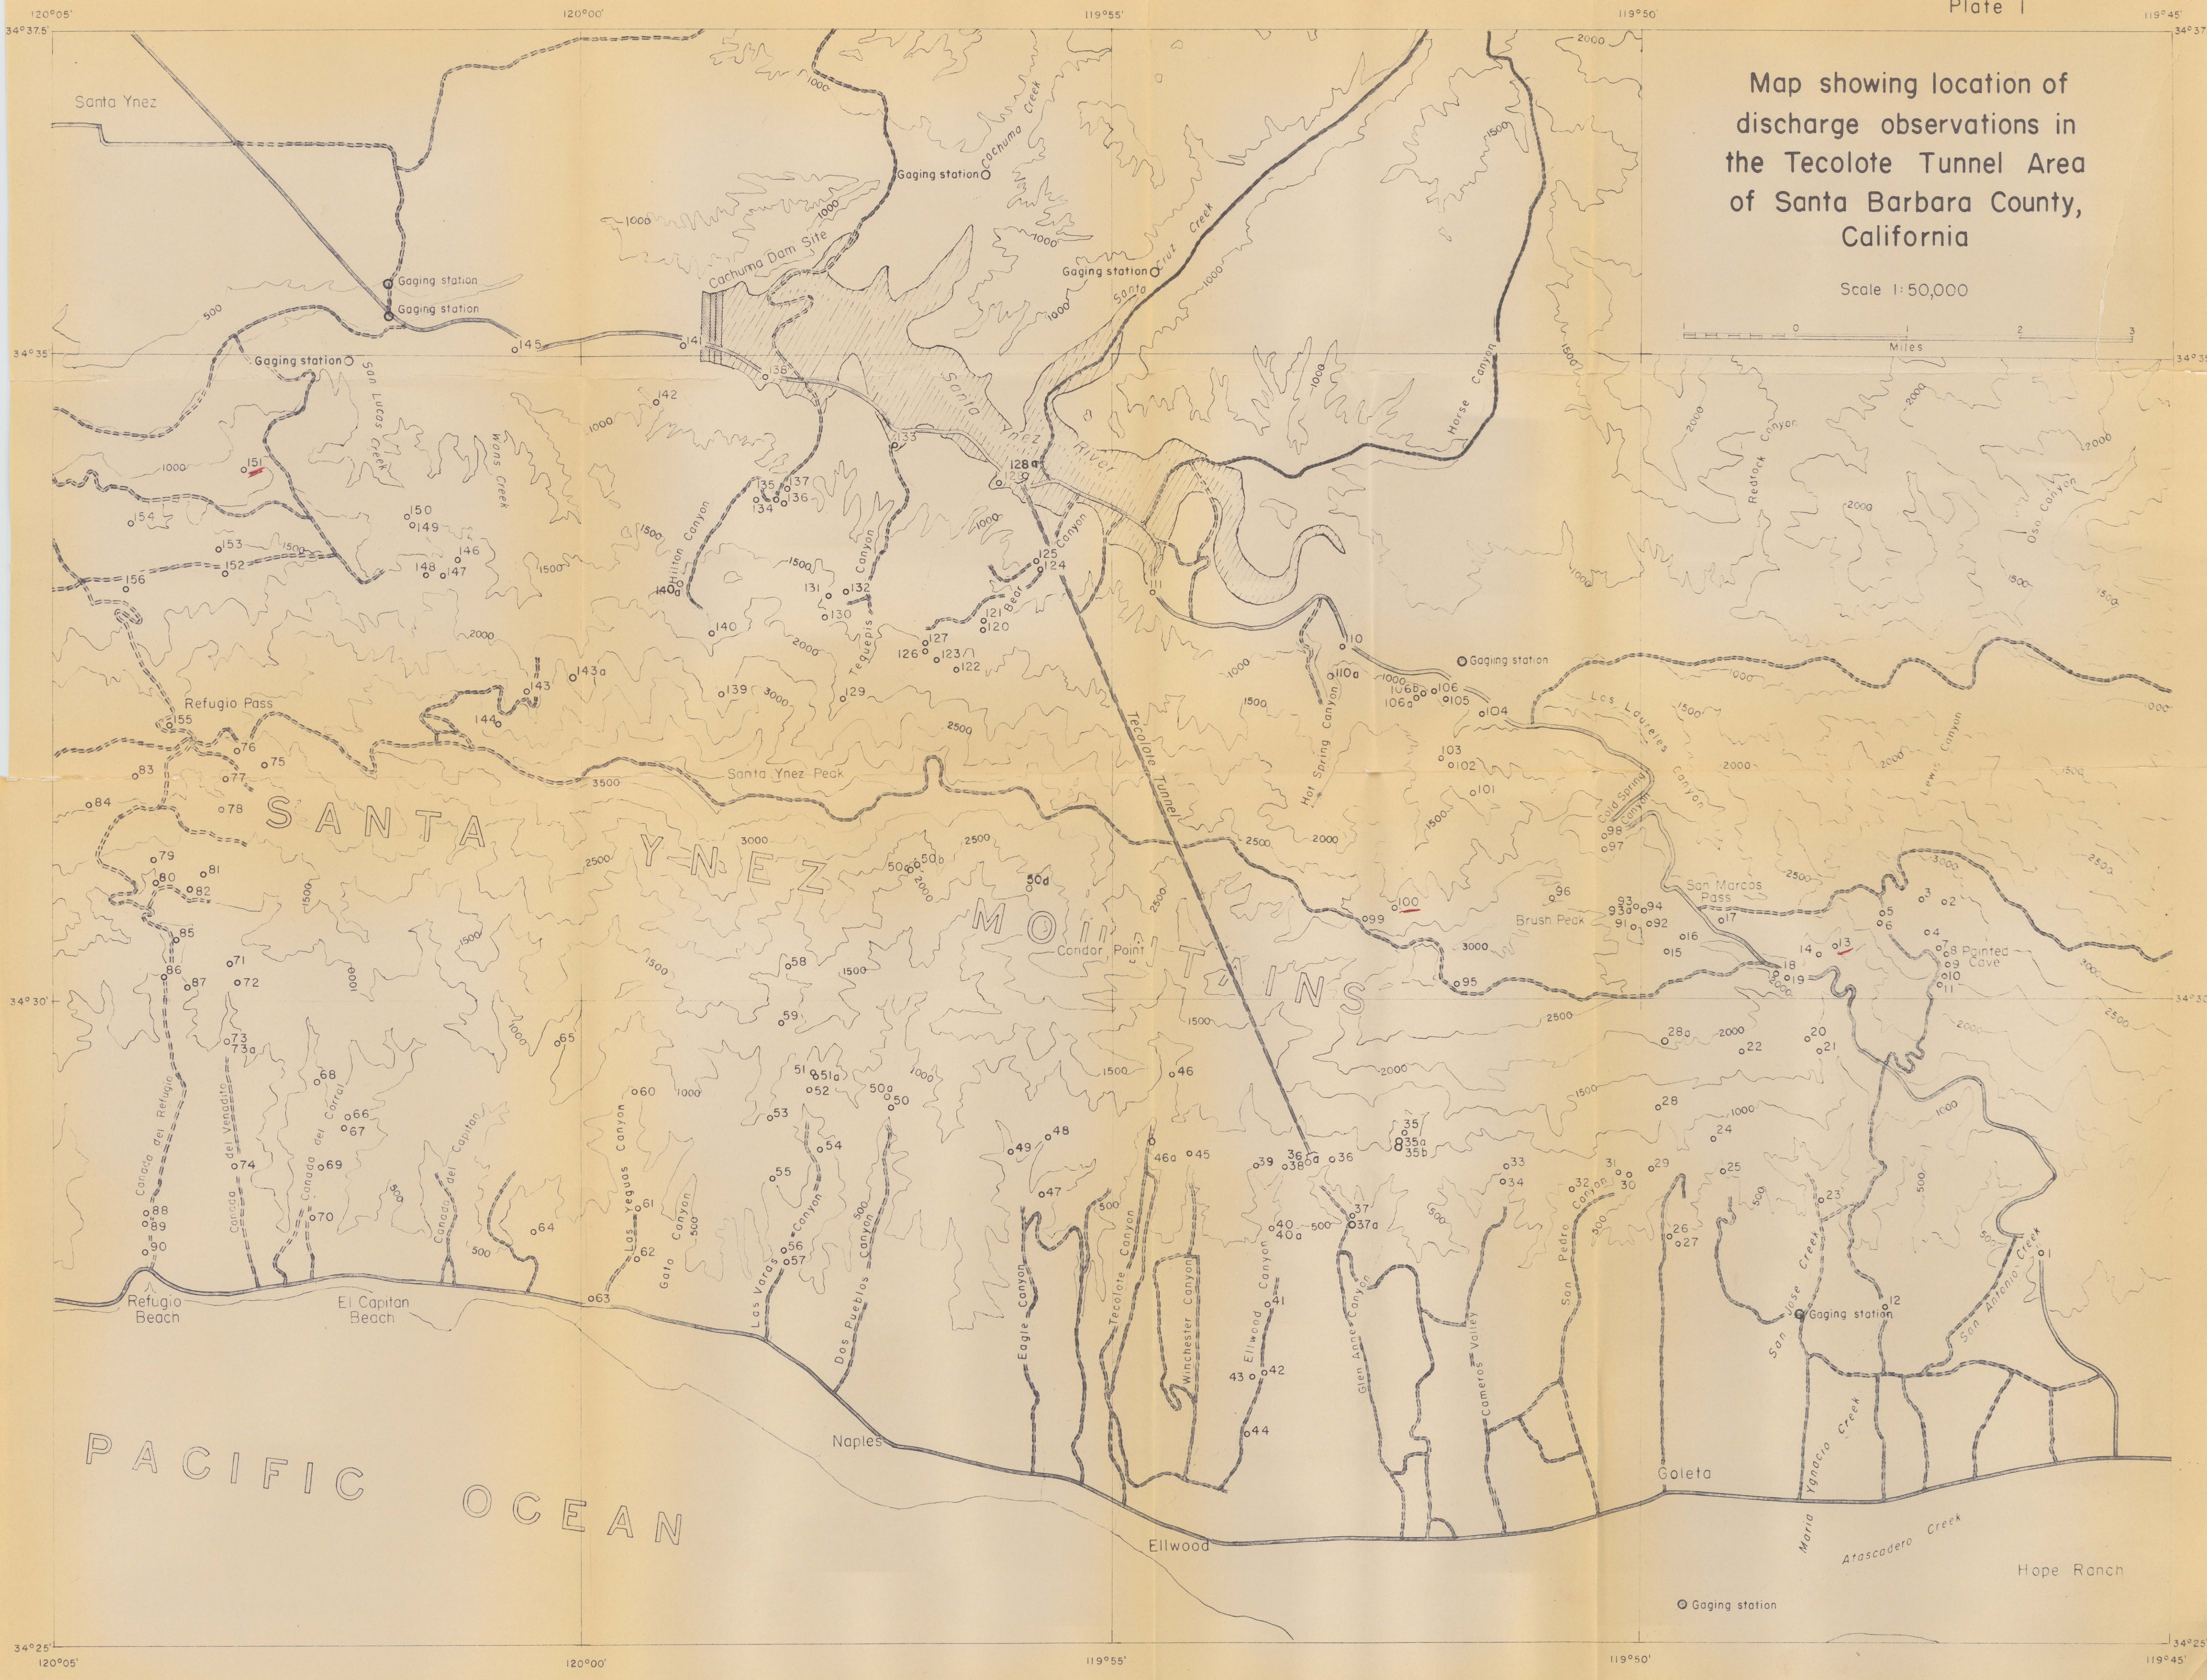

Map showing location of discharge observations in the Tecolote Tunnel Area of Santa Barbara County, California

Scale 1:50,000

● Gaging station