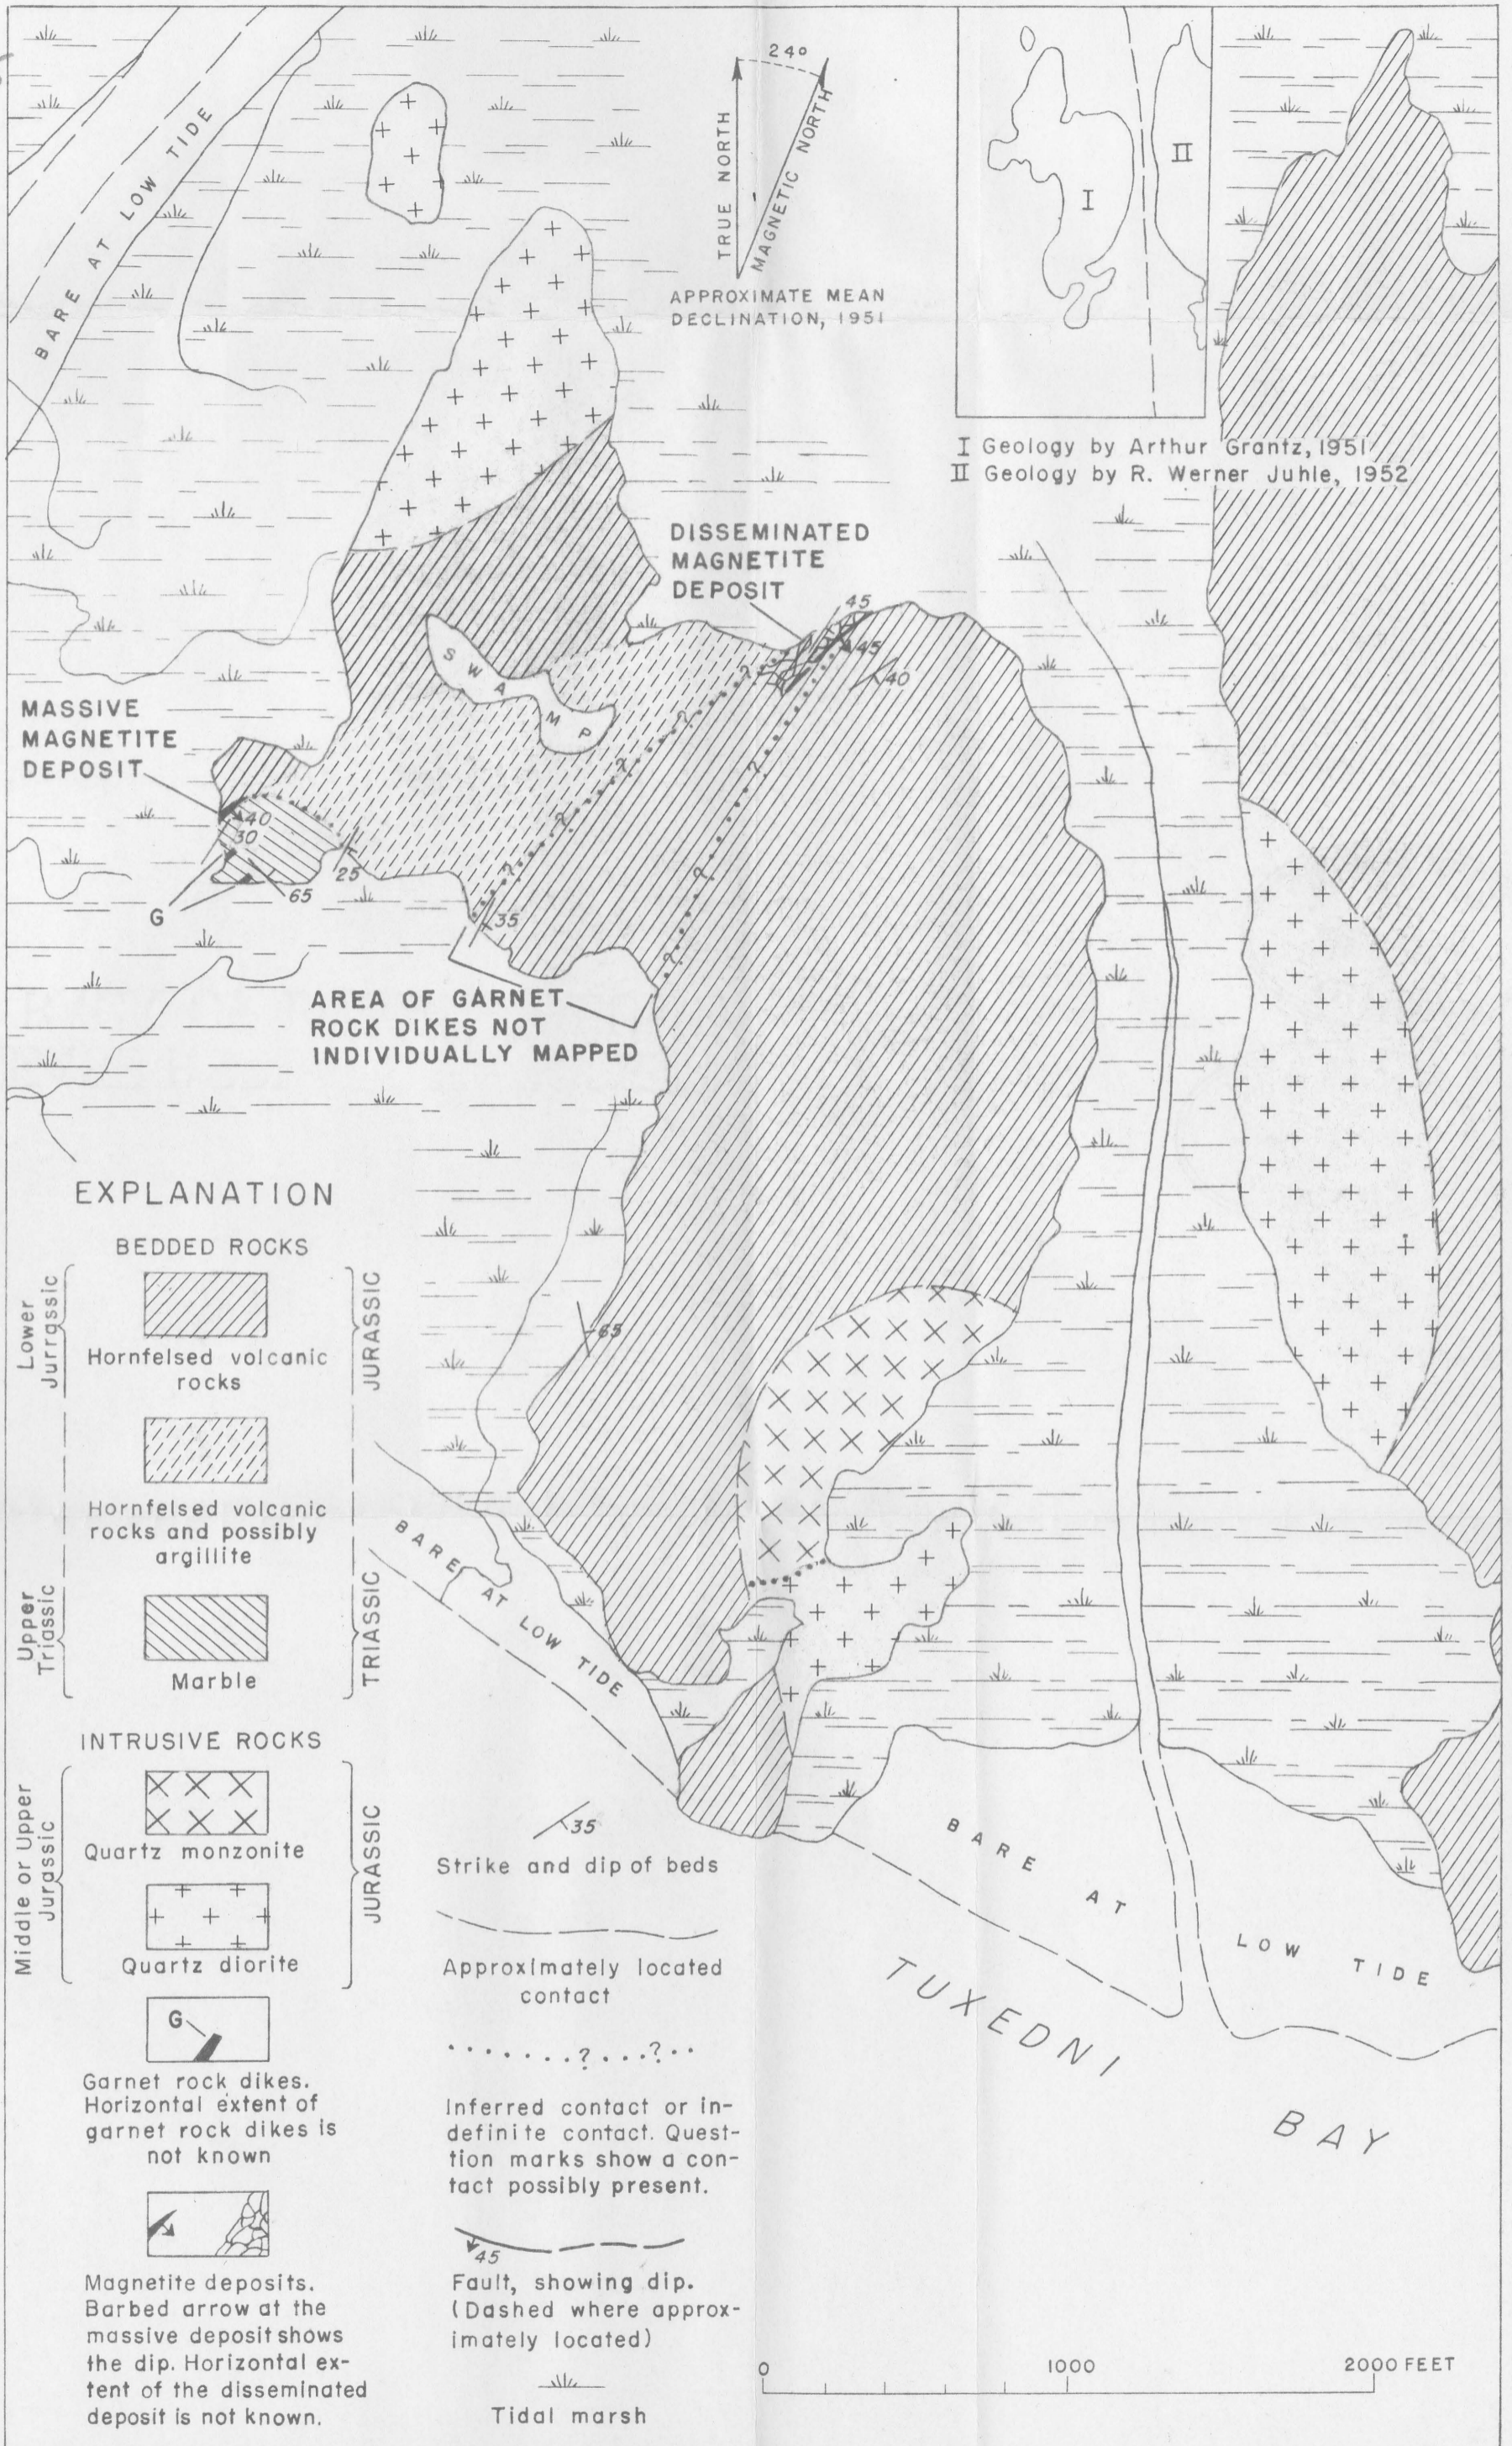

(200)
R290
no. 285

GEOLOGIC MAP OF THE AREA NEAR THE MAGNETITE DEPOSITS
AT TUXEDNI BAY