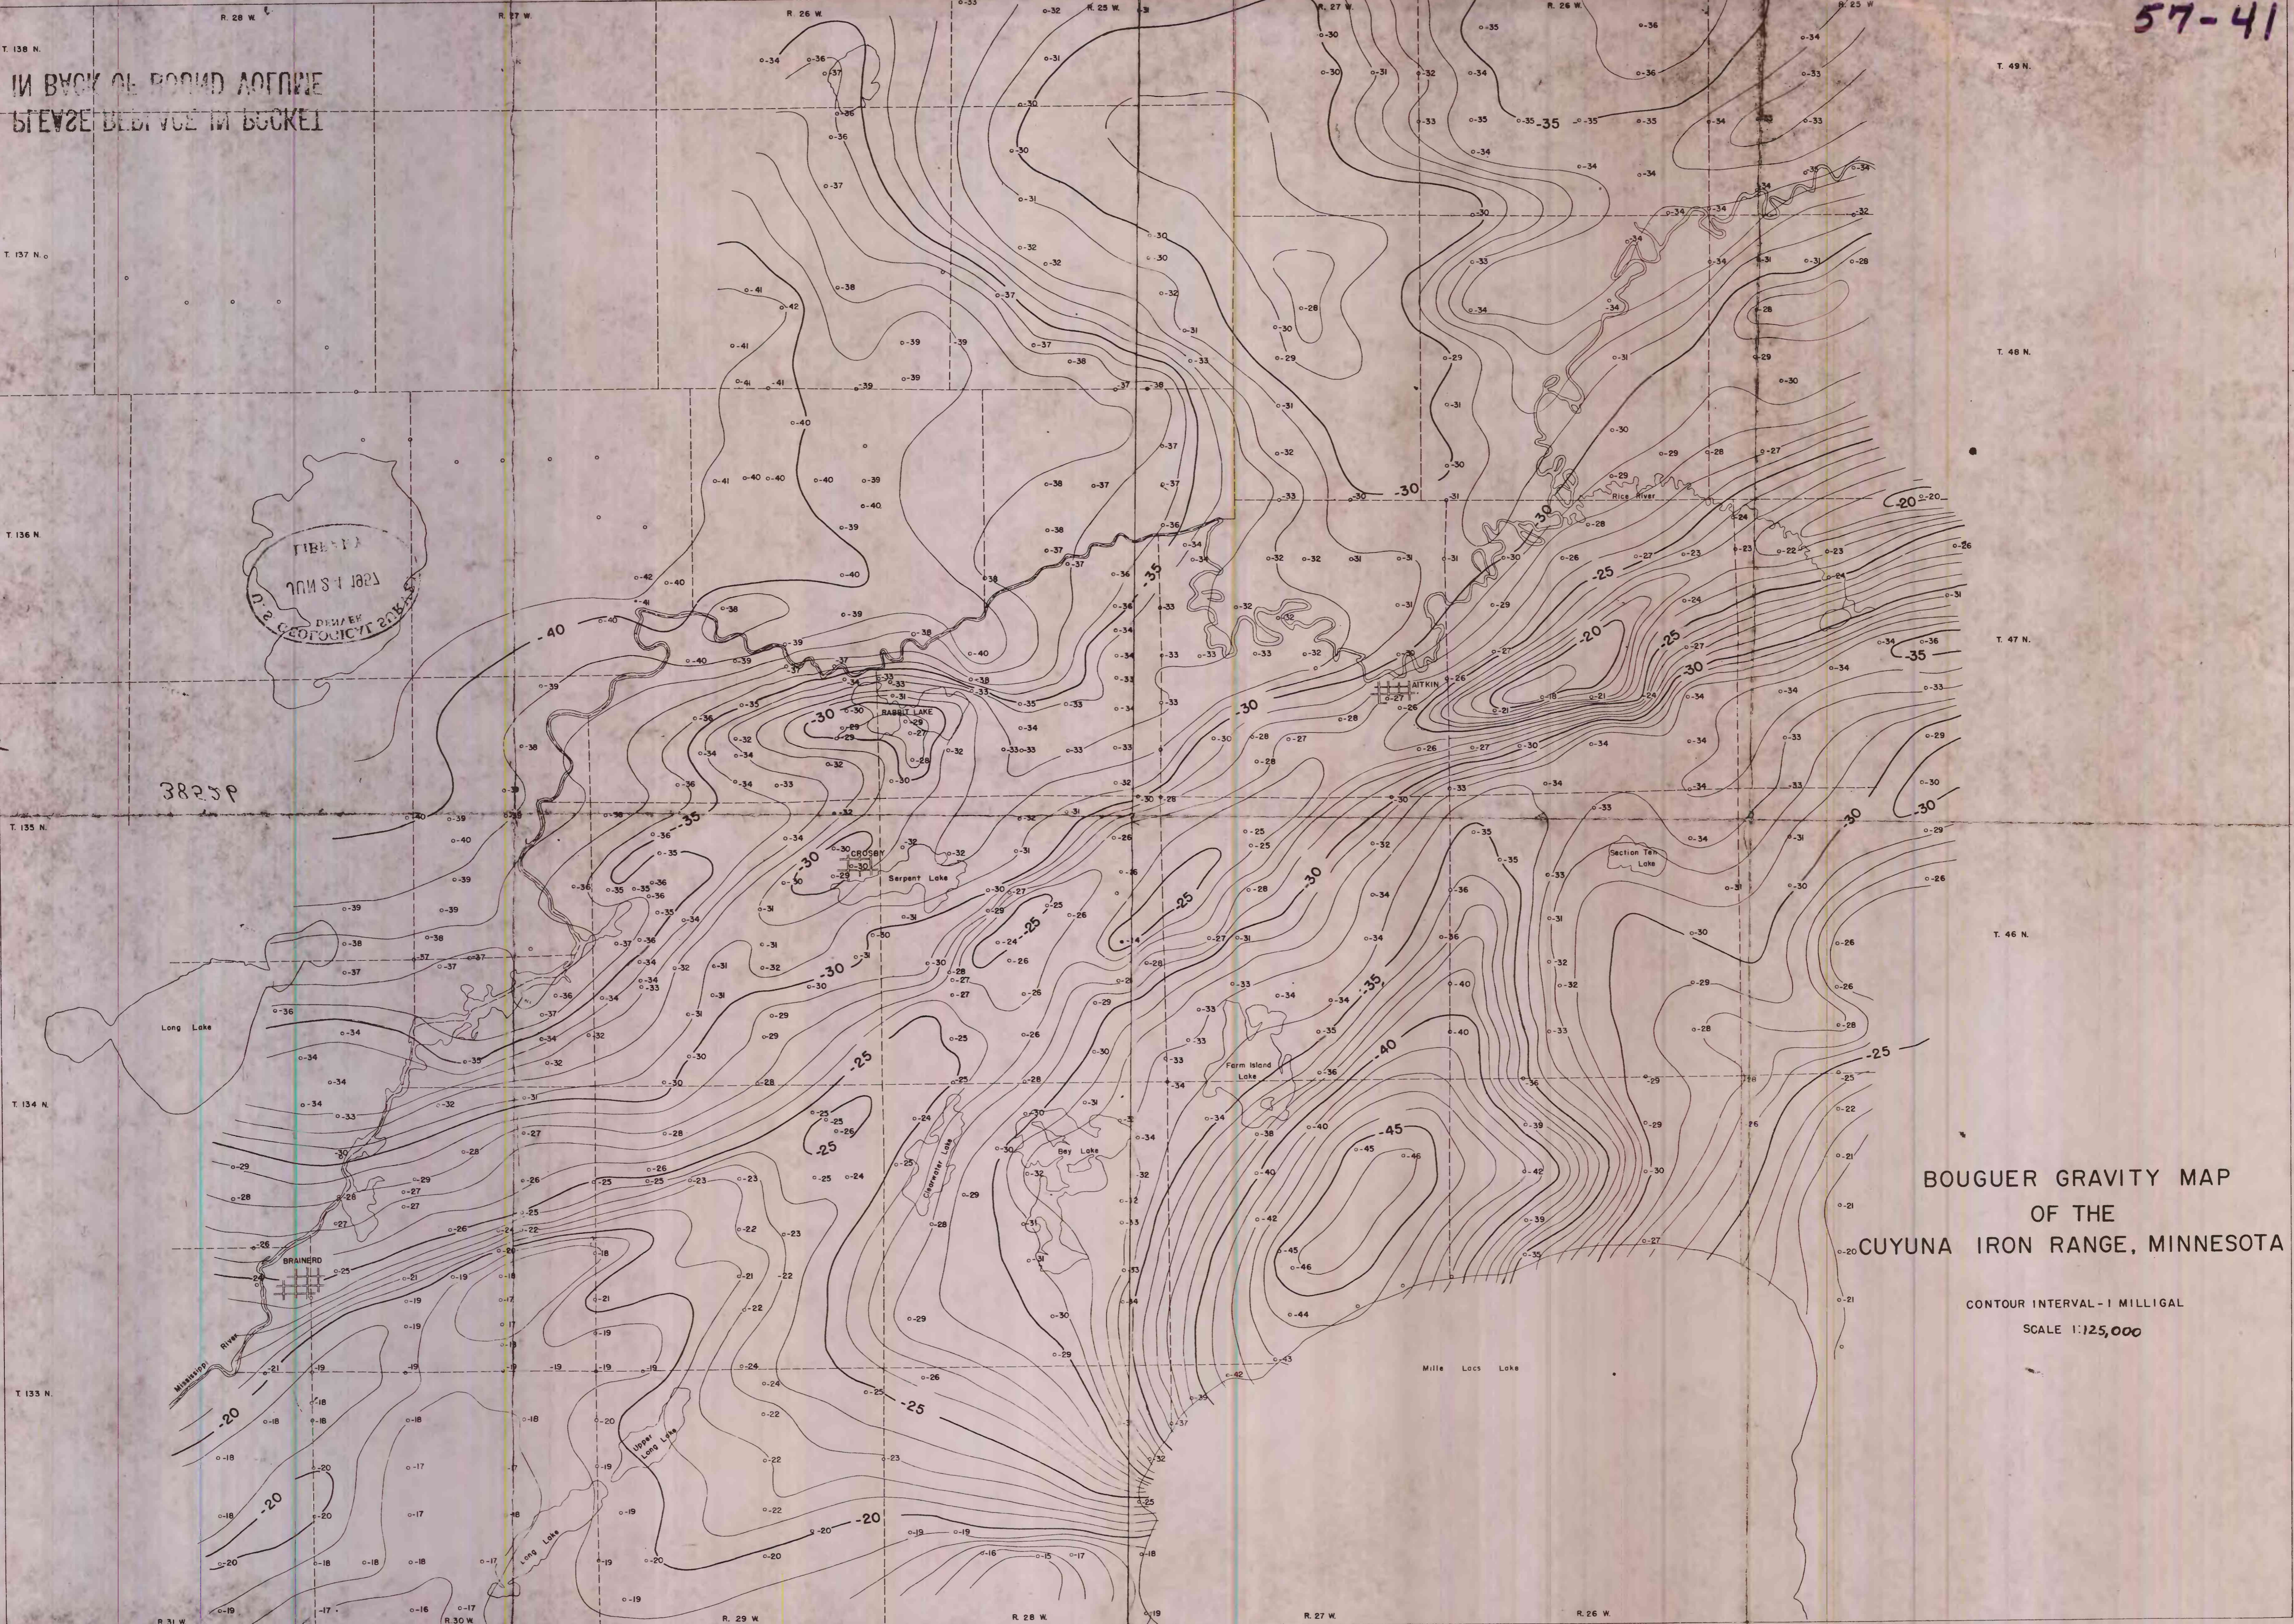

57-41

IN BACK OF ROUND LOGS
STEASE BEHOLD IN BUCKET

38259

412
352
(300)

BOUGUER GRAVITY MAP
OF THE
CUYUNA IRON RANGE, MINNESOTA

CONTOUR INTERVAL - 1 MILLIGAL
SCALE 1:125,000